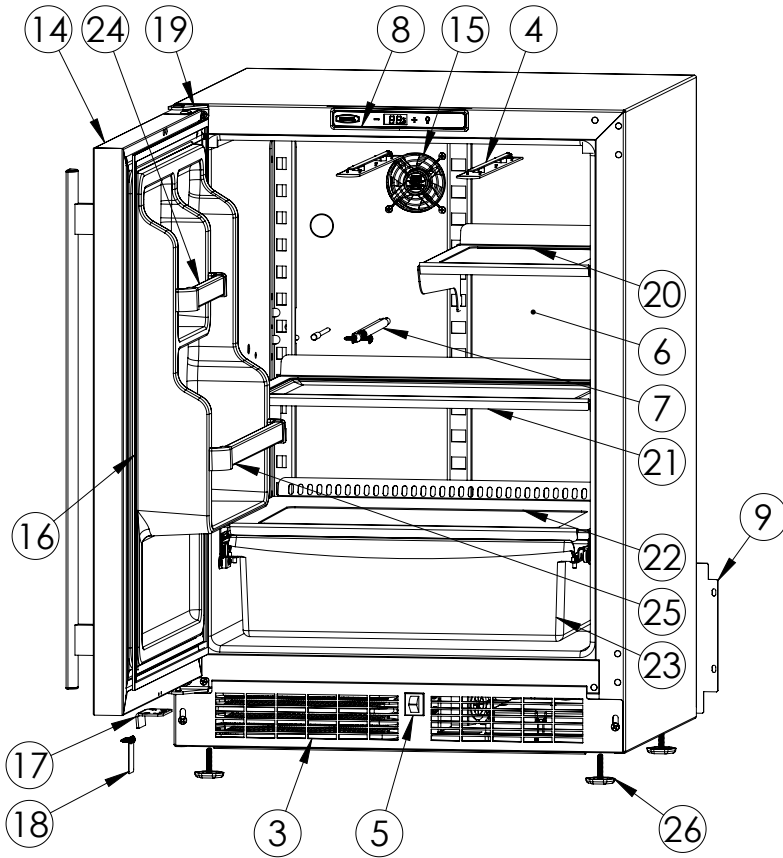

Service Parts List

marvelrefrigeration.com
616-754-5601

MLRE124-SS21A		
ITEM	DESCRIPTION	MARVEL P/N
1	CONDENSER ASSEMBLY	S41015869
2	MAIN CONTROL BOARD KIT	S42088820
3	GRILLE	S41015806-SS
4	LED LIGHT STRIP	S68100
5	BLACK ROCKER LIGHT SWITCH	42246922
6	EVAPORATOR ASSEMBLY	42249115
7	THERMISTOR ASSEMBLY	S41015903-BLK
8	UI DISPLAY KIT	S68166-01
9	ACCESS COVER	S41015716
10	MECHANICAL HARNESS KIT*	S41015773
11	CONDENSER FAN ASSEMBLY	42249159
12	COMPRESSOR	S41015395
13	COMPRESSOR ELECTRICALS	S41015921
14	DOOR ASSEMBLY	S42038834-SL
15	EVAP FAN	42249149
16	DOOR GASKET	S31580-035
17	DOOR STOP	S41015708-BLK
18	STRIKER PLATE	S41015709-BLK
19	HINGE PKG	S52411635-CHR
20	HALF GLASS SHELF	S42413206-BLK
21	FULL FRAME GLASS SHELF	S42413205-BLK
22	CRISPER GLASS SHELF	S42413165-BLK
23	CRISPER BIN	S42413102-BLK
24	UPPER DOOR BAR KIT	S41009473-UPR
25	LOWER DOOR BAR KIT	S41009473-LWR
26	LEG LEVELERS (4)	42243808
27	POWER CORD	S41050606
28	DRAIN PAN	S41013227
29	DRIER	S41013226
30	CARTON ASSEMBLY*	42249633

* NOT PICTURED