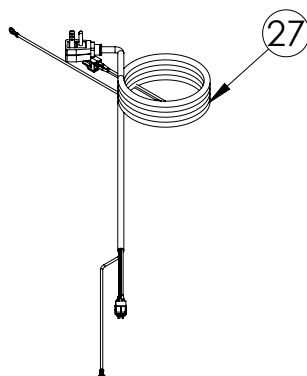

Service Parts List

marvelrefrigeration.com
616-754-5601

MLRE124-SS21A		
ITEM	DESCRIPTION	MARVEL P/N
1	CONDENSER ASSEMBLY	S41015869
2	MAIN CONTROL BOARD KIT	S42088820
3	GRILLE	S41015806-SS
4	LED LIGHT STRIP	S68100
5	BLACK ROCKER LIGHT SWITCH	42246922
6	EVAPORATOR ASSEMBLY	42249115
7	THERMISTOR ASSEMBLY	S41015903-BLK
8	UI DISPLAY KIT	S68166-01
9	ACCESS COVER	S41015716
10	MECHANICAL HARNESS KIT*	S41015773
11	CONDENSER FAN ASSEMBLY	42249159
12	COMPRESSOR	S41015395
13	COMPRESSOR ELECTRICALS	S41015921
14	DOOR ASSEMBLY	S42038834-SL
15	EVAP FAN	42249149
16	DOOR GASKET	S31580-035
17	DOOR STOP	S41015708-BLK
18	STRIKER PLATE	S41015709-BLK
19	HINGE PKG	S52411635-CHR
20	HALF GLASS SHELF	S42413206-BLK
21	FULL FRAME GLASS SHELF	S42413205-BLK
22	CRISPER GLASS SHELF	S42413165-BLK
23	CRISPER BIN	S42413102-BLK
24	UPPER DOOR BAR KIT	S41009473-UPR
25	LOWER DOOR BAR KIT	S41009473-LWR
26	LEG LEVELERS (4)	42243808
27	POWER CORD	S41050606
28	DRAIN PAN	S41013227
29	DRIER	S41013226
30	CARTON ASSEMBLY*	42249633

* NOT PICTURED