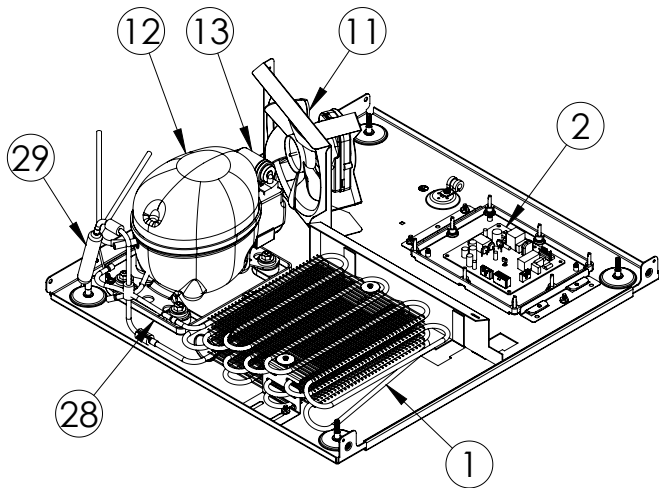

Service Parts List

marvelrefrigeration.com
616-754-5601

MLRE124-SS21A		
ITEM	DESCRIPTION	MARVEL P/N
1	CONDENSER ASSEMBLY	S41015869
2	MAIN CONTROL BOARD KIT	S42088820
3	GRILLE	S41015806-SS
4	LED LIGHT STRIP	S68100
5	BLACK ROCKER LIGHT SWITCH	42246922
6	EVAPORATOR ASSEMBLY	42249115
7	THERMISTOR ASSEMBLY	S41015903-BLK
8	UI DISPLAY KIT	S68166-01
9	ACCESS COVER	S41015716
10	MECHANICAL HARNESS KIT*	S41015773
11	CONDENSER FAN ASSEMBLY	42249159
12	COMPRESSOR	S41015395
13	COMPRESSOR ELECTRICALS	S41015921
14	DOOR ASSEMBLY	S42038834-SL
15	EVAP FAN	42249149
16	DOOR GASKET	S31580-035
17	DOOR STOP	S41015708-BLK
18	STRIKER PLATE	S41015709-BLK
19	HINGE PKG	S52411635-CHR
20	HALF GLASS SHELF	S42413206-BLK
21	FULL FRAME GLASS SHELF	S42413205-BLK
22	CRISPER GLASS SHELF	S42413165-BLK
23	CRISPER BIN	S42413102-BLK
24	UPPER DOOR BAR KIT	S41009473-UPR
25	LOWER DOOR BAR KIT	S41009473-LWR
26	LEG LEVELERS (4)	42243808
27	POWER CORD	S41050606
28	DRAIN PAN	S41013227
29	DRIER	S41013226
30	CARTON ASSEMBLY*	42249633

* NOT PICTURED