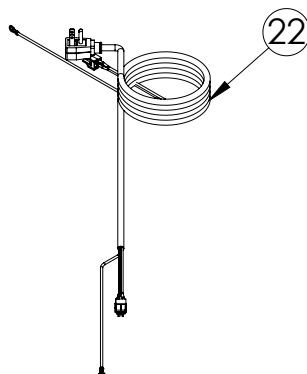

Service Parts List

marvelrefrigeration.com
616-754-5601

MLRE024-SS01A		
ITEM	DESCRIPTION	MARVEL P/N
1	CONDENSER ASSEMBLY	42249374
2	MAIN CONTROL BOARD KIT	S42088820
3	GRILLE	S41015806-SS
4	LED LIGHT STRIP	S68100
5	BLACK ROCKER LIGHT SWITCH	42246922
6	EVAPORATOR ASSEMBLY	42249115
7	THERMISTOR ASSEMBLY	S41015903-BLK
8	UI DISPLAY KIT	S68166-01
9	ACCESS COVER	S41015716
10	MECHANICAL HARNESS KIT*	S41015773
11	CONDENSER FAN ASSEMBLY	42249159
12	COMPRESSOR	S41015395
13	COMPRESSOR ELECTRICALS	S41015921
14	DOOR ASSEMBLY	S42038739
15	EVAP FAN	42249149
16	DOOR GASKET	S31580-035
17	DOOR STOP	S41015708-BLK
18	STRIKER PLATE	S41015709-BLK
19	HINGE PKG	S52411635-CHR
20	PERFORATED METAL SHELF	S41013646-BLK
21	LEG LEVELERS (4)	42243808
22	POWER CORD	S41050606
23	DRAIN PAN	S41013227
24	DRIER	S41013226
25	CARTON ASSEMBLY*	42249633

* NOT PICTURED