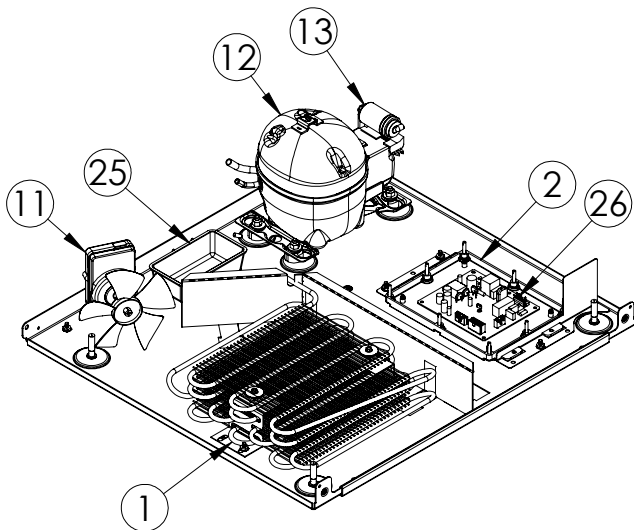

Service Parts List

marvelrefrigeration.com
616-754-5601

MLKR224-SS01A

ITEM	DESCRIPTION	MARVEL P/N
1	CONDENSER ASSEMBLY	S41015869
2	MAIN CONTROL BOARD KIT	S42088820
3	GRILLE	S41015806-BLK
4	LED LIGHT STRIP	S68100
5	BLACK ROCKER LIGHT SWITCH	42246922
6	EVAPORATOR ASSEMBLY	42249115
7	THERMISTOR ASSEMBLY	S41015903-GRY
8	UI DISPLAY KIT	S68166-01
9	ACCESS COVER	S41013341
10	MECHANICAL HARNESS KIT *	S41015773
11	CONDENSER FAN ASSEMBLY	42249171
12	COMPRESSOR	S41015897
13	COMPRESSOR ELECTRICAL	S41016300
14	DOOR ASSEMBLY	S42038968
15	EVAP FAN	42249149
16	DOOR GASKET	S31580-035
17	DOOR STOP	S41015708-SS
18	STRIKER PLATE	S41015709-BLK
19	HK SS UPPER SHELF	S41016278
20	HK SS LOWER SHELF	S41016279
21	HINGE PKG	S52411635-CHR
22	GRATE-SUMP	S41014006
23	DRAIN BOTTLE	S41013382
24	LEG LEVELERS (4)	42243808
25	DRAIN PAN	42241926
26	CONTROL BOARD	S68176
27	POWER CORD	S41050606
28	CARTON ASSEMBLY *	42249633

* NOT PICTURED