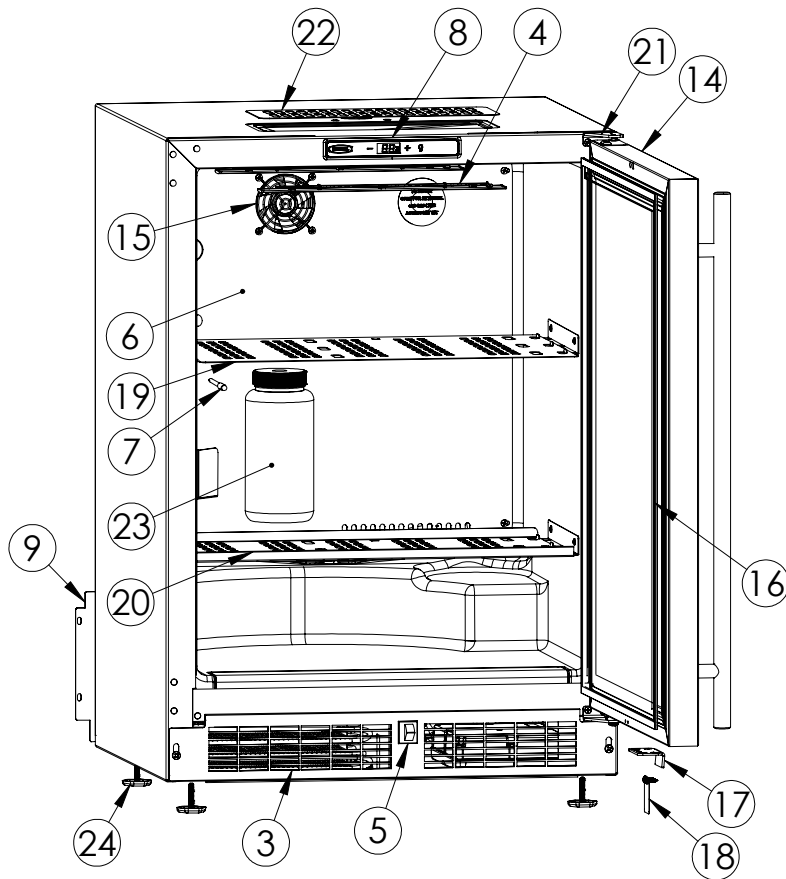

Service Parts List

marvelrefrigeration.com
616-754-5601

MLKR224-SS01A

ITEM	DESCRIPTION	MARVEL P/N
1	CONDENSER ASSEMBLY	S41015869
2	MAIN CONTROL BOARD KIT	S42088820
3	GRILLE	S41015806-BLK
4	LED LIGHT STRIP	S68100
5	BLACK ROCKER LIGHT SWITCH	42246922
6	EVAPORATOR ASSEMBLY	42249115
7	THERMISTOR ASSEMBLY	S41015903-GRY
8	UI DISPLAY KIT	S68166-01
9	ACCESS COVER	S41013341
10	MECHANICAL HARNESS KIT *	S41015773
11	CONDENSER FAN ASSEMBLY	42249171
12	COMPRESSOR	S41015897
13	COMPRESSOR ELECTRICAL	S41016300
14	DOOR ASSEMBLY	S42038968
15	EVAP FAN	42249149
16	DOOR GASKET	S31580-035
17	DOOR STOP	S41015708-SS
18	STRIKER PLATE	S41015709-BLK
19	HK SS UPPER SHELF	S41016278
20	HK SS LOWER SHELF	S41016279
21	HINGE PKG	S52411635-CHR
22	GRATE-SUMP	S41014006
23	DRAIN BOTTLE	S41013382
24	LEG LEVELERS (4)	42243808
25	DRAIN PAN	42241926
26	CONTROL BOARD	S68176
27	POWER CORD	S41050606
28	CARTON ASSEMBLY *	42249633

* NOT PICTURED