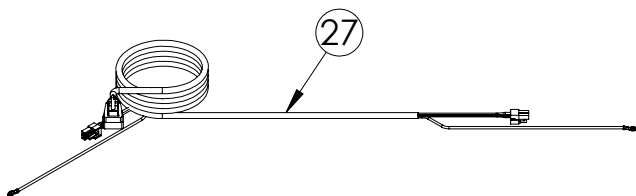

Service Parts List

marvelrefrigeration.com
616-754-5601

MLKR224-SS01A

ITEM	DESCRIPTION	MARVEL P/N
1	CONDENSER ASSEMBLY	S41015869
2	MAIN CONTROL BOARD KIT	S42088820
3	GRILLE	S41015806-BLK
4	LED LIGHT STRIP	S68100
5	BLACK ROCKER LIGHT SWITCH	42246922
6	EVAPORATOR ASSEMBLY	42249115
7	THERMISTOR ASSEMBLY	S41015903-GRY
8	UI DISPLAY KIT	S68166-01
9	ACCESS COVER	S41013341
10	MECHANICAL HARNESS KIT *	S41015773
11	CONDENSER FAN ASSEMBLY	42249171
12	COMPRESSOR	S41015897
13	COMPRESSOR ELECTRICAL	S41016300
14	DOOR ASSEMBLY	S42038968
15	EVAP FAN	42249149
16	DOOR GASKET	S31580-035
17	DOOR STOP	S41015708-SS
18	STRIKER PLATE	S41015709-BLK
19	HK SS UPPER SHELF	S41016278
20	HK SS LOWER SHELF	S41016279
21	HINGE PKG	S52411635-CHR
22	GRATE-SUMP	S41014006
23	DRAIN BOTTLE	S41013382
24	LEG LEVELERS (4)	42243808
25	DRAIN PAN	42241926
26	CONTROL BOARD	S68176
27	POWER CORD	S41050606
28	CARTON ASSEMBLY *	42249633

* NOT PICTURED