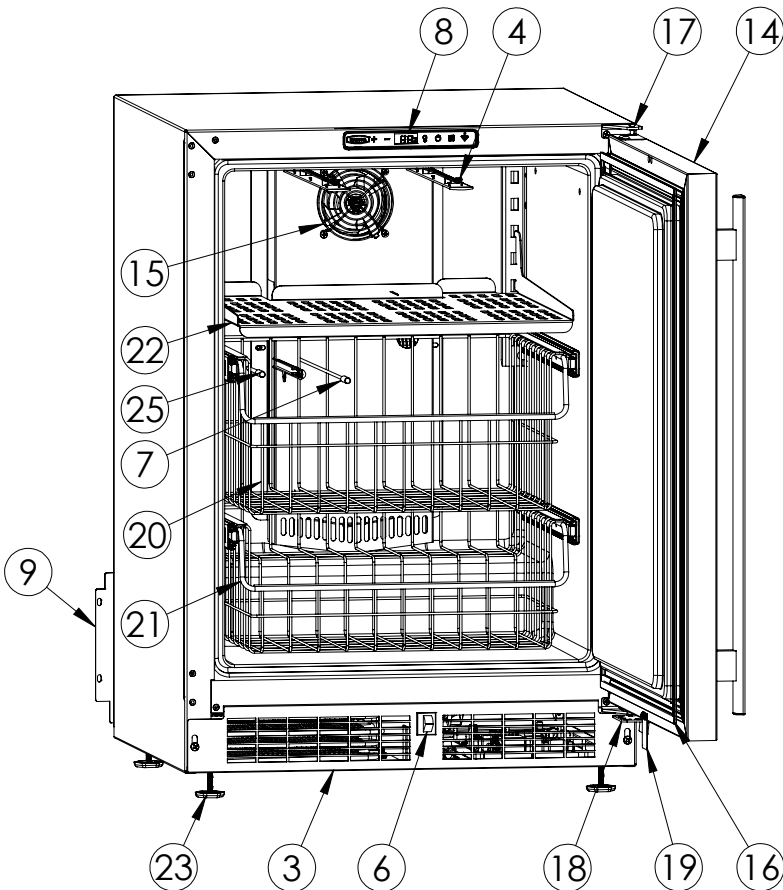

Service Parts List

marvelrefrigeration.com
616-754-5601

MLFZ224-SS01A

| ITEM | DESCRIPTION | MARVEL P/N |
|------|---------------------------------|-------------------------------|
| 1 | CONDENSER ASSEMBLY | 42249374 |
| 2 | MAIN CONTROL BOARD KIT | S42088795 |
| 3 | GRILLE | S4105806-BLK |
| 4 | LED LIGHT STRIP | S68100 |
| 5 | DEFROST HEATER | 42249372 |
| 6 | ROCKER SWITCH | 42246922 |
| 7 | THERMISTOR ASSEMBLY | S41015903-BLK |
| 8 | U/I DISPLAY KIT | S68167-01 |
| 9 | ACCESS COVER | S41015716 |
| 10 | CONDENSER FAN MOTOR | 42249159 |
| 11 | EMBRACO COMPRESSOR | S41015689 |
| 12 | COMPRESSOR ELECTRICALS | S41015922 |
| 13 | EVAPORATOR ASSEMBLY | S41014110 |
| 14 | DOOR ASSEMBLY | S42038806 |
| 15 | EVAP FAN | S41014253 |
| 16 | DOOR GASKET | S31580-035 |
| 17 | HINGE KIT | S52411635-CHR |
| 18 | DOOR STOP | S41015708-BLK |
| 19 | STRIKER PLATE | S41015709-BLK |
| 20 | UPPER FREEZER BASKET WITH GLIDE | 42249550 |
| 21 | LOWER FREEZER BASKET WITH GLIDE | 42249549 |
| 22 | FREEZER SHELF | S41014225-SS |
| 23 | LEG LEVELERS (4) | 42243808 |
| 24 | POWER CORD | S41050606 |
| 25 | EVAP THERMISTOR | S68092 |
| 26 | DRAIN PAN | S41013227 |
| 27 | DEFROST THERMOSTAT | S41013590 |

* NOT PICTURED