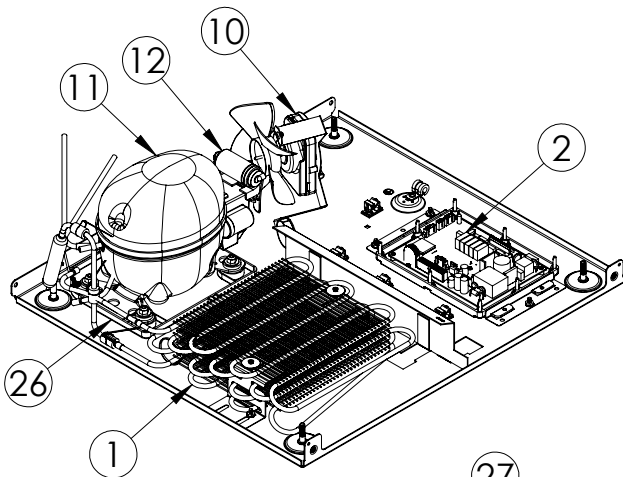

Service Parts List

marvelrefrigeration.com
616-754-5601

MLFZ224-SS01A

| ITEM | DESCRIPTION | MARVEL P/N |
|------|---------------------------------|-------------------------------|
| 1 | CONDENSER ASSEMBLY | 42249374 |
| 2 | MAIN CONTROL BOARD KIT | S42088795 |
| 3 | GRILLE | S4105806-BLK |
| 4 | LED LIGHT STRIP | S68100 |
| 5 | DEFROST HEATER | 42249372 |
| 6 | ROCKER SWITCH | 42246922 |
| 7 | THERMISTOR ASSEMBLY | S41015903-BLK |
| 8 | U/I DISPLAY KIT | S68167-01 |
| 9 | ACCESS COVER | S41015716 |
| 10 | CONDENSER FAN MOTOR | 42249159 |
| 11 | EMBRACO COMPRESSOR | S41015689 |
| 12 | COMPRESSOR ELECTRICALS | S41015922 |
| 13 | EVAPORATOR ASSEMBLY | S41014110 |
| 14 | DOOR ASSEMBLY | S42038806 |
| 15 | EVAP FAN | S41014253 |
| 16 | DOOR GASKET | S31580-035 |
| 17 | HINGE KIT | S52411635-CHR |
| 18 | DOOR STOP | S41015708-BLK |
| 19 | STRIKER PLATE | S41015709-BLK |
| 20 | UPPER FREEZER BASKET WITH GLIDE | 42249550 |
| 21 | LOWER FREEZER BASKET WITH GLIDE | 42249549 |
| 22 | FREEZER SHELF | S41014225-SS |
| 23 | LEG LEVELERS (4) | 42243808 |
| 24 | POWER CORD | S41050606 |
| 25 | EVAP THERMISTOR | S68092 |
| 26 | DRAIN PAN | S41013227 |
| 27 | DEFROST THERMOSTAT | S41013590 |

* NOT PICTURED