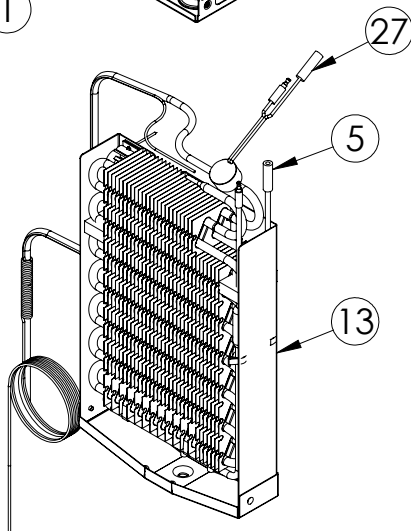

Service Parts List

marvelrefrigeration.com
616-754-5601

MLFZ224-SS01A

| ITEM | DESCRIPTION | MARVEL P/N |
|------|---------------------------------|-------------------------------|
| 1 | CONDENSER ASSEMBLY | 42249374 |
| 2 | MAIN CONTROL BOARD KIT | S42088795 |
| 3 | GRILLE | S4105806-BLK |
| 4 | LED LIGHT STRIP | S68100 |
| 5 | DEFROST HEATER | 42249372 |
| 6 | ROCKER SWITCH | 42246922 |
| 7 | THERMISTOR ASSEMBLY | S41015903-BLK |
| 8 | U/I DISPLAY KIT | S68167-01 |
| 9 | ACCESS COVER | S41015716 |
| 10 | CONDENSER FAN MOTOR | 42249159 |
| 11 | EMBRACO COMPRESSOR | S41015689 |
| 12 | COMPRESSOR ELECTRICALS | S41015922 |
| 13 | EVAPORATOR ASSEMBLY | S41014110 |
| 14 | DOOR ASSEMBLY | S42038806 |
| 15 | EVAP FAN | S41014253 |
| 16 | DOOR GASKET | S31580-035 |
| 17 | HINGE KIT | S52411635-CHR |
| 18 | DOOR STOP | S41015708-BLK |
| 19 | STRIKER PLATE | S41015709-BLK |
| 20 | UPPER FREEZER BASKET WITH GLIDE | 42249550 |
| 21 | LOWER FREEZER BASKET WITH GLIDE | 42249549 |
| 22 | FREEZER SHELF | S41014225-SS |
| 23 | LEG LEVELERS (4) | 42243808 |
| 24 | POWER CORD | S41050606 |
| 25 | EVAP THERMISTOR | S68092 |
| 26 | DRAIN PAN | S41013227 |
| 27 | DEFROST THERMOSTAT | S41013590 |

* NOT PICTURED