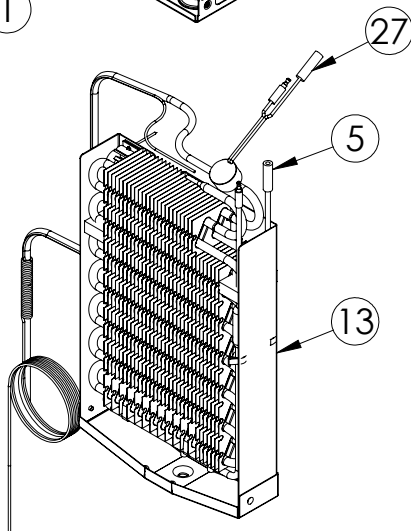

Service Parts List

marvelrefrigeration.com
616-754-5601

MLFZ224-IS01A

ITEM	DESCRIPTION	MARVEL P/N
1	CONDENSER ASSEMBLY	42249374
2	MAIN CONTROL BOARD KIT	S42088795
3	GRILLE	S4105806-BLK
4	LED LIGHT STRIP	S68100
5	DEFROST HEATER	42249372
6	ROCKER SWITCH	42246922
7	THERMISTOR ASSEMBLY	S41015903-BLK
8	U/I DISPLAY KIT	S68167-01
9	ACCESS COVER	S41015716
10	CONDENSER FAN MOTOR	42249159
11	EMBRACO COMPRESSOR	S41015689
12	COMPRESSOR ELECTRICALS	S41015922
13	EVAPORATOR ASSEMBLY	S41014110
14	DOOR ASSEMBLY	S42038815
15	EVAP FAN	S41014253
16	DOOR GASKET	S31580-035
17	HINGE KIT	S52411635-CHR
18	DOOR STOP	S41015708-BLK
19	STRIKER PLATE	S41015709-BLK
20	UPPER FREEZER BASKET WITH GLIDE	42249550
21	LOWER FREEZER BASKET WITH GLIDE	42249549
22	FREEZER SHELF	S41014225-SS
23	LEG LEVELERS (4)	42243808
24	POWER CORD	S41050606
25	EVAP THERMISTOR	S68092
26	DRAIN PAN	S41013227
27	DEFROST THERMOSTAT	S41013590

* NOT PICTURED