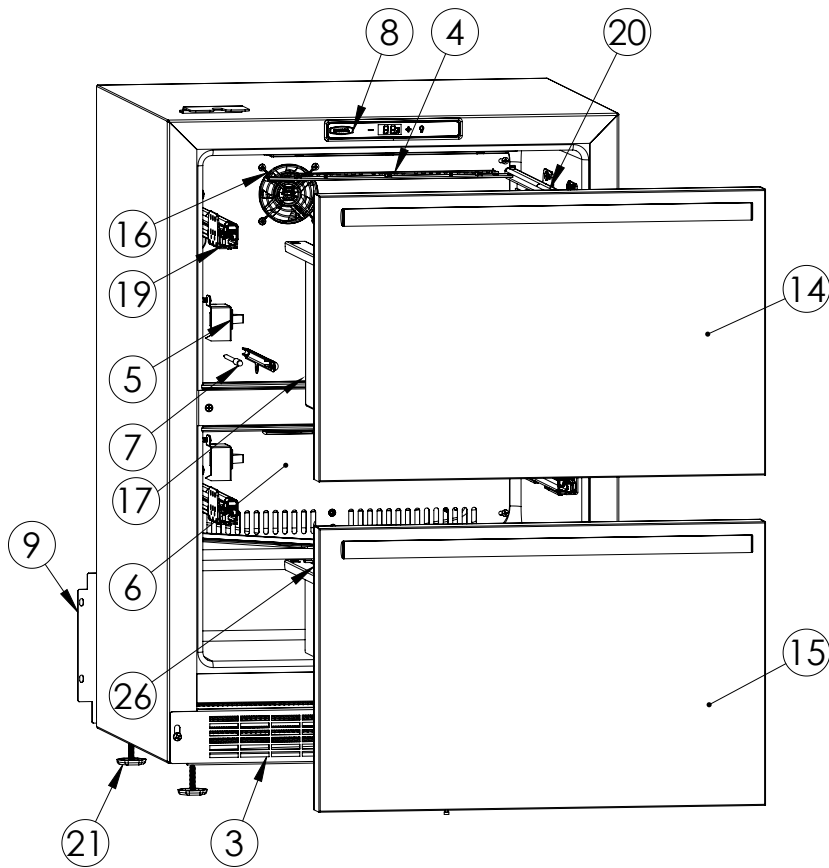

# Service Parts List

marvelrefrigeration.com  
616-754-5601

MLDR224-SS61A		
ITEM	DESCRIPTION	MARVEL P/N
1	CONDENSER ASSEMBLY	S41013252
2	MAIN CONTROL BOARD KIT	S42088820
3	GRILLE	S41015650-SS
4	LED LIGHT STRIP	S68100
5	WHITE ROCKER LIGHT SWITCH	42248044
6	EVAPORATOR ASSEMBLY	42249115
7	THERMISTOR ASSEMBLY	S41015903-BLK
8	UI DISPLAY KIT	S68166-01
9	ACCESS COVER	S41015716
10	MECHANICAL HARNESS KIT*	S41015773
11	CONDENSER FAN ASSEMBLY	42249159
12	COMPRESSOR	S41015395
13	COMPRESSOR ELECTRICALS	S41015921
14	DRAWER ASSEMBLY UPPER	S42418777-SS
15	DRAWER ASSEMBLY LOWER	S42418836-SS
16	EVAP FAN	42249149
17	UPPER DRAWER GASKET	S31580-066
18	SLIDING DIVIDER	S42138504
19	LH DRAWER SLIDE KIT	S41013219-LH
20	RH DRAWER SLIDE KIT	S41013219-LH
21	LEG LEVELERS (4)	42243808
22	POWER CORD	S41050606
23	DRAIN PAN	S41013227
24	DRIER	S41013226
25	CARTON ASSEMBLY*	42249633
26	LOWER DRAWER GASKET	S31580-042