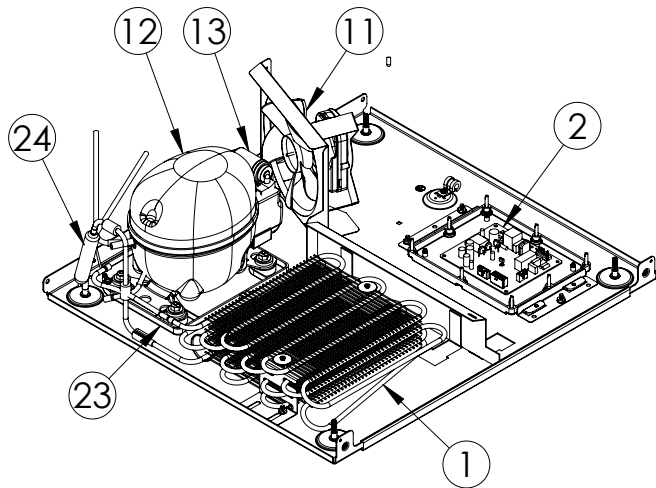

# Service Parts List

marvelrefrigeration.com  
616-754-5601

MLDR224-SS61A		
ITEM	DESCRIPTION	MARVEL P/N
1	CONDENSER ASSEMBLY	S41013252
2	MAIN CONTROL BOARD KIT	S42088820
3	GRILLE	S41015650-SS
4	LED LIGHT STRIP	S68100
5	WHITE ROCKER LIGHT SWITCH	42248044
6	EVAPORATOR ASSEMBLY	42249115
7	THERMISTOR ASSEMBLY	S41015903-BLK
8	UI DISPLAY KIT	S68166-01
9	ACCESS COVER	S41015716
10	MECHANICAL HARNESS KIT*	S41015773
11	CONDENSER FAN ASSEMBLY	42249159
12	COMPRESSOR	S41015395
13	COMPRESSOR ELECTRICALS	S41015921
14	DRAWER ASSEMBLY UPPER	S42418777-SS
15	DRAWER ASSEMBLY LOWER	S42418836-SS
16	EVAP FAN	42249149
17	UPPER DRAWER GASKET	S31580-066
18	SLIDING DIVIDER	S42138504
19	LH DRAWER SLIDE KIT	S41013219-LH
20	RH DRAWER SLIDE KIT	S41013219-LH
21	LEG LEVELERS (4)	42243808
22	POWER CORD	S41050606
23	DRAIN PAN	S41013227
24	DRIER	S41013226
25	CARTON ASSEMBLY*	42249633
26	LOWER DRAWER GASKET	S31580-042

\* NOT PICTURED