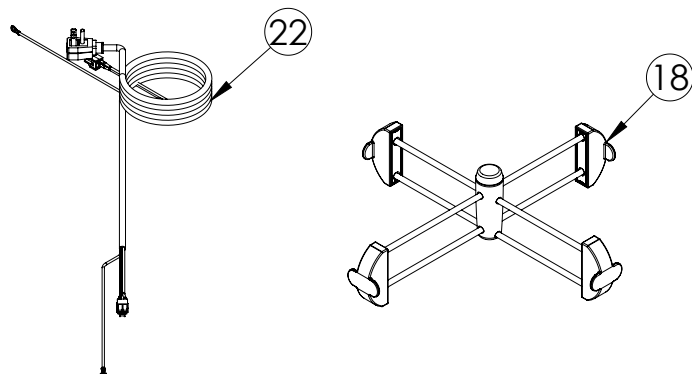

# Service Parts List

marvelrefrigeration.com  
616-754-5601

MLDR224-SS61A		
ITEM	DESCRIPTION	MARVEL P/N
1	CONDENSER ASSEMBLY	S41013252
2	MAIN CONTROL BOARD KIT	S42088820
3	GRILLE	S41015650-SS
4	LED LIGHT STRIP	S68100
5	WHITE ROCKER LIGHT SWITCH	42248044
6	EVAPORATOR ASSEMBLY	42249115
7	THERMISTOR ASSEMBLY	S41015903-BLK
8	UI DISPLAY KIT	S68166-01
9	ACCESS COVER	S41015716
10	MECHANICAL HARNESS KIT*	S41015773
11	CONDENSER FAN ASSEMBLY	42249159
12	COMPRESSOR	S41015395
13	COMPRESSOR ELECTRICALS	S41015921
14	DRAWER ASSEMBLY UPPER	S42418777-SS
15	DRAWER ASSEMBLY LOWER	S42418836-SS
16	EVAP FAN	42249149
17	UPPER DRAWER GASKET	S31580-066
18	SLIDING DIVIDER	S42138504
19	LH DRAWER SLIDE KIT	S41013219-LH
20	RH DRAWER SLIDE KIT	S41013219-LH
21	LEG LEVELERS (4)	42243808
22	POWER CORD	S41050606
23	DRAIN PAN	S41013227
24	DRIER	S41013226
25	CARTON ASSEMBLY*	42249633
26	LOWER DRAWER GASKET	S31580-042

\* NOT PICTURED