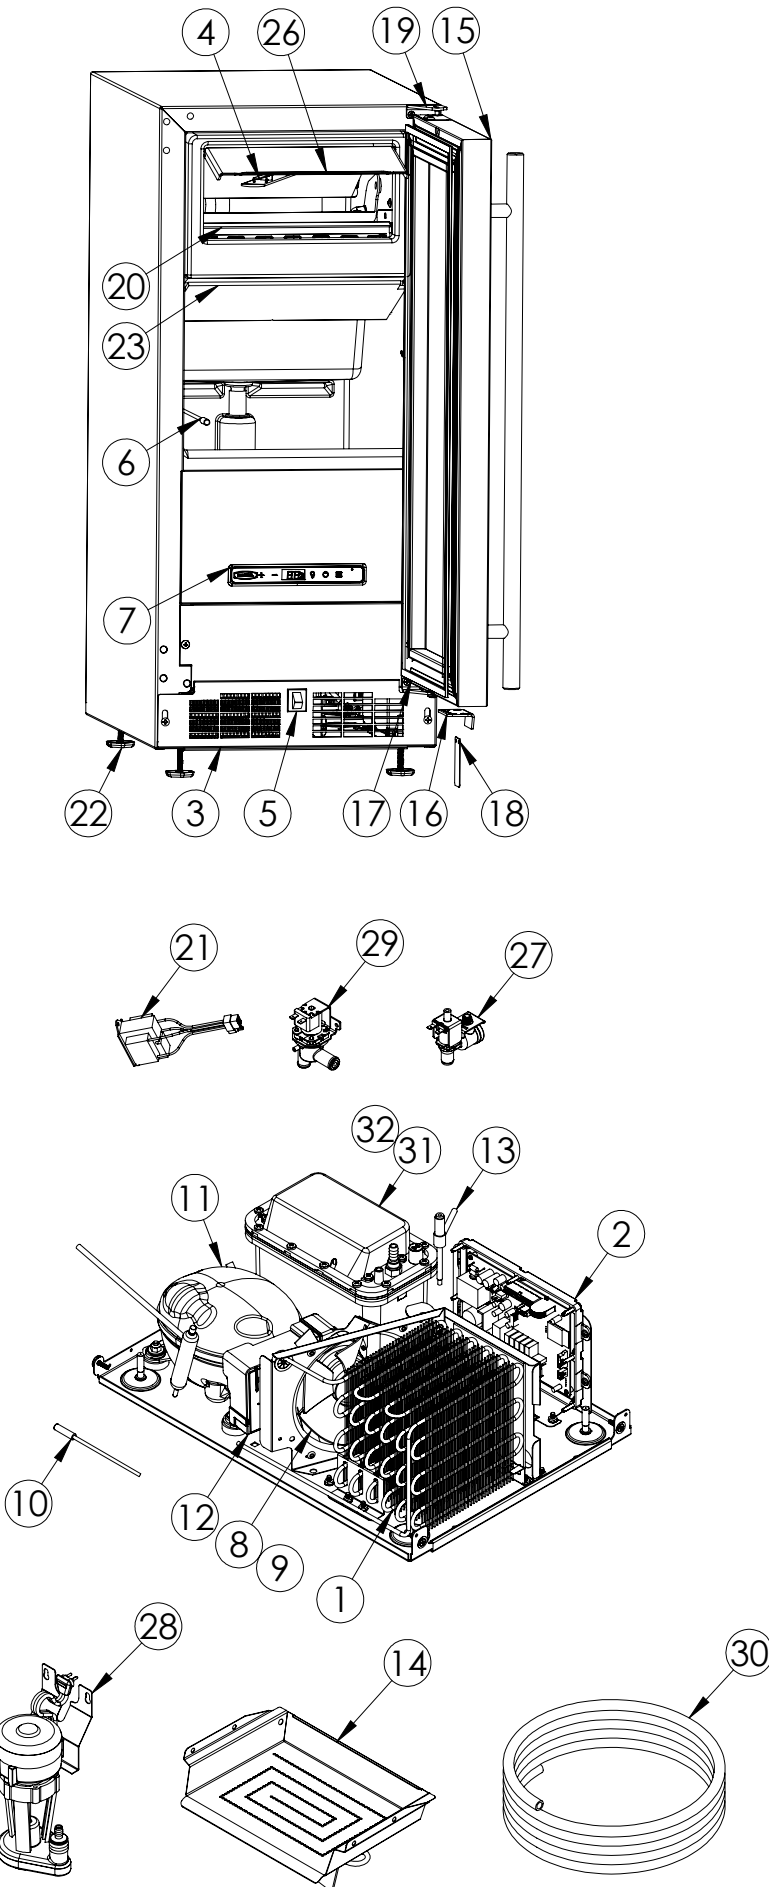

Service Parts List

marvelrefrigeration.com
616-754-5601

MLCL215-SG01B		
ITEM	DESCRIPTION	MARVEL P/N
1	CONDENSER ASSEMBLY	S41013912
2	MAIN CONTROL BOARD KIT	90-54002-54
3	GRILLE	S41015692-BLK
4	LED STRIP WHITE	S68100
5	BLACK ROCKER LIGHT SWITCH	42246922
6	THERMISTOR ASSEMBLY	S68092
7	UI DISPLAY KIT-MARVEL	S68167-01
8	CONDENSER FAN MOTOR	42248161
9	CONDENSER FAN BLADE	42248160
10	CONDENSER SENSOR	90-54013-00
11	COMPRESSOR ASSEMBLY	90-54006-00
12	INVERTER-COMPRESSOR	90-54063-00
13	HOT GAS VALVE	42249497
14	EVAPORATOR ASSEMBLY	42249569
15	DOOR ASSEMBLY	90-54038-00
16	DOOR STOP	S41015708-SS
17	DOOR GASKET	S31580-041
18	STRIKER PLATE	S41015709-BLK
19	HINGE KIT	90-54007-00
20	GRID CUTTER	42249542
21	GRID CUTTER TRANSFORMER	S41050610
22	LEG LEVELERS (4)	42243808
23	ICE DEFLECTOR	90-54113-00
24	ICE DEFLECTOR SERVICE KIT *	90-54000-00
25	POWER CORD *	S41050606
26	ICE MACHINE ACCESS DOOR	90-54004-00
27	WATER SUPPLY VALVE	S41014084
28	CIRCULATION PUMP	42242980
29	DRAIN VALVE	42249456
30	CORRUGATED HOSE	42249531
31	DRAIN PUMP CONVERSION KIT	42249508
32	DRAIN PUMP REPLACEMENT KIT	42249509
33	CLEAR ICE MACHINE CLEANER *	S41013789

* NOT PICTURED