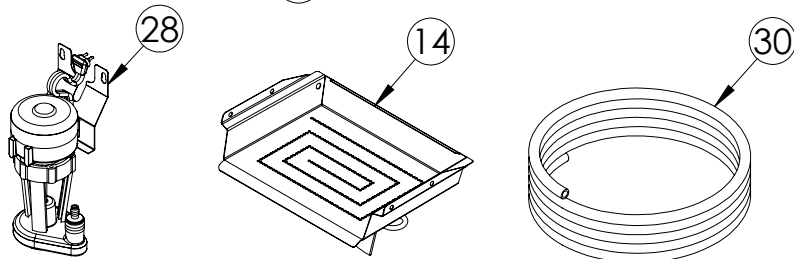

Service Parts List

marvelrefrigeration.com
616-754-5601

MLCL215-IS01B

ITEM	DESCRIPTION	MARVEL P/N
1	CONDENSER ASSEMBLY	S41013912
2	MAIN CONTROL BOARD KIT	90-54002-54
3	GRILLE	S41015692-BLK
4	LED STRIP WHITE	S68100
5	BLACK ROCKER LIGHT SWITCH	42246922
6	THERMISTOR ASSEMBLY	S68092
7	UI DISPLAY KIT-MARVEL	S68167-01
8	CONDENSER FAN MOTOR	42248161
9	CONDENSER FAN BLADE	42248160
10	CONDENSER SENSOR	90-54013-00
11	COMPRESSOR ASSEMBLY	90-54006-00
12	INVERTER-COMPRESSOR	90-54063-00
13	HOT GAS VALVE	42249497
14	EVAPORATOR ASSEMBLY	42249569
15	DOOR ASSEMBLY	90-54039-00
16	DOOR STOP	S41015708-BLK
17	DOOR GASKET	S31580-041
18	STRIKER PLATE	S41015709-BLK
19	HINGE KIT	90-54007-01
20	GRID CUTTER	42249542
21	GRID CUTTER TRANSFORMER	S41050610
22	LEG LEVELERS (4)	42243808
23	ICE DEFLECTOR	90-54113-00
24	ICE DEFLECTOR SERVICE KIT *	90-54000-00
25	POWER CORD *	S41050606
26	ICE MACHINE ACCESS DOOR	90-54004-00
27	WATER SUPPLY VALVE	S41014084
28	CIRCULATION PUMP	42242980
29	DRAIN VALVE	42249456
30	CORRUGATED HOSE	42249531
31	DRAIN PUMP CONVERSION KIT	42249508
32	DRAIN PUMP REPLACEMENT KIT	42249509
33	CLEAR ICE MACHINE CLEANER *	S41013789