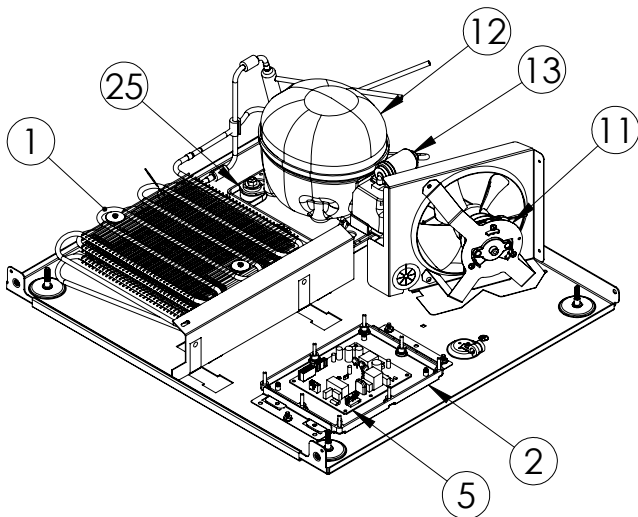

Service Parts List

marvelrefrigeration.com
616-754-5601

MLBV224-SS01A		
ITEM	DESCRIPTION	MARVEL P/N
1	CONDENSER ASSEMBLY	S41015869
2	MAIN CONTROL BOARD KIT	S42088820
3	GRILLE	S41015806-SS
4	LED LIGHT STRIP	S68100
5	CONTROL BOARD	S68176
6	BLACK ROCKER LIGHT SWITCH	42246922
7	THERMISTOR ASSEMBLY	S41015903-BLK
8	UI DISPLAY KIT	S68166-01
9	ACCESS COVER	S41015716
10	MECHANICAL HARNESS KIT *	S41015773
11	CONDENSER FAN MOTOR	42249159
12	EMBRACO COMPRESSOR	S41015395
13	COMPRESSOR ELECTRICALS	S41015921
14	EVAPORATOR ASSEMBLY	42249115
15	DOOR ASSEMBLY	S42038739
16	EVAP FAN	42249149
17	DOOR GASKET	S31580-035
18	DOOR STOP	S41015708-BLK
19	STRIKER PLATE	S41015709-BLK
20	HINGE PKG	S52411635-CHR
21	WINE / BEV SHELF	S42133356-BLK
22	GLASS SHELF	S42138140-BLK
23	LEG LEVELERS (4)	42243808
24	POWER CORD	S41050606
25	DRAIN PAN	S41013227
26	CARTON ASSEMBLY *	42249633

*NOT PICTURED