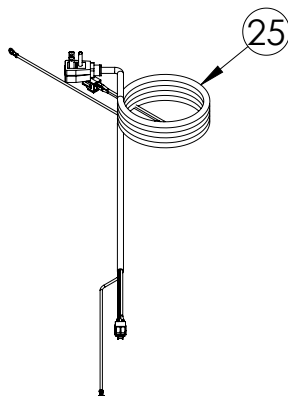

Service Parts List

marvelrefrigeration.com
616-754-5601

| MLBV215-SS01A | | |
|---------------|---------------------------|---------------|
| ITEM | DESCRIPTION | MARVEL P/N |
| 1 | CONDENSER ASSEMBLY | 42249375 |
| 2 | MAIN CONTROL BOARD KIT | S42088705 |
| 3 | GRILLE | S41015692-SS |
| 4 | LED LIGHT STRIP | S68100 |
| 5 | CONTROL BOARD | S68176 |
| 6 | BLACK ROCKER LIGHT SWITCH | 42246922 |
| 7 | THERMISTOR ASSEMBLY | S41015903-BLK |
| 8 | UI DISPLAY KIT | S68166-01 |
| 9 | ACCESS COVER | S41015923 |
| 10 | MECHNICAL HARNESS KIT* | S41015773 |
| 11 | CONDENSER FAN MOTOR | 42248161 |
| 12 | CONDENSER FAN BLADE | 42248160 |
| 13 | COMPRESSOR | S41015395 |
| 14 | COMPRESSOR ELECTRICALS | S41015921 |
| 15 | EVAPORATOR ASSEMBLY | 42249373 |
| 16 | DOOR ASSEMBLY | S42038738 |
| 17 | EVAP FAN | 42249149 |
| 18 | DOOR GASKET | S31580-052 |
| 19 | DOOR STOP | S41015708-BLK |
| 20 | STRIKER PLATE | S41015709-BLK |
| 21 | HINGE PKG | S52411635-CHR |
| 22 | WINE/BEVERAGE SHELF | 42249529 |
| 23 | GLASS SHELF | 42249530 |
| 24 | LEG LEVELERS (4) | 42243808 |
| 25 | POWER CORD | S41050606 |
| 26 | DRAIN PAN | S41013227 |
| 27 | CARTON ASSEMBLY* | 42249632 |

* NOT PICTURED