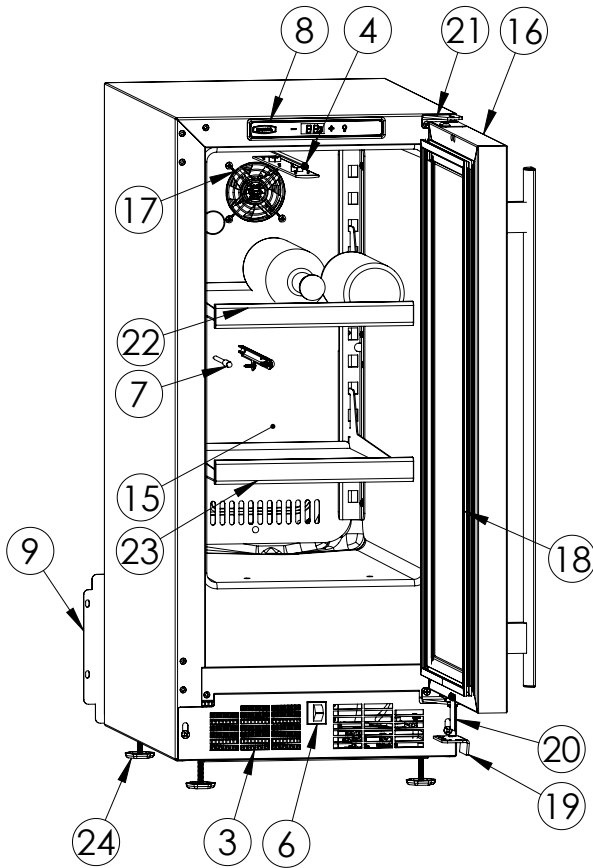

Service Parts List

marvelrefrigeration.com
616-754-5601

| MLBV215-SS01A | | |
|---------------|---------------------------|---------------|
| ITEM | DESCRIPTION | MARVEL P/N |
| 1 | CONDENSER ASSEMBLY | 42249375 |
| 2 | MAIN CONTROL BOARD KIT | S42088705 |
| 3 | GRILLE | S41015692-SS |
| 4 | LED LIGHT STRIP | S68100 |
| 5 | CONTROL BOARD | S68176 |
| 6 | BLACK ROCKER LIGHT SWITCH | 42246922 |
| 7 | THERMISTOR ASSEMBLY | S41015903-BLK |
| 8 | UI DISPLAY KIT | S68166-01 |
| 9 | ACCESS COVER | S41015923 |
| 10 | MECHNICAL HARNESS KIT* | S41015773 |
| 11 | CONDENSER FAN MOTOR | 42248161 |
| 12 | CONDENSER FAN BLADE | 42248160 |
| 13 | COMPRESSOR | S41015395 |
| 14 | COMPRESSOR ELECTRICALS | S41015921 |
| 15 | EVAPORATOR ASSEMBLY | 42249373 |
| 16 | DOOR ASSEMBLY | S42038738 |
| 17 | EVAP FAN | 42249149 |
| 18 | DOOR GASKET | S31580-052 |
| 19 | DOOR STOP | S41015708-BLK |
| 20 | STRIKER PLATE | S41015709-BLK |
| 21 | HINGE PKG | S52411635-CHR |
| 22 | WINE/BEVERAGE SHELF | 42249529 |
| 23 | GLASS SHELF | 42249530 |
| 24 | LEG LEVELERS (4) | 42243808 |
| 25 | POWER CORD | S41050606 |
| 26 | DRAIN PAN | S41013227 |
| 27 | CARTON ASSEMBLY* | 42249632 |

* NOT PICTURED