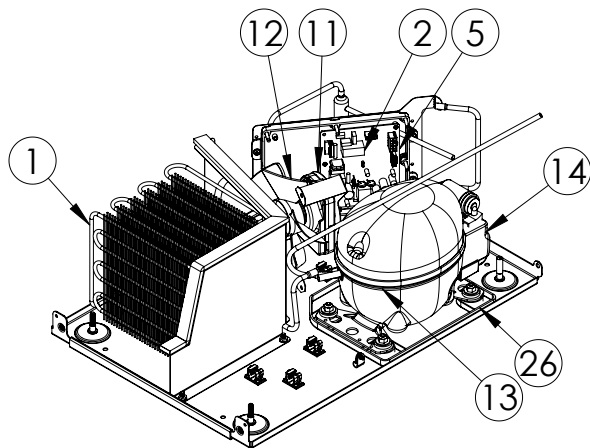

Service Parts List

marvelrefrigeration.com
616-754-5601

| MLBV215-SS01A | | |
|---------------|---------------------------|---------------|
| ITEM | DESCRIPTION | MARVEL P/N |
| 1 | CONDENSER ASSEMBLY | 42249375 |
| 2 | MAIN CONTROL BOARD KIT | S42088705 |
| 3 | GRILLE | S41015692-SS |
| 4 | LED LIGHT STRIP | S68100 |
| 5 | CONTROL BOARD | S68176 |
| 6 | BLACK ROCKER LIGHT SWITCH | 42246922 |
| 7 | THERMISTOR ASSEMBLY | S41015903-BLK |
| 8 | UI DISPLAY KIT | S68166-01 |
| 9 | ACCESS COVER | S41015923 |
| 10 | MECHNICAL HARNESS KIT* | S41015773 |
| 11 | CONDENSER FAN MOTOR | 42248161 |
| 12 | CONDENSER FAN BLADE | 42248160 |
| 13 | COMPRESSOR | S41015395 |
| 14 | COMPRESSOR ELECTRICALS | S41015921 |
| 15 | EVAPORATOR ASSEMBLY | 42249373 |
| 16 | DOOR ASSEMBLY | S42038738 |
| 17 | EVAP FAN | 42249149 |
| 18 | DOOR GASKET | S31580-052 |
| 19 | DOOR STOP | S41015708-BLK |
| 20 | STRIKER PLATE | S41015709-BLK |
| 21 | HINGE PKG | S52411635-CHR |
| 22 | WINE/BEVERAGE SHELF | 42249529 |
| 23 | GLASS SHELF | 42249530 |
| 24 | LEG LEVELERS (4) | 42243808 |
| 25 | POWER CORD | S41050606 |
| 26 | DRAIN PAN | S41013227 |
| 27 | CARTON ASSEMBLY* | 42249632 |

* NOT PICTURED