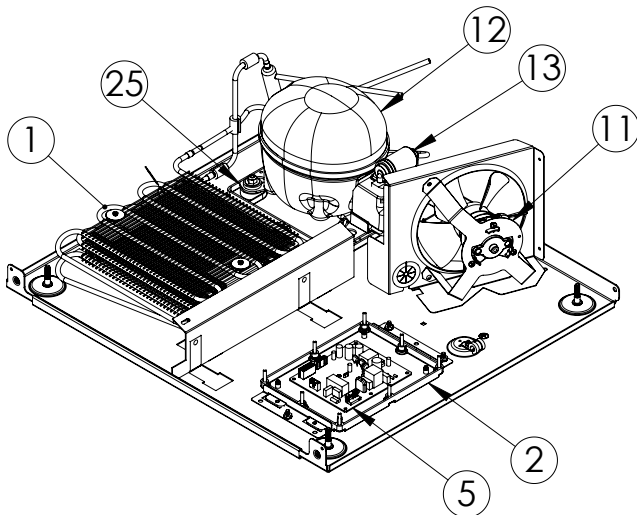

# Service Parts List

marvelrefrigeration.com  
616-754-5601

MLBV124-SG01A		
ITEM	DESCRIPTION	MARVEL P/N
1	CONDENSER ASSEMBLY	S41015869
2	MAIN CONTROL BOARD KIT	S42088820
3	GRILLE	S41015806-BLK
4	LED LIGHT STRIP	S68100
5	CONTROL BOARD	S68176
6	BLACK ROCKER LIGHT SWITCH	42246922
7	THERMISTOR ASSEMBLY	S41015903-BLK
8	UI DISPLAY KIT	S68166-01
9	ACCESS COVER	S41015716
10	MECHANICAL HARNESS KIT *	S41015773
11	CONDENSER FAN MOTOR	42249159
12	EMBRACO COMPRESSOR	S41015395
13	COMPRESSOR ELECTRICALS	S41015921
14	EVAPORATOR ASSEMBLY	42249115
15	DOOR ASSEMBLY	S42038748
16	EVAP FAN	42249149
17	DOOR GASKET	S31580-035
18	DOOR STOP	S41015708-BLK
19	STRIKER PLATE	S41015709-BLK
20	HINGE PKG	S52411635-CHR
21	SHELF	S41013646-BLK
22	BOTTLE CRADLE	42248869
23	LEG LEVELERS (4)	42243808
24	POWER CORD	S41050606
25	DRAIN PAN	S41013227
26	CARTON ASSEMBLY *	42249633

\*NOT PICTURED