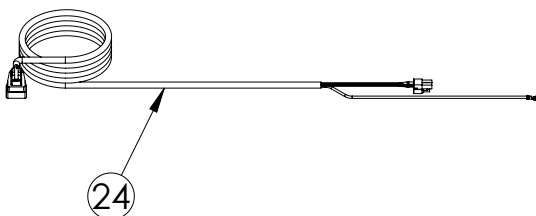

# Service Parts List

marvelrefrigeration.com  
616-754-5601

MLBV124-SG01A		
ITEM	DESCRIPTION	MARVEL P/N
1	CONDENSER ASSEMBLY	S41015869
2	MAIN CONTROL BOARD KIT	S42088820
3	GRILLE	S41015806-BLK
4	LED LIGHT STRIP	S68100
5	CONTROL BOARD	S68176
6	BLACK ROCKER LIGHT SWITCH	42246922
7	THERMISTOR ASSEMBLY	S41015903-BLK
8	UI DISPLAY KIT	S68166-01
9	ACCESS COVER	S41015716
10	MECHANICAL HARNESS KIT *	S41015773
11	CONDENSER FAN MOTOR	42249159
12	EMBRACO COMPRESSOR	S41015395
13	COMPRESSOR ELECTRICALS	S41015921
14	EVAPORATOR ASSEMBLY	42249115
15	DOOR ASSEMBLY	S42038748
16	EVAP FAN	42249149
17	DOOR GASKET	S31580-035
18	DOOR STOP	S41015708-BLK
19	STRIKER PLATE	S41015709-BLK
20	HINGE PKG	S52411635-CHR
21	SHELF	S41013646-BLK
22	BOTTLE CRADLE	42248869
23	LEG LEVELERS (4)	42243808
24	POWER CORD	S41050606
25	DRAIN PAN	S41013227
26	CARTON ASSEMBLY *	42249633

\*NOT PICTURED