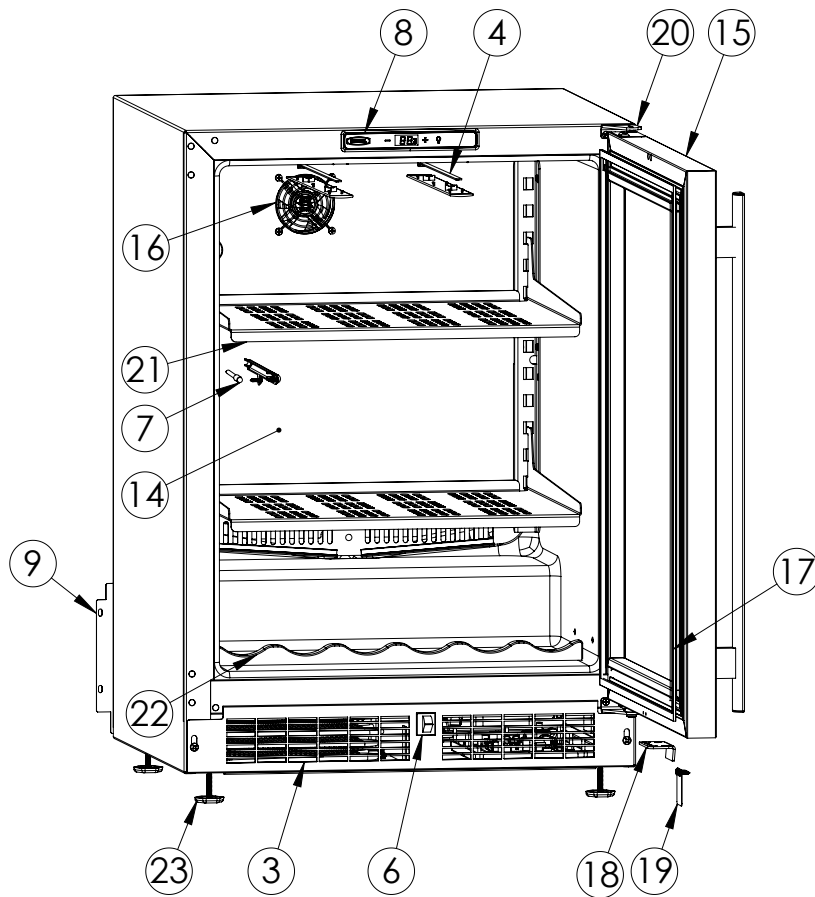

# Service Parts List

marvelrefrigeration.com  
616-754-5601

MLBV124-SG01A		
ITEM	DESCRIPTION	MARVEL P/N
1	CONDENSER ASSEMBLY	S41015869
2	MAIN CONTROL BOARD KIT	S42088820
3	GRILLE	S41015806-BLK
4	LED LIGHT STRIP	S68100
5	CONTROL BOARD	S68176
6	BLACK ROCKER LIGHT SWITCH	42246922
7	THERMISTOR ASSEMBLY	S41015903-BLK
8	UI DISPLAY KIT	S68166-01
9	ACCESS COVER	S41015716
10	MECHANICAL HARNESS KIT *	S41015773
11	CONDENSER FAN MOTOR	42249159
12	EMBRACO COMPRESSOR	S41015395
13	COMPRESSOR ELECTRICALS	S41015921
14	EVAPORATOR ASSEMBLY	42249115
15	DOOR ASSEMBLY	S42038748
16	EVAP FAN	42249149
17	DOOR GASKET	S31580-035
18	DOOR STOP	S41015708-BLK
19	STRIKER PLATE	S41015709-BLK
20	HINGE PKG	S52411635-CHR
21	SHELF	S41013646-BLK
22	BOTTLE CRADLE	42248869
23	LEG LEVELERS (4)	42243808
24	POWER CORD	S41050606
25	DRAIN PAN	S41013227
26	CARTON ASSEMBLY *	42249633

\*NOT PICTURED