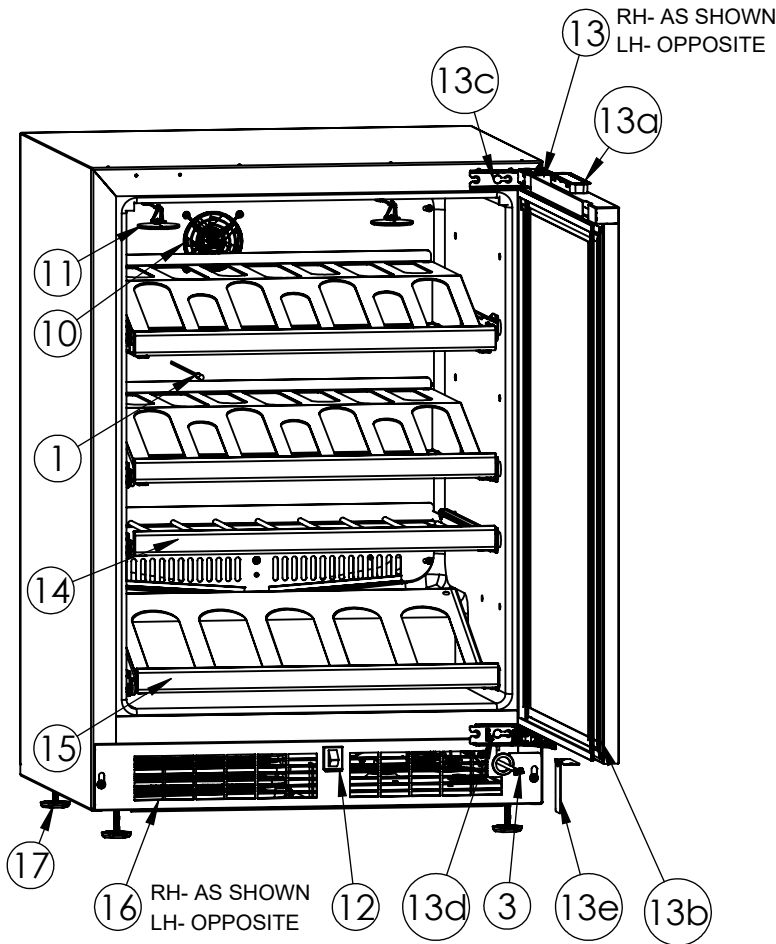

Service Parts List

marvelrefrigeration.com
800-223-3900

ML24WS1P4LP/ML24WS1P4RP		
Item	Description	Marvel P/N
1	Cabinet Thermistor	S41050420-BLK
2	Defrost Thermistor	42249157
3	Comm Cable	S41013555-LS
4	Main Board	S41050480-002
5	Embraco Compressor	42249211
6	5uF Run Capacitor	S41013510
7	Evaporator & Heat Exchanger	42249115
8	Condenser	42249374
9	Condenser Fan Motor, Blade & Shroud	42249159
10	Evap Fan	42249149
11	White LED Light	42249105
12	Black Rocker Light Switch	42246922
13	LH Solid Overlay Door RH Solid Overlay Door 13a. Display: S41050442-AR 13b. Black Gasket: S31580-035 13c. Upper Artic Hinge: S41013108-LH(LH) Or S41013108-RH(RH) 13d. Lower Artic Hinge: S41013197-LH(LH) Or S41013197-RH(RH) 13e. Striker Plate: S41014362-BLK	42249365 42249364
14	8-Bottle Wine Rack	S42138121-NAT
15	5-Bottle Gallery Wine Rack	S42138080-NAT
16	LH Black Grille RH Black Grille	S41014476-BL S41014476-BR
17	Leveling Legs(4)	42243808
18	Power Cord	S41050429