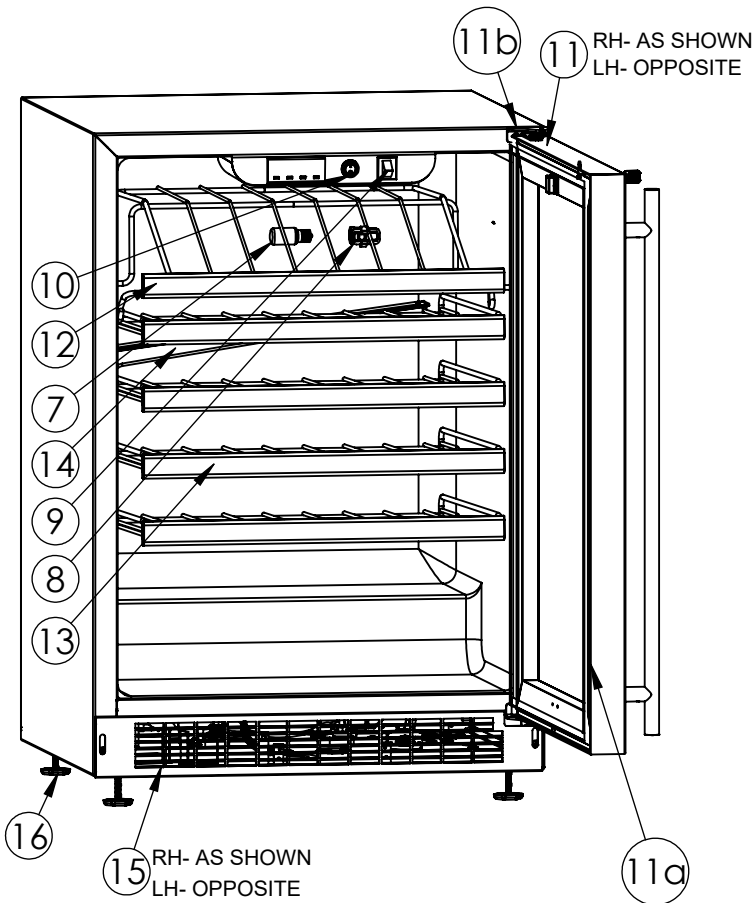

Service Parts List

marvelrefrigeration.com
800-223-3900

61WCM716/61WCM717		
Item	Description	Marvel P/N
1	Prime Control	42248000
2	Thermistor	42248963
3	Embraco Compressor	42242580
4	Evaporator & Heat Exchanger	42246931
5	Condenser	42242082
6	Condenser Fan Motor and Blade	42246338
7	15 Watt Light Bulb	S41003558
8	Light Socket	42244648
9	Black Rocker Light Switch	42246922
10	Black Display Light Switch	42246921
11	LH SS Glass Door RH SS Glass Door 11a. Black Gasket: 42243906 11b. Chrome/SS Hinges: 42248043(LH) Or 42248042(RH)	42246331 42246330
12	7-Bottle Display Rack	S42137903-BLK
13	8-Bottle Wine Rack	S42137902-BLK
14	Black Drip Tray	42244429
15	LH Black Grille RH Black Grille	42248409 42248408
16	Levelling Legs (4)	42243808
17	Power Cord	42248149