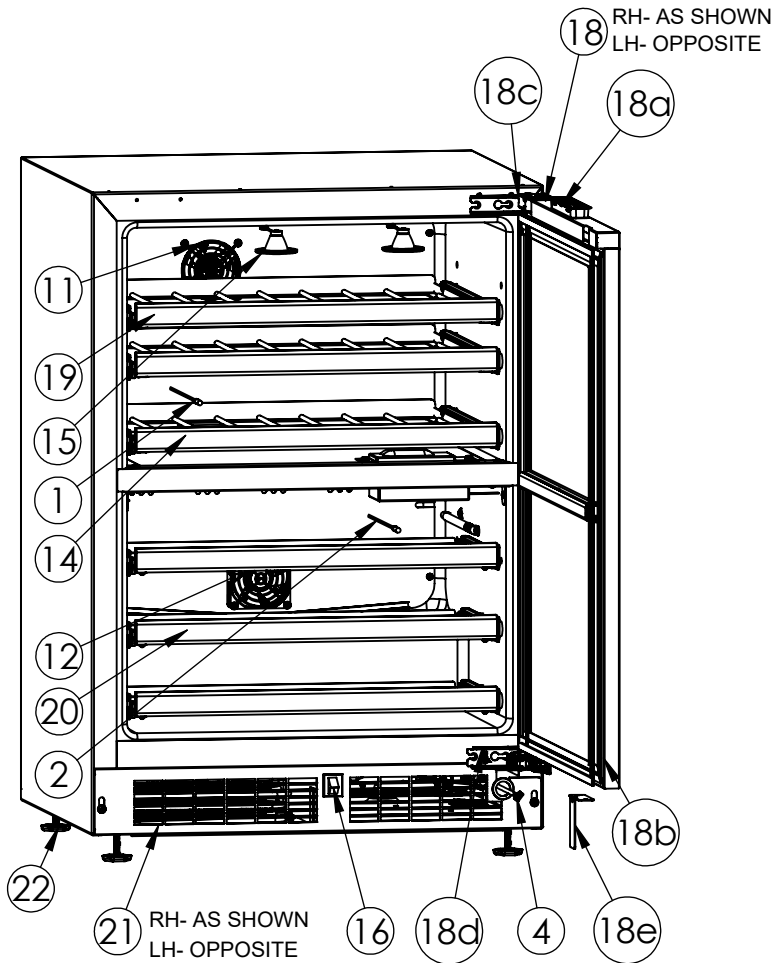

Service Parts List

marvelrefrigeration.com
800-223-3900

ML24WDP4LP1/ML24WDP4RP1		
Item	Description	Marvel P/N
1	Upper Zone Thermistor	S41050420-BLK
2	Lower Zone Termistor	S41050420-BLK
3	Defrost Thermistor	S41050420-BLK
4	Comm Cable	S41013555-LS
5	Main Board	S41050401-017
6	Embraco Compressor	42249211
7	5uF Run Capacitor	S41013510
8	Evaporator & Heat Exchanger	42249125
9	Condenser	42249374
10	Condenser Fan Motor, Blade&Shroud	42249159
11	Upper Evap Fan	42249149
12	Lower Evap Fan	42249149
13	Front Damper	42249123
14	Rear Damper	42249123
15	White LED Light	42249105
16	Black Rocker Light Switch	42246922
17	Upper Zone Heater	42249302
18	LH Solid Overlay Door RH Solid Overlay Glass Door 18a. Display: S41050442-DZ 18b. Black Gasket: S31580-035 18c. Upper Artic Hinge: S41013108-LH(LH) Or S41013108-RH(RH) 18d. Lower Artic Hinge: S41013197-LH(LH) Or S41013197-RH(RH) 18e. Striker Plate: S41014362-BLK	42249557 42249558
19	8-Bottle Wine Shelf	S42138121-NAT
20	4-Bottle Wine Shelf	S42138122-NAT
21	LH Black Grille RH Black Grille	S41014476-BL S41014476-BR
22	Leveling Legs(4)	42243808
23	Power Cord	S41050429