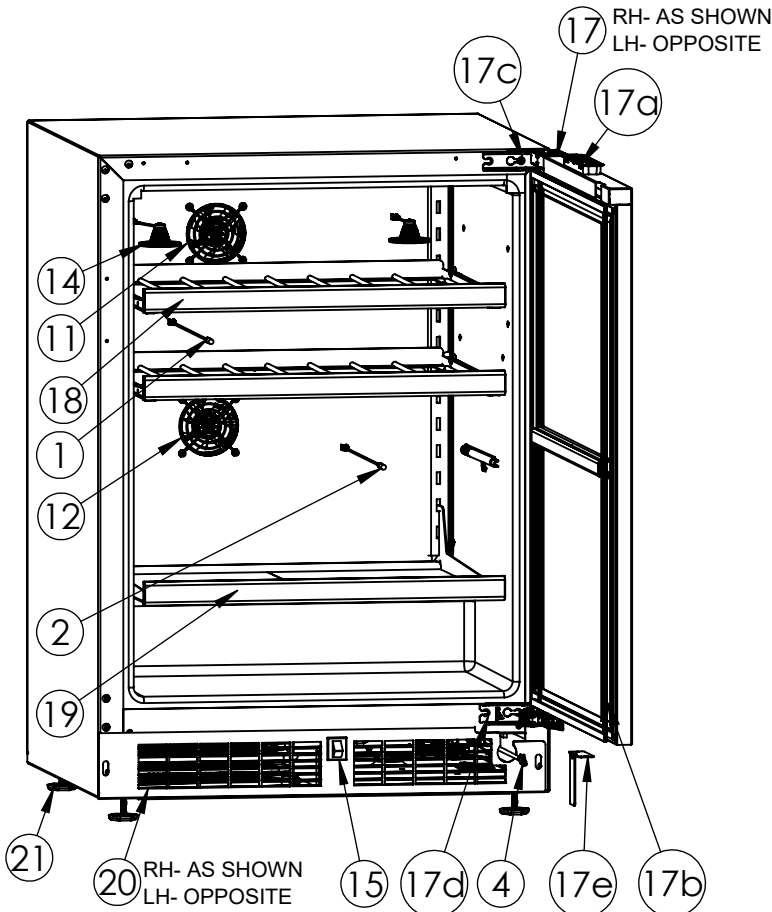

Service Parts List

marvelrefrigeration.com
800-223-3900

ML24WBP2LP1/ML24WBPRP1		
Item	Description	Marvel P/N
1	Upper Zone Thermistor	S41050420-BLK
2	Lower Zone Thermistor	S41050420-BLK
3	Defrost Thermistor	S41050420-BLK
4	Comm Cable	S41013555-LS
5	Main Board	S41050401-030
6	Embraco Compressor	42249211
7	5uF Run Cap	S41013510
8	Evaporator	42249597
9	Condenser	42249374
10	Condenser Fan Motor, Blade&Shroud	42249159
11	Upper Evap Fan	42249149
12	Lower Evap Fan	42249149
13	Damper	42249123
14	White LED Light	42249105
15	Black Rocker Light Switch	42246922
16	Upper Zone Heater	S42418416
17	LH Solid Overlay Door RH Solid Overlay Door 17a. Display: S41050442-DZ 17b. Black Gasket: S31580-035 17c. Upper Artic Hinge: S41013108-LH(LH) Or S41013108-RH(RH) 17d. Lower Artic Hinge: S41013197-LH(LH) Or S41013197-RH(RH) 17e. Striker Plate: S41014362-BLK	42249287 42249286
18	8-Bottle Wine Shelf	S42418121-WBB
19	50/50 Wine/Beverage Shelf	S42138464-BLK
20	LH Black Grille RH Black Grille	S41014476-BL S41014476-BR
21	Leveling Legs(4)	42243808
22	Power Cord	S41050429