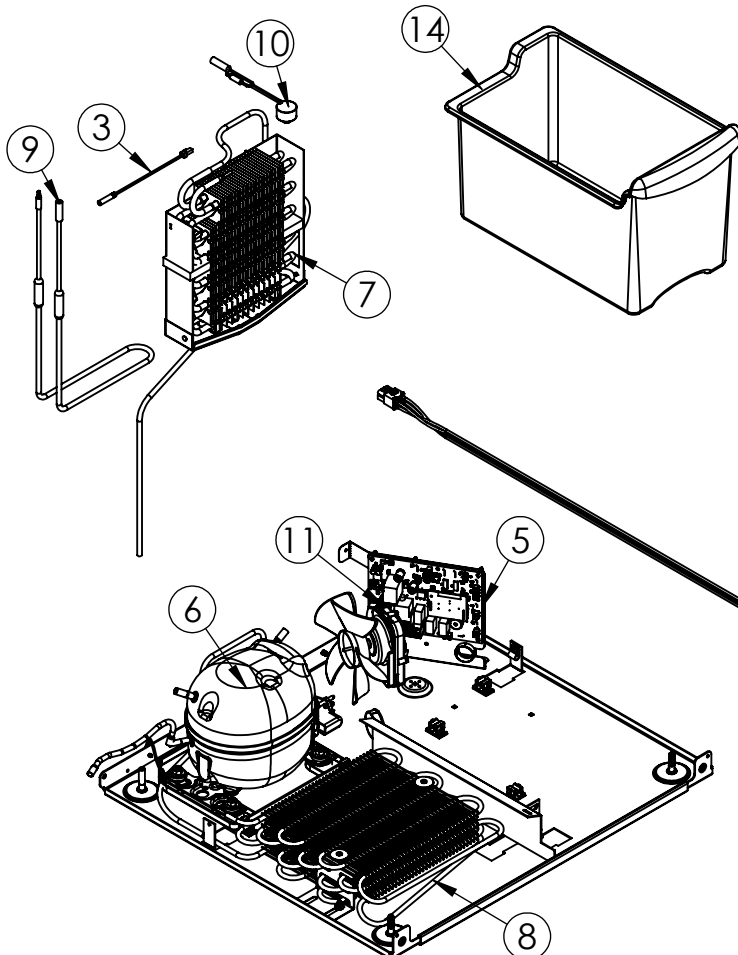

Service Parts List

marvelrefrigeration.com
800-223-3900

| ML24RIS4LS1/ML24RIS4RS1 | | |
|-------------------------|--|------------------------------|
| Item | Description | Marvel P/N |
| 1 | Freezer Thermistor | 42249157 |
| 2 | Fridge Thermistor | 42249157 |
| 3 | Defrost Thermistor | S41050531 |
| 4 | Comm Cable | S41013555-LS |
| 5 | Main Board | S41050401-007 |
| 6 | Embraco Compressor | 42248158 |
| 7 | Evaporator and Heat Exchanger | 42249121 |
| 8 | Condensor | 42249374 |
| 9 | Defrost Heater | 42249372 |
| 10 | Defrost Thermostat | S41013590 |
| 11 | Condenser Fan Motor, Blade, & Shroud | 42249159 |
| 12 | Freezer Door | 42249334 |
| 13 | Icemaker Module | S41013012-004 |
| 14 | Ice Bucket | S41013552-CLR |
| 15 | Freezer Fan | S41013588 |
| 16 | Fridge Fan | S41013096 |
| 17 | Damper | 42249123 |
| 18 | White LED Light | 42249105 |
| 19 | Black Rocker Light Switch | 42246922 |
| 20 | LH Stainless Steel Door RH Stainless Steel Door 20a. Display: S41050442-RFI 20b. Black Gasket: S31580-034 20c. Chrome Hinge PKG: 42249127(LH) Or 42249128(RH) 20d. Door Stop: 42249353(LH) Or 42249352(RH) 20e. Striker Plate: S41014415-BLK | 42249237 42249238 |
| 21 | White Offset Shelf | S42138539-WHT |
| 22 | Utility Bin Shelf | 42249325 |
| 23 | Utility Bin | 42249326 |
| 24 | Water Supply Valve | S42418331 |
| 25 | LH Black Grille RH Black Grille | S41014476-BL S41014476-BR |
| 26 | Leveling Legs(4) | 42243808 |
| 27 | Power Cord | S41050429 |