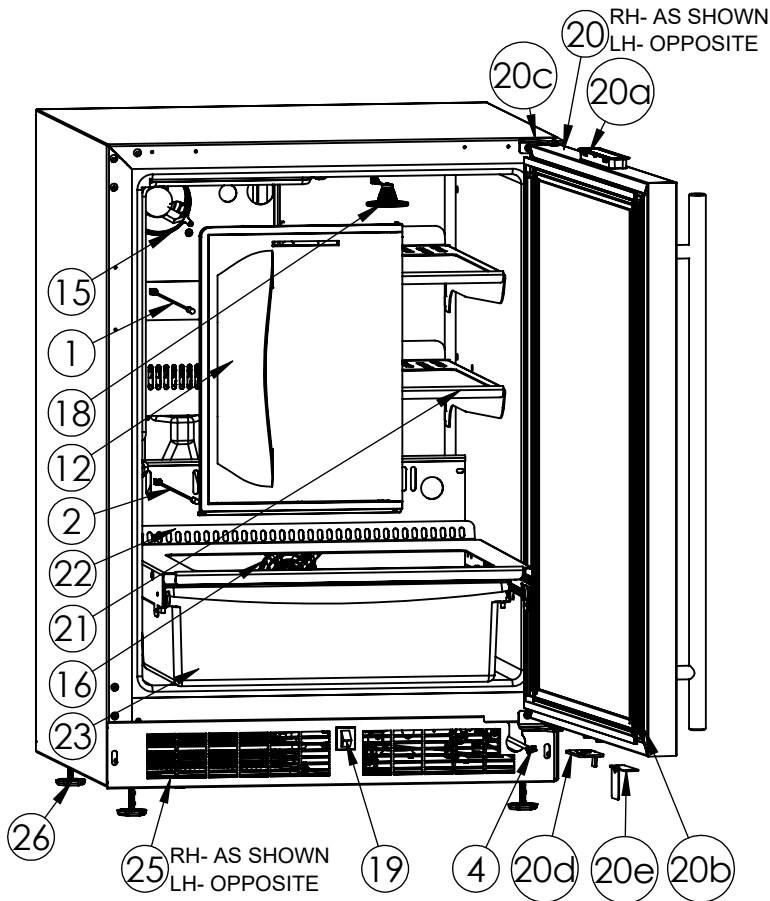

Service Parts List

marvelrefrigeration.com
800-223-3900

| ML24RIS4LS1/ML24RIS4RS1 | | |
|-------------------------|--|------------------------------|
| Item | Description | Marvel P/N |
| 1 | Freezer Thermistor | 42249157 |
| 2 | Fridge Thermistor | 42249157 |
| 3 | Defrost Thermistor | S41050531 |
| 4 | Comm Cable | S41013555-LS |
| 5 | Main Board | S41050401-007 |
| 6 | Embraco Compressor | 42248158 |
| 7 | Evaporator and Heat Exchanger | 42249121 |
| 8 | Condensor | 42249374 |
| 9 | Defrost Heater | 42249372 |
| 10 | Defrost Thermostat | S41013590 |
| 11 | Condenser Fan Motor, Blade, & Shroud | 42249159 |
| 12 | Freezer Door | 42249334 |
| 13 | Icemaker Module | S41013012-004 |
| 14 | Ice Bucket | S41013552-CLR |
| 15 | Freezer Fan | S41013588 |
| 16 | Fridge Fan | S41013096 |
| 17 | Damper | 42249123 |
| 18 | White LED Light | 42249105 |
| 19 | Black Rocker Light Switch | 42246922 |
| 20 | LH Stainless Steel Door RH Stainless Steel Door 20a. Display: S41050442-RFI 20b. Black Gasket: S31580-034 20c. Chrome Hinge PKG: 42249127(LH) Or 42249128(RH) 20d. Door Stop: 42249353(LH) Or 42249352(RH) 20e. Striker Plate: S41014415-BLK | 42249237 42249238 |
| 21 | White Offset Shelf | S42138539-WHT |
| 22 | Utility Bin Shelf | 42249325 |
| 23 | Utility Bin | 42249326 |
| 24 | Water Supply Valve | S42418331 |
| 25 | LH Black Grille RH Black Grille | S41014476-BL S41014476-BR |
| 26 | Leveling Legs(4) | 42243808 |
| 27 | Power Cord | S41050429 |