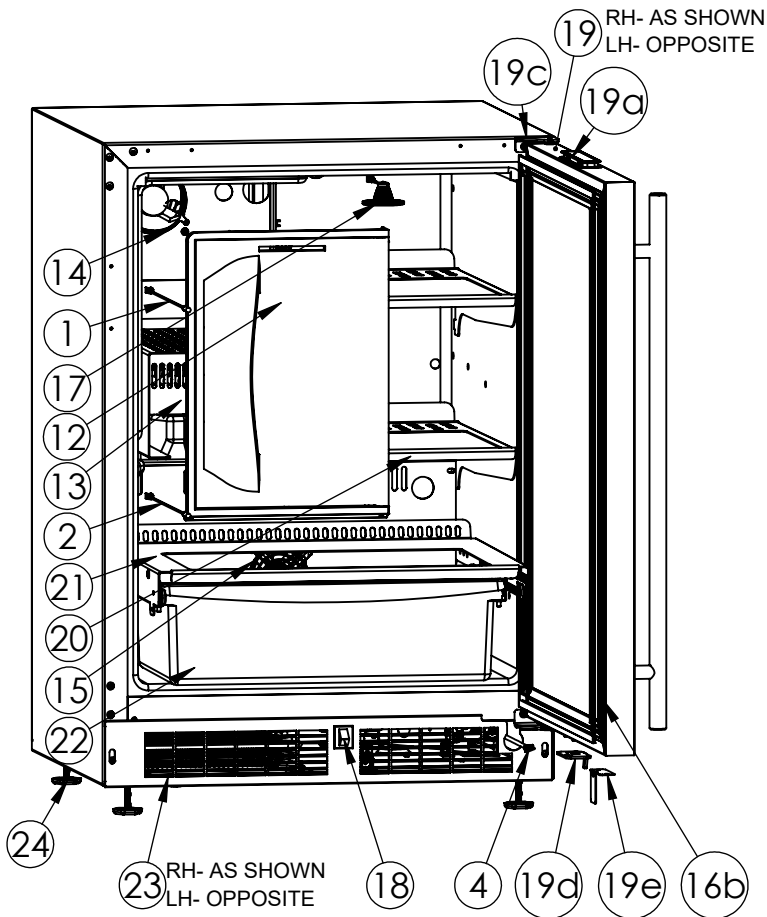

Service Parts List

marvelrefrigeration.com
800-223-3900

ML24RFS3LS1/ML24RFS3RS1		
Item	Description	Marvel P/N
1	Freezer Thermistor	42249157
2	Fridge Thermistor	42249157
3	Defrost Thermistor	S41050531
4	Comm Cable	S41013555-LS
5	Main Board	S41050480-006
6	Embraco Compressor	42248158
7	Evaporator and Heat Exchanger	42249121
8	Condensor	42249374
9	Defrost Heater	42249372
10	Defrost Thermostat	S41013590
11	Condenser Fan Motor, Blade, & Shroud	42249159
12	Freezer Door	42249334
13	Freezer Shelf	S41013605-WHT
14	Freezer Fan	S41013588
15	Fridge Fan	S41013096
16	Damper	42249123
17	White LED Light	42249105
18	Black Rocker Light Switch	42246922
19	LH Solid Overlay Door RH Solid Overlay Door 16a. Display: S41050442-AR 16b. Black Gasket: S31580-034 16c. Chrome Hinge PKG: 42249127(LH) Or 42249128 16d. Door Stop: 42249353(LH) Or 42249128(RH) 16e. Striker Plate: S41014415-BLK	42249237 42249238
20	White Offset Shelf	S42138539-WHT
21	Utility Bin Shelf	42249325
22	Utility Bin	42249326
23	LH Black Grille RH Black Grille	S41014476-BL S41014476-BR
24	Leveling Legs(4)	42243808
25	Power Cord	S41050429