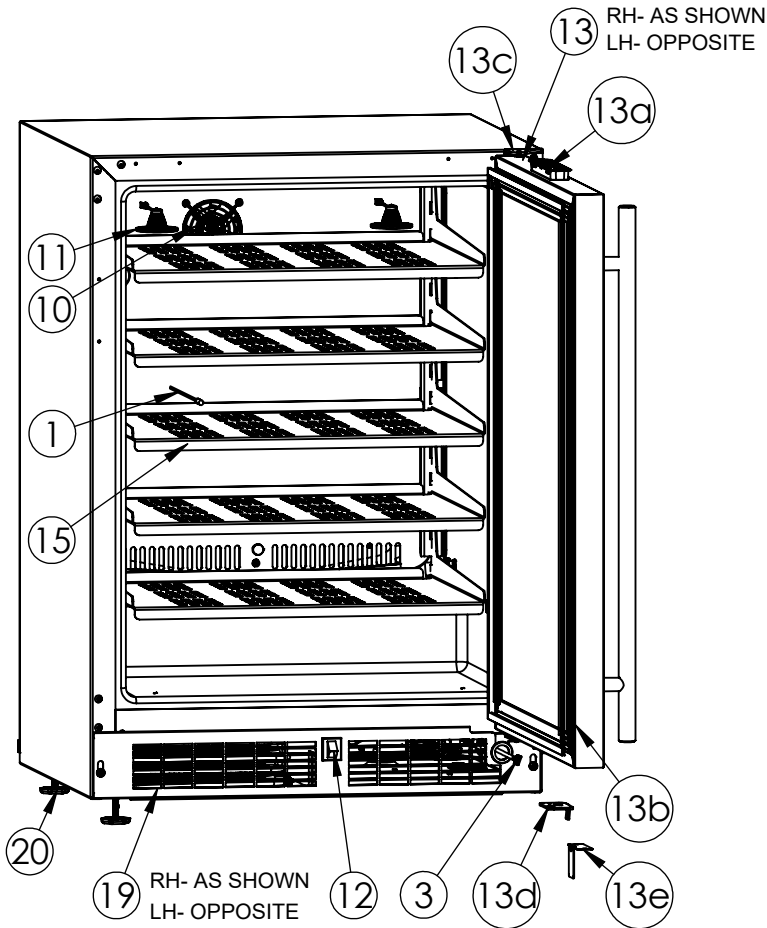

Service Parts List

marvelrefrigeration.com
800-223-3900

ML24RA1S1LS/ML24RA1S1RS		
Item	Description	Marvel P/N
1	Cabinet Thermistor	42249157
2	Defrost Thermistor	42249157
3	Comm Cable	S41013555-LS
4	Main Board	S41050480-005
5	Embraco Compressor	42249211
6	5uF Run Cap	S41013510
7	Evaporator & Hear Exchanger	42249115
8	Condenser	42249374
9	Condenser Fan Motor, Blade, & Shroud	42249159
10	Evap Fan	42249149
11	White LED Light	42249105
12	Black Rocker Light Switch	42246922
13	LH SS Door RH SS Door 13a. Display: S41050442-AR 13b. Black Gasket: S31580-34 13c. Chrome Hinge PKG: 42249127(LH) Or 42249128(RH) 13d. Door Stop: 42249353(LH) Or 42249352(RH) 13e. Striker Plate: S41014415-BLK	42249235 42249236
14	Perforated Metal Shelf	S41013646-WHT
15	Mechanical Switch Convert Kit-BL Mechanical Switch Convert Kit-BR	42249427 42249428
16	LH Black Grille RH Black Grille	S41014476-BL S41014476-BR
17	Leveling Legs(4)	42243808
18	Power Cord	S41050429