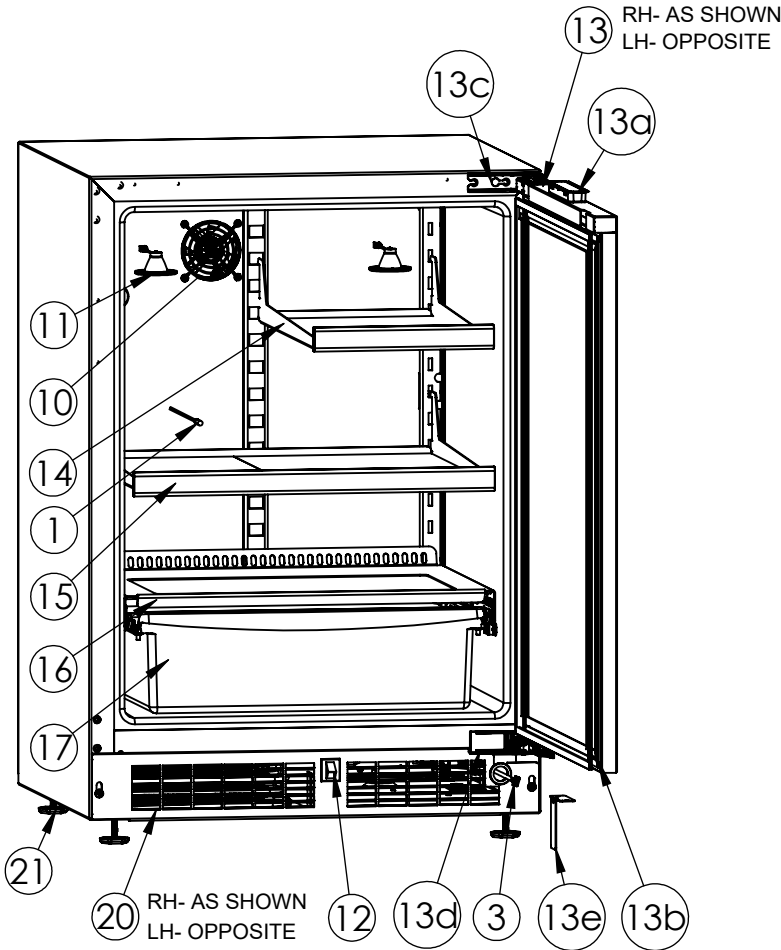

Service Parts List

marvelrefrigeration.com
800-223-3900

ML24BR1P3LP/ML24BR1P3RP		
Item	Description	Marvel P/N
1	Cabinet Thermistor	42249157
2	Defrost Thermistor	42249157
3	Long Comm Cable	S41013555-LS
4	Main Board	S41050480-001
5	Embraco Compressor	42249211
6	5uF Run Capacitor	S41013510
7	Evaporator & Hear Exchanger	42249115
8	Condenser	42249374
9	Condenser Fan Motor, Blade&Shroud	42249159
10	Evap Fan	42249149
11	White LED Light	42249105
12	Black Rocker Light Switch	42246922
13	LH Overlay Solid Door RH Overlay Solid Door 13a. Display: S41050442-AR 13b. Black Gasket: S31580-035 13c. Upper Artic Hinge: S41013108-LH(LH) Or S41013108-RH(RH) 13d. Lower Artic Hinge: S41013197-LH(LH) Or S41013197-RH(RH) 13e. Striker Plate: S41014362-BLK	42249365 42249364
14	Half-Width Beverage Shelf	S42138136-BLK
15	60/40 Split Convertable Shelf	S42138140-BLK
16	Utility Bin Shelf	S42133165-BLK
17	Utility Bin	S42133102-BLK
18	Mechanical Switch Convert Kit-BL Mechanical Switch Convert Kit-BR	42249437 42249438
19	LH Black Grille RH Black Grille	S41014476-BL S41014476-BR
20	Leveling Legs(4)	42243808
21	Power Cord	S41050429