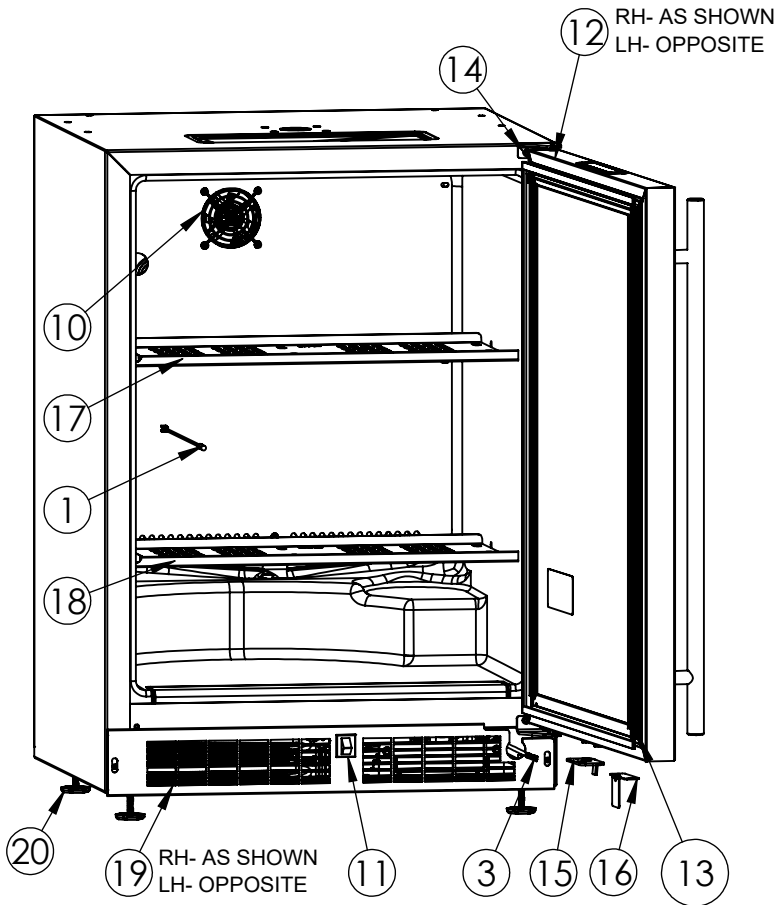

Service Parts List

marvelrefrigeration.com
800-223-3900

ML24BNS2LS1/ML24BNS2RS1

Item	Description	Marvel P/N
1	Cab Thermistor	42249157
2	Defrost Thermistor	42249157
3	Long Comm Cable-LH Short Comm Cable-RH	S41013555-LS S41013555-RS
4	Main Board	S41050480-041
5	Compressor	42248732
6	Run Capacitor	42248156
7	Evaporator (Includes Drier S41013226)	42249115
8	Condenser	42249374
9	Condenser Fan Motor, Shroud, and 5" Fan Blade	42249171
10	Evaporator Fan	42249149
11	Black Rocker Light Switch	42246922
12	LH SS Door RH SS Door	42249235 42249236
13	Black Gasket	S31580-034
14	LH Chrome Hinge PKG RH Chrome Hinge PKG	42249127 42249128
15	LH Door Stop RH Door Stop	42249353 42249352
16	Striker Plate	S41014415-BLK
17	HK SS Upper Shelf	S41013162
18	HK SS Lower Shelf	S41013163
19	LH Black Grille RH Black Grille	S41014476-BL S41014476-BR
20	Leveling Legs(4)	42243808
21	Power Cord *	S41050429
22	Sump Grate	S41014006
23	32oz. Drain Bottle	S41013382