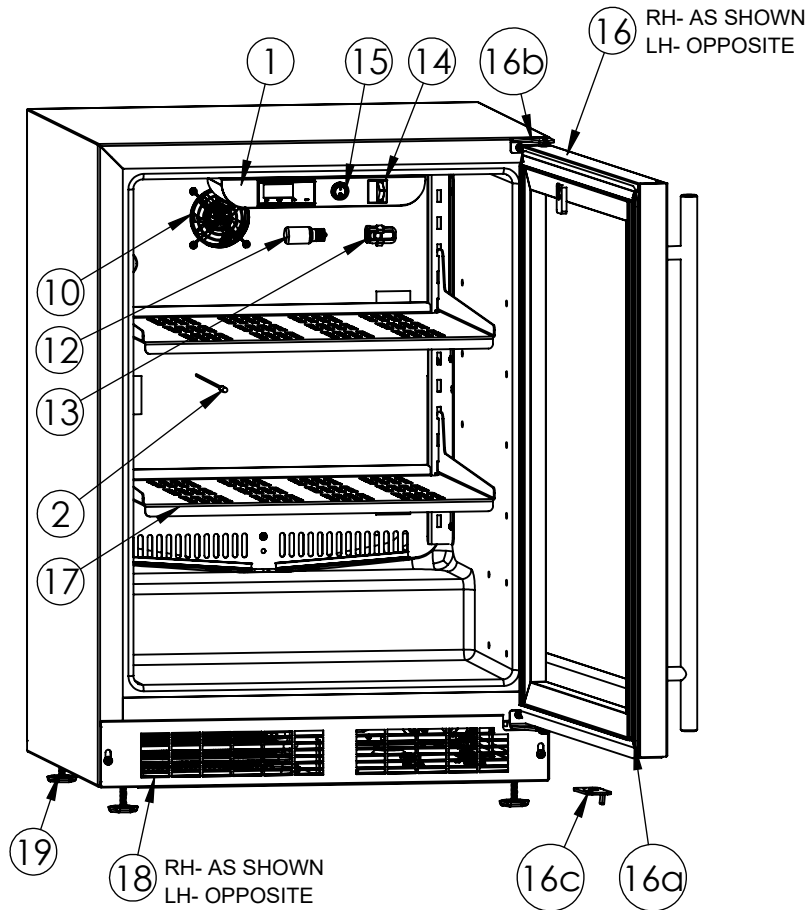

Service Parts List

marvelrefrigeration.com
800-223-3900

ML24BC2G0LS/ML24BC2G0RS		
Item	Description	Marvel P/N
1	Display Board & Housing	S42418241-BLK
2	Cabinet Thermistor	S41050420-BLK
3	Defrost Thermistor	42249157
4	Main Board	S41050526-06
5	Embraco Compressor	42249211
6	Run Capacitor	S41013510
7	Evaporator & Hear Exchanger	42249115
8	Condenser	42249374
9	Condenser Fan Motor, Blade & Shroud	42249159
10	Evap Fan	42249149
11	Fan Power Supply	42248893
12	25 Watt Light Bulb	42248442
13	Light Socket	42244648
14	Black Rocker Light Switch	42246922
15	Black Display Light Switch	42246921
16	LH SS Glass Door RH SS Glass Door 16a. Black Gasket: 41013317-001 16b. Chrome Hinge PKG: 42249127 (LH) Or 42249128 (RH) 16c. Door Stop: 42249353 (LH) Or 42249352 (RH)	42249263 42249264
17	FreshFlo Shelf	S41013646-BLK
18	LH Black Grille RH Black Grille	42249301 42249300
19	Leveling Legs(4)	42243808
20	Power Cord	S41050429