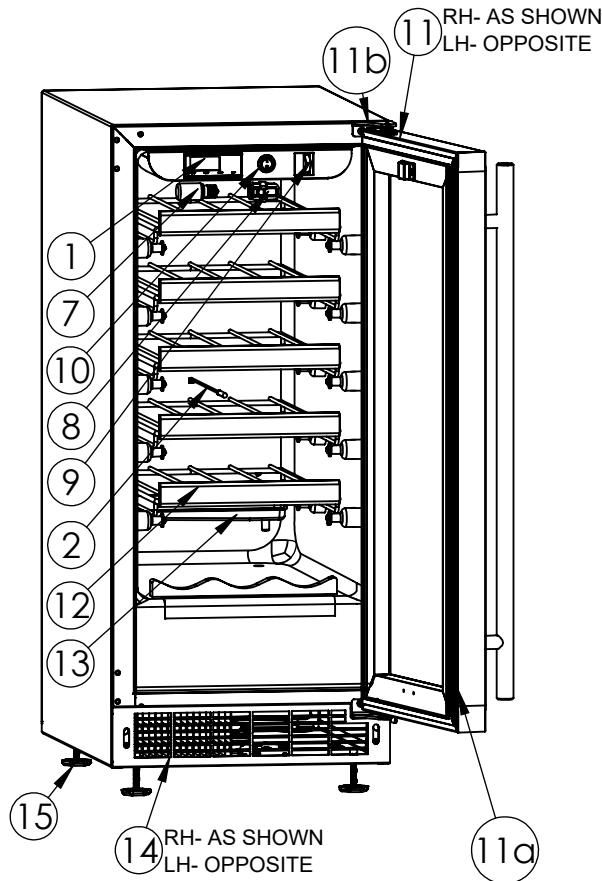

Service Parts List

marvelrefrigeration.com
800-223-3900

| 30WCM768/30WCM769 (ML15WSG0RS/LS) | | |
|-----------------------------------|---|--|
| Item | Description | Marvel P/N |
| 1 | Prime Control | 42247306 |
| 2 | Thermistor | 42248963 |
| 3 | Embraco Compressor | 42242896 |
| 4 | Evaporator & Heat Exchanger | 42244612 |
| 5 | Condenser | 42242893 |
| 6 | Condenser Fan Motor and Blade | 42246338 |
| 7 | 15 Watt Light Blub | S41003558 |
| 8 | Light Socket | 42244648 |
| 9 | Black Rocker Light Switch | 42246922 |
| 10 | Black Display Light Switch | 42246921 |
| 11 | LH SS Glass Door RH SS Glass Door 11a. Black Gasket: 42243908 11b. Chrome/SS Hinges: 42248043 (LH) Or 42248042 (RH) | S52036296-SLB S52036296-SRB |
| 12 | 4-Bottle Wine Rack | S42137899-WC |
| 13 | Black Drip Tray | 42247135 |
| 14 | LH Black Grille RH Black Grille | S41012181-LHB S41012181-RHB |
| 15 | Leveling Legs(4) | 42243808 |
| 16 | Power Cord | S41011747 |