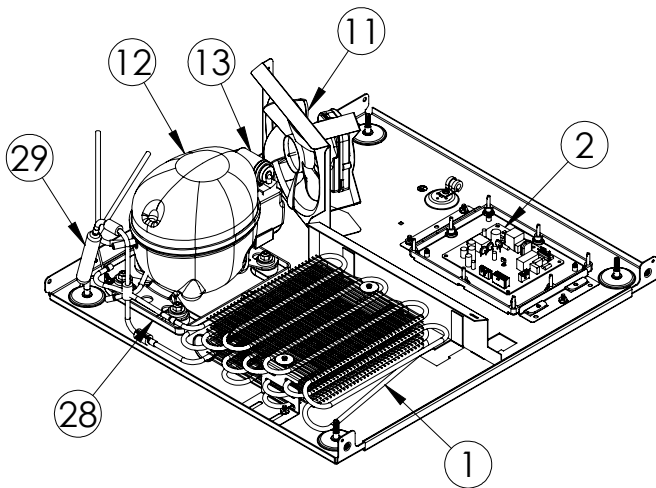

Service Parts List

marvelrefrigeration.com
616-754-5601

MARE224-SS51A		
ITEM	DESCRIPTION	MARVEL P/N
1	CONDENSER ASSEMBLY	S41015869
2	MAIN CONTROL BOARD KIT	S42088820
3	GRILLE	S41015806-SS
4	LED LIGHT STRIP	S68100
5	BLACK ROCKER LIGHT SWITCH	42246922
6	EVAPORATOR ASSEMBLY	42249407
7	THERMISTOR ASSEMBLY	S41015903-GRY
8	UI DISPLAY KIT	S68166-01
9	ACCESS COVER	S41015716
10	MECHANICAL HARNESS KIT*	S41015773
11	CONDENSER FAN ASSEMBLY	42249159
12	COMPRESSOR	S41015395
13	COMPRESSOR ELECTRICALS	S41015921
14	DOOR ASSEMBLY	S42038993-SLL
15	EVAP FAN	42249149
16	DOOR GASKET	S31580-037
17	DOOR STOP	S41015708-SS
18	STRIKER PLATE	S41015709-BLK
19	HINGE PKG	S52411635-CHR
20	HALF GLASS SHELF	S42413206-WHT
21	FULL FRAME GLASS SHELF	S42413205-002
22	CRISPER GLASS SHELF	42249325
23	CRISPER BIN W/RAILS	42249326
24	UPPER DOOR BAR KIT	S41009473-AUPR
25	LOWER DOOR BAR KIT	S41009473-ALWR
26	LEG LEVELERS (4)	42243808
27	POWER CORD	S41050606
28	DRAIN PAN	S41013227
29	DRIER	S41013226
30	KEYS(2)	42244506
31	CARTON ASSEMBLY*	42249633

* NOT PICTURED