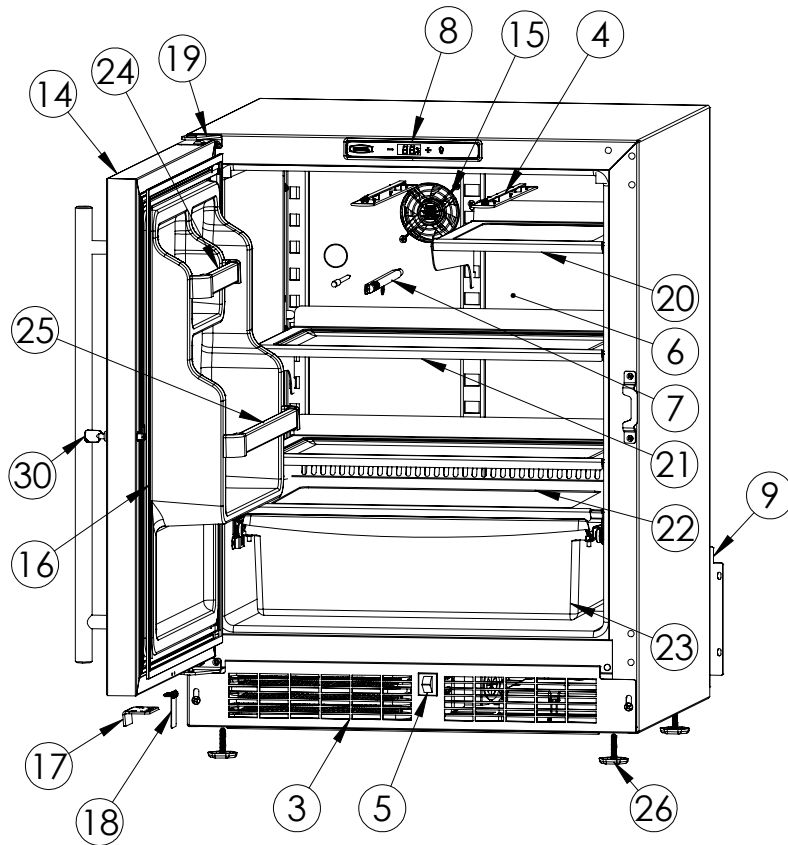

Service Parts List

marvelrefrigeration.com
616-754-5601

MARE224-SS51A		
ITEM	DESCRIPTION	MARVEL P/N
1	CONDENSER ASSEMBLY	S41015869
2	MAIN CONTROL BOARD KIT	S42088820
3	GRILLE	S41015806-SS
4	LED LIGHT STRIP	S68100
5	BLACK ROCKER LIGHT SWITCH	42246922
6	EVAPORATOR ASSEMBLY	42249407
7	THERMISTOR ASSEMBLY	S41015903-GRY
8	UI DISPLAY KIT	S68166-01
9	ACCESS COVER	S41015716
10	MECHANICAL HARNESS KIT*	S41015773
11	CONDENSER FAN ASSEMBLY	42249159
12	COMPRESSOR	S41015395
13	COMPRESSOR ELECTRICALS	S41015921
14	DOOR ASSEMBLY	S42038993-SLL
15	EVAP FAN	42249149
16	DOOR GASKET	S31580-037
17	DOOR STOP	S41015708-SS
18	STRIKER PLATE	S41015709-BLK
19	HINGE PKG	S52411635-CHR
20	HALF GLASS SHELF	S42413206-WHT
21	FULL FRAME GLASS SHELF	S42413205-002
22	CRISPER GLASS SHELF	42249325
23	CRISPER BIN W/RAILS	42249326
24	UPPER DOOR BAR KIT	S41009473-AUPR
25	LOWER DOOR BAR KIT	S41009473-ALWR
26	LEG LEVELERS (4)	42243808
27	POWER CORD	S41050606
28	DRAIN PAN	S41013227
29	DRIER	S41013226
30	KEYS(2)	42244506
31	CARTON ASSEMBLY*	42249633

* NOT PICTURED