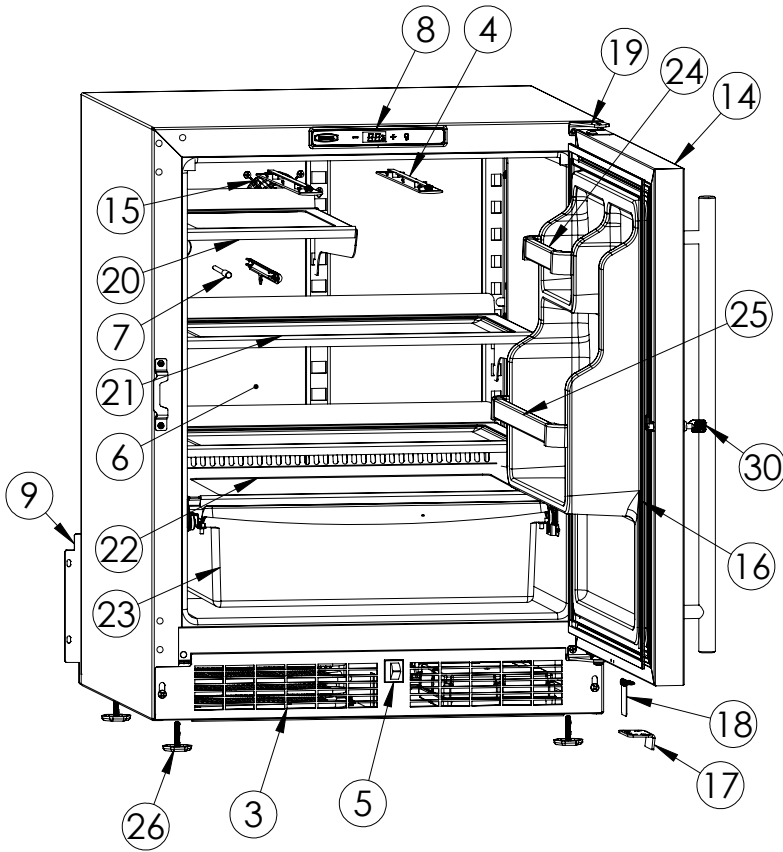

# Service Parts List

marvelrefrigeration.com  
616-754-5601

MARE224-SS41A		
ITEM	DESCRIPTION	MARVEL P/N
1	CONDENSER ASSEMBLY	S41015869
2	MAIN CONTROL BOARD KIT	S42088820
3	GRILLE	S41015806-SS
4	LED LIGHT STRIP	S68100
5	BLACK ROCKER LIGHT SWITCH	42246922
6	EVAPORATOR ASSEMBLY	42249407
7	THERMISTOR ASSEMBLY	S41015903-GRY
8	UI DISPLAY KIT	S68166-01
9	ACCESS COVER	S41015716
10	MECHANICAL HARNESS KIT*	S41015773
11	CONDENSER FAN ASSEMBLY	42249159
12	COMPRESSOR	S41015395
13	COMPRESSOR ELECTRICALS	S41015921
14	DOOR ASSEMBLY	S42038993-SLR
15	EVAP FAN	42249149
16	DOOR GASKET	S31580-037
17	DOOR STOP	S41015708-SS
18	STRIKER PLATE	S41015709-BLK
19	HINGE PKG	S52411635-CHR
20	HALF GLASS SHELF	S42413206-WHT
21	FULL FRAME GLASS SHELF	S42413205-002
22	CRISPER GLASS SHELF	42249325
23	CRISPER BIN W/RAILS	42249326
24	UPPER DOOR BAR KIT	S41009473-AUPR
25	LOWER DOOR BAR KIT	S41009473-ALWR
26	LEG LEVELERS (4)	42243808
27	POWER CORD	S41050606
28	DRAIN PAN	S41013227
29	DRIER	S41013226
30	KEYS(2)	42244506
31	CARTON ASSEMBLY*	42249633

\* NOT PICTURED