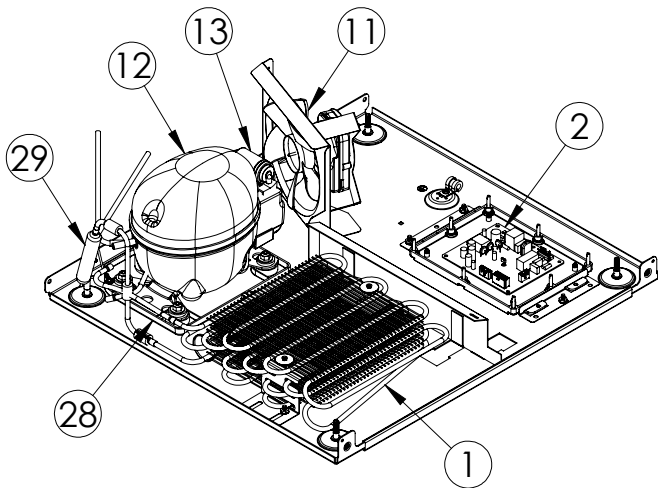

# Service Parts List

marvelrefrigeration.com  
616-754-5601

MARE224-SS41A		
ITEM	DESCRIPTION	MARVEL P/N
1	CONDENSER ASSEMBLY	S41015869
2	MAIN CONTROL BOARD KIT	S42088820
3	GRILLE	S41015806-SS
4	LED LIGHT STRIP	S68100
5	BLACK ROCKER LIGHT SWITCH	42246922
6	EVAPORATOR ASSEMBLY	42249407
7	THERMISTOR ASSEMBLY	S41015903-GRY
8	UI DISPLAY KIT	S68166-01
9	ACCESS COVER	S41015716
10	MECHANICAL HARNESS KIT*	S41015773
11	CONDENSER FAN ASSEMBLY	42249159
12	COMPRESSOR	S41015395
13	COMPRESSOR ELECTRICALS	S41015921
14	DOOR ASSEMBLY	S42038993-SLR
15	EVAP FAN	42249149
16	DOOR GASKET	S31580-037
17	DOOR STOP	S41015708-SS
18	STRIKER PLATE	S41015709-BLK
19	HINGE PKG	S52411635-CHR
20	HALF GLASS SHELF	S42413206-WHT
21	FULL FRAME GLASS SHELF	S42413205-002
22	CRISPER GLASS SHELF	42249325
23	CRISPER BIN W/RAILS	42249326
24	UPPER DOOR BAR KIT	S41009473-AUPR
25	LOWER DOOR BAR KIT	S41009473-ALWR
26	LEG LEVELERS (4)	42243808
27	POWER CORD	S41050606
28	DRAIN PAN	S41013227
29	DRIER	S41013226
30	KEYS(2)	42244506
31	CARTON ASSEMBLY*	42249633

\* NOT PICTURED