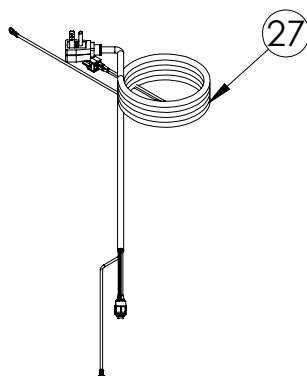

# Service Parts List

marvelrefrigeration.com  
616-754-5601

MARE224-SS41A		
ITEM	DESCRIPTION	MARVEL P/N
1	CONDENSER ASSEMBLY	S41015869
2	MAIN CONTROL BOARD KIT	S42088820
3	GRILLE	S41015806-SS
4	LED LIGHT STRIP	S68100
5	BLACK ROCKER LIGHT SWITCH	42246922
6	EVAPORATOR ASSEMBLY	42249407
7	THERMISTOR ASSEMBLY	S41015903-GRY
8	UI DISPLAY KIT	S68166-01
9	ACCESS COVER	S41015716
10	MECHANICAL HARNESS KIT*	S41015773
11	CONDENSER FAN ASSEMBLY	42249159
12	COMPRESSOR	S41015395
13	COMPRESSOR ELECTRICALS	S41015921
14	DOOR ASSEMBLY	S42038993-SLR
15	EVAP FAN	42249149
16	DOOR GASKET	S31580-037
17	DOOR STOP	S41015708-SS
18	STRIKER PLATE	S41015709-BLK
19	HINGE PKG	S52411635-CHR
20	HALF GLASS SHELF	S42413206-WHT
21	FULL FRAME GLASS SHELF	S42413205-002
22	CRISPER GLASS SHELF	42249325
23	CRISPER BIN W/RAILS	42249326
24	UPPER DOOR BAR KIT	S41009473-AUPR
25	LOWER DOOR BAR KIT	S41009473-ALWR
26	LEG LEVELERS (4)	42243808
27	POWER CORD	S41050606
28	DRAIN PAN	S41013227
29	DRIER	S41013226
30	KEYS(2)	42244506
31	CARTON ASSEMBLY*	42249633

\* NOT PICTURED