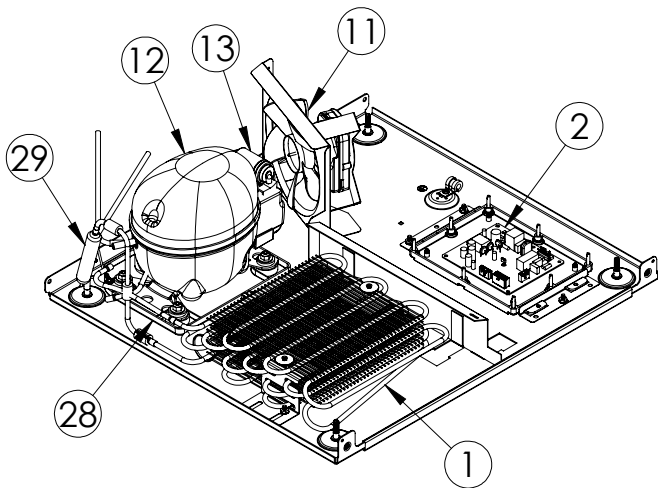

Service Parts List

marvelrefrigeration.com
616-754-5601

MARE224-IS41A

| ITEM | DESCRIPTION | MARVEL P/N |
|------|---------------------------|----------------|
| 1 | CONDENSER ASSEMBLY | S41015869 |
| 2 | MAIN CONTROL BOARD KIT | S42088820 |
| 3 | GRILLE | S41015806-BLK |
| 4 | LED LIGHT STRIP | S68100 |
| 5 | BLACK ROCKER LIGHT SWITCH | 42246922 |
| 6 | EVAPORATOR ASSEMBLY | 42249407 |
| 7 | THERMISTOR ASSEMBLY | S41015903-GRY |
| 8 | UI DISPLAY KIT | S68166-01 |
| 9 | ACCESS COVER | S41015716 |
| 10 | MECHANICAL HARNESS KIT * | S41015773 |
| 11 | CONDENSER FAN ASSEMBLY | 42249159 |
| 12 | COMPRESSOR | S41015395 |
| 13 | COMPRESSOR ELECTRICALS | S41015921 |
| 14 | DOOR ASSEMBLY | S42038995-BLR |
| 15 | EVAP FAN | 42249149 |
| 16 | DOOR GASKET | S31580-037 |
| 17 | DOOR STOP | S41015708-SS |
| 18 | STRIKER PLATE | S41015709-BLK |
| 19 | HINGE PKG | S52411635-CHR |
| 20 | HALF GLASS SHELF | S42413206-WHT |
| 21 | FULL FRAME GLASS SHELF | S42413205-002 |
| 22 | CRISPER GLASS SHELF | 42249325 |
| 23 | CRISPER BIN W/RAILS | 42249326 |
| 24 | UPPER DOOR BAR KIT | S41009473-AUPR |
| 25 | LOWER DOOR BAR KIT | S41009473-ALWR |
| 26 | LEG LEVELERS (4) | 42243808 |
| 27 | POWER CORD | S41050606 |
| 28 | DRAIN PAN | S41013227 |
| 29 | DRIER | S41013226 |
| 30 | KEYS(2) | 42244506 |
| 31 | CARTON ASSEMBLY * | 42249633 |

* NOT PICTURED