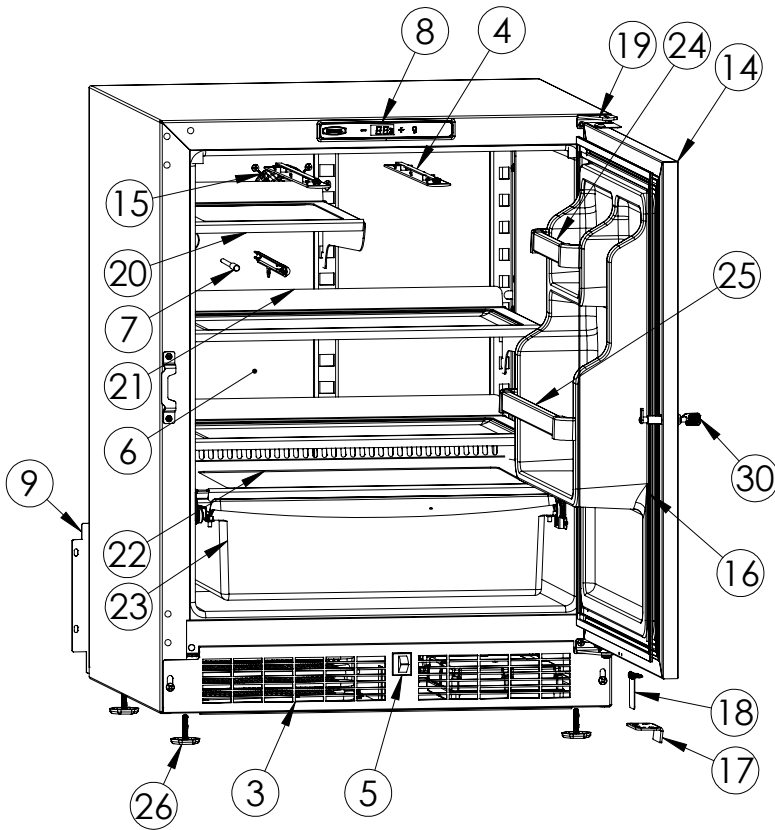

Service Parts List

marvelrefrigeration.com
616-754-5601

MARE224-IS41A

| ITEM | DESCRIPTION | MARVEL P/N |
|------|---------------------------|----------------|
| 1 | CONDENSER ASSEMBLY | S41015869 |
| 2 | MAIN CONTROL BOARD KIT | S42088820 |
| 3 | GRILLE | S41015806-BLK |
| 4 | LED LIGHT STRIP | S68100 |
| 5 | BLACK ROCKER LIGHT SWITCH | 42246922 |
| 6 | EVAPORATOR ASSEMBLY | 42249407 |
| 7 | THERMISTOR ASSEMBLY | S41015903-GRY |
| 8 | UI DISPLAY KIT | S68166-01 |
| 9 | ACCESS COVER | S41015716 |
| 10 | MECHANICAL HARNESS KIT * | S41015773 |
| 11 | CONDENSER FAN ASSEMBLY | 42249159 |
| 12 | COMPRESSOR | S41015395 |
| 13 | COMPRESSOR ELECTRICALS | S41015921 |
| 14 | DOOR ASSEMBLY | S42038995-BLR |
| 15 | EVAP FAN | 42249149 |
| 16 | DOOR GASKET | S31580-037 |
| 17 | DOOR STOP | S41015708-SS |
| 18 | STRIKER PLATE | S41015709-BLK |
| 19 | HINGE PKG | S52411635-CHR |
| 20 | HALF GLASS SHELF | S42413206-WHT |
| 21 | FULL FRAME GLASS SHELF | S42413205-002 |
| 22 | CRISPER GLASS SHELF | 42249325 |
| 23 | CRISPER BIN W/RAILS | 42249326 |
| 24 | UPPER DOOR BAR KIT | S41009473-AUPR |
| 25 | LOWER DOOR BAR KIT | S41009473-ALWR |
| 26 | LEG LEVELERS (4) | 42243808 |
| 27 | POWER CORD | S41050606 |
| 28 | DRAIN PAN | S41013227 |
| 29 | DRIER | S41013226 |
| 30 | KEYS(2) | 42244506 |
| 31 | CARTON ASSEMBLY * | 42249633 |

* NOT PICTURED