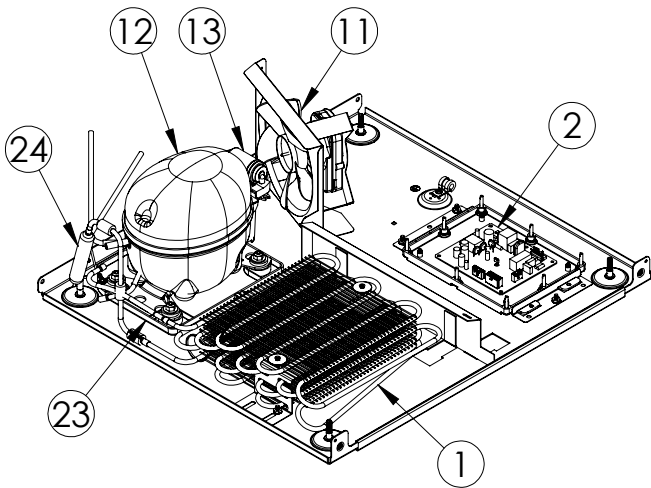

Service Parts List

marvelrefrigeration.com
616-754-5601

MARE124-SS31A		
ITEM	DESCRIPTION	MARVEL P/N
1	CONDENSER ASSEMBLY	42249374
2	MAIN CONTROL BOARD KIT	S42088820
3	GRILLE	S41015806-SS
4	LED LIGHT STRIP	S68100
5	BLACK ROCKER LIGHT SWITCH	42246922
6	EVAPORATOR ASSEMBLY	42249407
7	THERMISTOR ASSEMBLY	S41015903-BLK
8	UI DISPLAY KIT	S68166-01
9	ACCESS COVER	S41015716
10	MECHANICAL HARNESS KIT*	S41015773
11	CONDENSER FAN ASSEMBLY	42249159
12	COMPRESSOR	S41015395
13	COMPRESSOR ELECTRICALS	S41015921
14	DOOR ASSEMBLY	S42038992
15	EVAP FAN	42249149
16	DOOR GASKET	S31580-037
17	DOOR STOP	S41015708-SS
18	STRIKER PLATE	S41015709-BLK
19	HINGE PKG	S52411635-CHR
20	PERFORATED METAL SHELF	S41013646-BLK
21	LEG LEVELERS (4)	42243808
22	POWER CORD	S41050606
23	DRAIN PAN	S41013227
24	DRIER	S41013226
25	KEYS(2)	42244506
26	CARTON ASSEMBLY*	42249633

* NOT PICTURED