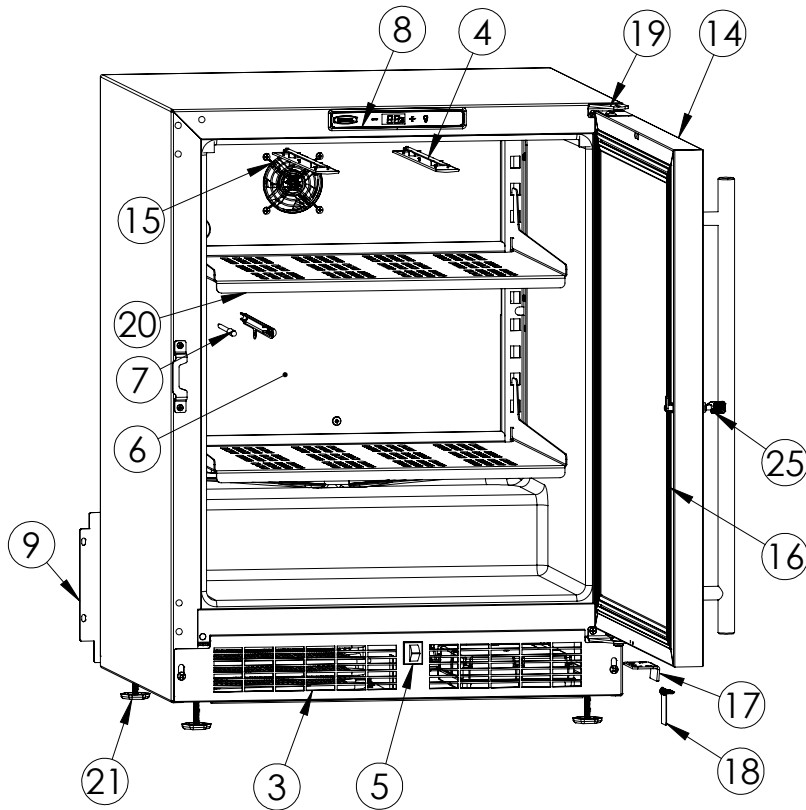

Service Parts List

marvelrefrigeration.com
616-754-5601

MARE124-SS31A		
ITEM	DESCRIPTION	MARVEL P/N
1	CONDENSER ASSEMBLY	42249374
2	MAIN CONTROL BOARD KIT	S42088820
3	GRILLE	S41015806-SS
4	LED LIGHT STRIP	S68100
5	BLACK ROCKER LIGHT SWITCH	42246922
6	EVAPORATOR ASSEMBLY	42249407
7	THERMISTOR ASSEMBLY	S41015903-BLK
8	UI DISPLAY KIT	S68166-01
9	ACCESS COVER	S41015716
10	MECHANICAL HARNESS KIT*	S41015773
11	CONDENSER FAN ASSEMBLY	42249159
12	COMPRESSOR	S41015395
13	COMPRESSOR ELECTRICALS	S41015921
14	DOOR ASSEMBLY	S42038992
15	EVAP FAN	42249149
16	DOOR GASKET	S31580-037
17	DOOR STOP	S41015708-SS
18	STRIKER PLATE	S41015709-BLK
19	HINGE PKG	S52411635-CHR
20	PERFORATED METAL SHELF	S41013646-BLK
21	LEG LEVELERS (4)	42243808
22	POWER CORD	S41050606
23	DRAIN PAN	S41013227
24	DRIER	S41013226
25	KEYS(2)	42244506
26	CARTON ASSEMBLY*	42249633

* NOT PICTURED