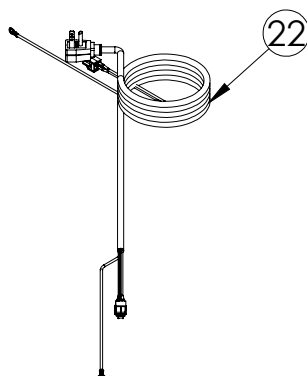

Service Parts List

marvelrefrigeration.com
616-754-5601

MARE124-SS31A		
ITEM	DESCRIPTION	MARVEL P/N
1	CONDENSER ASSEMBLY	42249374
2	MAIN CONTROL BOARD KIT	S42088820
3	GRILLE	S41015806-SS
4	LED LIGHT STRIP	S68100
5	BLACK ROCKER LIGHT SWITCH	42246922
6	EVAPORATOR ASSEMBLY	42249407
7	THERMISTOR ASSEMBLY	S41015903-BLK
8	UI DISPLAY KIT	S68166-01
9	ACCESS COVER	S41015716
10	MECHANICAL HARNESS KIT*	S41015773
11	CONDENSER FAN ASSEMBLY	42249159
12	COMPRESSOR	S41015395
13	COMPRESSOR ELECTRICALS	S41015921
14	DOOR ASSEMBLY	S42038992
15	EVAP FAN	42249149
16	DOOR GASKET	S31580-037
17	DOOR STOP	S41015708-SS
18	STRIKER PLATE	S41015709-BLK
19	HINGE PKG	S52411635-CHR
20	PERFORATED METAL SHELF	S41013646-BLK
21	LEG LEVELERS (4)	42243808
22	POWER CORD	S41050606
23	DRAIN PAN	S41013227
24	DRIER	S41013226
25	KEYS(2)	42244506
26	CARTON ASSEMBLY*	42249633

* NOT PICTURED