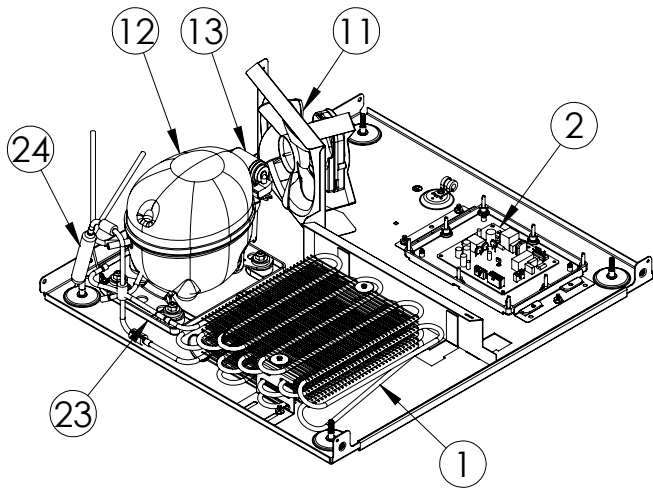

Service Parts List

marvelrefrigeration.com
616-754-5601

MARE124-SS31A		
ITEM	DESCRIPTION	MARVEL P/N
1	CONDENSER ASSEMBLY	42249374
2	MAIN CONTROL BOARD KIT	S42088820
3	GRILLE	S41015806-SS
4	LED LIGHT STRIP	S68100
5	BLACK ROCKER LIGHT SWITCH	42246922
6	EVAPORATOR ASSEMBLY	42249407
7	THERMISTOR ASSEMBLY	S41015903-BLK
8	UI DISPLAY KIT	S68166-01
9	ACCESS COVER	S41015716
10	MECHANICAL HARNESS KIT*	S41015773
11	CONDENSER FAN ASSEMBLY	42249159
12	COMPRESSOR	S41015395
13	COMPRESSOR ELECTRICALS	S41015921
14	DOOR ASSEMBLY	S42038992
15	EVAP FAN	42249149
16	DOOR GASKET	S31580-037
17	DOOR STOP	S41015708-SS
18	STRIKER PLATE	S41015709-BLK
19	HINGE PKG	S52411635-CHR
20	PERFORATED METAL SHELF	S41013646-BLK
21	LEG LEVELERS (4)	42243808
22	POWER CORD	S41050606
23	DRAIN PAN	S41013227
24	DRIER	S41013226
25	KEYS(2)	42244506
26	CARTON ASSEMBLY*	42249633

* NOT PICTURED