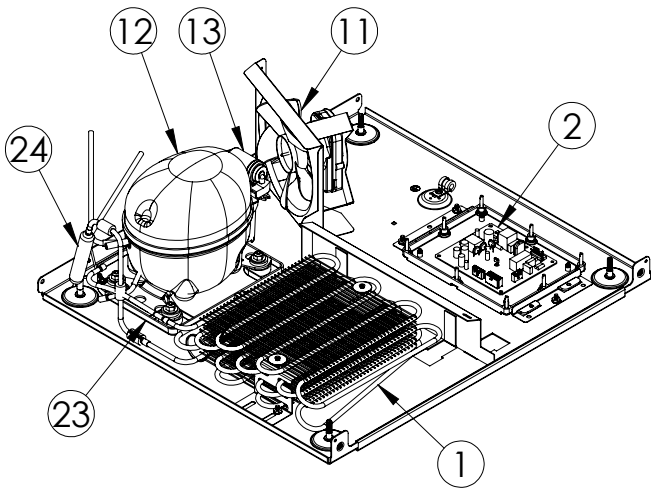

Service Parts List

marvelrefrigeration.com
616-754-5601

MARE124-SG31A		
ITEM	DESCRIPTION	MARVEL P/N
1	CONDENSER ASSEMBLY	42249374
2	MAIN CONTROL BOARD KIT	S42088820
3	GRILLE	S41015806-SS
4	LED LIGHT STRIP	S68100
5	BLACK ROCKER LIGHT SWITCH	42246922
6	EVAPORATOR ASSEMBLY	42249407
7	THERMISTOR ASSEMBLY	S41015903-BLK
8	UI DISPLAY KIT	S68166-01
9	ACCESS COVER	S41015716
10	MECHANICAL HARNESS KIT*	S41015773
11	CONDENSER FAN ASSEMBLY	42249159
12	COMPRESSOR	S41015395
13	COMPRESSOR ELECTRICALS	S41015921
14	DOOR ASSEMBLY	S42038996
15	EVAP FAN	42249149
16	DOOR GASKET	S31580-037
17	DOOR STOP	S41015708-SS
18	STRIKER PLATE	S41015709-BLK
19	HINGE PKG	S52411635-CHR
20	PERFORATED METAL SHELF	S41013646-BLK
21	LEG LEVELERS (4)	42243808
22	POWER CORD	S41050606
23	DRAIN PAN	S41013227
24	DRIER	S41013226
25	KEYS(2)	42244506
26	CARTON ASSEMBLY*	42249633

* NOT PICTURED