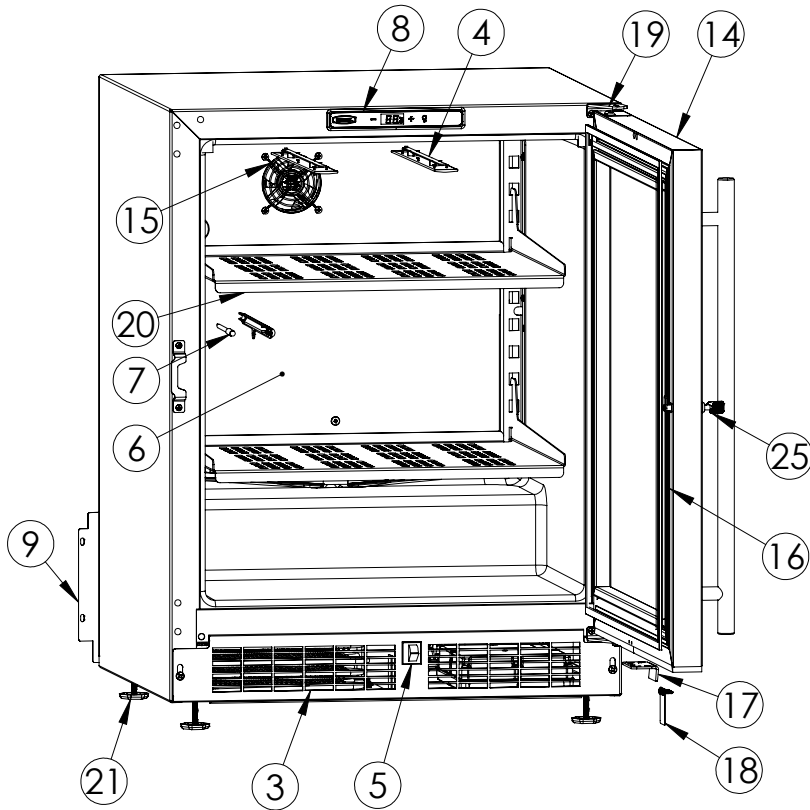

Service Parts List

marvelrefrigeration.com
616-754-5601

MARE124-SG31A		
ITEM	DESCRIPTION	MARVEL P/N
1	CONDENSER ASSEMBLY	42249374
2	MAIN CONTROL BOARD KIT	S42088820
3	GRILLE	S41015806-SS
4	LED LIGHT STRIP	S68100
5	BLACK ROCKER LIGHT SWITCH	42246922
6	EVAPORATOR ASSEMBLY	42249407
7	THERMISTOR ASSEMBLY	S41015903-BLK
8	UI DISPLAY KIT	S68166-01
9	ACCESS COVER	S41015716
10	MECHANICAL HARNESS KIT*	S41015773
11	CONDENSER FAN ASSEMBLY	42249159
12	COMPRESSOR	S41015395
13	COMPRESSOR ELECTRICALS	S41015921
14	DOOR ASSEMBLY	S42038996
15	EVAP FAN	42249149
16	DOOR GASKET	S31580-037
17	DOOR STOP	S41015708-SS
18	STRIKER PLATE	S41015709-BLK
19	HINGE PKG	S52411635-CHR
20	PERFORATED METAL SHELF	S41013646-BLK
21	LEG LEVELERS (4)	42243808
22	POWER CORD	S41050606
23	DRAIN PAN	S41013227
24	DRIER	S41013226
25	KEYS(2)	42244506
26	CARTON ASSEMBLY*	42249633

* NOT PICTURED