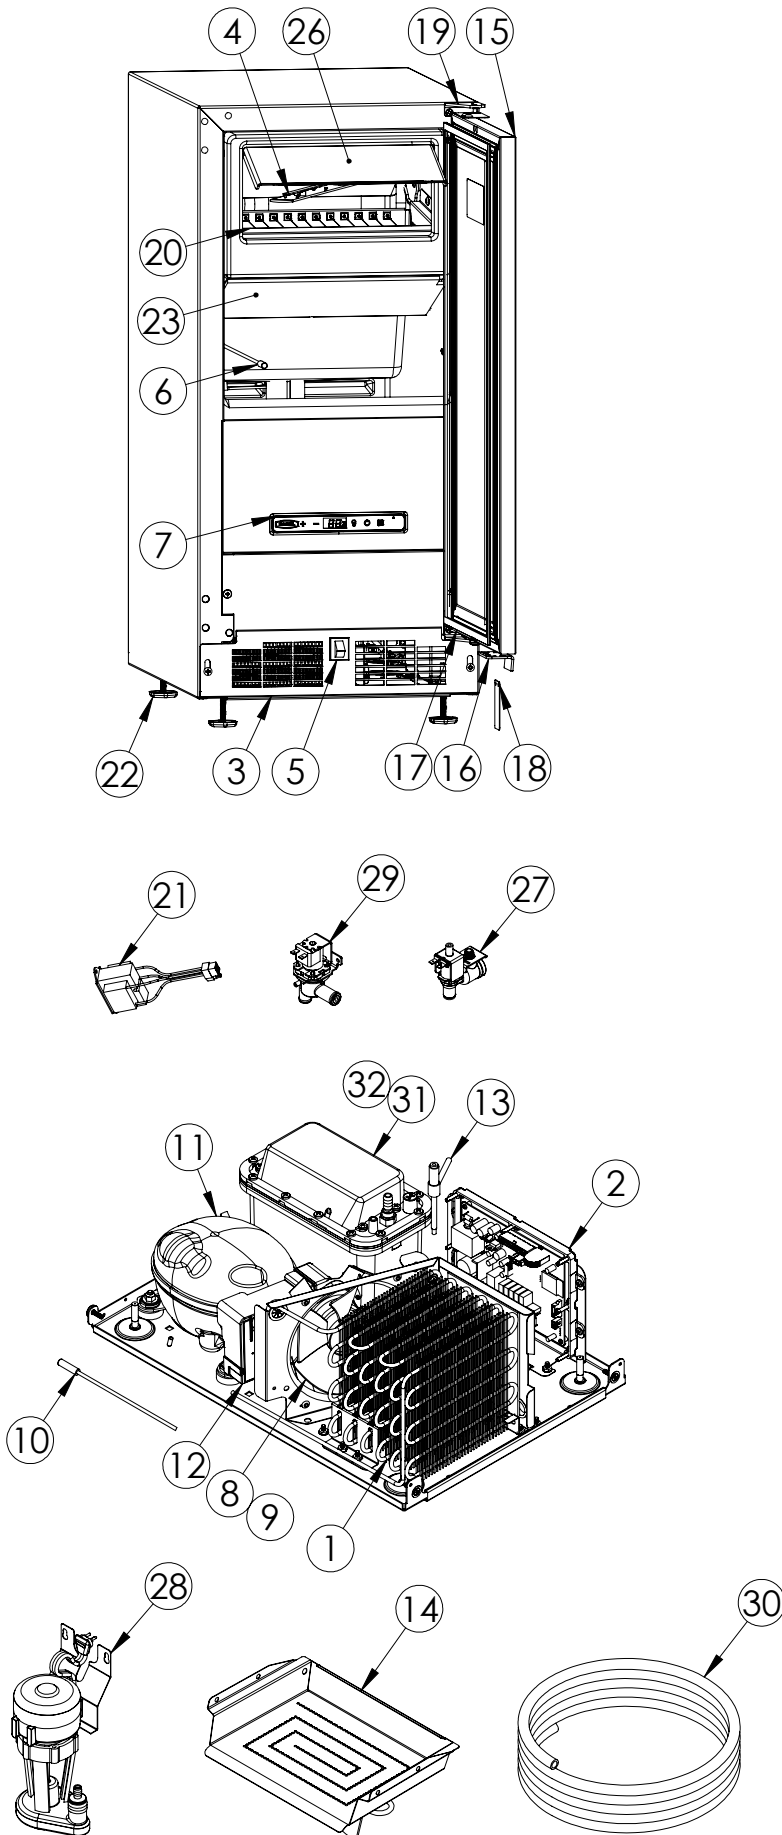

Service Parts List

marvelrefrigeration.com
616-754-5601

MACL215-IS01B		
ITEM	DESCRIPTION	MARVEL P/N
1	CONDENSER ASSEMBLY	S41013912
2	MAIN CONTROL BOARD KIT	90-54002-54
3	GRILLE	S41015692-BLK
4	LED STRIP WHITE	S68100
5	BLACK ROCKER LIGHT SWITCH	42246922
6	THERMISTOR ASSEMBLY	S68092
7	UI DISPLAY KIT-MARVEL	S68167-01
8	CONDENSER FAN MOTOR	42248161
9	CONDENSER FAN BLADE	42248160
10	CONDENSER SENSOR	90-54013-00
11	COMPRESSOR ASSEMBLY	90-54006-00
12	INVERTER-COMPRESSOR	90-54063-00
13	HOT GAS VALVE	42249497
14	EVAPORATOR ASSEMBLY	42249569
15	DOOR ASSEMBLY	90-54051-00
16	DOOR STOP	S41015708-BLK
17	DOOR GASKET	S31580-071
18	STRIKER PLATE	S41015709-BLK
19	HINGE KIT	90-54007-01
20	GRID CUTTER	42249542
21	GRID CUTTER TRANSFORMER	S41050610
22	LEG LEVELERS (4)	42243808
23	ICE DEFLECTOR	90-54113-00
24	ICE DEFLECTOR SERVICE KIT *	90-54000-00
25	POWER CORD *	S41050606
26	ICE MACHINE ACCESS DOOR	90-54004-00
27	WATER SUPPLY VALVE	S41014084
28	CIRCULATION PUMP	42242980
29	DRAIN VALVE	42249456
30	CORRUGATED HOSE	42249531
31	DRAIN PUMP CONVERSION KIT	42249508
32	DRAIN PUMP REPLACEMENT KIT	42249509
33	CLEAR ICE MACHINE CLEANER *	S41013789

* NOT PICTURED