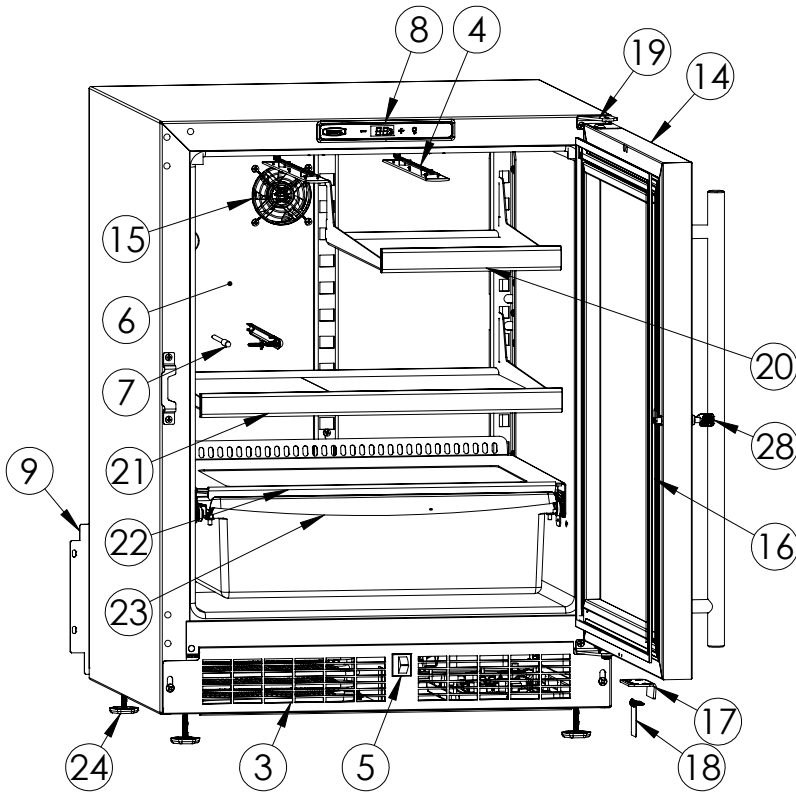

Service Parts List

marvelrefrigeration.com
616-754-5601

| MABV224-SG31A | | |
|---------------|---------------------------|---------------|
| ITEM | DESCRIPTION | MARVEL P/N |
| 1 | CONDENSER ASSEMBLY | S41015869 |
| 2 | MAIN CONTROL BOARD KIT | S42088820 |
| 3 | GRILLE | S41015806-BLK |
| 4 | LED LIGHT STRIP | S68100 |
| 5 | BLACK ROCKER LIGHT SWITCH | 42246922 |
| 6 | EVAPORATOR ASSEMBLY | 42249407 |
| 7 | THERMISTOR ASSEMBLY | S41015903-BLK |
| 8 | UI DISPLAY KIT | S68166-01 |
| 9 | ACCESS COVER | S41015716 |
| 10 | MECHANICAL HARNESS KIT * | S41015773 |
| 11 | CONDENSER FAN ASSEMBLY | 42249159 |
| 12 | COMPRESSOR | S41015395 |
| 13 | COMPRESSOR ELECTRICALS | S41015921 |
| 14 | DOOR ASSEMBLY | S42038996 |
| 15 | EVAP FAN | 42249149 |
| 16 | DOOR GASKET | S31580-037 |
| 17 | DOOR STOP | S41015708-SS |
| 18 | STRIKER PLATE | S41015709-BLK |
| 19 | HINGE PKG | S52411635-CHR |
| 20 | HALF SHELF | S42138136-BLK |
| 21 | FULL GLASS SHELF | S42138140-BNM |
| 22 | CRISPER GLASS SHELF | S42413165-BLK |
| 23 | CRISPER BIN W/RAILS | S42413102-BLK |
| 24 | LEG LEVELERS (4) | 42243808 |
| 25 | POWER CORD | S41050606 |
| 26 | DRAIN PAN | S41013227 |
| 27 | DRIER | S41013226 |
| 28 | KEYS(2) | S41013540 |
| 29 | CARTON ASSEMBLY * | 42249633 |

* NOT PICTURED