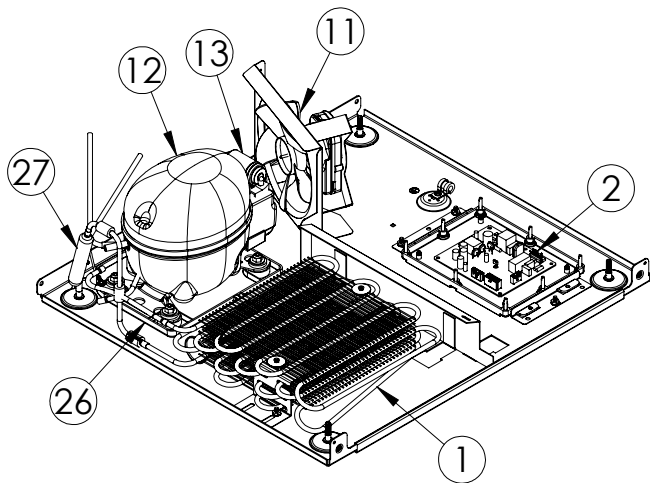

Service Parts List

marvelrefrigeration.com
616-754-5601

| MABV224-SG31A | | |
|---------------|---------------------------|---------------|
| ITEM | DESCRIPTION | MARVEL P/N |
| 1 | CONDENSER ASSEMBLY | S41015869 |
| 2 | MAIN CONTROL BOARD KIT | S42088820 |
| 3 | GRILLE | S41015806-BLK |
| 4 | LED LIGHT STRIP | S68100 |
| 5 | BLACK ROCKER LIGHT SWITCH | 42246922 |
| 6 | EVAPORATOR ASSEMBLY | 42249407 |
| 7 | THERMISTOR ASSEMBLY | S41015903-BLK |
| 8 | UI DISPLAY KIT | S68166-01 |
| 9 | ACCESS COVER | S41015716 |
| 10 | MECHANICAL HARNESS KIT * | S41015773 |
| 11 | CONDENSER FAN ASSEMBLY | 42249159 |
| 12 | COMPRESSOR | S41015395 |
| 13 | COMPRESSOR ELECTRICALS | S41015921 |
| 14 | DOOR ASSEMBLY | S42038996 |
| 15 | EVAP FAN | 42249149 |
| 16 | DOOR GASKET | S31580-037 |
| 17 | DOOR STOP | S41015708-SS |
| 18 | STRIKER PLATE | S41015709-BLK |
| 19 | HINGE PKG | S52411635-CHR |
| 20 | HALF SHELF | S42138136-BLK |
| 21 | FULL GLASS SHELF | S42138140-BNM |
| 22 | CRISPER GLASS SHELF | S42413165-BLK |
| 23 | CRISPER BIN W/RAILS | S42413102-BLK |
| 24 | LEG LEVELERS (4) | 42243808 |
| 25 | POWER CORD | S41050606 |
| 26 | DRAIN PAN | S41013227 |
| 27 | DRIER | S41013226 |
| 28 | KEYS(2) | S41013540 |
| 29 | CARTON ASSEMBLY * | 42249633 |

* NOT PICTURED