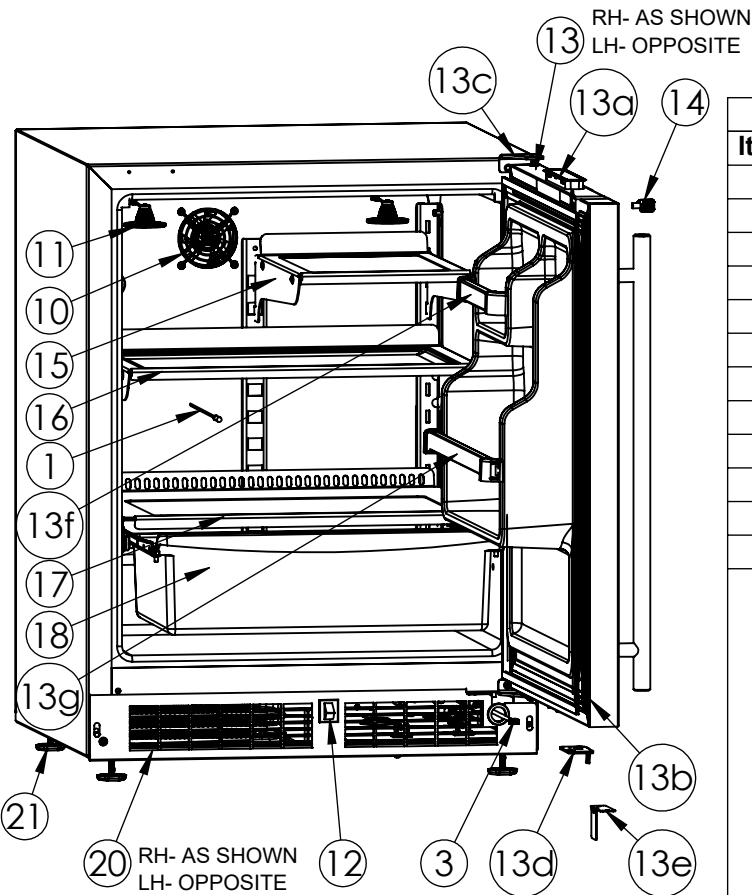

Service Parts List

marvelrefrigeration.com
800-223-3900

MA24RA1S2LS/MA24RA1S2RS		
Item	Description	Marvel P/N
1	Cabinet Thermistor	42249157
2	Defrost Thermistor	42249157
3	Comm Cable	S41013555-LS
4	Main Board	S41050480-008
5	Embraco Compressor	42249211
6	5uF Run Cap	S41013510
7	Evaporator & Heat Exchanger	42249407
8	Condenser	42249374
9	Condenser Fan Motor, Blade, & Shroud	42249159
10	Evap Fan	42249149
11	White LED Light	42249105
12	Black Rocker Light Switch	42246922
13	LH SS Door RH SS Door 13a. Display: S41050442-AR 13b. Black Gasket: S31580-036 13c. Chrome Hinge PKG: 42249127(LH) Or 42249128(RH) 13d. Door Stop: 42249353(LH) Or 42249352(RH) 13e. Striker Plate: S41014415-BLK 13f. Upper Door Bar and End Caps: 42249261 13g. Lower Door Bar and End Caps: 42249262	42249132 42249133
14	Set Of (2) Keys	42244506
15	Half Width White Frame & Glass Shelf	S42413206-WHT
16	Full White Framed Glass Shelf	S42413205-002
17	Utility Bin Shelf	42249235
18	Utility Bin	42249326
19	Mechanical Switch Convert Kit 24-LH Mechanical Switch Convert Kit 24-RH	42249427 42249428
20	LH Black Grille RH Black Grille	S41014476-BL S41014476-BR
21	Leveling Legs(4)	42243808
22	Power Cord	S41050429