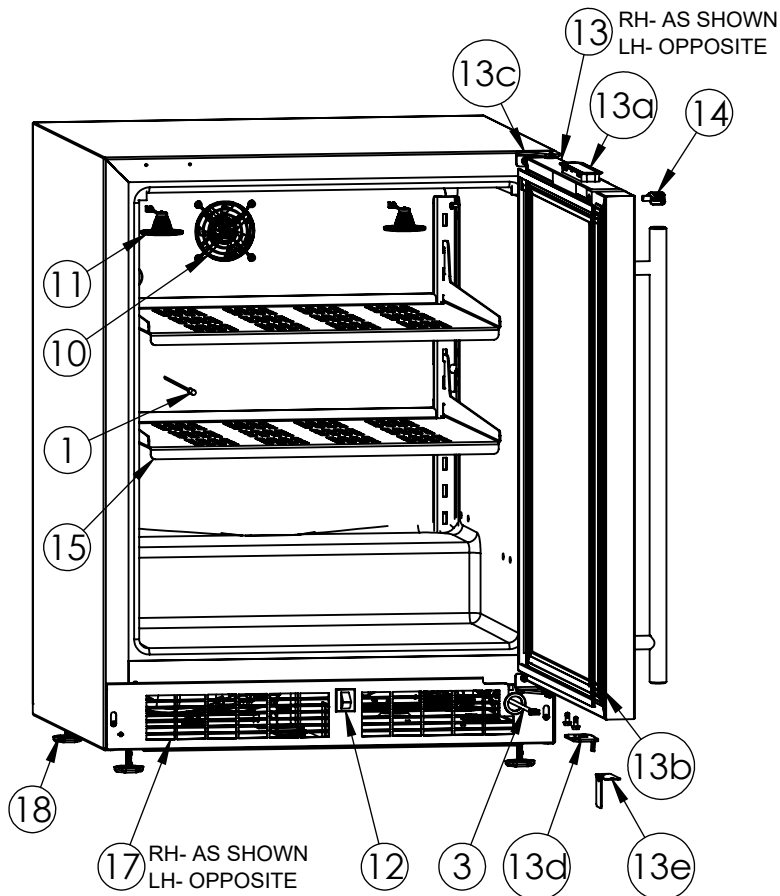

Service Parts List

marvelrefrigeration.com
800-223-3900

MA24RA1S1LS / MA24RA1S1RS		
Item	Description	Marvel P/N
1	Cabinet Thermistor	42249157
2	Defrost Thermistor	42249157
3	Comm Cable	S41013555-LS
4	Main Board	S41050480-008
5	Embraco Compressor	42249211
6	5uF Run Capacitor	S41013510
7	Evaporator & Heat Exchanger	42249407
8	Condenser	42249374
9	Condenser Fan Motor, Blade & Shroud	42249159
10	Evap Fan	42249149
11	White LED Light	42249105
12	Black Rocker Light Switch	42246922
13	LH SS Door RH SS Door 13a. Display: S41050442-AR 13b. Black Gasket: S31580-036 13c. Chrome Hinge PKG: 42249127(LH) Or 42249128(RH) 13d. Door stop: 42249353(LH) or 42249352(RH) 13e. Striker Plate S41014415-BLK	42249216 42249217
14	Set Of (2) Keys	42244506
15	Perforated Metal Shelf	S42413646-WHT
16	Mechanical Switch Convert Kit -LH Mechanical Switch Convert Kit -RH	42249427 42249428
17	LH Black Grille RH Black Grille	S41014476-BL S41014476-BL
18	Leveling Legs(4)	42243808
19	Power Cord	S41050429