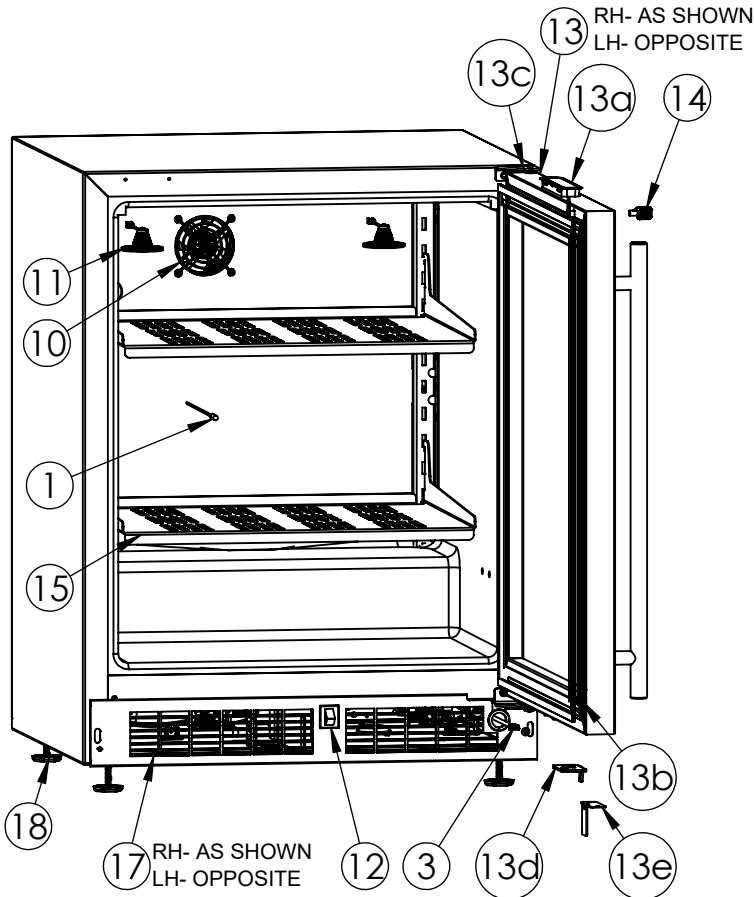

Service Parts List

marvelrefrigeration.com
800-223-3900

MA24BC1G1LS / MA24BC1G1RS		
Item	Description	Marvel P/N
1	Cabinet Thermistor	S41050420-BLK
2	Defrost Thermistor	42249157
3	Comm Cable	S41013555-LS
4	Main Board	S41050480-009
5	Embraco Compressor	42249211
6	Run Capacitor	S41013510
7	Evaporator & Heat Exchanger	42249407
8	Condenser	42249374
9	Condenser Fan Motor, Blade & Shroud	42249159
10	Evap Fan	42249149
11	White LED Light	42249105
12	Black Rocker Light Switch	42246922
13	LH SS Glass Door RH SS Glass Door 13a. Display: S41050442-GR 13b. Black Gasket: S31580-036 13c. Chrome Hinge PKG: 42249127 (LH) Or 42249128 (RH) 13d. Door Stop: 42249353 (LH) Or 42249352 (RH) 13e. Striker plate: S41014415-BLK	42249203 42249204
14	Set Of (2) Keys	42244506
15	FleshFlo Shelf	S41013646-BLK
16	Mechanical Switch Convert Kit 24-LH Mechanical Switch Convert Kit 24-RH	42249427 42249428
17	LH Black Grille RH Black Grille	S41014476-BL S41014476-BR
18	Leveling Legs(4)	42243808
19	Power Cord	S41050429