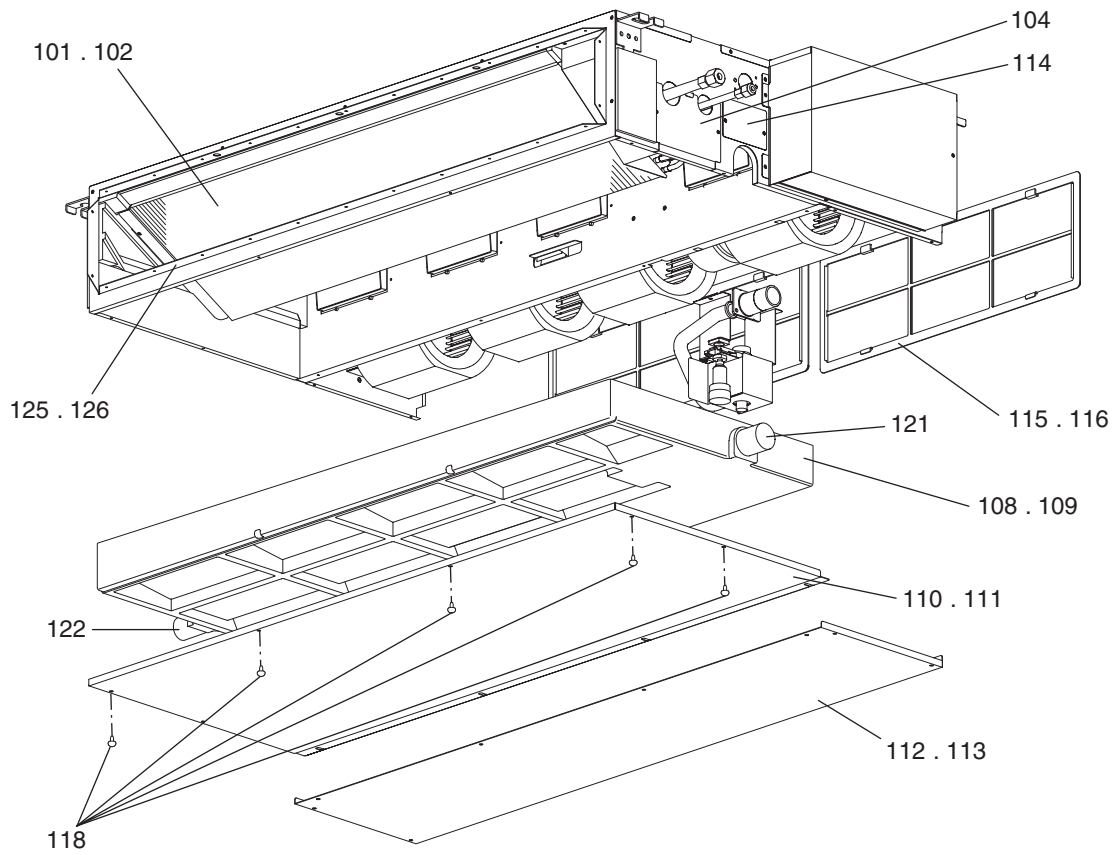

SERVICE PARTS LIST FOR MITSUBISHI ELECTRIC PACKAGED AIR-CONDITIONERS

**Series : PEA-A•AAR2.TH
PEA-A•AAR1.TH
PEA-A•AA4R1.TH**

REVISED
Dec. 2016
BWE1148B

INDEX
PEA-A12AAR2.TH
PEA-A18AAR1.TH
PEA-A12AA4R1.TH
PEA-A18AA4R1.TH

Part information update day : **2016/12/26**

Please change the old catalog (issued July 2016, No.BWE1148A) to this new catalog.
Content of revision : Some of parts are changed.

PEA-A12AAR2.TH
PEA-A18AAR1.TH
PEA-A12,A18AA4R1.TH

EXTERNAL PARTS

*1 Motor (Parts No.206) comes with rubber mounts.

*2 Motor (Parts No.306) comes with rubber mounts.

PEA-A12AAR2.TH
PEA-A18AAR1.TH
PEA-A12,A18AA4R1.TH

CONTROL BOX PARTS

mitsubishi
electric
corporation