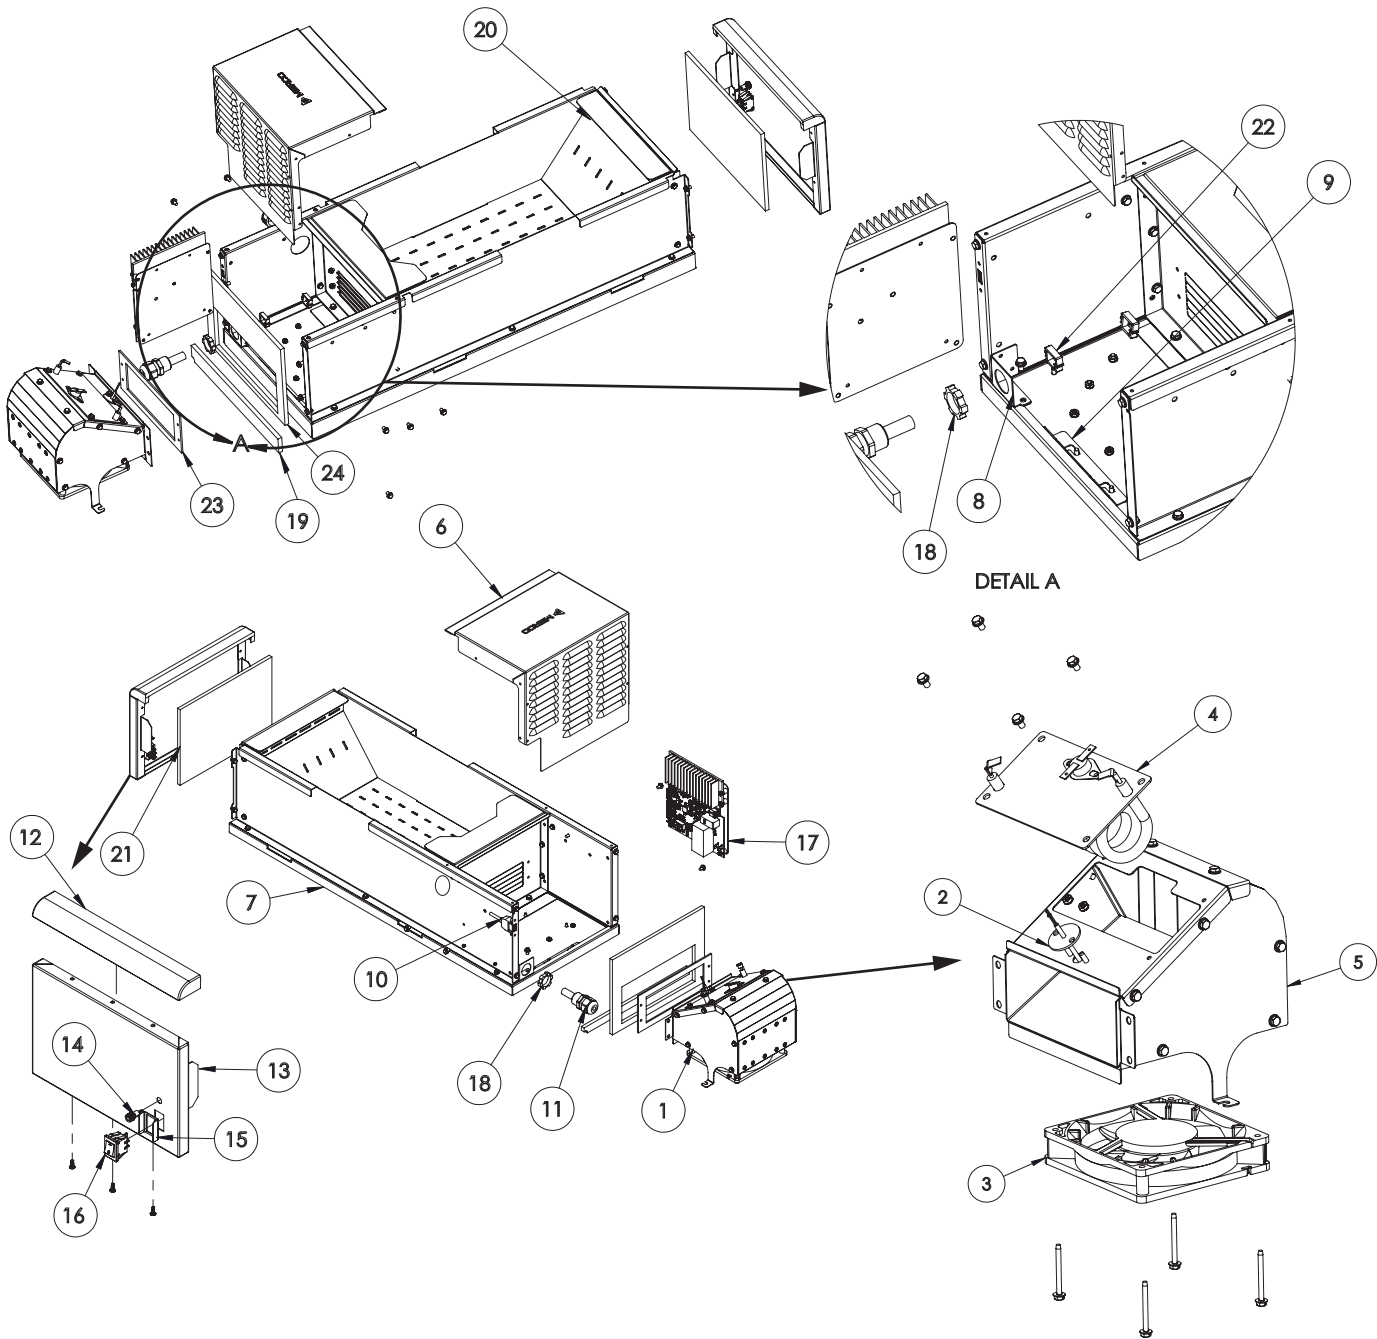

MCG1027 Single Lane Components for units with Serial # 2106 and later

Item	Part Number	Description	Note
1	1089121	CRSS, AIR HEATER ASSY/W FAN 950W-120V	
	1089122	CRSS, AIR HEATER ASSY/W FAN 950W -208V-240V CE	
√	8076438	THERMOCOUPLE, TUBE & WIRE	
√	8076537	FAN 120X120X25mm 115CFM	
√	8076470	HEATER ASSY, 950W-120V	
	8076502	HEATER ASSY, 950W-1377W-208V-240V CE	
5	1089123	CRSS ASSY, AIR DUCT	
6	2602673	CRSS, BACK COVER ASSY 1-LANE	
7	1089112	FRAME-BASE ASSY 1 LANE (see next page for additional parts)	
8	2602402	CRSS,BRKT POWER CORD	
9	2602694	CRSS, WIRE GUARD BRACKET	
10	8076172	CABLE, USB PANEL MOUNT FEMALE	
11	8076363	CORD, NEMA 5-15P, 14/3 MHG	

√ Critical Parts