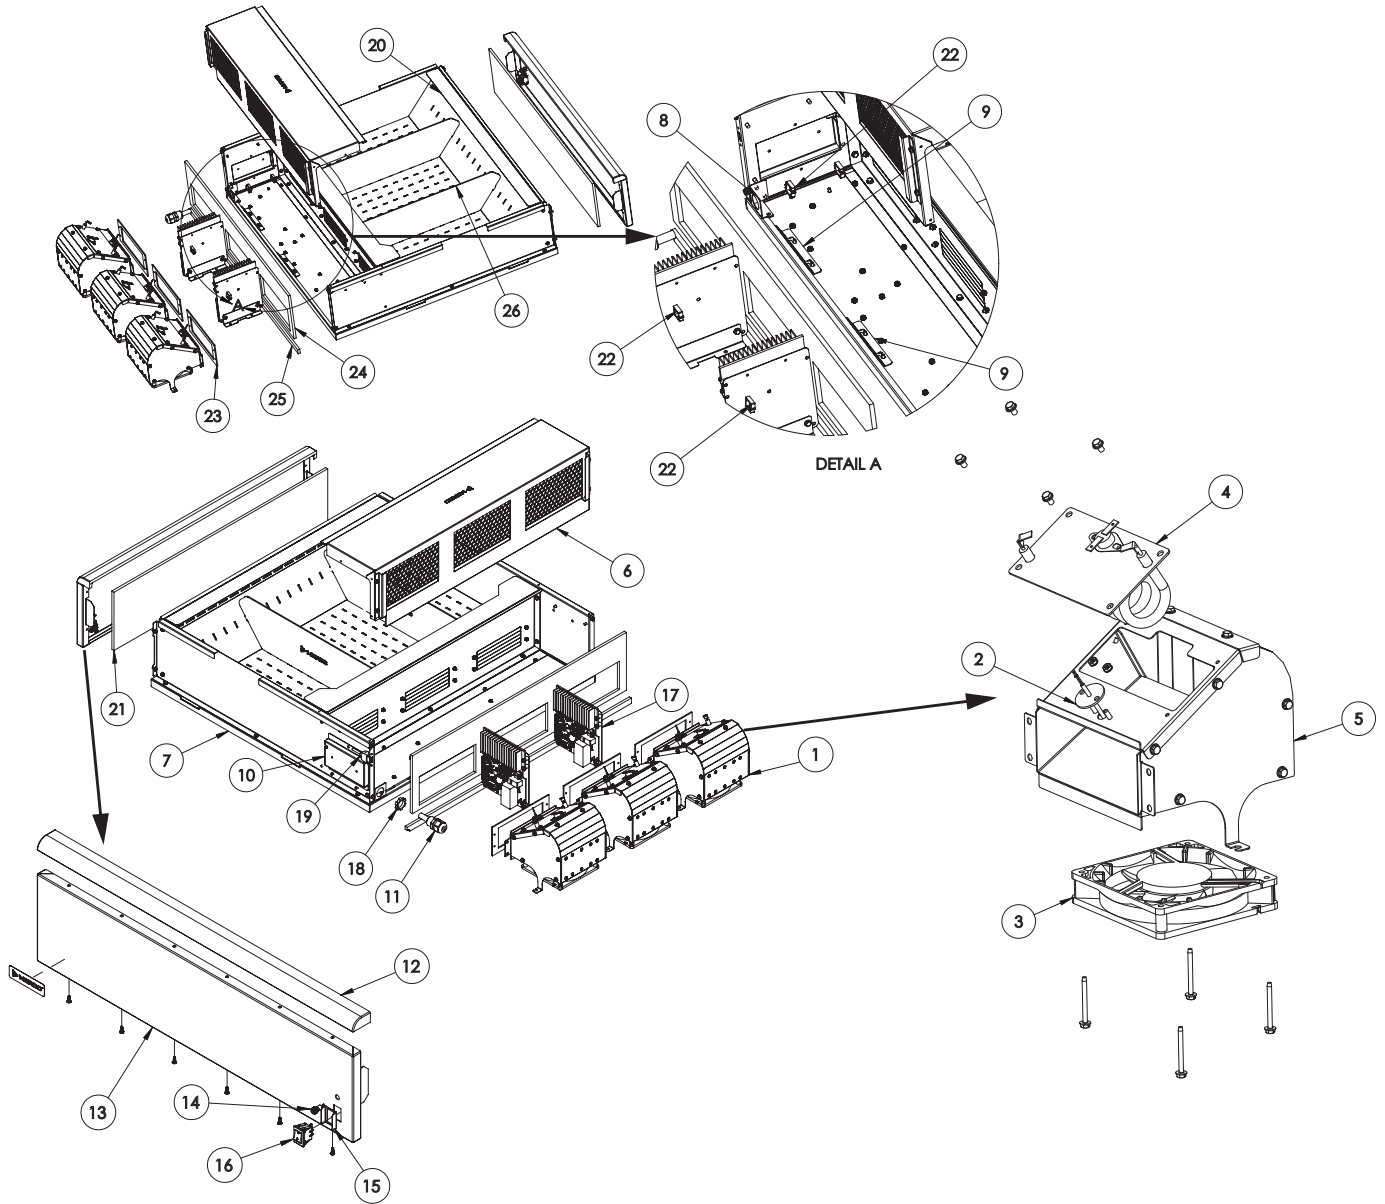

MCG2727 Triple Lane Components for units with Serial # prior to 2106

Item	Part Number	Description	Note
1	1088815	CRSS, AIR HEATER ASSY/W FAN 208V-240V	
√ 2	8076438	THERMOCOUPLE, TUBE & WIRE	
√ 3	8076468	FAN 120X120X25mm 115CFM	
√ 4	8076502	HEATER ASSY, 950W-200V	
5	1088947	CRSS ASSY, AIR DUCT	
6	1088811	CRSS, BACK COVER ASSY 3-LANE	
7	1088807	FRAME-BASE ASSY (see next page for additional parts)	
8	2602402	CRSS, BRKT POWER CORD	
9	2602563	CRSS, WIRE GUARD BRACKET	
10	8076172	CABLE, USB PANEL MOUNT FEMALE	
11	8076026	CORD, NEMA 6-20P, 12/3	
12	8161207	TRIM, FRONT 3-LANE	

√ Critical Parts