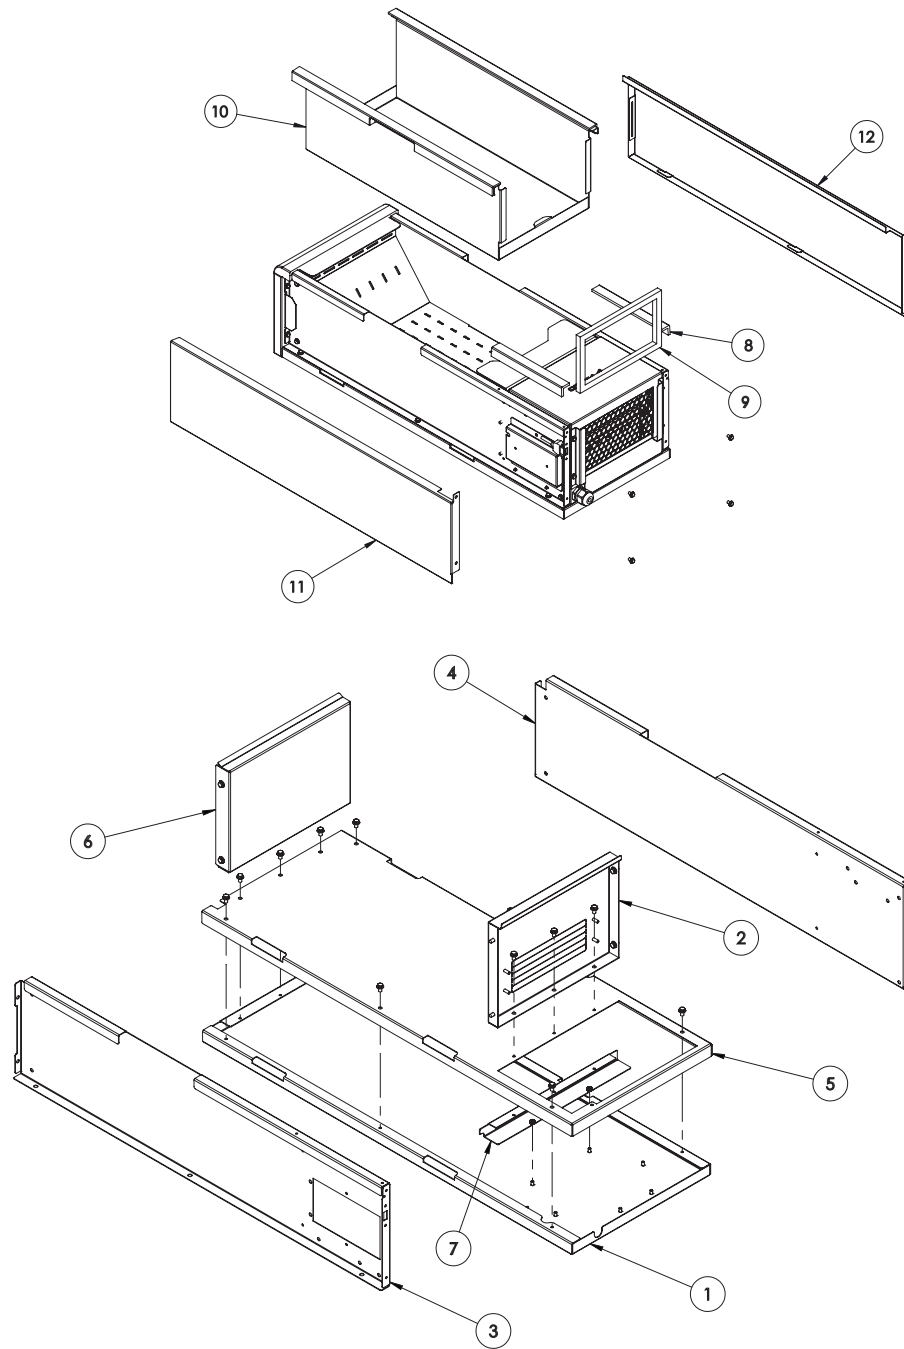

MCG1027 Single Lane Components for units with Serial # prior to 2106

Item	Part Number	Description	Note
1	1088612	CRSS, AIR HEATER ASSY/W FAN 120V	
√ 2	8076438	THERMOCOUPLE, TUBE & WIRE	
√ 3	8076468	FAN 120X120X25mm 115CFM	
√ 4	8076470	HEATER ASSY, 950W-120V	
5	1088947	CRSS ASSY, AIR DUCT	
6	1088803	CRSS, BACK COVER ASSY 1-LANE	
7	1088805	FRAME-BASE ASSY (see next page for additional parts)	
8	2602402	CRSS,BRKT POWER CORD	
9	2602563	CRSS, WIRE GUARD BRACKET	
10	8076172	CABLE, USB PANEL MOUNT FEMALE	
11	8076363	CORD, NEMA 5-15P, 14/3 MHG	
12	8161205	TRIM, FRONT 1-LANE	

√ Critical Parts

	Item	Part Number	Description	Note
	13	2602445	CRSS, FRONT FACE, OUTER 1-LANE	
	14	8076499	LED INDICATOR	
	15	2602564	CRSS, SWITCH GUARD BRACKET	
√	16	8076498	SWITCH ROCKER DPST 10A 125V	
√	17	8076512	CRSS, BRKT CTRL ASSY	
	18	8090454	NUT, LOCKING	
	19	2602404	CRSS, BRKT POWER FILTER	
	20	8242517	CRSS, FOOD TRAY WELDMNT 1-LANE	
	21	8161224	INSULATION FRONT FACE 1-LANE	
	22	8161228	WIRE SADDLE 0.438"L X 0.330"H	
	23	8161230	GASKET, CRSS AIR DUCT	
	24	8161233	INSULATION REAR UPPER 1-LANE	
	25	8161234	INSULATION REAR LOWER 1-LANE	

√ Critical Parts

MCG1027 Single Lane Components for units with Serial # prior to 2106 continued

Item	Part Number	Description	Note
1	1088626	CRSS, BASE BOTTOM ASSY 1-LANE	
2	1088628	CRSS, REAR DIVIDER ASSY 1-LANE	
3	2602395	CRSS, TOWER RH	
4	2602396	CRSS, TOWER LH	
5	2602444	CRSS, BASE TOP 1-LANE	
6	2602446	CRSS, FRONT FACE, INNER 1-LANE	
7	2602622	DIVIDER, BASE BOTTOM 1-LANE	
8	8161209	TRIM, REAR	
9	8161214	AIR FILTER, ONE LANE CRSS	
10	1088804	CRUMB TRAY ASSY	
11	2602397	PANEL, RIGHT	
12	2602398	SIDE PANEL LH	