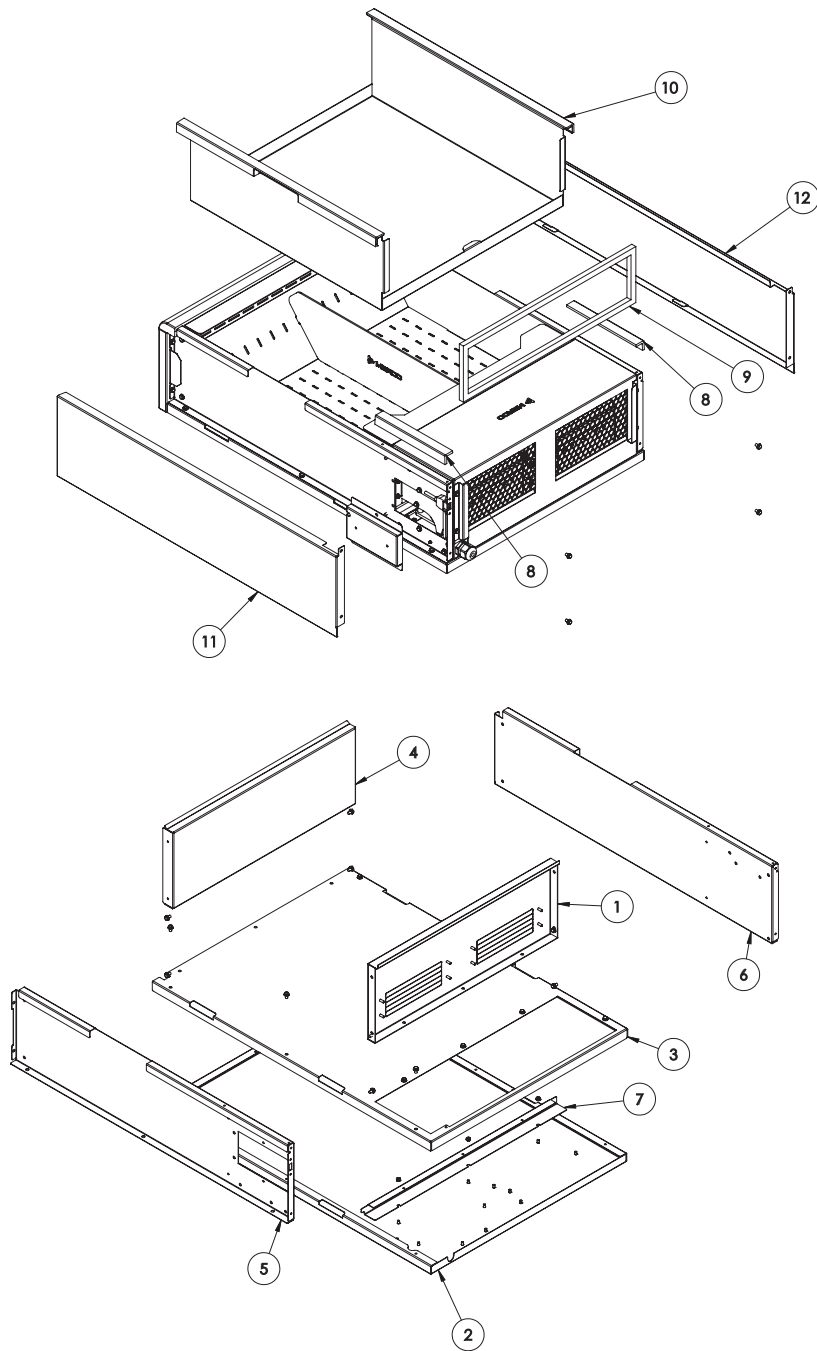

MCG1827 Double Lane Components for units with Serial # prior to 2106 continued

Item	Part Number	Description	Note
1	1088617	CRSS, REAR DIVIDER ASSY 2-LANE	
2	1088618	CRSS, BASE BOTTOM ASSY 2-LANE	
3	2602388	CRSS,BASE TOP 18.5X25	
4	2602390	CRSS, FRONT FACE, INNER 2-LANE	
5	2602395	CRSS, TOWER RH	
6	2602396	CRSS, TOWER LH	
7	2602604	DIVIDER, BASE BOTTOM 2-LANE	
8	8161209	TRIM, REAR	
9	8161215	AIR FILTER, TWO LANE CRSS	
10	1088808	CRUMB TRAY ASSY	
11	2602397	PANEL, RIGHT	
12	2602398	SIDE PANEL LH