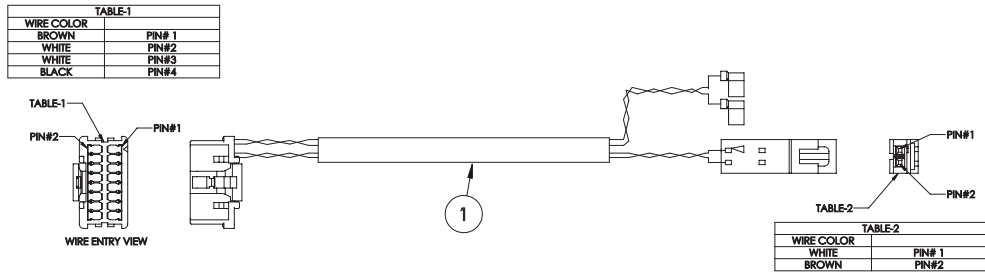

Wire Harnesses

Item	Part Number	Description	Note
1	8076500	HARNESS DC,CRSS ONE & TWO LANE MVP (Switch & LED to Primary Board)	
2	8076501	HARNESS DC, CRSS THREE LANE MVP (Between Primary and Secondary Board)	
3	8076556	HARNESS AC, HEATER CRSS (From Heater Assy to Board and between connections on Heater Assy)	
4	8076504	HARNESS AC,POWER SUPPLY CRSS (Power between Primary and Secondary Boards)	
5	8076559	HARNESS AC, CMAX CE (Power between line filter and Primary Board)