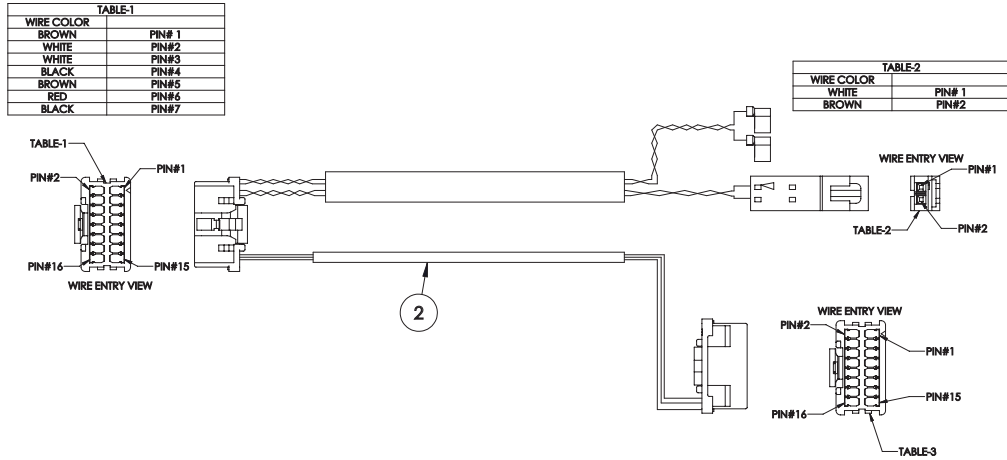

Wire Harnesses

Item	Part Number	Description	Note
1	8076500	HARNESS DC,CRSS ONE & TWO LANE MVP (Switch & LED to Primary Board)	
2	8076501	HARNESS DC, CRSS THREE LANE MVP (Between Primary and Secondary Board)	
3	8076556	HARNESS AC, HEATER CRSS (From Heater Assy to Board and between connections on Heater Assy)	
4	8076504	HARNESS AC,POWER SUPPLY CRSS (Power between Primary and Secondary Boards)	
5	8076559	HARNESS AC, CMAX CE (Power between line filter and Primary Board)