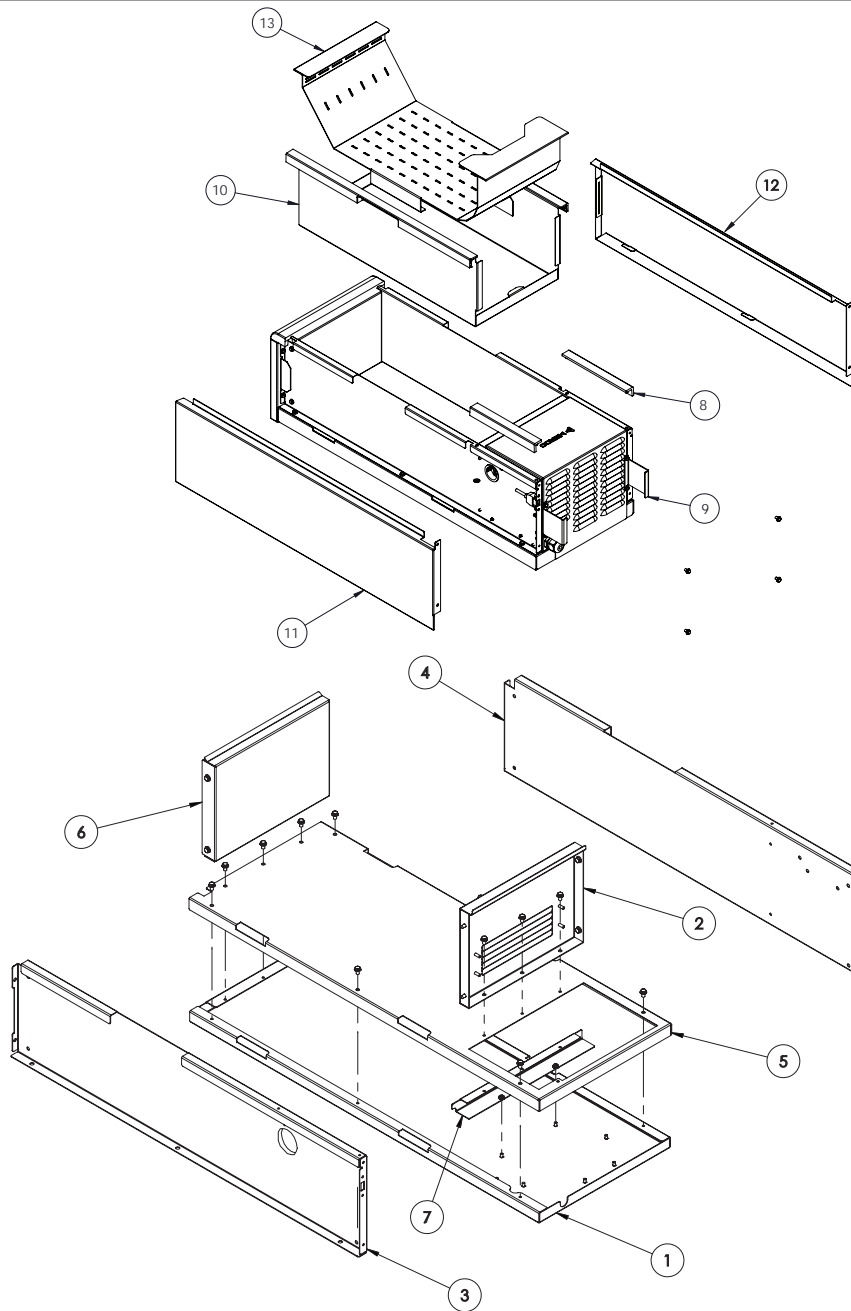

√ Critical Parts

MCG1027 Single Lane Components for units with Serial # prior to 2106 continued

Item	Part Number	Description	Note
1	1088626	CRSS, BASE BOTTOM ASSY 1-LANE	
2	1088628	CRSS, REAR DIVIDER ASSY 1-LANE	
3	2602395	CRSS, TOWER RH	
4	2602396	CRSS, TOWER LH	
5	2602444	CRSS, BASE TOP 1-LANE	
6	2602446	CRSS, FRONT FACE, INNER 1-LANE	
7	2602622	DIVIDER, BASE BOTTOM 1-LANE	
8	8161209	TRIM, REAR	
9	8161214	AIR FILTER, ONE LANE CRSS	
10	1088804	CRUMB TRAY ASSY	
11	2602397	PANEL, RIGHT	
12	2602398	SIDE PANEL LH	

MCG1027 Single Lane Components for units with Serial # 2106 and later

Item	Part Number	Description	Note
1	1089121	CRSS, AIR HEATER ASSY/W FAN 950W-120V	
	1089122	CRSS, AIR HEATER ASSY/W FAN 950W -208V-240V CE	
√	8076438	THERMOCOUPLE, TUBE & WIRE	
√	8076537	FAN 120X120X25mm 115CFM	
√	8076470	HEATER ASSY, 950W-120V	
	8076502	HEATER ASSY, 950W-1377W-208V-240V CE	
5	1089123	CRSS ASSY, AIR DUCT	
6	2602673	CRSS, BACK COVER ASSY 1-LANE	
7	1089112	FRAME-BASE ASSY 1 LANE (see next page for additional parts)	
8	2602402	CRSS,BRKT POWER CORD	
9	2602694	CRSS, WIRE GUARD BRACKET	
10	8076172	CABLE, USB PANEL MOUNT FEMALE	
11	8076363	CORD, NEMA 5-15P, 14/3 MHG	

√ Critical Parts

MCG1027 Single Lane Components for units with Serial # 2106 and later continued

Item	Part Number	Description	Note
1	1089118	CRSS, BASE BOTTOM ASSY 1-LANE	
2	1088628	CRSS, REAR DIVIDER ASSY 1-LANE	
3	2602395	CRSS, TOWER RH	
4	2602396	CRSS, TOWER LH	
5	2602681	CRSS, BASE TOP 1-LANE	
6	2602446	CRSS, FRONT FACE, INNER 1-LANE	
7	2602687	DIVIDER, BASE BOTTOM 1-LANE	
8	8161240	TRIM, REAR	
9	2602695	CRSS, CORD GUARD BRACKET	
10	1088804	CRUMB TRAY ASSY	
11	2602692	PANEL, RIGHT	
12	2602693	SIDE PANEL LH	
13	8239658	CRSS, FOOD TRAY WELDMNT 1-LANE	