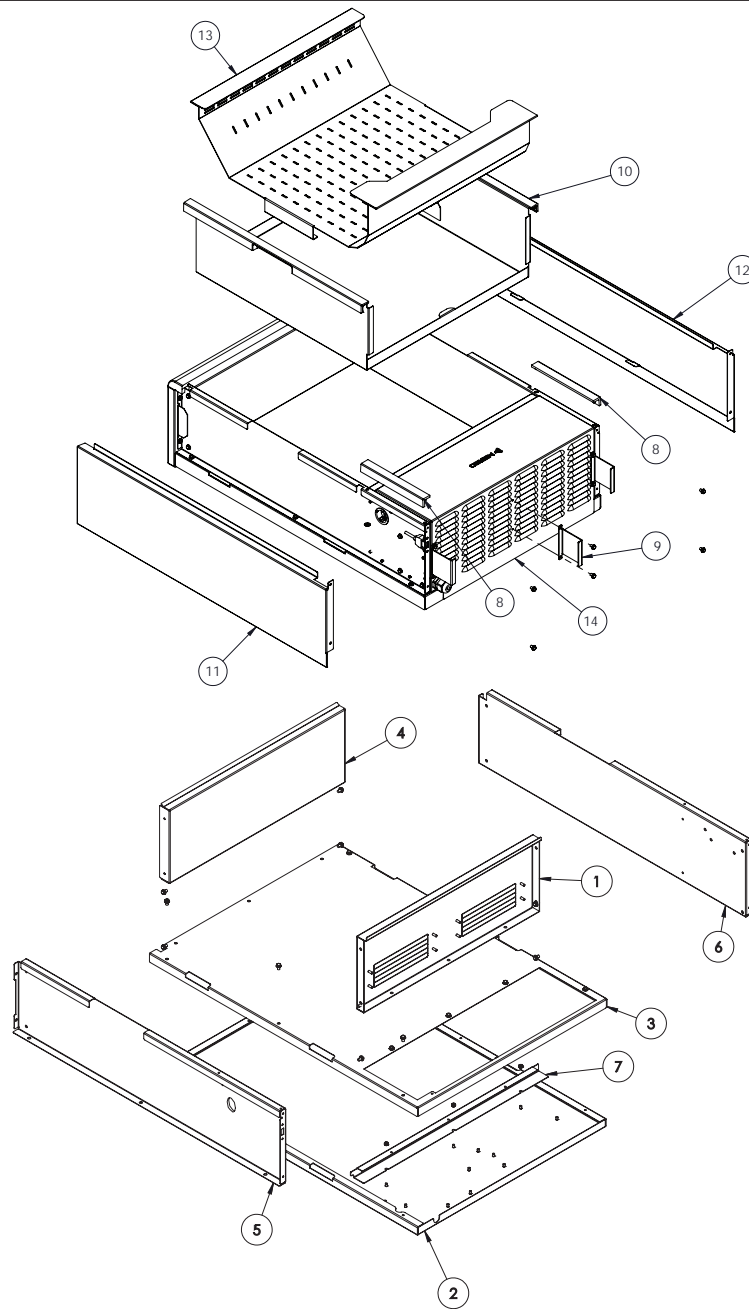

MCG1827 Double Lane Components for units with Serial # 2106 and later continued

Item	Part Number	Description	Note
1	1088617	CRSS, REAR DIVIDER ASSY 2-LANE	
2	1089119	CRSS, BASE BOTTOM ASSY 2-LANE	
3	2602682	CRSS, BASE TOP 2-LANE	
4	2602390	CRSS, FRONT FACE, INNER 2-LANE	
5	2602395	CRSS, TOWER RH	
6	2602396	CRSS, TOWER LH	
7	2602688	DIVIDER, BASE BOTTOM 2-LANE	
8	8161240	TRIM, REAR	
9	2602695	3 CRSS, CORD GUARD BRACKET	
10	1088808	CRUMB TRAY ASSY	
11	2602692	PANEL, RIGHT	
12	2602693	SIDE PANEL LH	
13	8239659	CRSS, FOOD TRAY WELDMNT 2-LANE	
14	2602674	CRSS, BACK COVER TWO-LANE