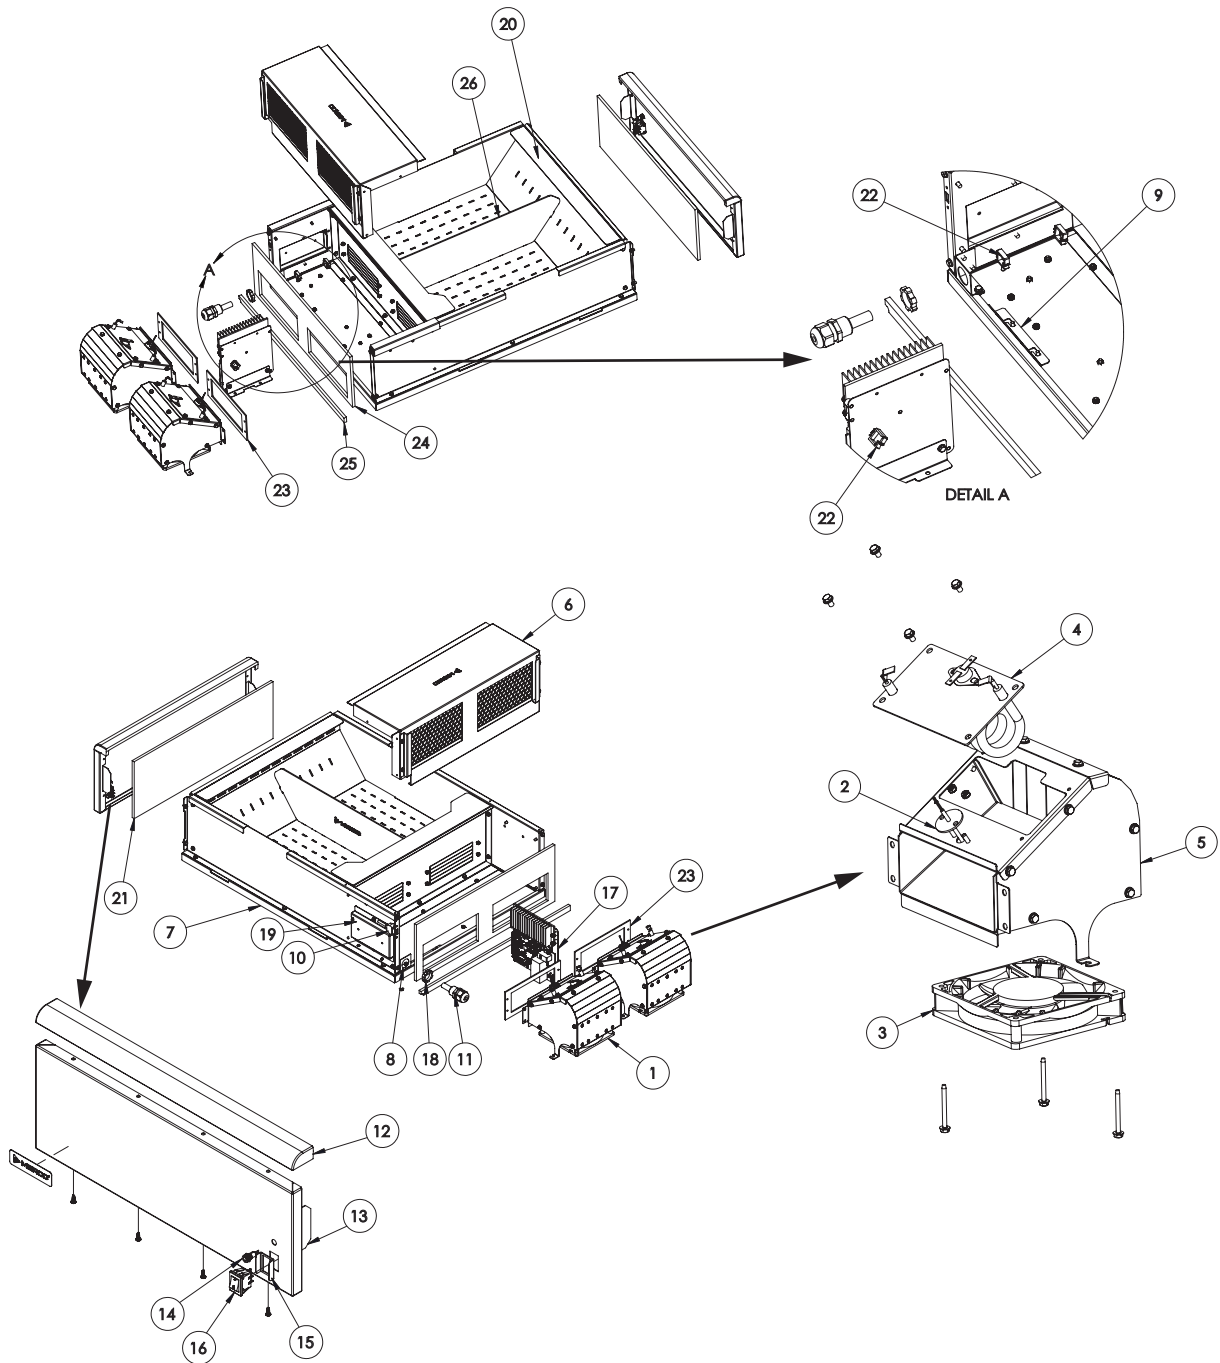

MCG1827 Double Lane Components for units with Serial # prior to 2106

Item	Part Number	Description	Note
1	1088612	CRSS, AIR HEATER ASSY/W FAN 120V	
√ 2	8076438	THERMOCOUPLE, TUBE & WIRE	
√ 3	8076468	FAN 120X120X25mm 115CFM	
√ 4	8076470	HEATER ASSY, 950W-120V	
5	1088947	CRSS ASSY, AIR DUCT	
6	1088810	CRSS, BACK COVER ASSY 2-LANE	
7	1088806	FRAME-BASE ASSY (see next page for additional parts)	
8	2602402	CRSS,BRKT POWER CORD	
9	2602563	CRSS, WIRE GUARD BRACKET	
10	8076172	CABLE, USB PANEL MOUNT FEMALE	
11	8076062	CORD, NEMA 5-20P, 12/3	
12	8161206	TRIM, FRONT 2-LANE	

√ Critical Parts