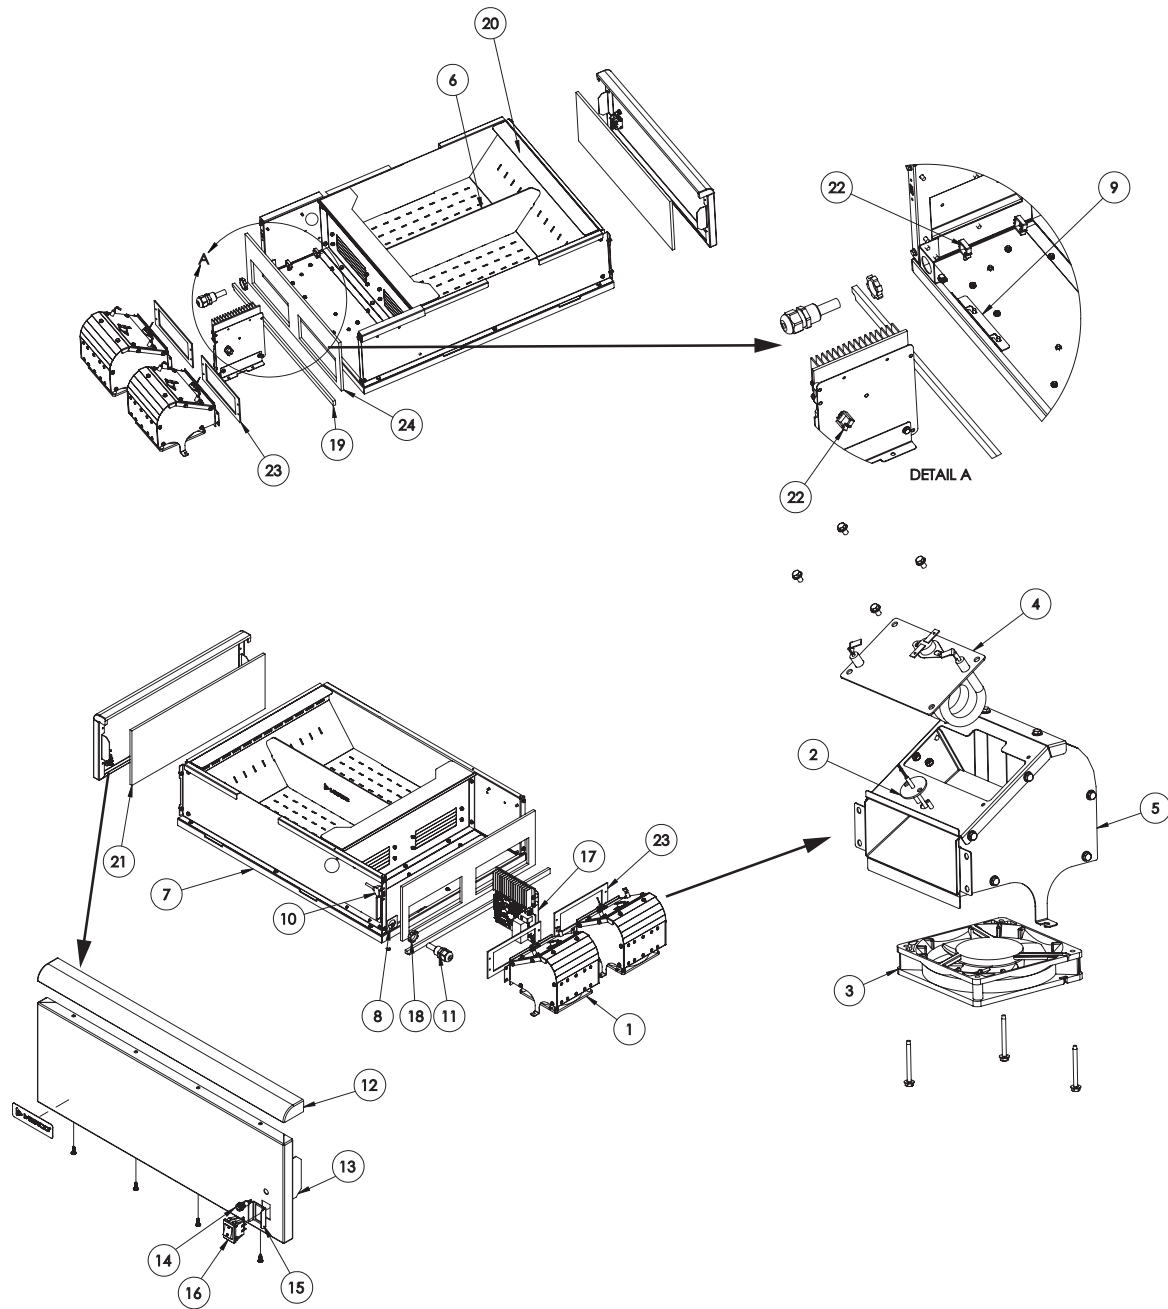

MCG1827 Double Lane Components for units with Serial # 2106 and later

Item	Part Number	Description	Note
1	1089121	CRSS, AIR HEATER ASSY/W FAN 950W-120V	
	1089122	CRSS, AIR HEATER ASSY/W FAN 950W -208V-240V CE	
√	2	8076438 THERMOCOUPLE, TUBE & WIRE	
√	3	8076537 FAN 120X120X25mm 115CFM	
√	4	8076470 HEATER ASSY, 950W-120V	
	8076502	HEATER ASSY, 950W-1377W-208V-240V CE	
5	1089123	CRSS ASSY, AIR DUCT	
6	2602613	CRSS, FOOD TRAY DIVIDER	
7	1089113	FRAME-BASE ASSY (see next page for additional parts)	
8	2602402	CRSS,BRKT POWER CORD	
9	2602694	CRSS, WIRE GUARD BRACKET	
10	8076172	CABLE, USB PANEL MOUNT FEMALE	
11	8076062	CORD, NEMA 5-20P, 12/3	
	8076523	CORDSET, CEE 7/7 16A/250V CE	
12	8161238	TRIM, FRONT 2-LANE	

√ Critical Parts