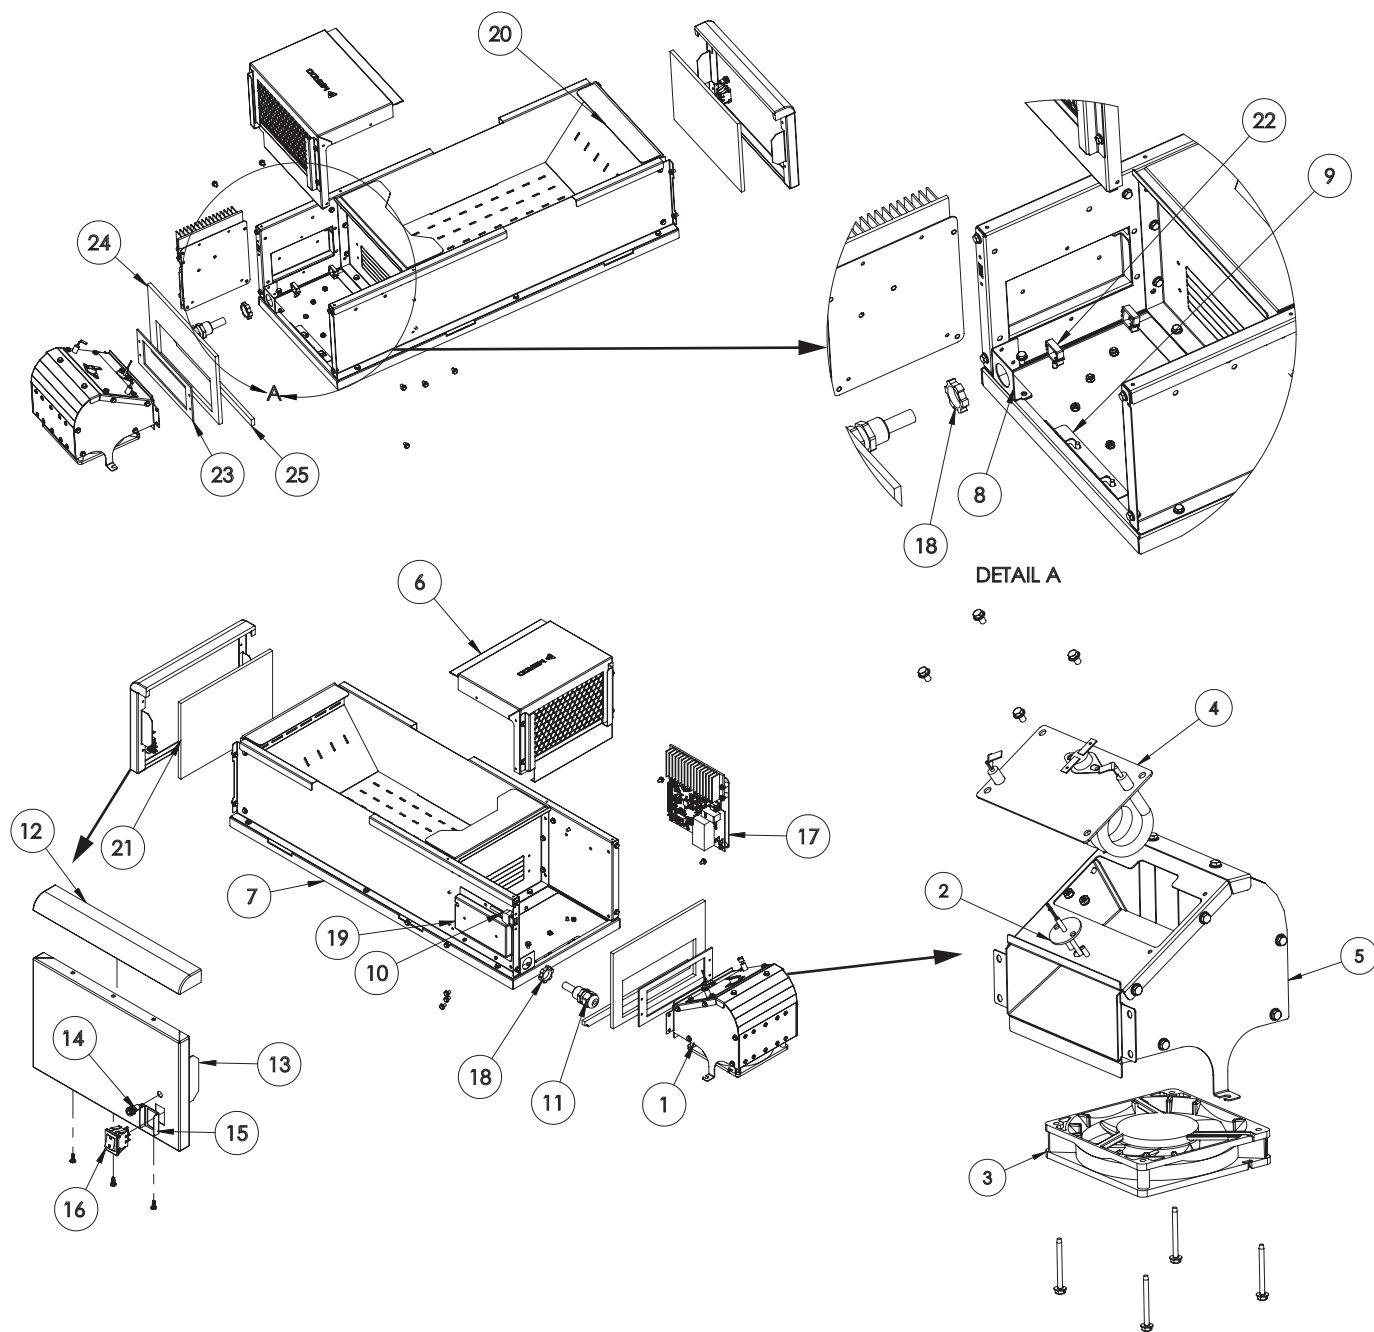

MCG1027 Single Lane Components for units with Serial # prior to 2106

Item	Part Number	Description	Note
1	1088612	CRSS, AIR HEATER ASSY/W FAN 120V	
√ 2	8076438	THERMOCOUPLE, TUBE & WIRE	
√ 3	8076468	FAN 120X120X25mm 115CFM	
√ 4	8076470	HEATER ASSY, 950W-120V	
5	1088947	CRSS ASSY, AIR DUCT	
6	1088803	CRSS, BACK COVER ASSY 1-LANE	
7	1088805	FRAME-BASE ASSY (see next page for additional parts)	
8	2602402	CRSS,BRKT POWER CORD	
9	2602563	CRSS, WIRE GUARD BRACKET	
10	8076172	CABLE, USB PANEL MOUNT FEMALE	
11	8076363	CORD, NEMA 5-15P, 14/3 MHG	
12	8161205	TRIM, FRONT 1-LANE	

√ Critical Parts

	Item	Part Number	Description	Note
	13	2602445	CRSS, FRONT FACE, OUTER 1-LANE	
	14	8076499	LED INDICATOR	
	15	2602564	CRSS, SWITCH GUARD BRACKET	
√	16	8076498	SWITCH ROCKER DPST 10A 125V	
√	17	8076512	CRSS, BRKT CTRL ASSY	
	18	8090454	NUT, LOCKING	
	19	2602404	CRSS, BRKT POWER FILTER	
	20	8242517	CRSS, FOOD TRAY WELDMNT 1-LANE	
	21	8161224	INSULATION FRONT FACE 1-LANE	
	22	8161228	WIRE SADDLE 0.438"L X 0.330"H	
	23	8161230	GASKET, CRSS AIR DUCT	
	24	8161233	INSULATION REAR UPPER 1-LANE	
	25	8161234	INSULATION REAR LOWER 1-LANE	

√ Critical Parts

MCG1027 Single Lane Components for units with Serial # prior to 2106 continued

Item	Part Number	Description	Note
1	1088626	CRSS, BASE BOTTOM ASSY 1-LANE	
2	1088628	CRSS, REAR DIVIDER ASSY 1-LANE	
3	2602395	CRSS, TOWER RH	
4	2602396	CRSS, TOWER LH	
5	2602444	CRSS, BASE TOP 1-LANE	
6	2602446	CRSS, FRONT FACE, INNER 1-LANE	
7	2602622	DIVIDER, BASE BOTTOM 1-LANE	
8	8161209	TRIM, REAR	
9	8161214	AIR FILTER, ONE LANE CRSS	
10	1088804	CRUMB TRAY ASSY	
11	2602397	PANEL, RIGHT	
12	2602398	SIDE PANEL LH	