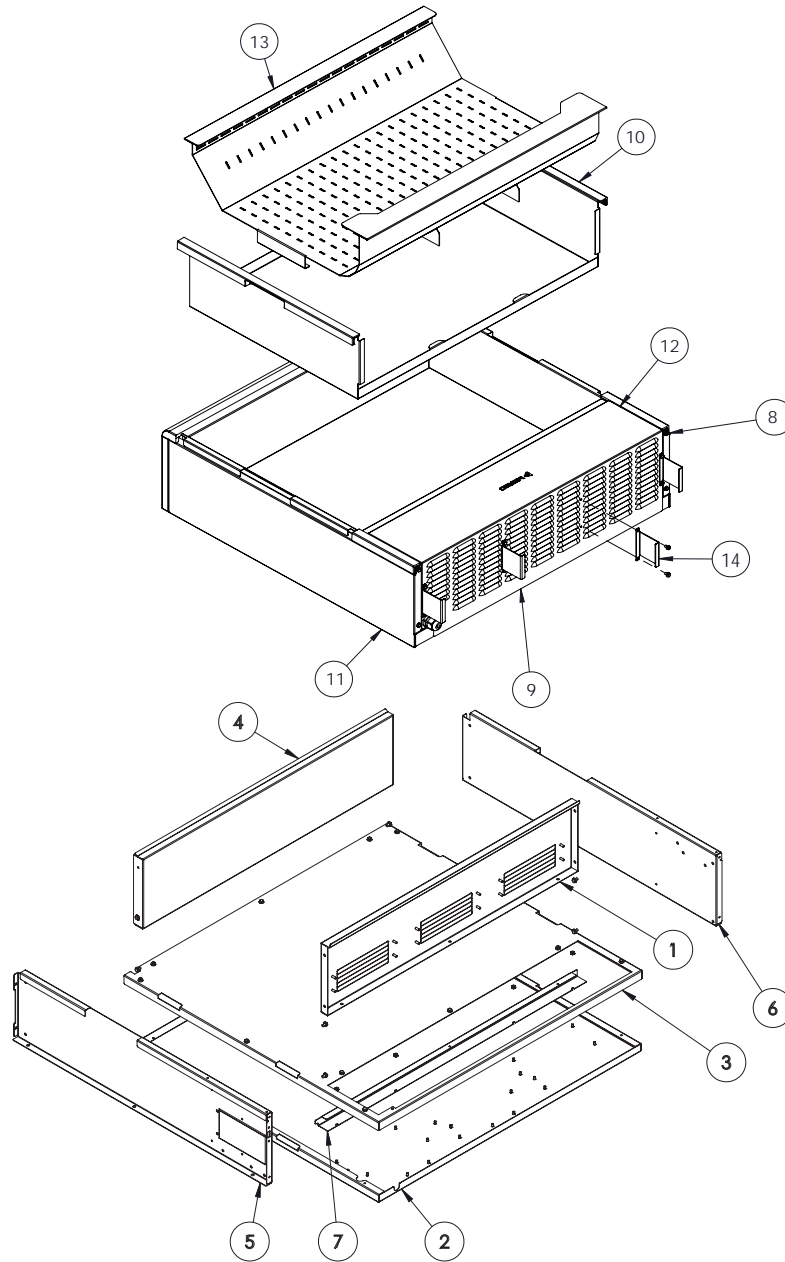

MCG2727 Triple Lane Components for units with Serial # 2106 and later continued

Item	Part Number	Description	Note
1	1088624	FRNT PNL -FAN HSG ASSY	
2	1089120	CRSS, BASE BOTTOM ASSY 3-LANE	
3	2602683	CRSS, BASE TOP 3-LANE	
4	2602438	CRSS, FRONT FACE, INNER 3-LANE	
5	2602395	CRSS, TOWER RH	
6	2602396	CRSS, TOWER LH	
7	2602686	DIVIDER, BASE BOTTOM 3-LANE	
8	8161240	TRIM, REAR	
9	2602675	CRSS, BACK COVER THREE-LANE	
10	1088809	CRUMB TRAY ASSY 3-LANE	
11	2602692	PANEL, RIGHT	
12	2602693	SIDE PANEL LH	
13	8239660	CRSS, FOOD TRAY WELDMNT 3-LANE	
14	2602695	CRSS, CORD GUARD BRACKET