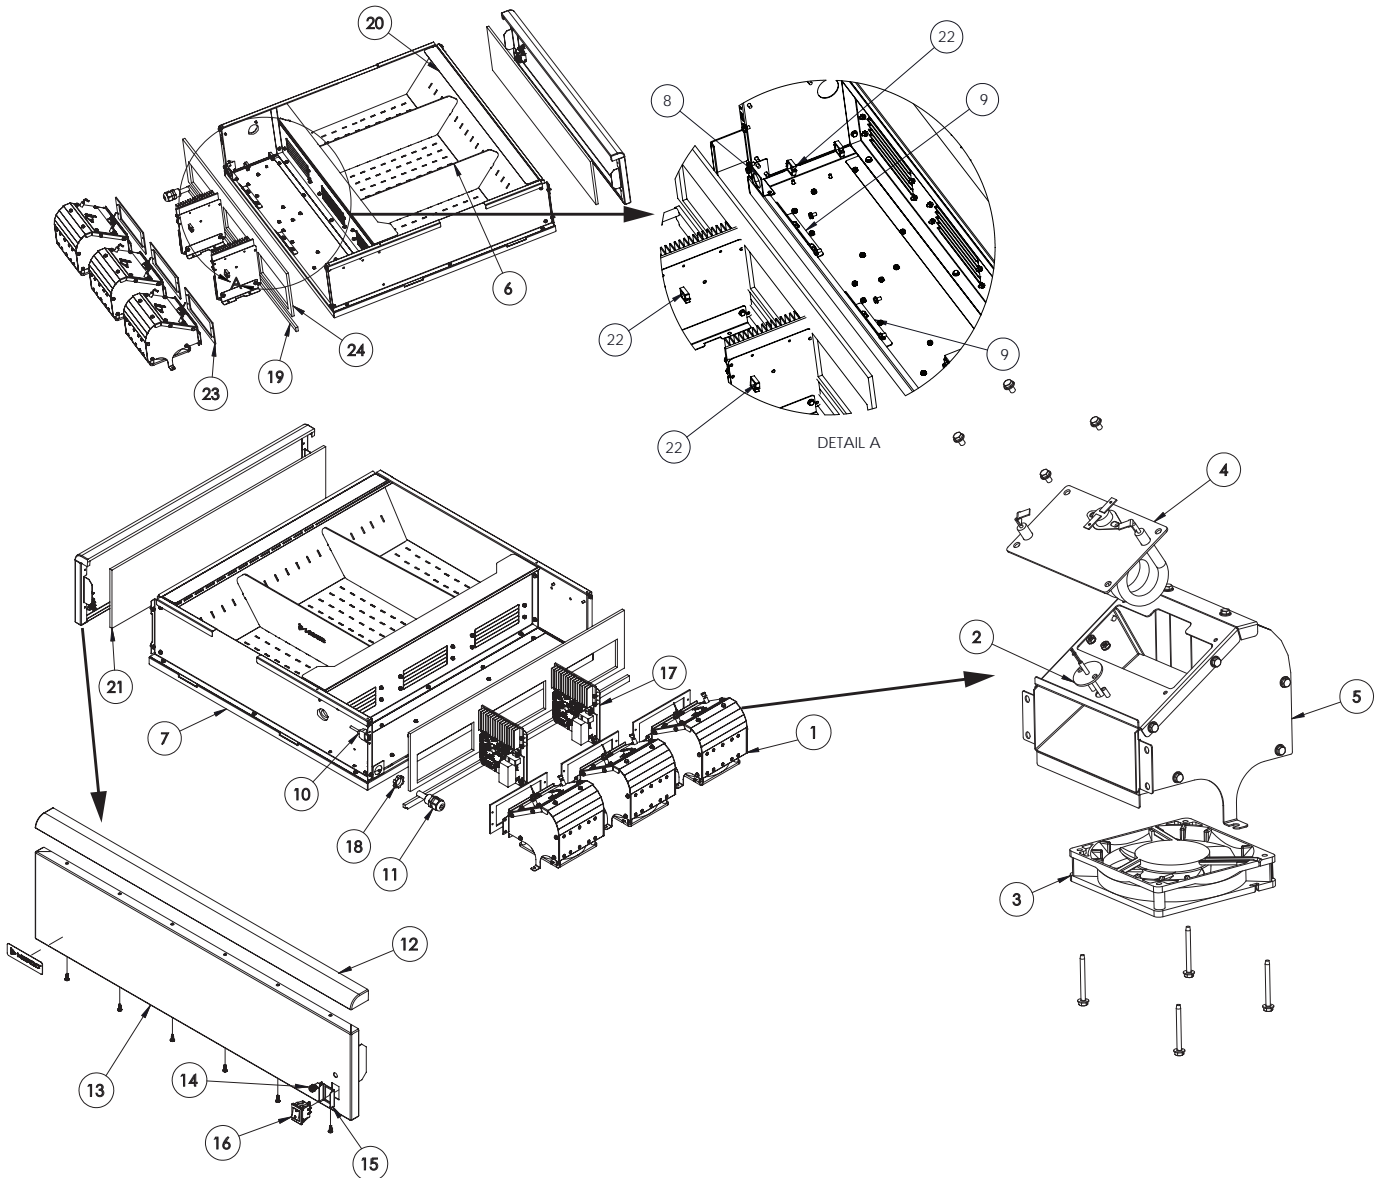

MCG2727 Triple Lane Components for units with Serial # 2106 and later

Item	Part Number	Description	Note	
	1	1089122	CRSS, AIR HEATER ASSY/W FAN 950W -208V-240V	
✓	2	8076438	THERMOCOUPLE, TUBE & WIRE	
✓	3	8076537	FAN 120X120X25mm 115CFM	
✓	4	8076502	HEATER ASSY, 950W-1377W-208V-240V	
	5	1089123	CRSS ASSY, AIR DUCT	
	6	2602613	CRSS, FOOD TRAY DIVIDER	
	7	1089114	FRAME-BASE ASSY (see next page for additional parts)	
	8	2602402	CRSS,BRKT POWER CORD	
	9	2602694	CRSS, WIRE GUARD BRACKET	
	10	8076172	CABLE, USB PANEL MOUNT FEMALE	
	11	8076026	CORD, NEMA 6-20P, 12/3	
		8076524	CORDSET, PIN/SLEEVE 20A/250V CE	
	12	8161213	TRIM, FRONT 3-LANE	

✓ Critical Parts