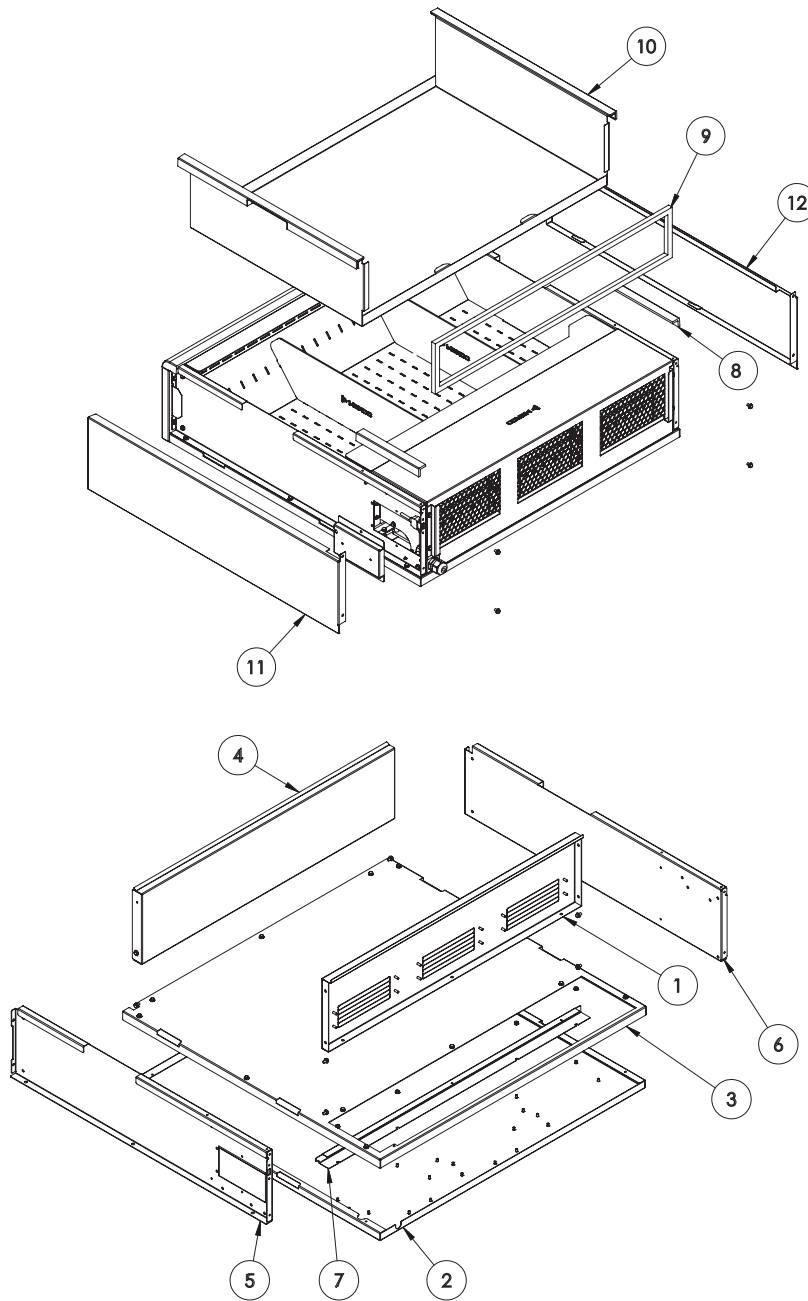

**MCG2727 Triple Lane Components for units with Serial # prior to 2106
continued**

Item	Part Number	Description	Note
1	1088624	FRNT PNL -FAN HSG ASSY	
2	1088623	CRSS, BASE BOTTOM ASSY 3-LANE	
3	2602436	CRSS, BASE TOP 3-LANE	
4	2602438	CRSS, FRONT FACE, INNER 3-LANE	
5	2602395	CRSS, TOWER RH	
6	2602396	CRSS, TOWER LH	
7	2602626	DIVIDER, BASE BOTTOM 3-LANE	
8	8161209	TRIM, REAR	
9	8161216	AIR FILTER, THREE LANE CRSS	
10	1088809	CRUMB TRAY ASSY 3-LANE	
11	2602397	PANEL, RIGHT	
12	2602398	SIDE PANEL LH