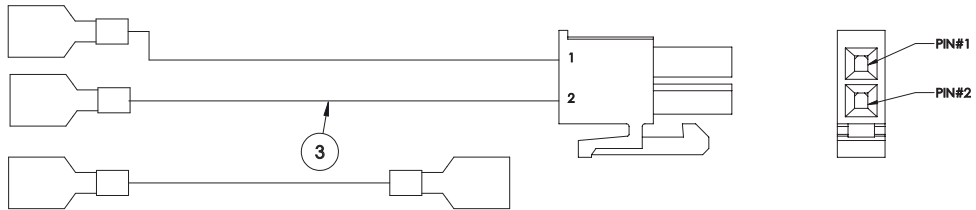

Wire Harnesses

Item	Part Number	Description	Note
1	8076500	HARNESS DC,CRSS ONE & TWO LANE MVP (Switch & LED to Primary Board)	
2	8076501	HARNESS DC, CRSS THREE LANE MVP (Between Primary and Secondary Board)	
3	8076556	HARNESS AC, HEATER CRSS (From Heater Assy to Board and between connections on Heater Assy)	
4	8076504	HARNESS AC,POWER SUPPLY CRSS (Power between Primary and Secondary Boards)	
5	8076559	HARNESS AC, CMAX CE (Power between line filter and Primary Board)