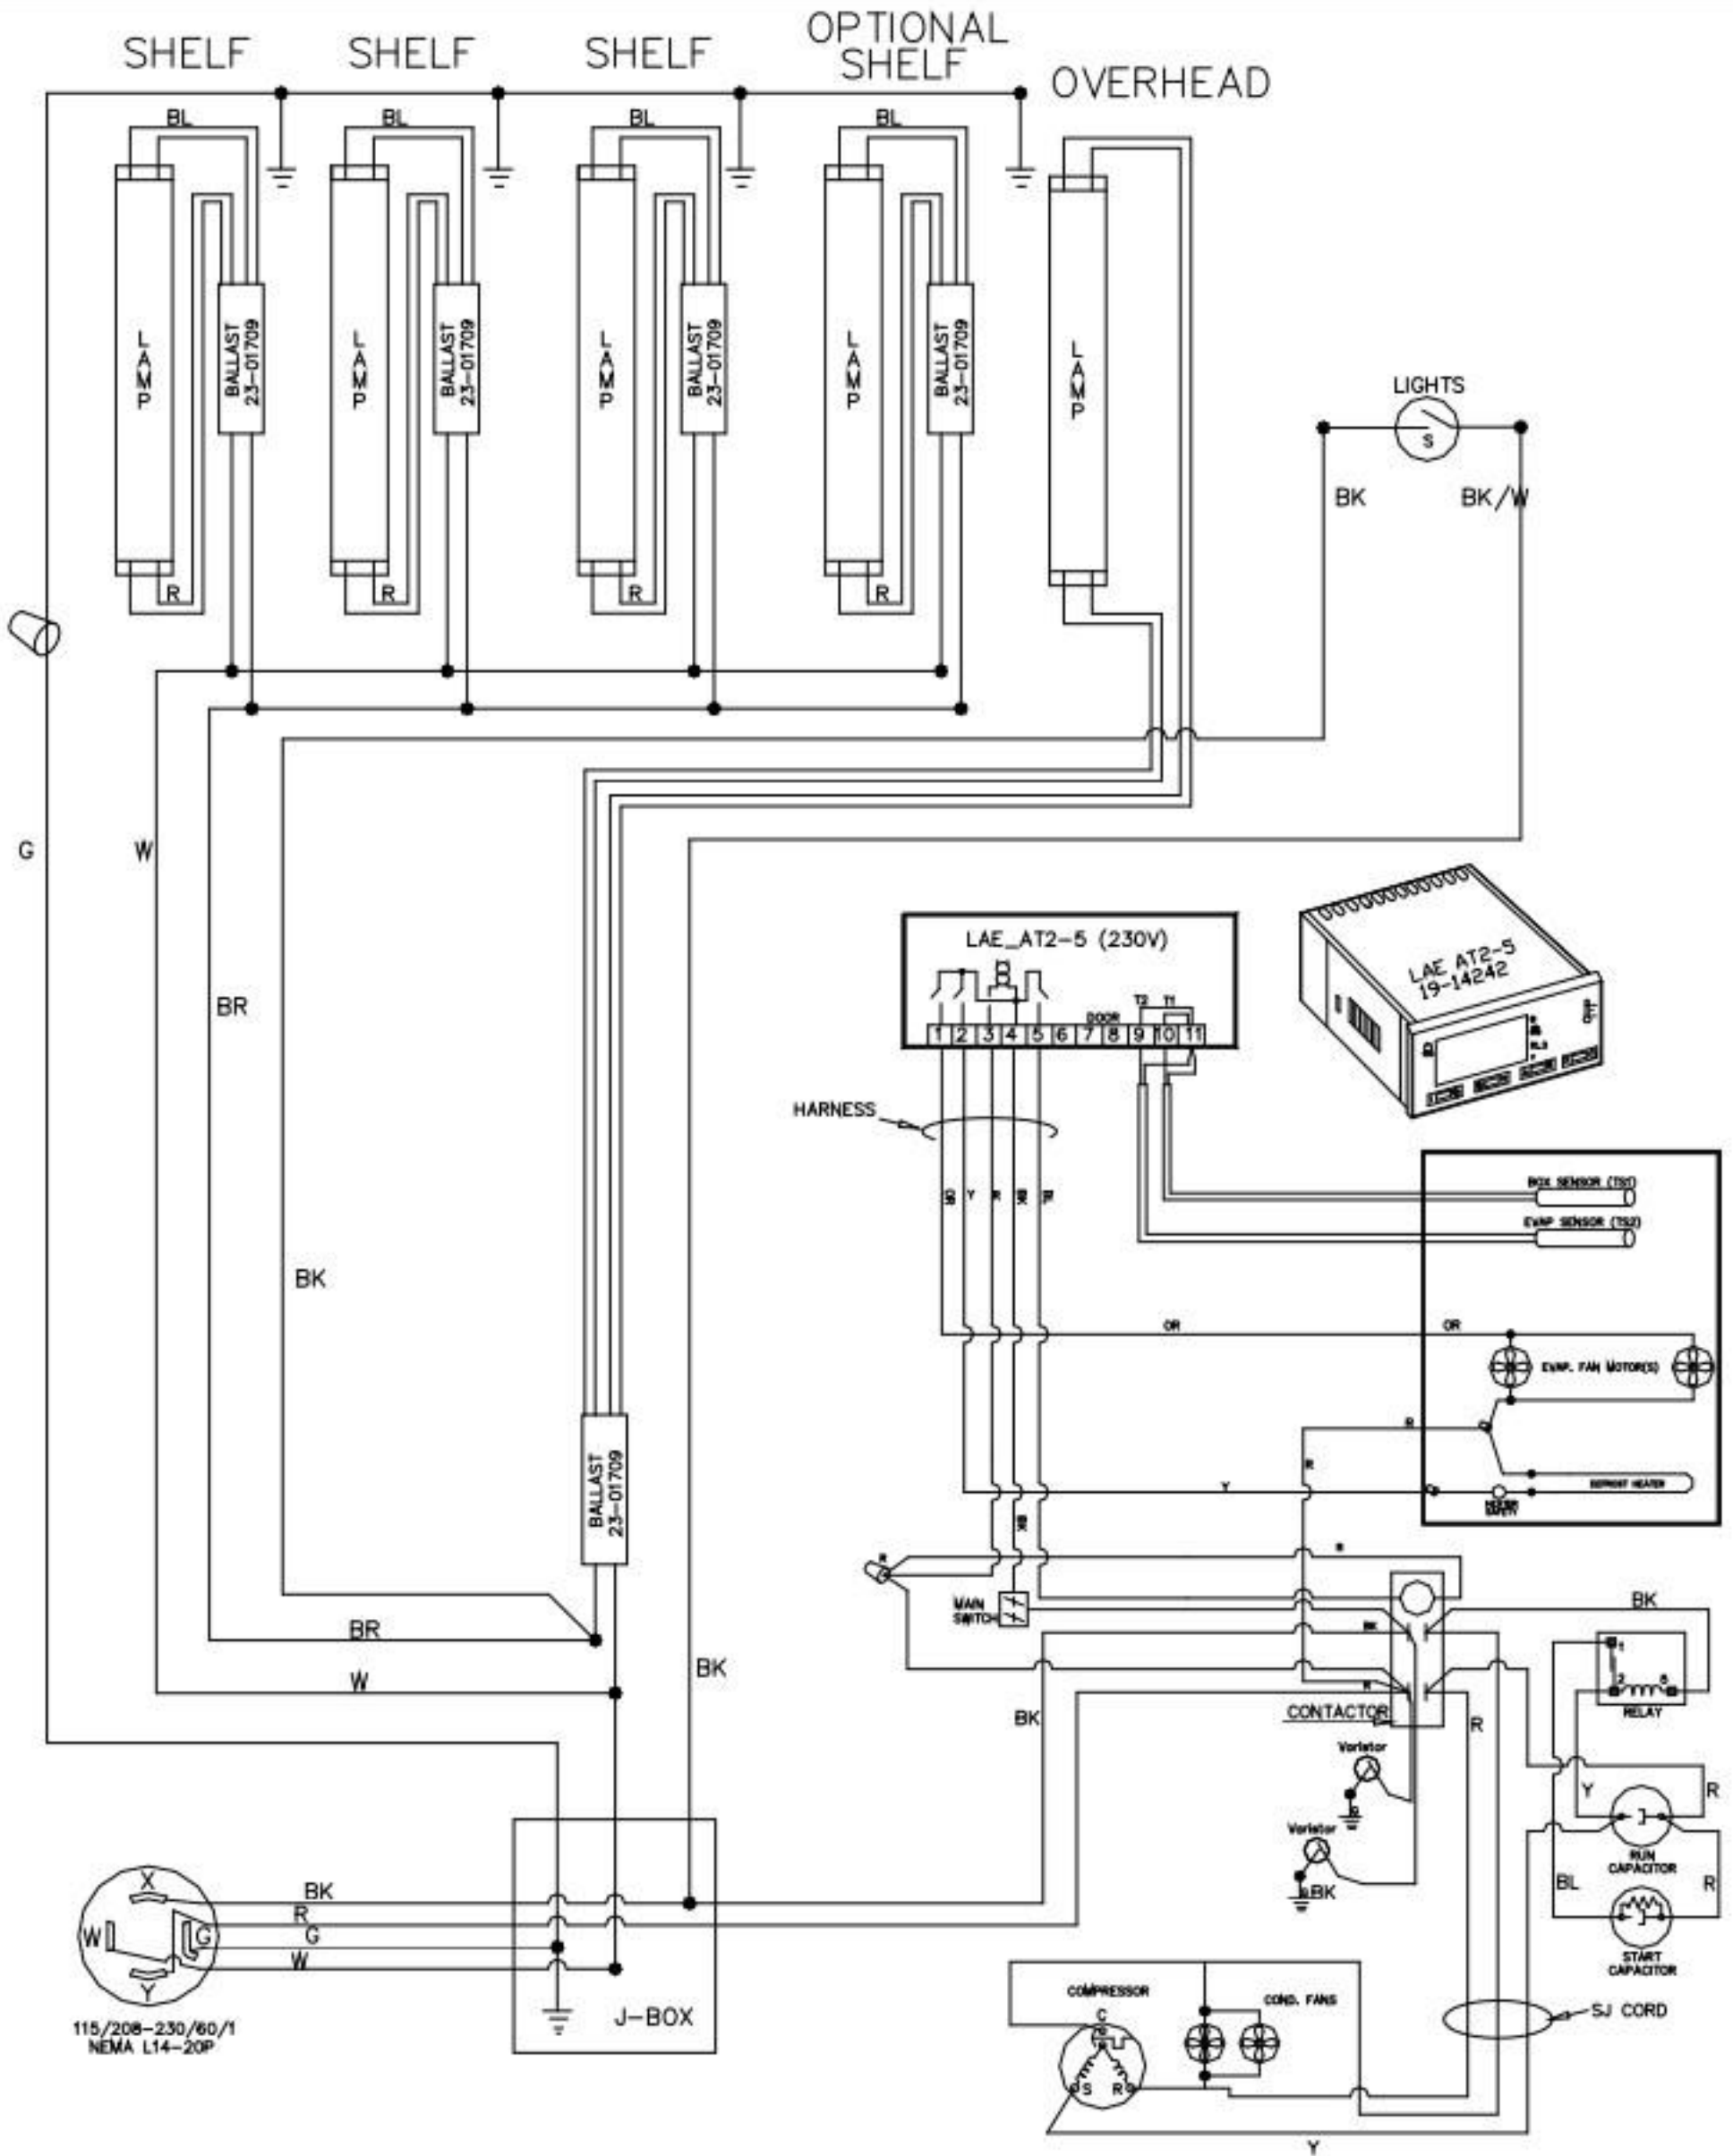

OPTIONAL SHELF

SHELF

SHELF

SHELF

OVERHEAD

115/208-230/60/1
NEMA L14-20P

115/208-230/60/1
NEMA L14-20P