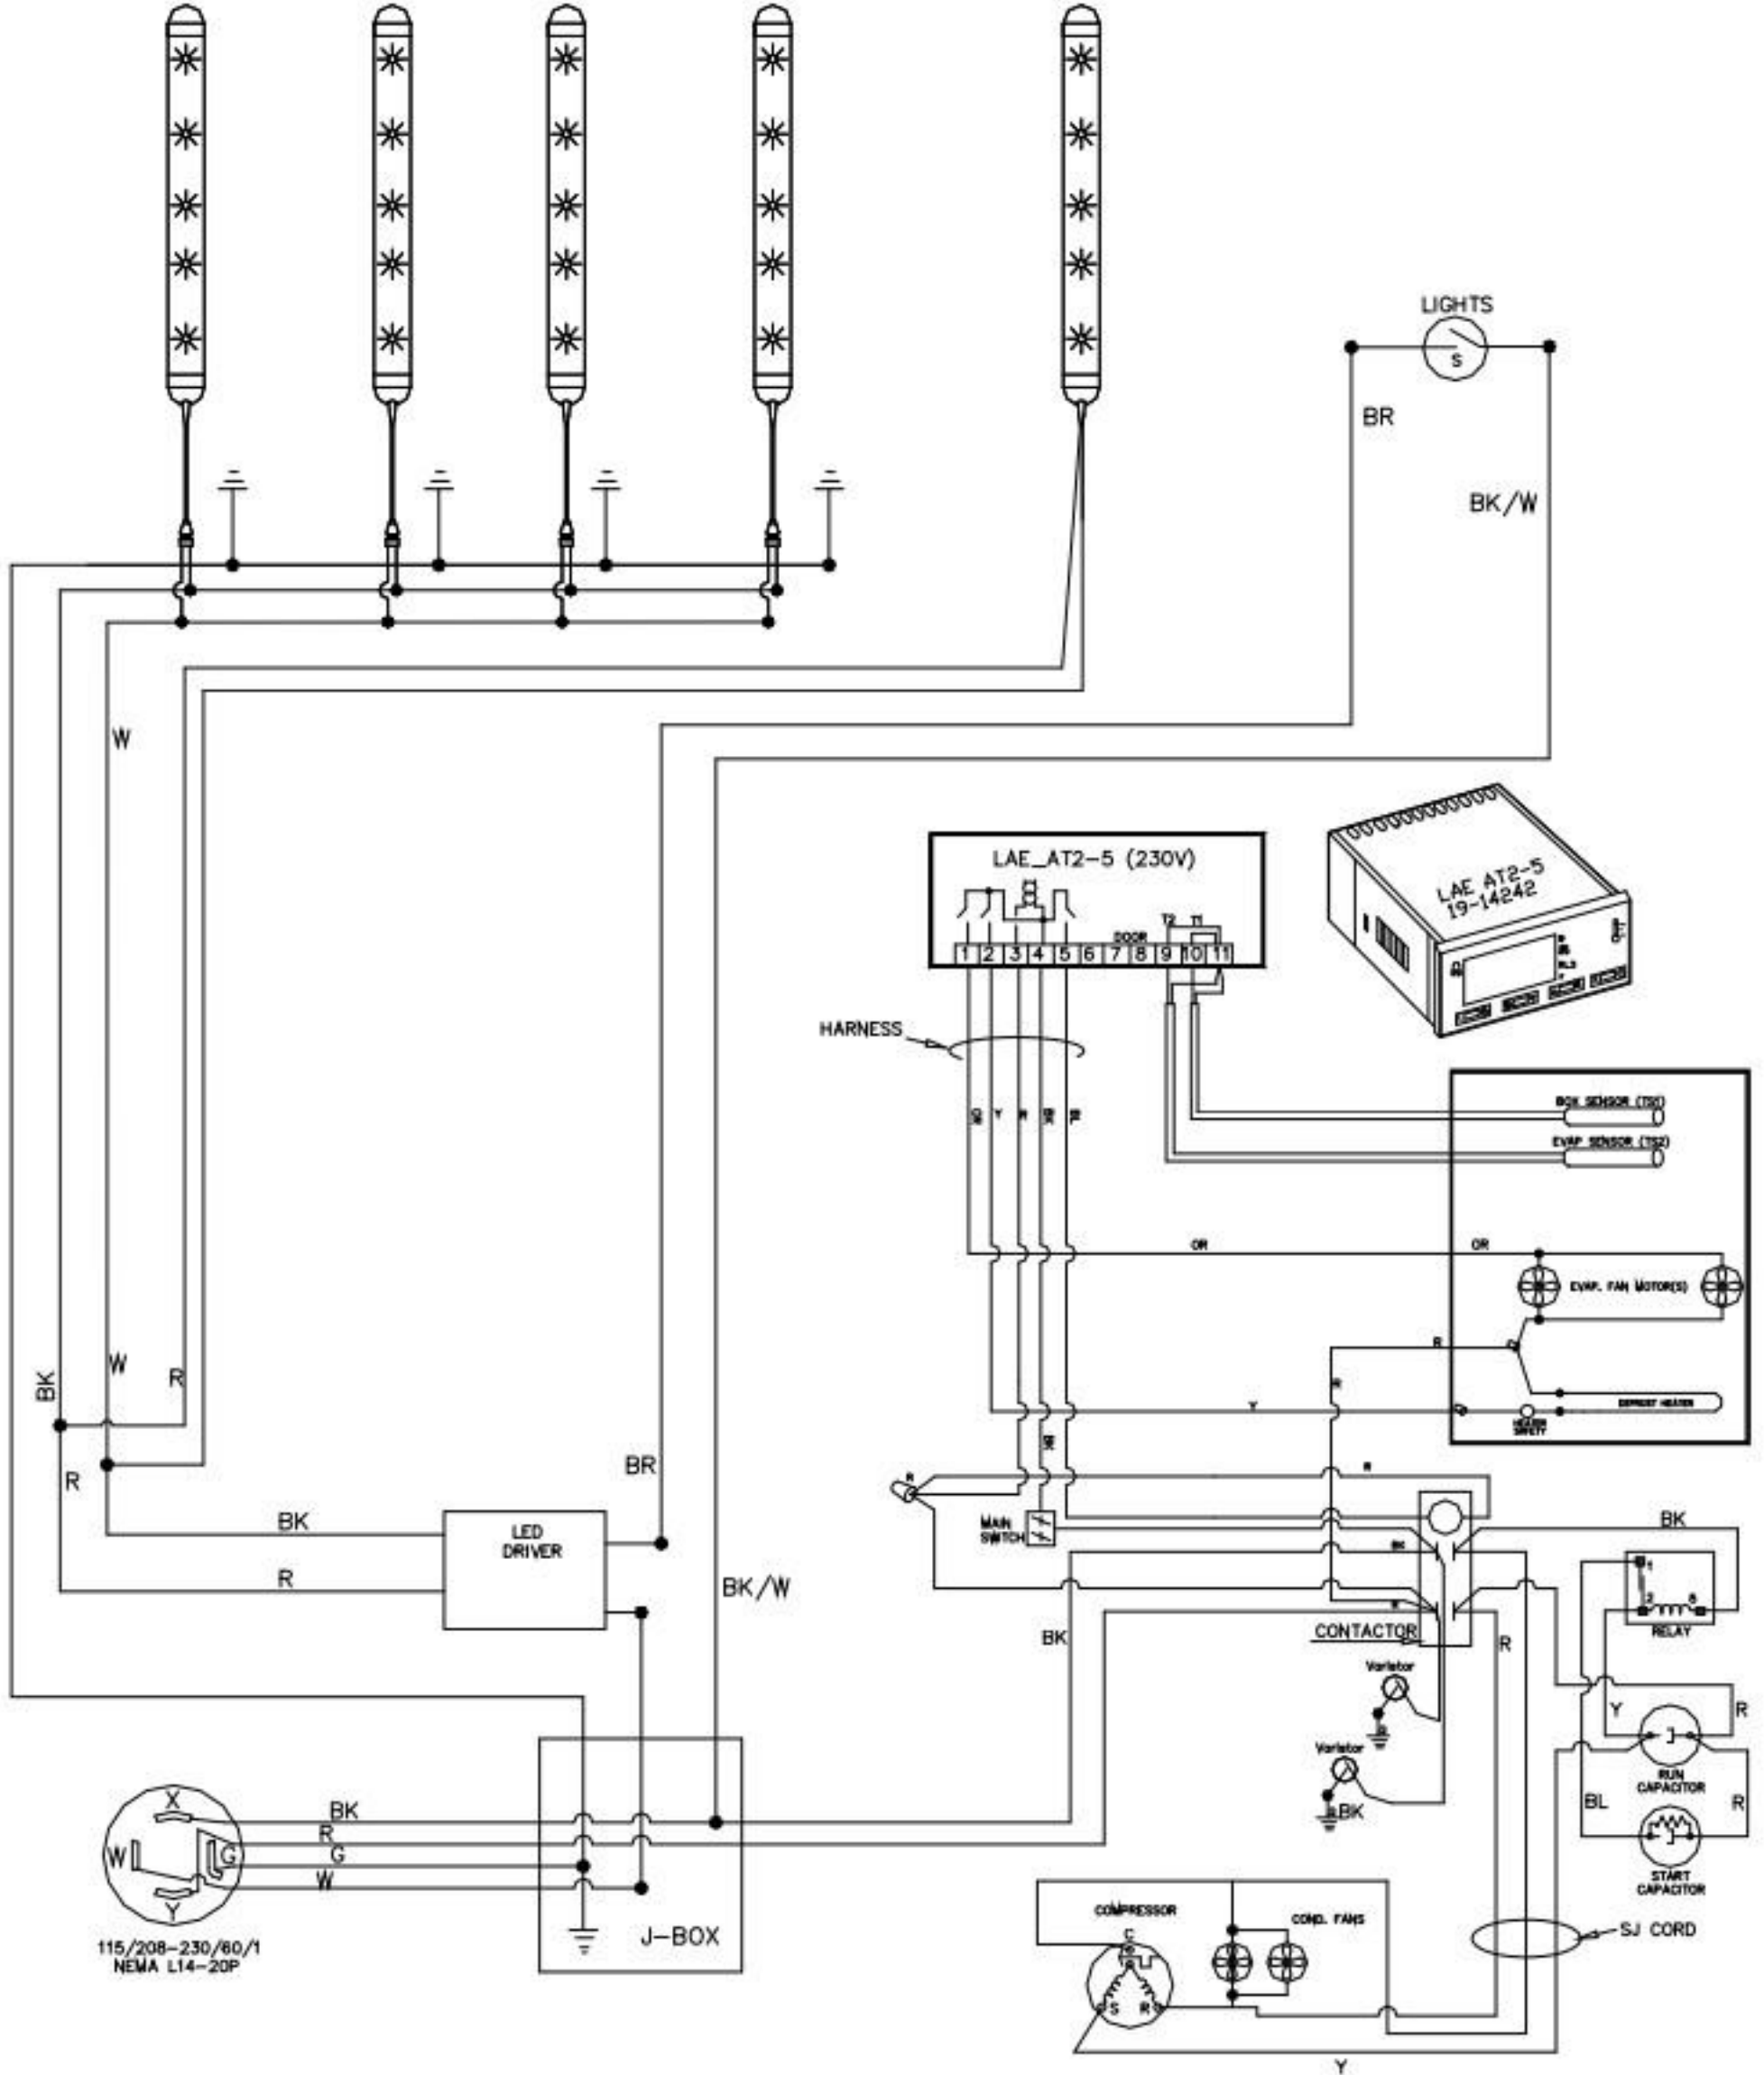

OPTIONAL SHELF

SHELF

SHELF

SHELF

OVERHEAD

115/208-230/60/1
NEMA L14-20P

115/208-230/60/1
NEMA L14-20P