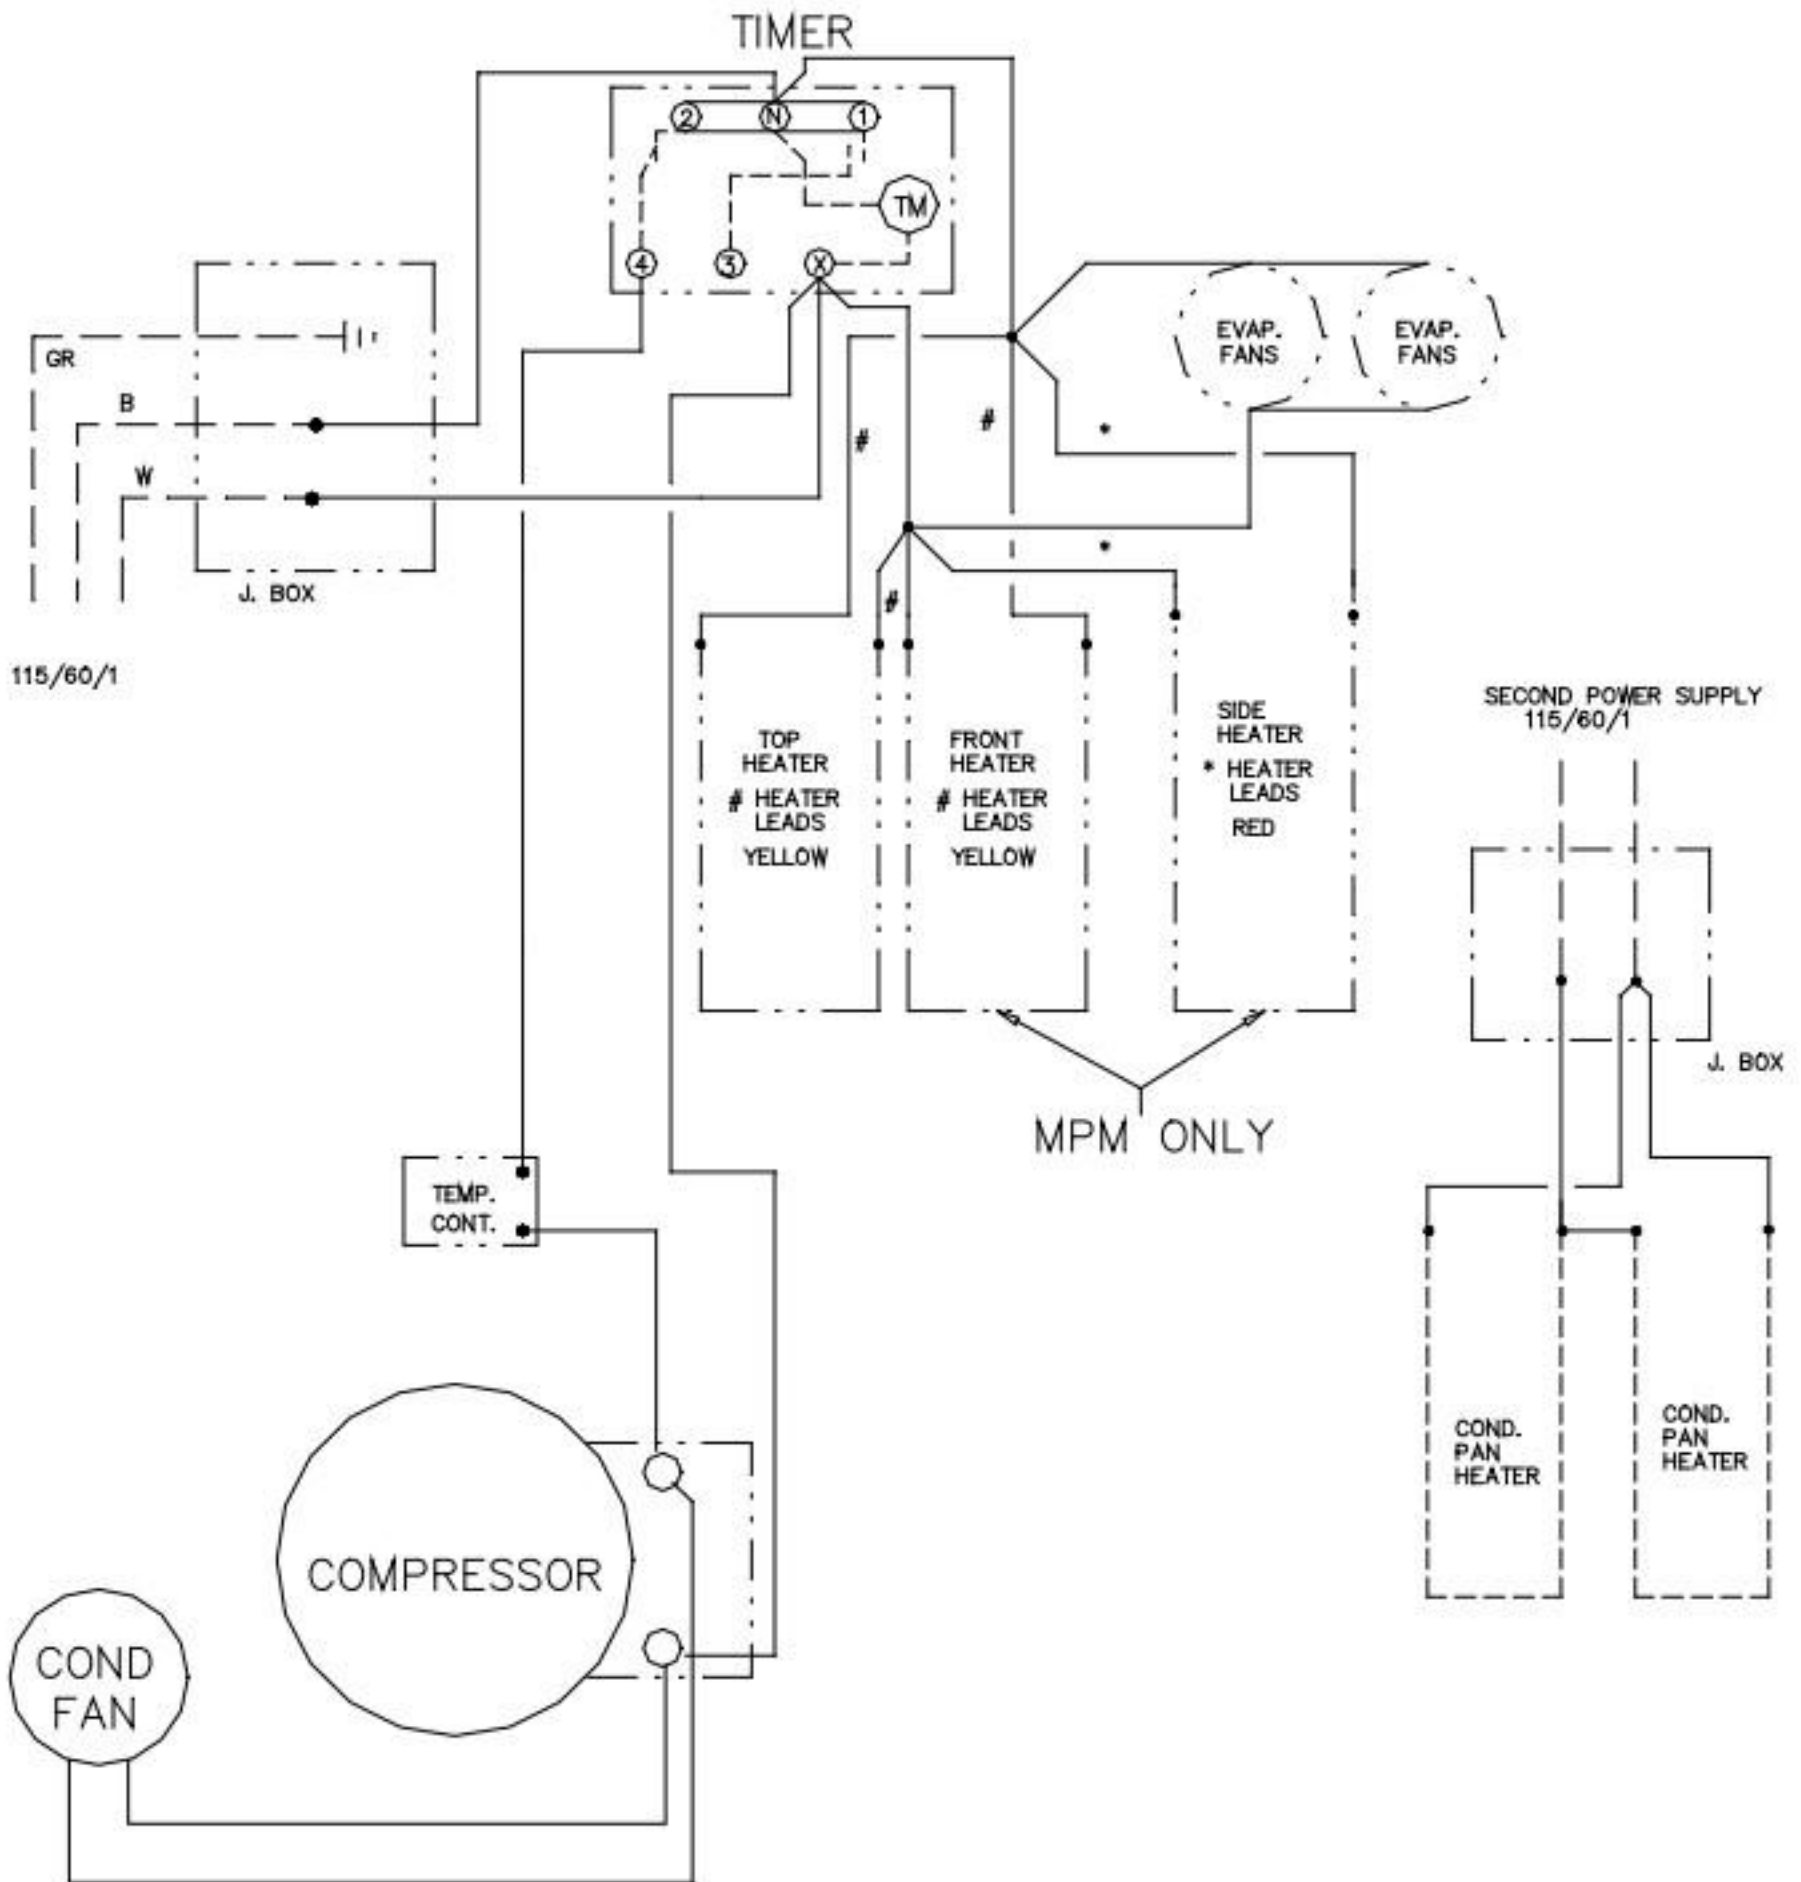

COMPRESSOR WIRING DIAGRAM

115/230V-SCHEMATIC WIRING DIAGRAM

115/60/1

SECOND POWER SUPPLY
115/60/1

MPM ONLY