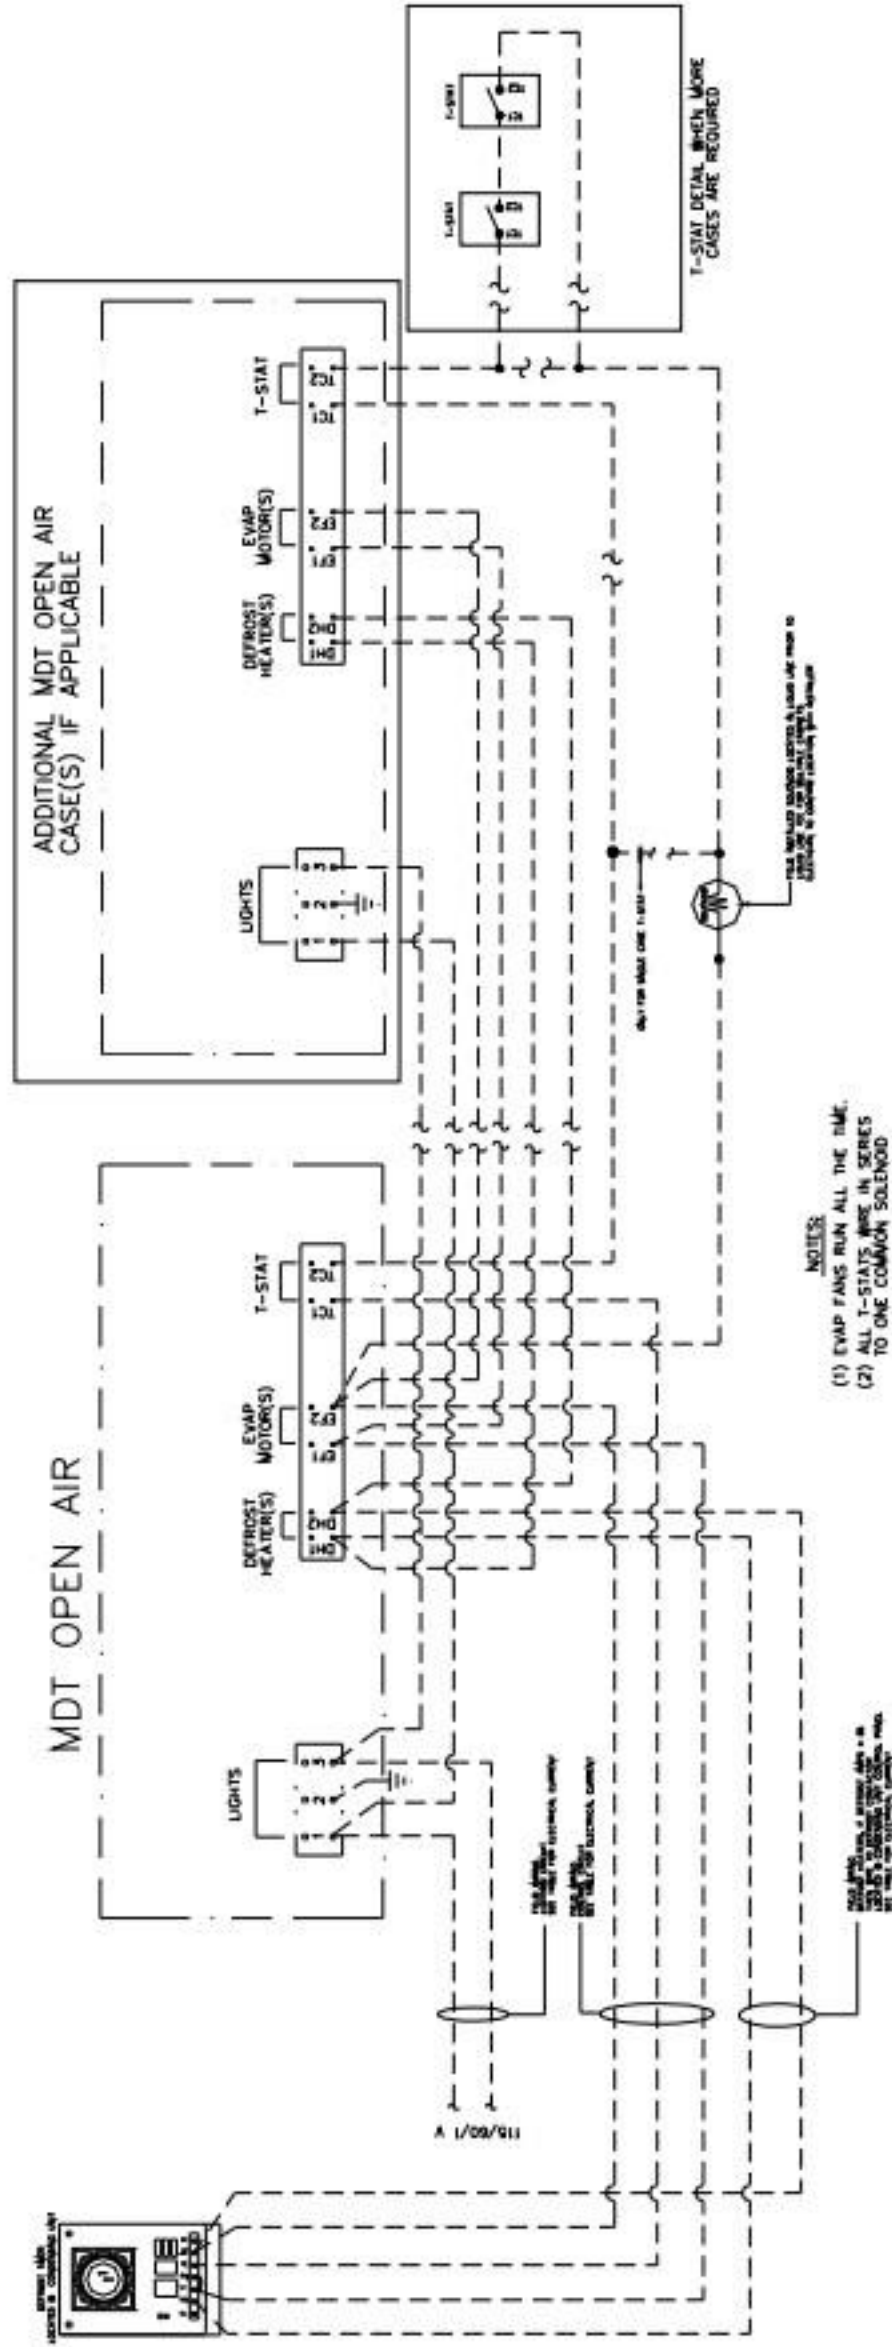

CANOPY WIRING

CABINET WIRING

REV. 4/05/10  
5/16/00  
2/23/00

MDT-04/06/08 - WIRING DIAGRAM

--- FIELD WIRING

**MBMASTER-BILT**  
Refrigeration Solutions

CANOPY WIRING — — — FIELD WIRING

CABINET WIRING

03/18/10

MD/MDT -06, -08 WIRING DIAGRAM

MD-MDT-0608\_WH\_NOISE LIGHTING\_03-18-10

# FIELD WIRING DETAIL

MDT -OX MDT -OX