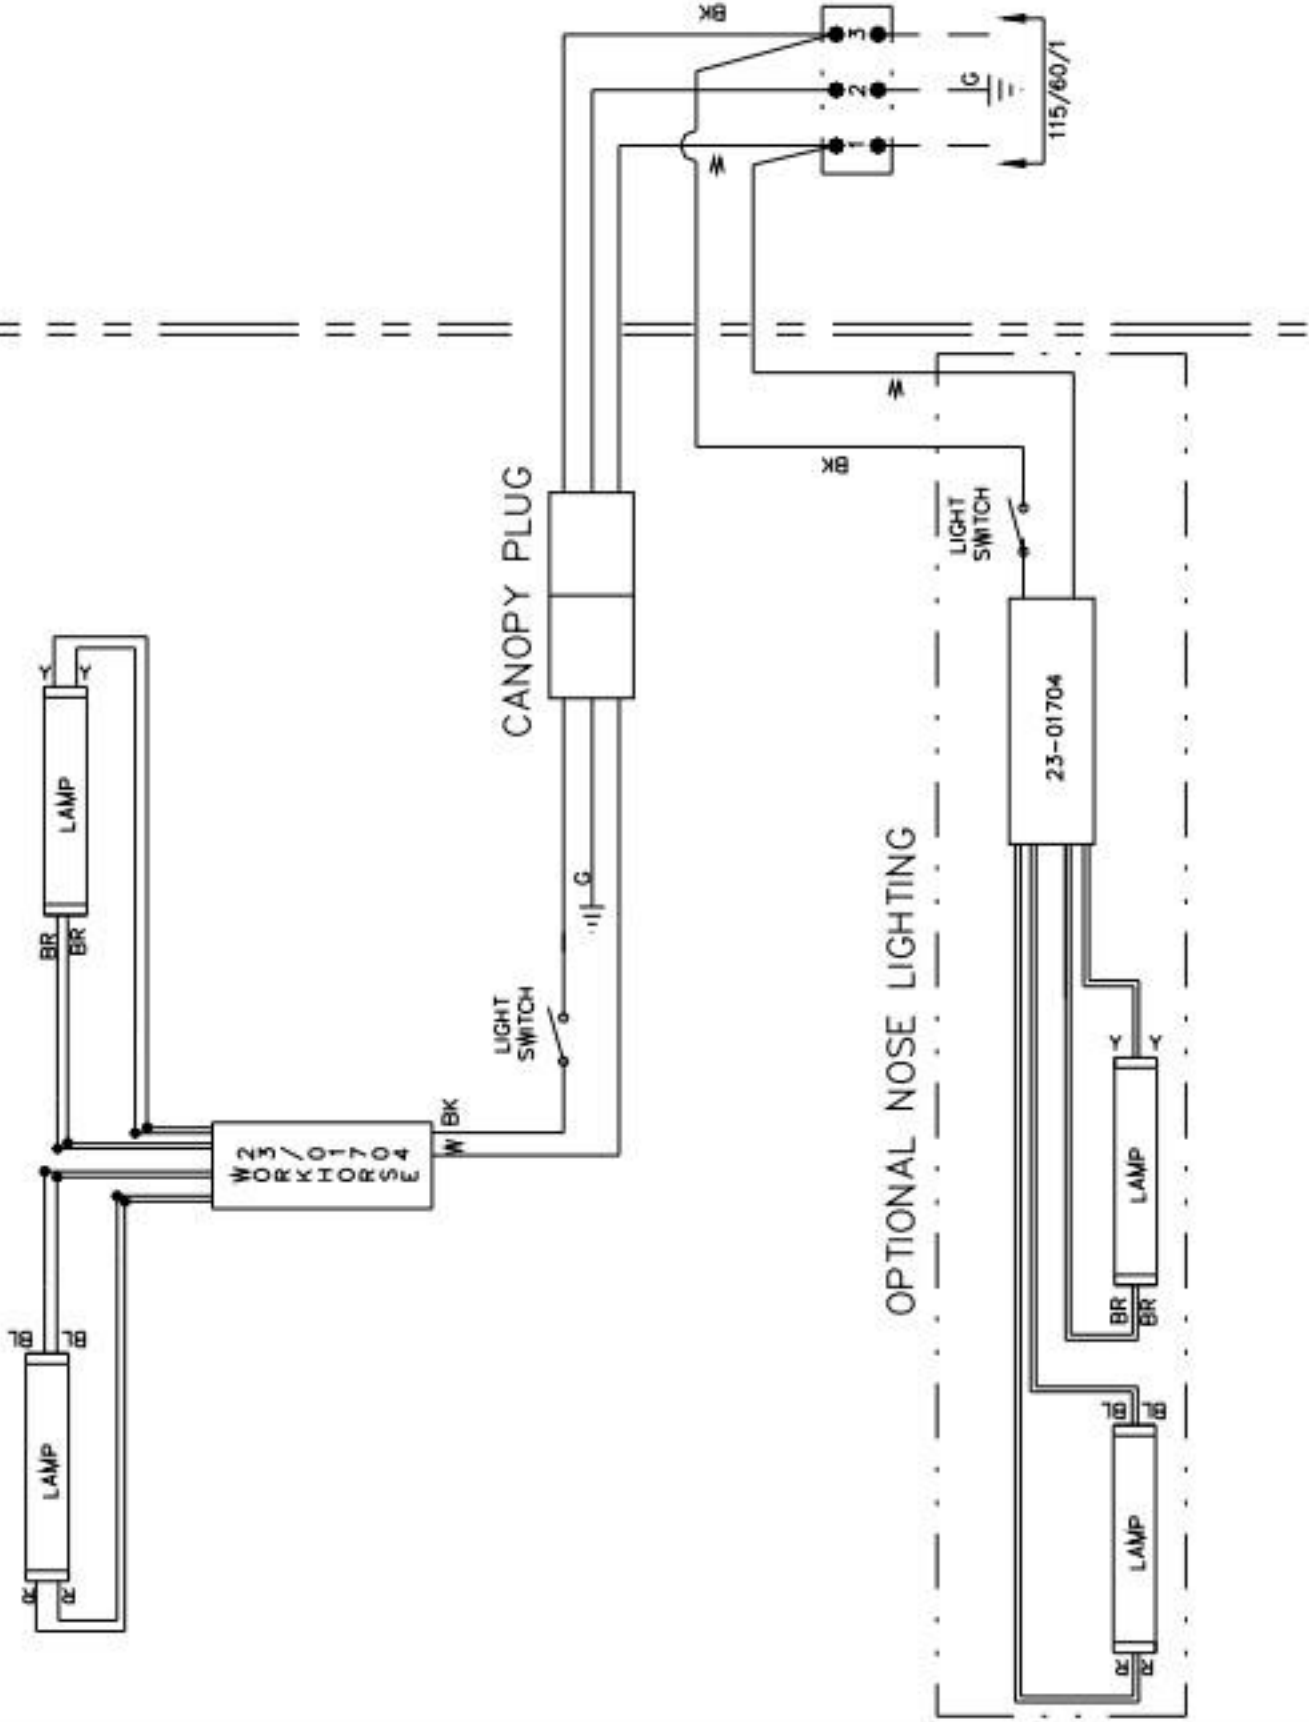

CANOPY WIRING

CABINET WIRING

REV. 4/05/10  
5/16/00  
2/23/00

MDT-04/06/08 - WIRING DIAGRAM

--- FIELD WIRING

**MBMASTER-BILT**  
Refrigeration Solutions

CANOPY WIRING — — — FIELD WIRING

CABINET WIRING

03/18/10

MD/MDT -06, -08 WIRING DIAGRAM

MD-MDT-0608\_WH\_NOISE LIGHTING\_03-18-10

# FIELD WIRING DETAIL

MDT -OX MDT -OX