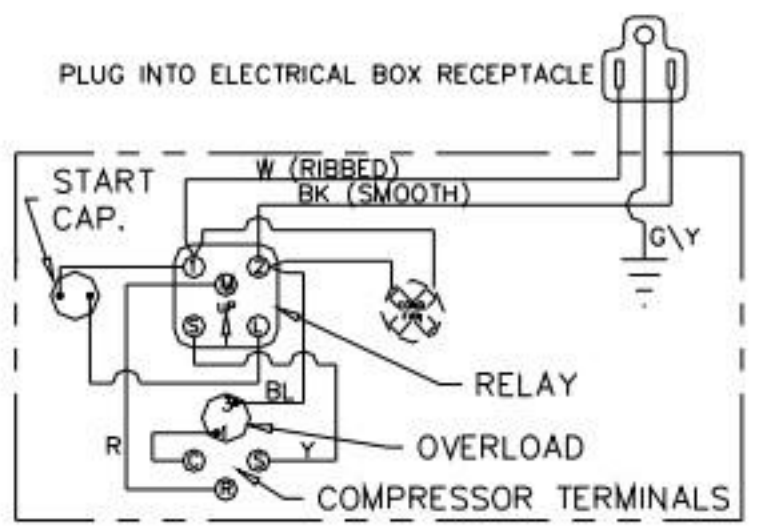

FIELD WIRING

115/60/1

DMS-72, -96 SERIES ONLY

DEFROST SETTINGS  
2 DEFROSTS/DAY  
50 MINUTE FAIL SAFE

TEMPERATURE CONTROL SETTINGS

115/60/1  
NEMA 5-15P

DMS-96 SERIES

DMS-48, -72 SERIES

DMS-72, -96 SERIES ONLY

DMS-48 SERIE ONLY

DEFROST SETTINGS  
2 DEFROSTS/DAY  
50 MINUTE FAIL SAFE

TEMPERATURE CONTROL SETTINGS

COLD CUT OUT - 5°F  
COLD CUT IN - 21°F

WARM CUT OUT - 42°F  
WARM CUT IN - 52°F