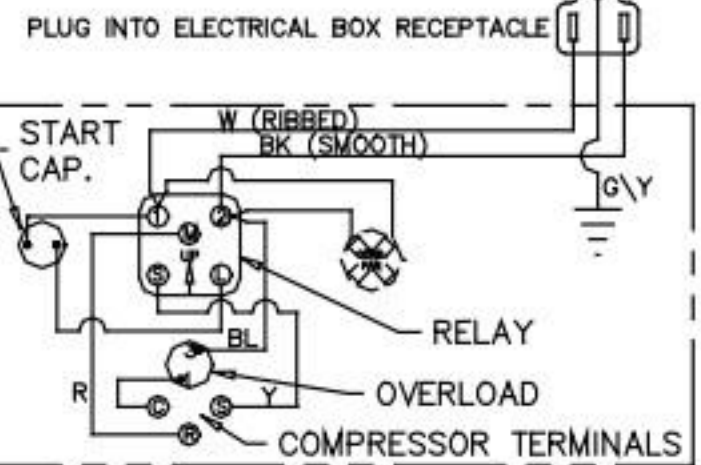

DMS-72, -96 SERIES ONLY

DEFROST SETTINGS  
2 DEFROSTS/DAY  
50 MINUTE FAIL SAFE

TEMPERATURE CONTROL SETTINGS

COLD CUT OUT - 5°F  
COLD CUT IN - 21°F

WARM CUT OUT - 42°F  
WARM CUT IN - 52°F

115/60/1  
NEMA 5-15P

DMS-96 SERIES

DMS-48, -72 SERIES

DMS -72, -96 SERIES ONLY

DEFROST SETTINGS  
3 DEFROSTS/DAY  
60 MINUTE FAIL SAFE

TEMPERATURE CONTROL SETTINGS

COLD CUT OUT - 5°F  
COLD CUT IN - 21°F

WARM CUT OUT - 42°F  
WARM CUT IN - 52°F

FIELD WIRING

115/60/1

DMS-72, -96 SERIES ONLY

DEFROST SETTINGS  
2 DEFROSTS/DAY  
50 MINUTE FAIL SAFE

TEMPERATURE CONTROL SETTINGS

115/60/1  
NEMA 5-15P

DMS-96 SERIES

DMS-48, -72 SERIES