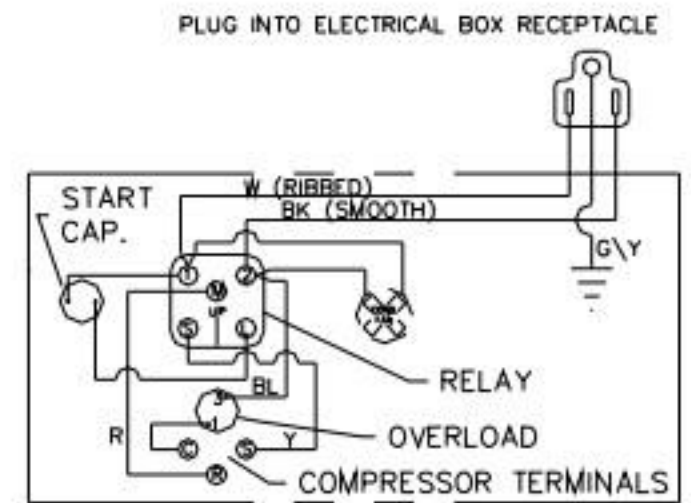

DMS-72, -96 SERIES ONLY

DMS-48 SERIE ONLY

DEFROST SETTINGS  
2 DEFROSTS/DAY  
50 MINUTE FAIL SAFE

TEMPERATURE CONTROL SETTINGS

COLD CUT OUT - 5°F  
COLD CUT IN - 21°F

WARM CUT OUT - 42°F  
WARM CUT IN - 52°F