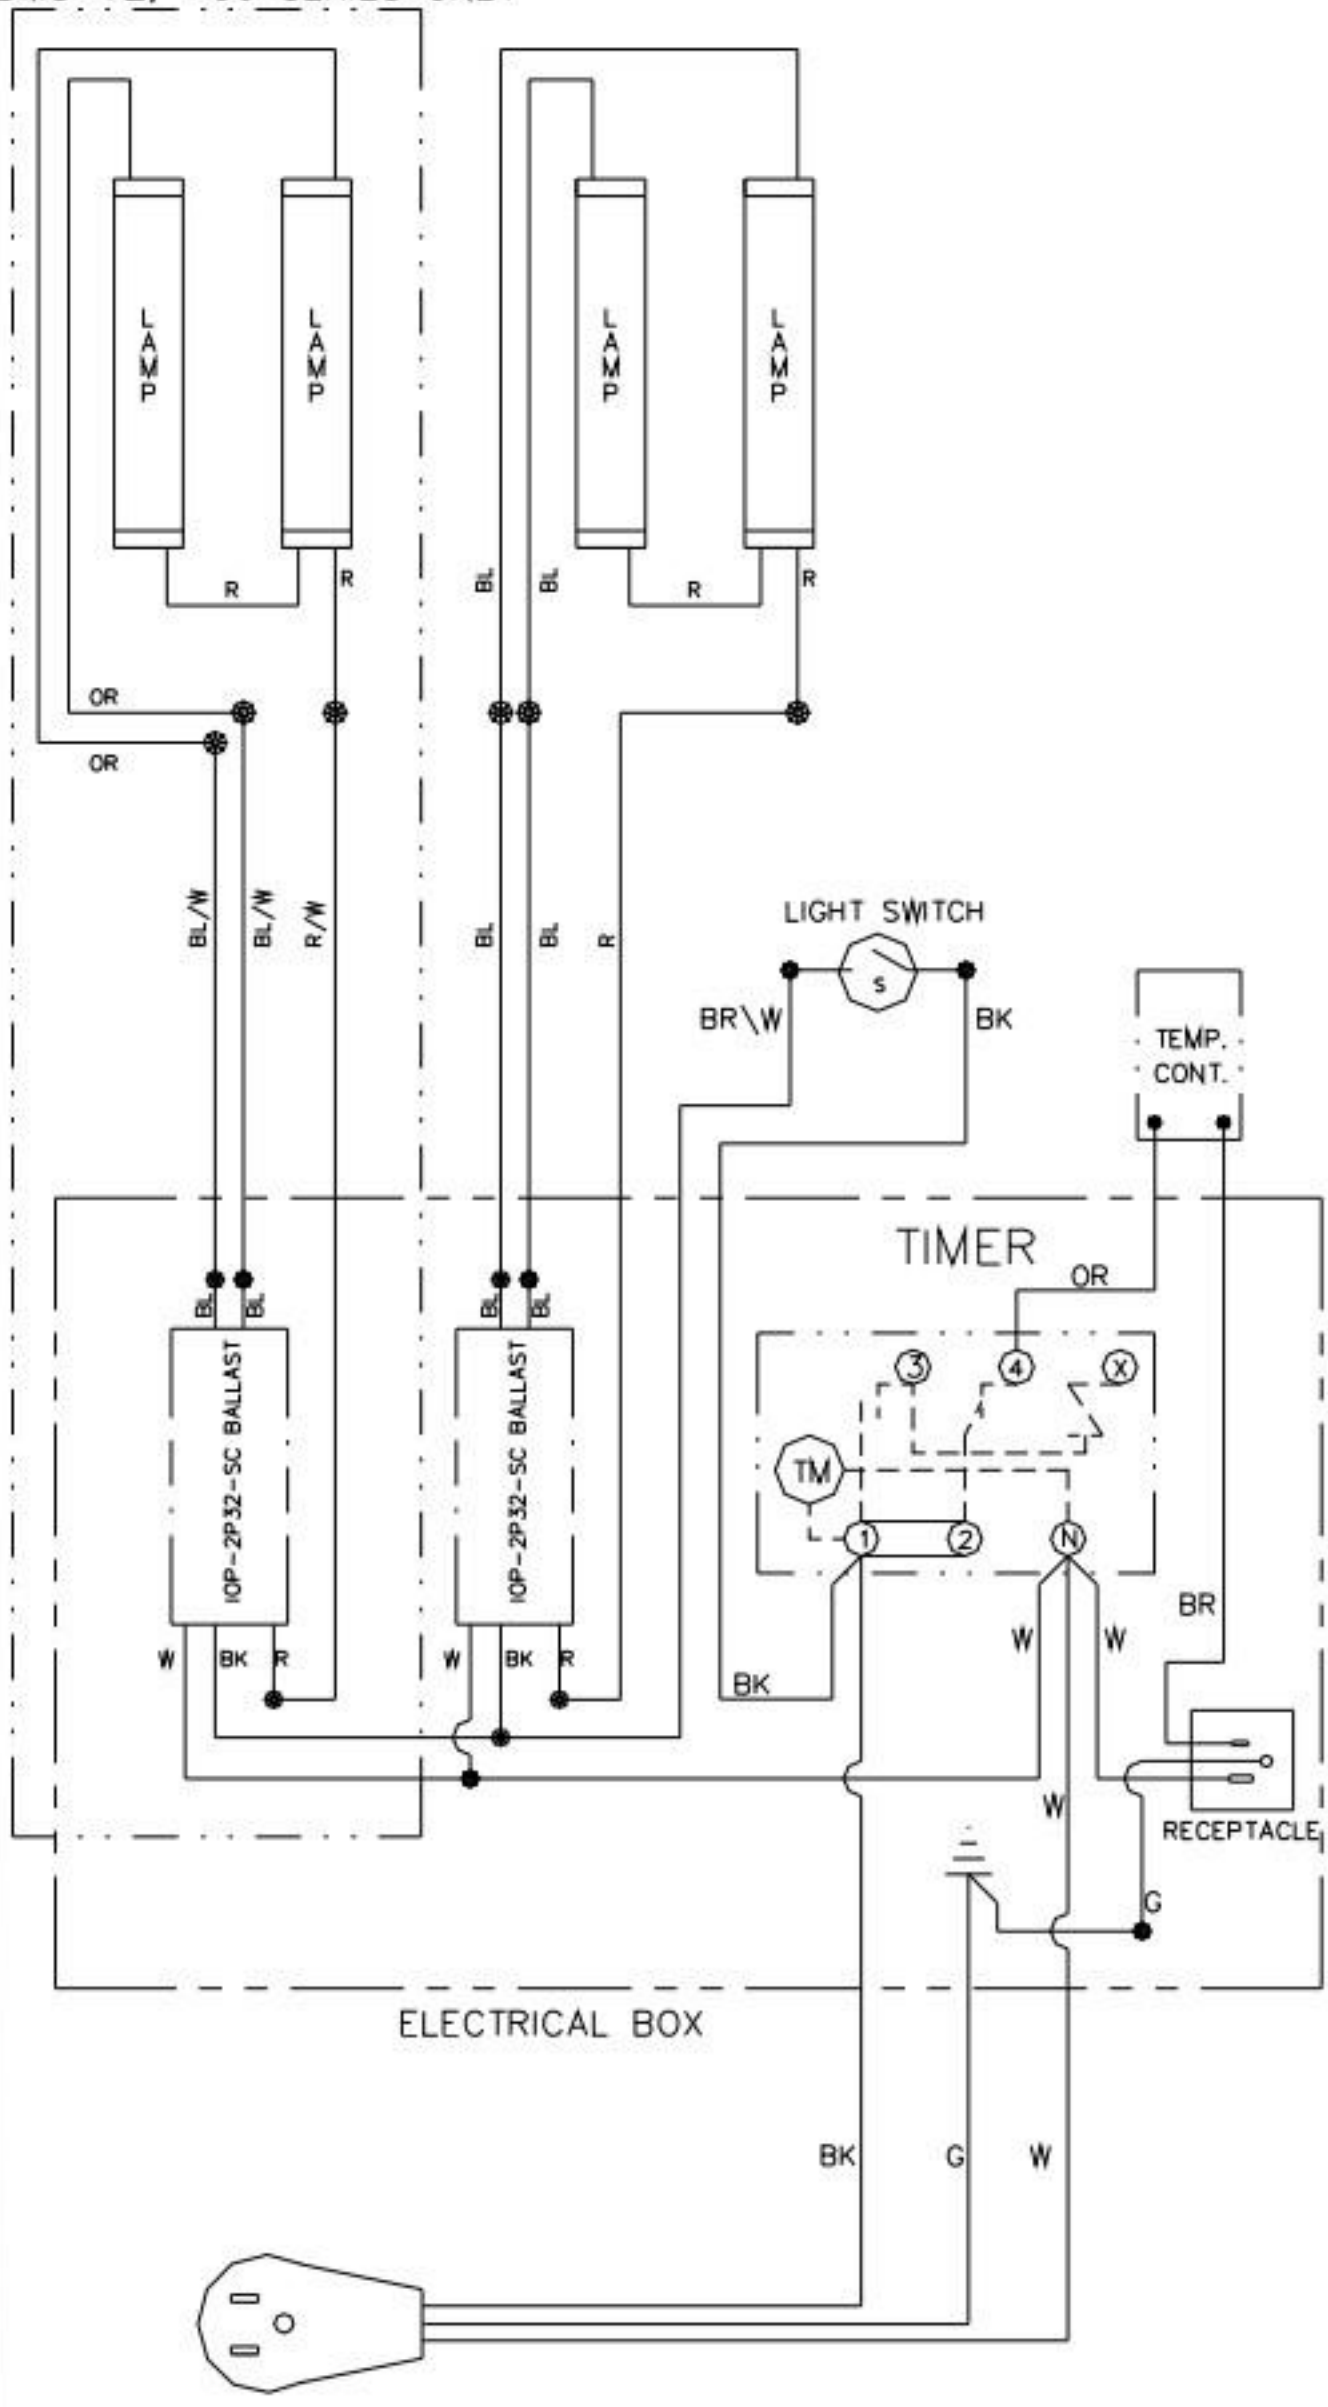

DMS-72, -96 SERIES ONLY

DEFROST SETTINGS  
2 DEFROSTS/DAY  
50 MINUTE FAIL SAFE

TEMPERATURE CONTROL SETTINGS

COLD CUT OUT - 5°F  
COLD CUT IN - 21°F

WARM CUT OUT - 42°F  
WARM CUT IN - 52°F

115/60/1  
NEMA 5-15P

DMS-96 SERIES

DMS-48, -72 SERIES

DMS -72, -96 SERIES ONLY

DEFROST SETTINGS  
3 DEFROSTS/DAY  
60 MINUTE FAIL SAFE

TEMPERATURE CONTROL SETTINGS

COLD CUT OUT - 5°F  
COLD CUT IN - 21°F

WARM CUT OUT - 42°F  
WARM CUT IN - 52°F

FIELD WIRING

115/60/1

DMS-72, -96 SERIES ONLY

DEFROST SETTINGS  
2 DEFROSTS/DAY  
50 MINUTE FAIL SAFE

TEMPERATURE CONTROL SETTINGS

115/60/1  
NEMA 5-15P

DMS-96 SERIES

DMS-48, -72 SERIES

DMS-72, -96 SERIES ONLY

DMS-48 SERIE ONLY

DEFROST SETTINGS  
2 DEFROSTS/DAY  
50 MINUTE FAIL SAFE

TEMPERATURE CONTROL SETTINGS

COLD CUT OUT - 5°F  
COLD CUT IN - 21°F

WARM CUT OUT - 42°F  
WARM CUT IN - 52°F