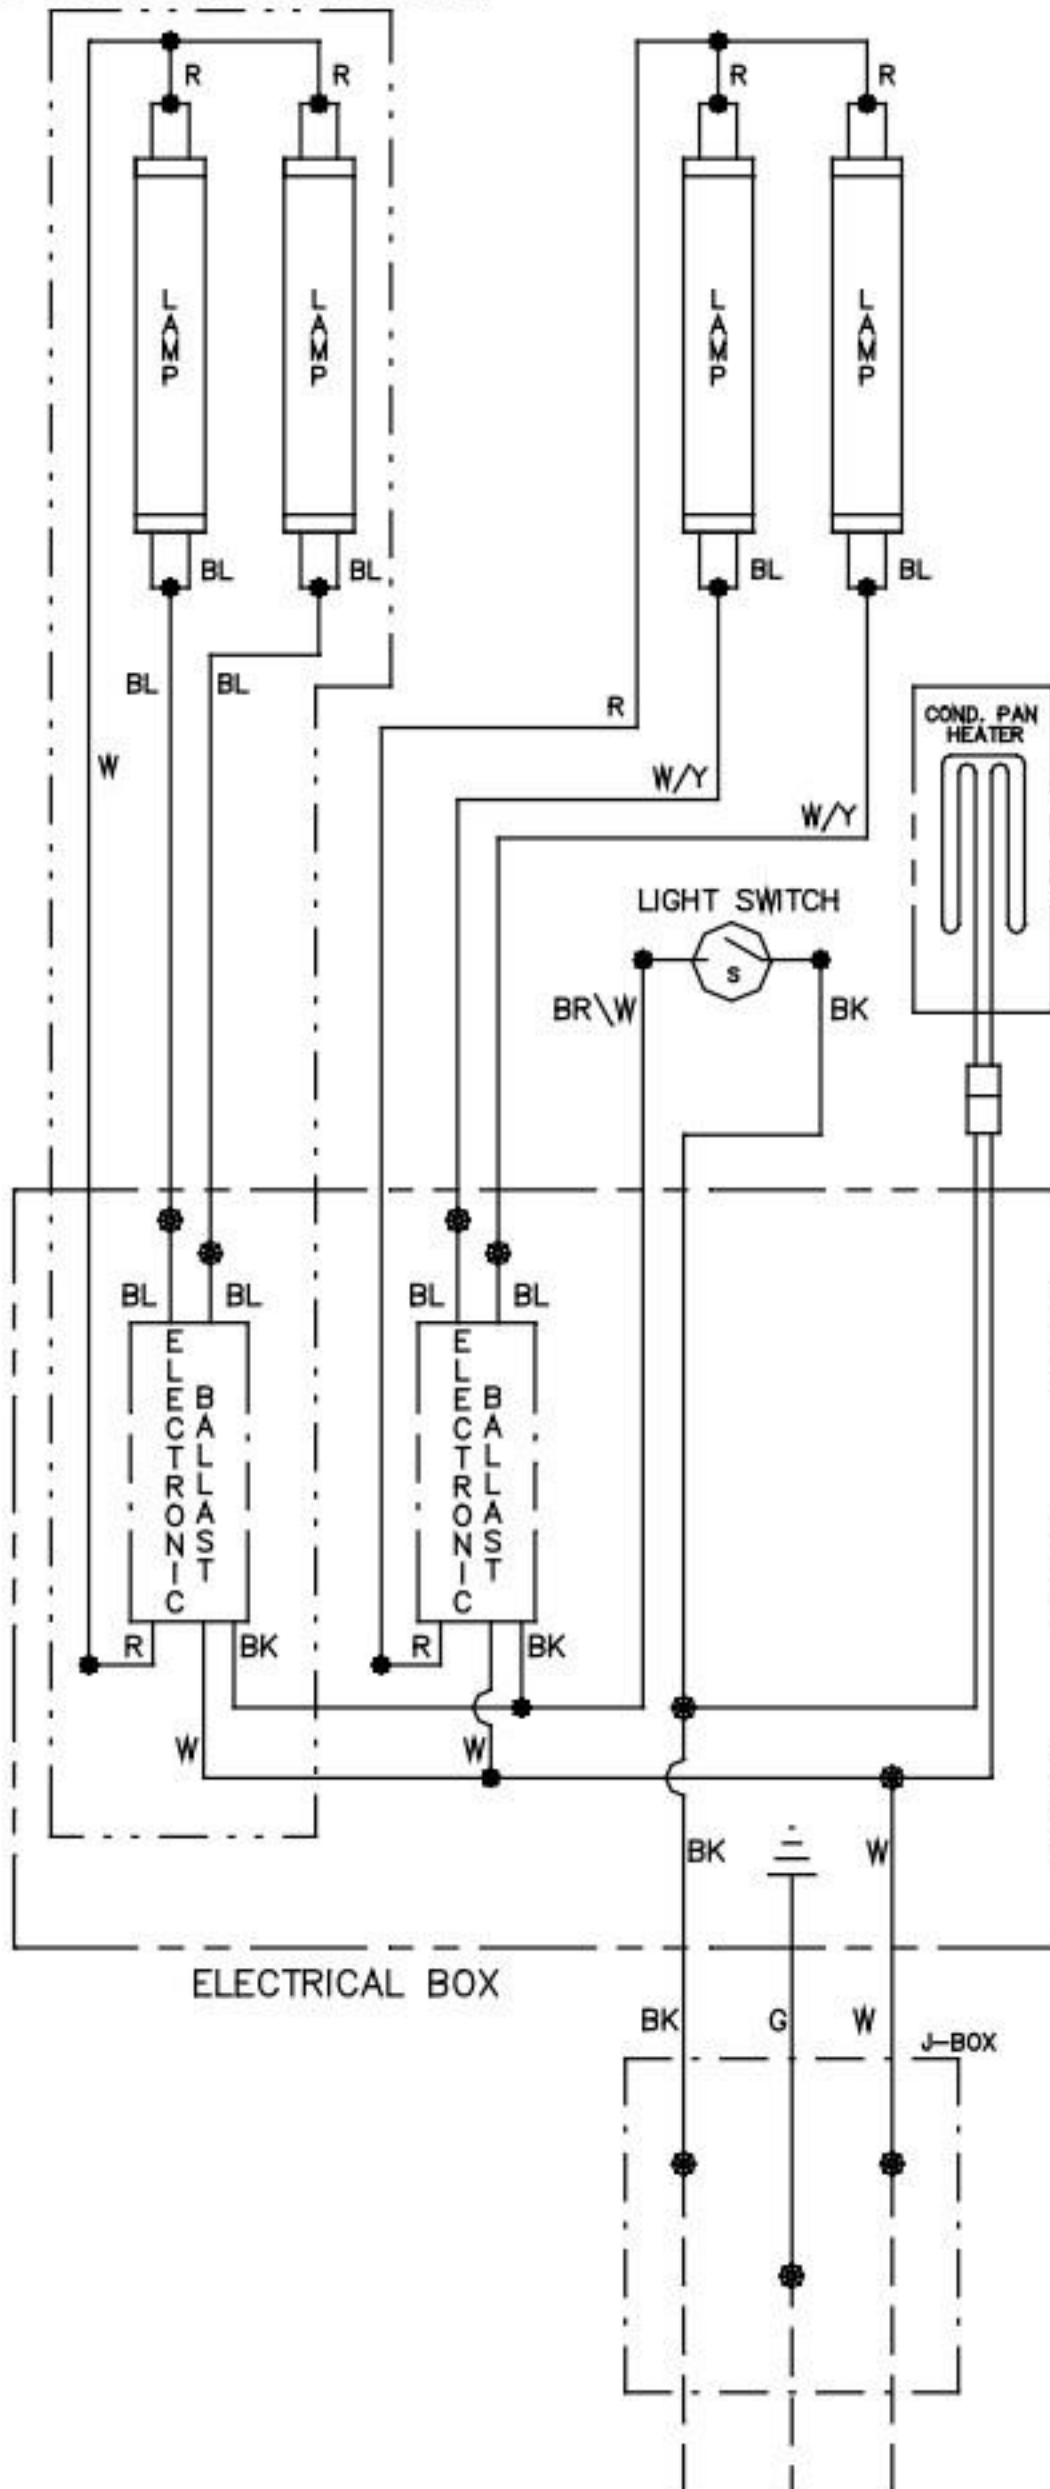

DMS-72, -96 SERIES ONLY

DEFROST SETTINGS  
2 DEFROSTS/DAY  
50 MINUTE FAIL SAFE

TEMPERATURE CONTROL SETTINGS

COLD CUT OUT - 5°F  
COLD CUT IN - 21°F

WARM CUT OUT - 42°F  
WARM CUT IN - 52°F

115/60/1  
NEMA 5-15P

DMS-96 SERIES

DMS-48, -72 SERIES

DMS -72, -96 SERIES ONLY

DEFROST SETTINGS  
3 DEFROSTS/DAY  
60 MINUTE FAIL SAFE

TEMPERATURE CONTROL SETTINGS

COLD CUT OUT - 5°F  
COLD CUT IN - 21°F

WARM CUT OUT - 42°F  
WARM CUT IN - 52°F

FIELD WIRING

115/60/1

DMS-72, -96 SERIES ONLY

DEFROST SETTINGS  
2 DEFROSTS/DAY  
50 MINUTE FAIL SAFE

TEMPERATURE CONTROL SETTINGS

115/60/1  
NEMA 5-15P

DMS-96 SERIES

DMS-48, -72 SERIES