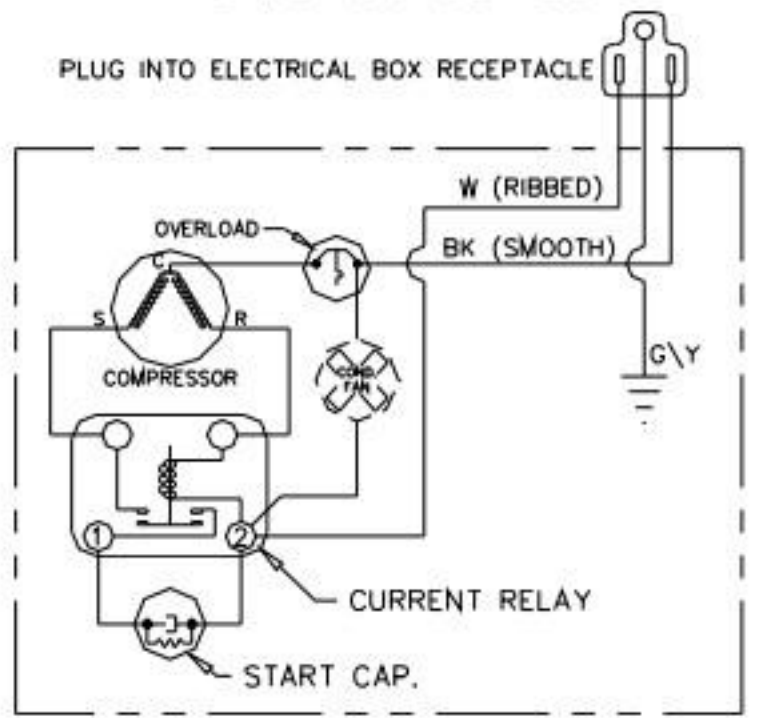

DMS-96 SERIES

DMS-48, -72 SERIES

DMS -72, -96 SERIES ONLY

DEFROST SETTINGS  
3 DEFROSTS/DAY  
60 MINUTE FAIL SAFE

TEMPERATURE CONTROL SETTINGS

COLD CUT OUT - 5°F  
COLD CUT IN - 21°F

WARM CUT OUT - 42°F  
WARM CUT IN - 52°F

FIELD WIRING

115/60/1

DMS-72, -96 SERIES ONLY

DEFROST SETTINGS  
2 DEFROSTS/DAY  
50 MINUTE FAIL SAFE

TEMPERATURE CONTROL SETTINGS

115/60/1  
NEMA 5-15P

DMS-96 SERIES

DMS-48, -72 SERIES

DMS-72, -96 SERIES ONLY

DMS-48 SERIE ONLY

DEFROST SETTINGS  
2 DEFROSTS/DAY  
50 MINUTE FAIL SAFE

TEMPERATURE CONTROL SETTINGS

COLD CUT OUT - 5°F  
COLD CUT IN - 21°F

WARM CUT OUT - 42°F  
WARM CUT IN - 52°F