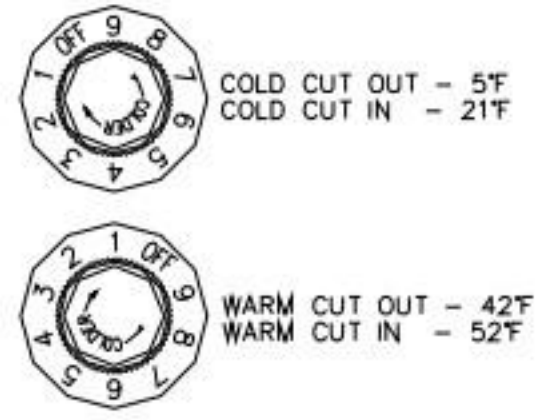

DMS-96 SERIES

DMS-48, -72 SERIES

DMS -72, -96 SERIES ONLY

DEFROST SETTINGS  
3 DEFROSTS/DAY  
60 MINUTE FAIL SAFE

TEMPERATURE CONTROL SETTINGS

COLD CUT OUT - 5°F  
COLD CUT IN - 21°F

WARM CUT OUT - 42°F  
WARM CUT IN - 52°F

FIELD WIRING

115/60/1

DMS-72, -96 SERIES ONLY

DEFROST SETTINGS  
2 DEFROSTS/DAY  
50 MINUTE FAIL SAFE

TEMPERATURE CONTROL SETTINGS

115/60/1  
NEMA 5-15P

DMS-96 SERIES

DMS-48, -72 SERIES