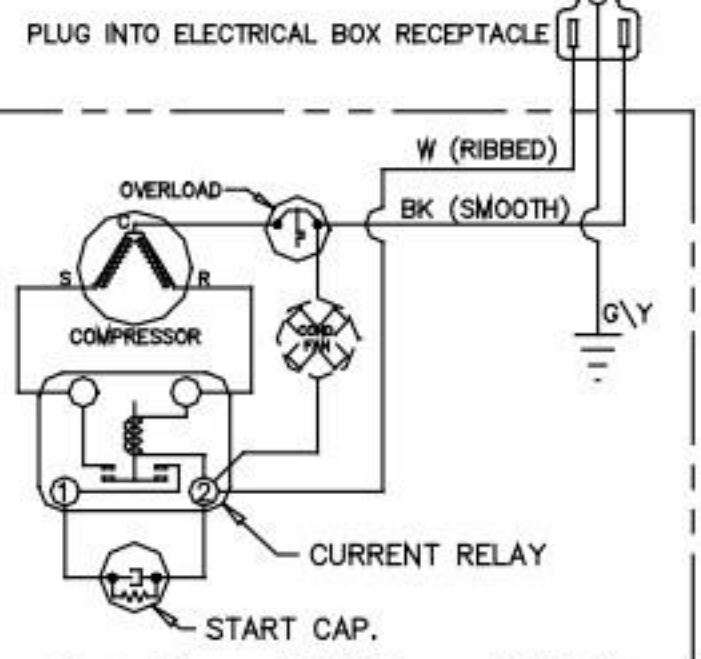

DMS-72, -96 SERIES ONLY

DEFROST SETTINGS  
2 DEFROSTS/DAY  
50 MINUTE FAIL SAFE

TEMPERATURE CONTROL SETTINGS

COLD CUT OUT - 5°F  
COLD CUT IN - 21°F

WARM CUT OUT - 42°F  
WARM CUT IN - 52°F

115/60/1  
NEMA 5-15P

DMS-96 SERIES

DMS-48, -72 SERIES

DMS -72, -96 SERIES ONLY

DEFROST SETTINGS  
3 DEFROSTS/DAY  
60 MINUTE FAIL SAFE

TEMPERATURE CONTROL SETTINGS

COLD CUT OUT - 5°F  
COLD CUT IN - 21°F

WARM CUT OUT - 42°F  
WARM CUT IN - 52°F

FIELD WIRING

115/60/1

DMS-72, -96 SERIES ONLY

DEFROST SETTINGS  
2 DEFROSTS/DAY  
50 MINUTE FAIL SAFE

TEMPERATURE CONTROL SETTINGS

115/60/1  
NEMA 5-15P

DMS-96 SERIES

DMS-48, -72 SERIES