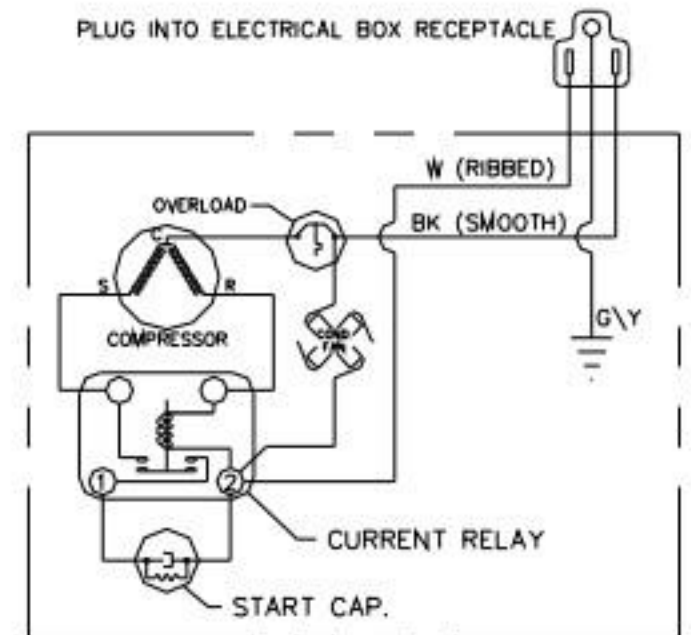

DMS-48, -72 SERIES