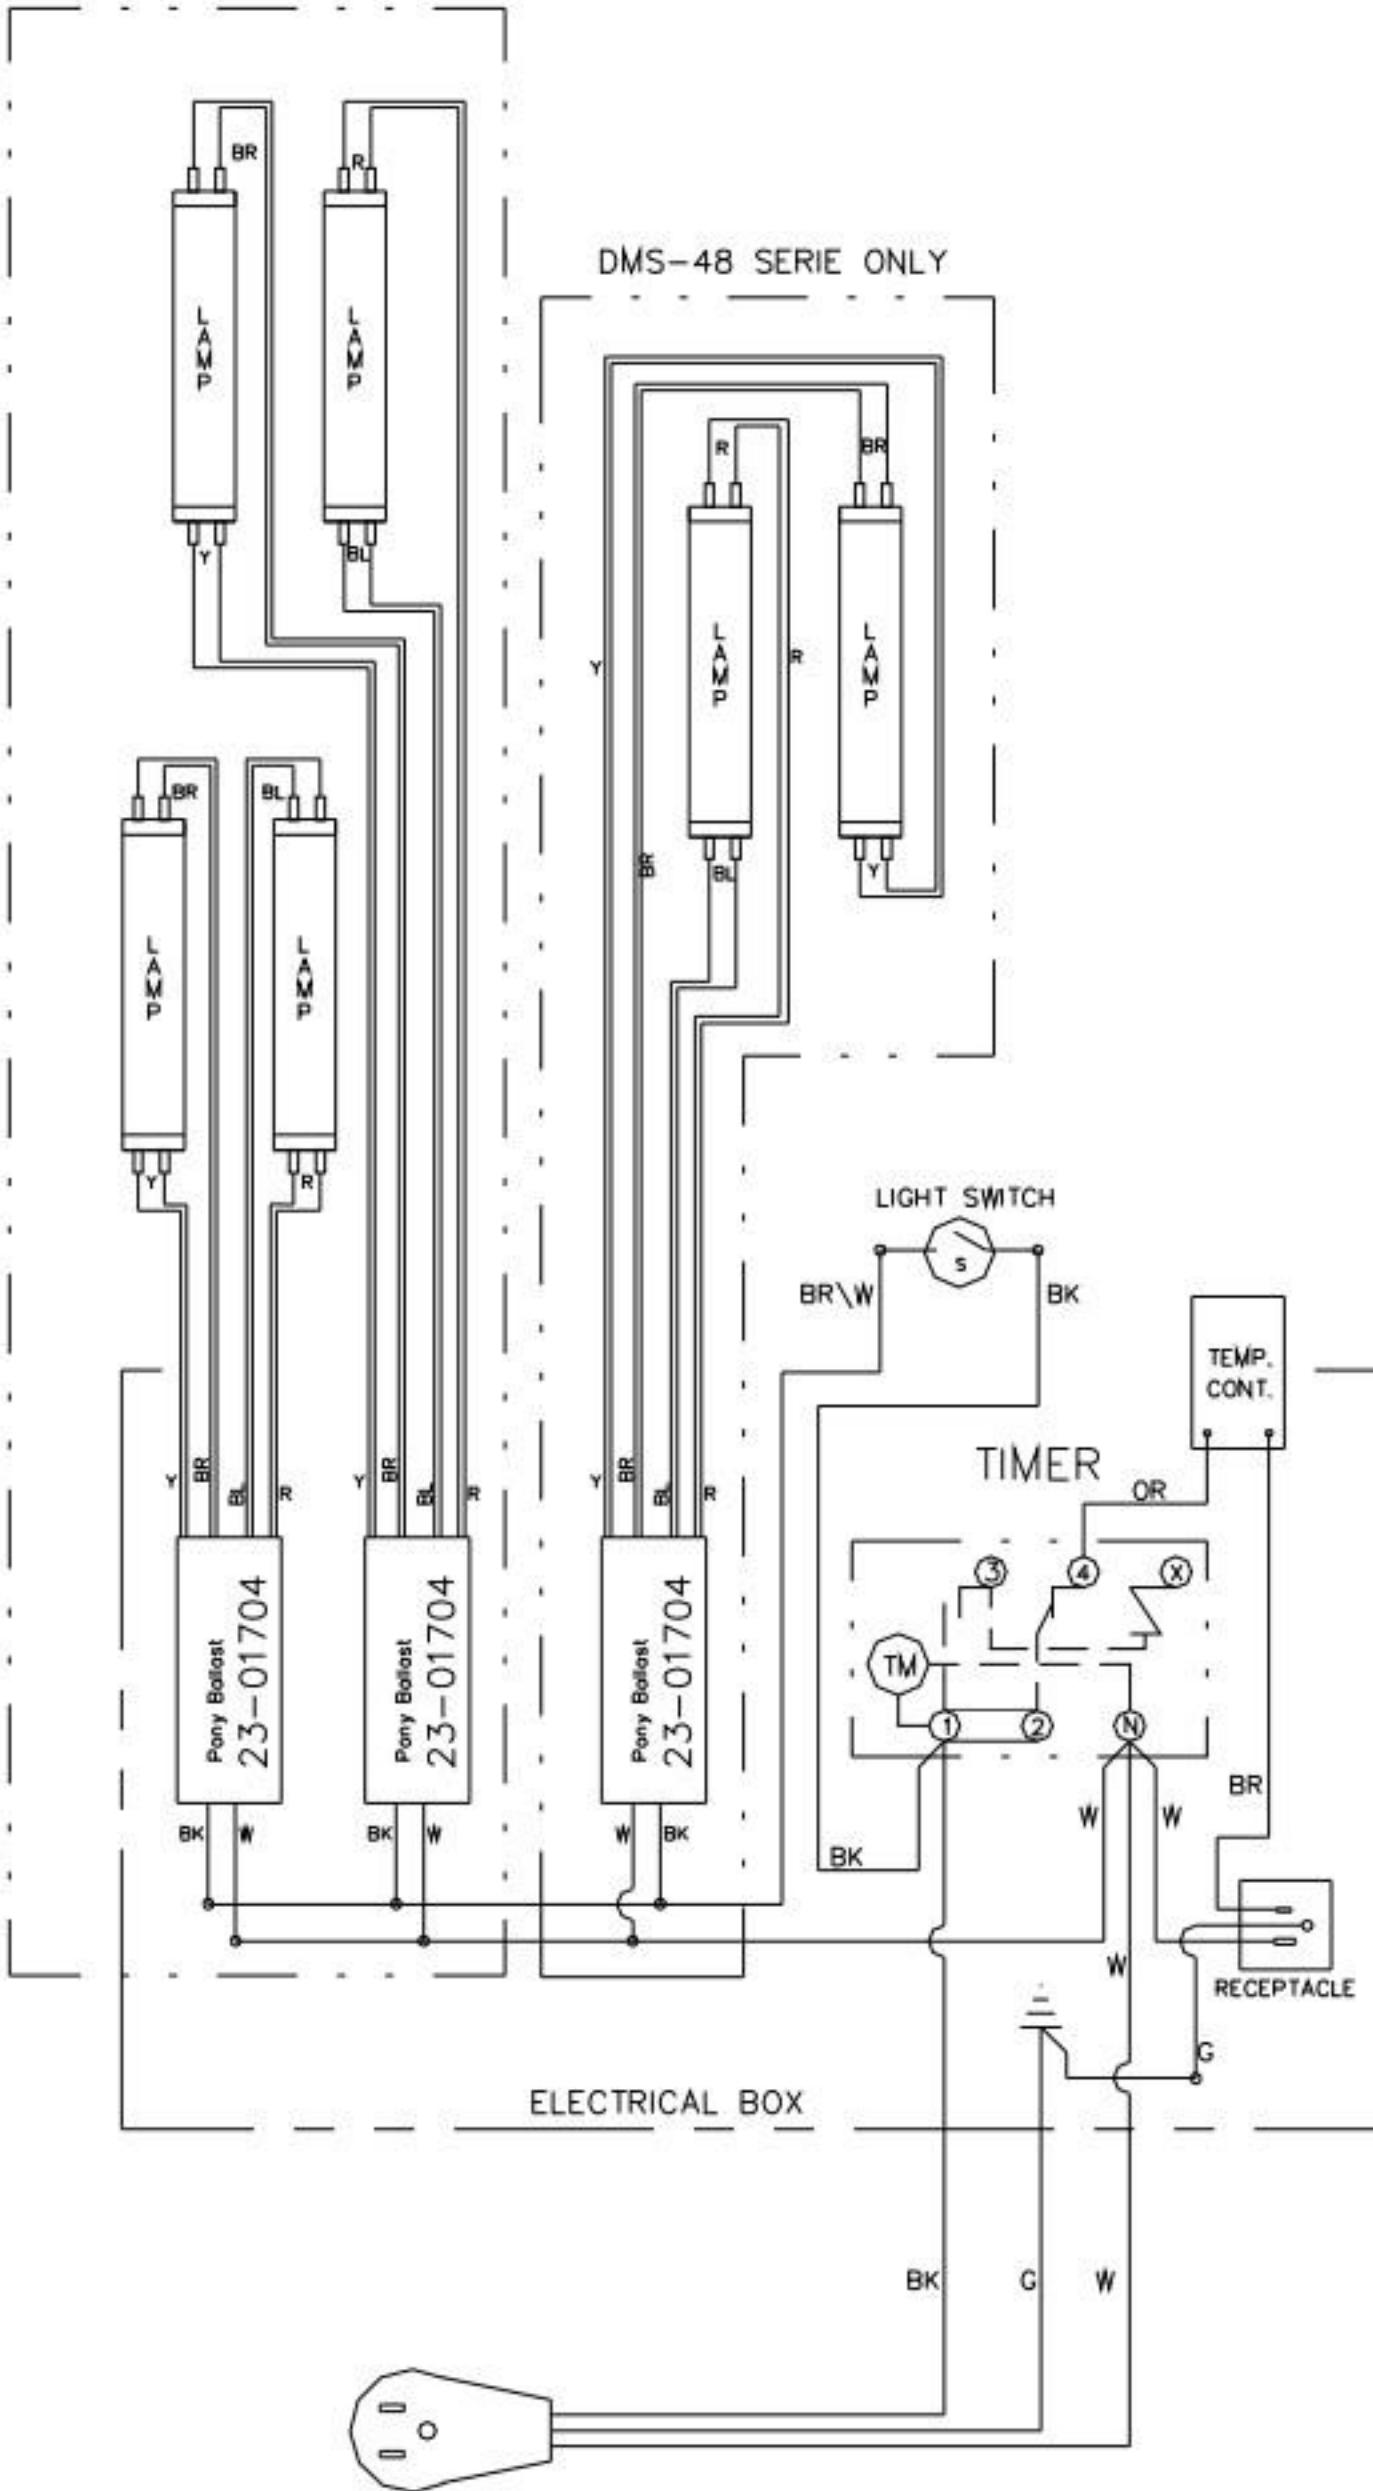

DMS-96 SERIES

DMS-48, -72 SERIES

DMS -72, -96 SERIES ONLY

DEFROST SETTINGS  
3 DEFROSTS/DAY  
60 MINUTE FAIL SAFE

TEMPERATURE CONTROL SETTINGS

COLD CUT OUT - 5°F  
COLD CUT IN - 21°F

WARM CUT OUT - 42°F  
WARM CUT IN - 52°F

FIELD WIRING

115/60/1

DMS-72, -96 SERIES ONLY

DEFROST SETTINGS  
2 DEFROSTS/DAY  
50 MINUTE FAIL SAFE

TEMPERATURE CONTROL SETTINGS

115/60/1  
NEMA 5-15P

DMS-96 SERIES

DMS-48, -72 SERIES

DMS-72, -96 SERIES ONLY

DMS-48 SERIE ONLY

DEFROST SETTINGS  
2 DEFROSTS/DAY  
50 MINUTE FAIL SAFE

TEMPERATURE CONTROL SETTINGS

COLD CUT OUT - 5°F  
COLD CUT IN - 21°F

WARM CUT OUT - 42°F  
WARM CUT IN - 52°F