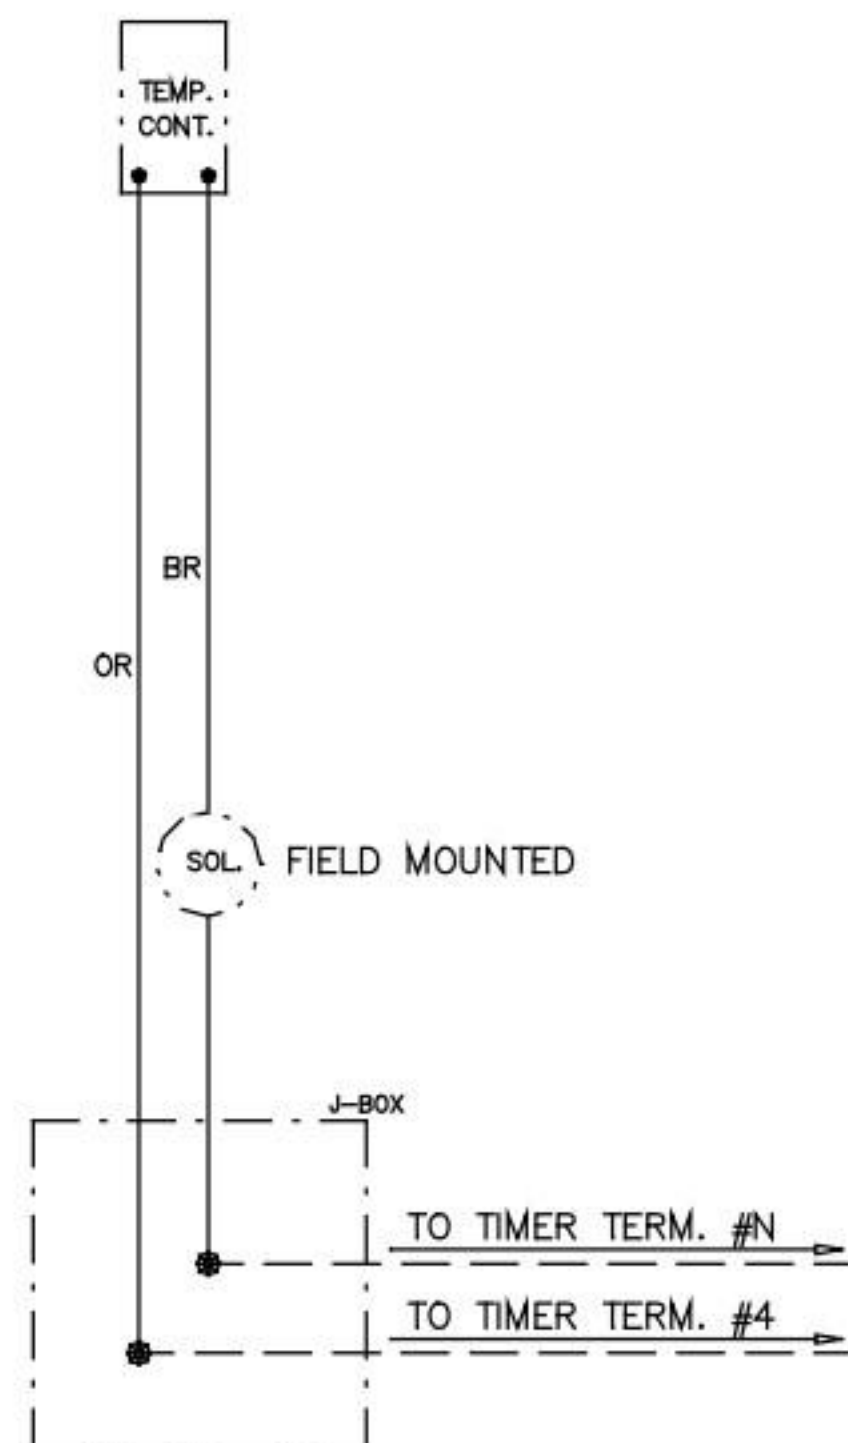

DMS-72, -96 SERIES ONLY

DEFROST SETTINGS  
2 DEFROSTS/DAY  
50 MINUTE FAIL SAFE

TEMPERATURE CONTROL SETTINGS

COLD CUT OUT - 5°F  
COLD CUT IN - 21°F

WARM CUT OUT - 42°F  
WARM CUT IN - 52°F

115/60/1  
NEMA 5-15P

DMS-96 SERIES

DMS-48, -72 SERIES

DMS -72, -96 SERIES ONLY

DEFROST SETTINGS  
3 DEFROSTS/DAY  
60 MINUTE FAIL SAFE

TEMPERATURE CONTROL SETTINGS

COLD CUT OUT - 5°F  
COLD CUT IN - 21°F

WARM CUT OUT - 42°F  
WARM CUT IN - 52°F

FIELD WIRING

115/60/1

DMS-72, -96 SERIES ONLY

DEFROST SETTINGS  
2 DEFROSTS/DAY  
50 MINUTE FAIL SAFE

TEMPERATURE CONTROL SETTINGS

115/60/1  
NEMA 5-15P

DMS-96 SERIES

DMS-48, -72 SERIES

DMS-72, -96 SERIES ONLY

DMS-48 SERIE ONLY

DEFROST SETTINGS  
2 DEFROSTS/DAY  
50 MINUTE FAIL SAFE

TEMPERATURE CONTROL SETTINGS

COLD CUT OUT - 5°F  
COLD CUT IN - 21°F

WARM CUT OUT - 42°F  
WARM CUT IN - 52°F