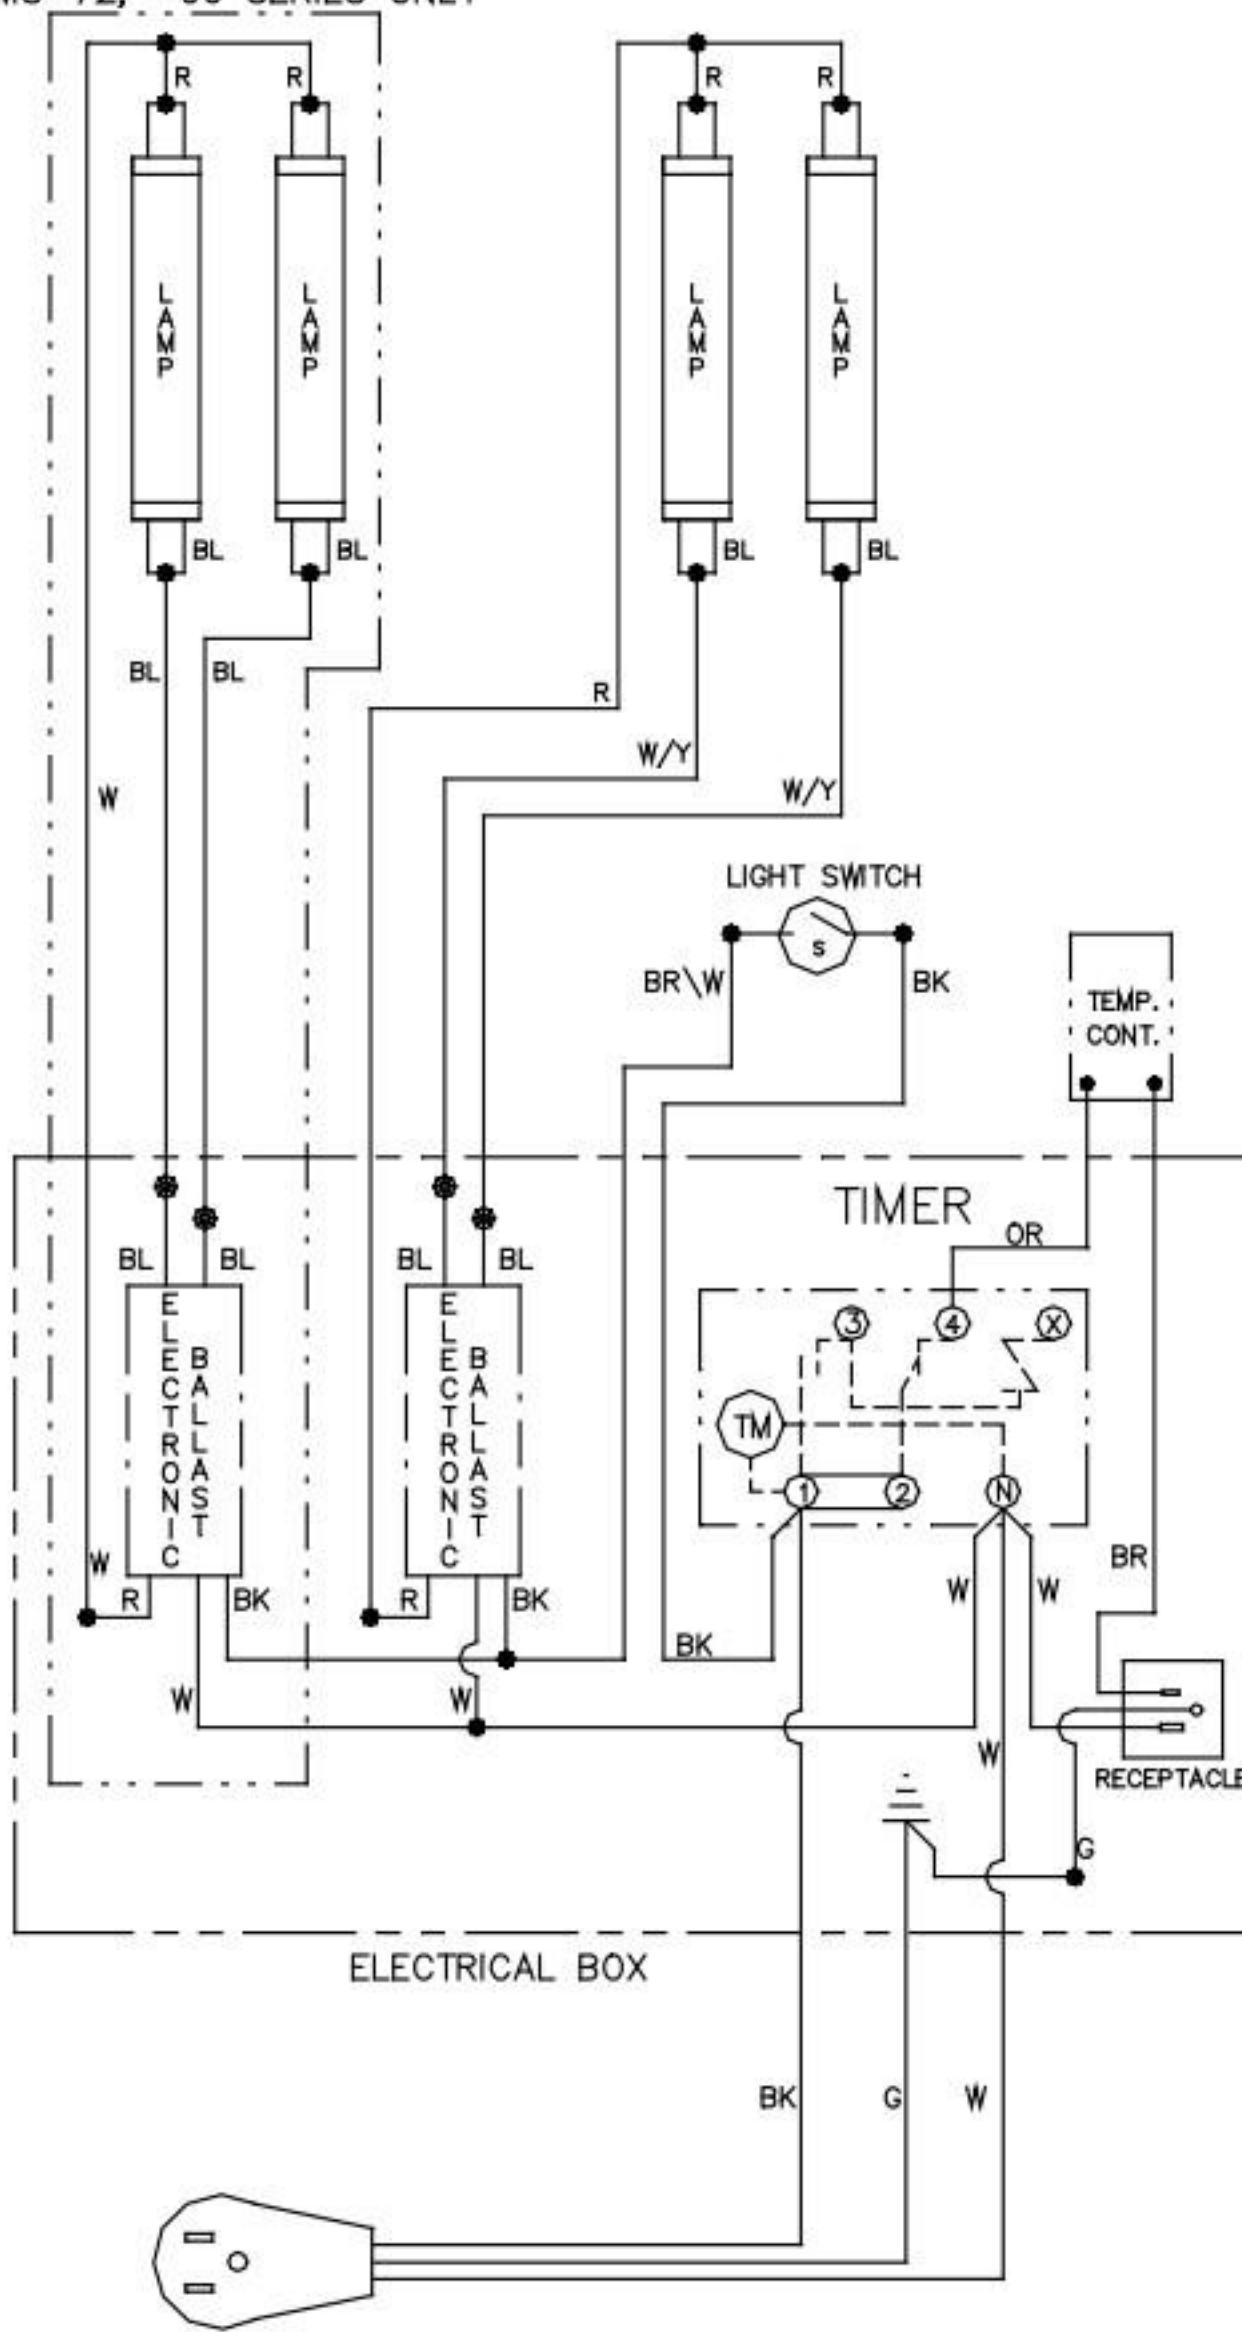

DMS-72, -96 SERIES ONLY

DEFROST SETTINGS  
2 DEFROSTS/DAY  
50 MINUTE FAIL SAFE

TEMPERATURE CONTROL SETTINGS

COLD CUT OUT - 5°F  
COLD CUT IN - 21°F

WARM CUT OUT - 42°F  
WARM CUT IN - 52°F

115/60/1  
NEMA 5-15P

DMS-96 SERIES

DMS-48, -72 SERIES

DMS -72, -96 SERIES ONLY

DEFROST SETTINGS  
3 DEFROSTS/DAY  
60 MINUTE FAIL SAFE

TEMPERATURE CONTROL SETTINGS

COLD CUT OUT - 5°F  
COLD CUT IN - 21°F

WARM CUT OUT - 42°F  
WARM CUT IN - 52°F

FIELD WIRING

115/60/1

DMS-72, -96 SERIES ONLY

DEFROST SETTINGS  
2 DEFROSTS/DAY  
50 MINUTE FAIL SAFE

TEMPERATURE CONTROL SETTINGS

115/60/1  
NEMA 5-15P

DMS-96 SERIES

DMS-48, -72 SERIES