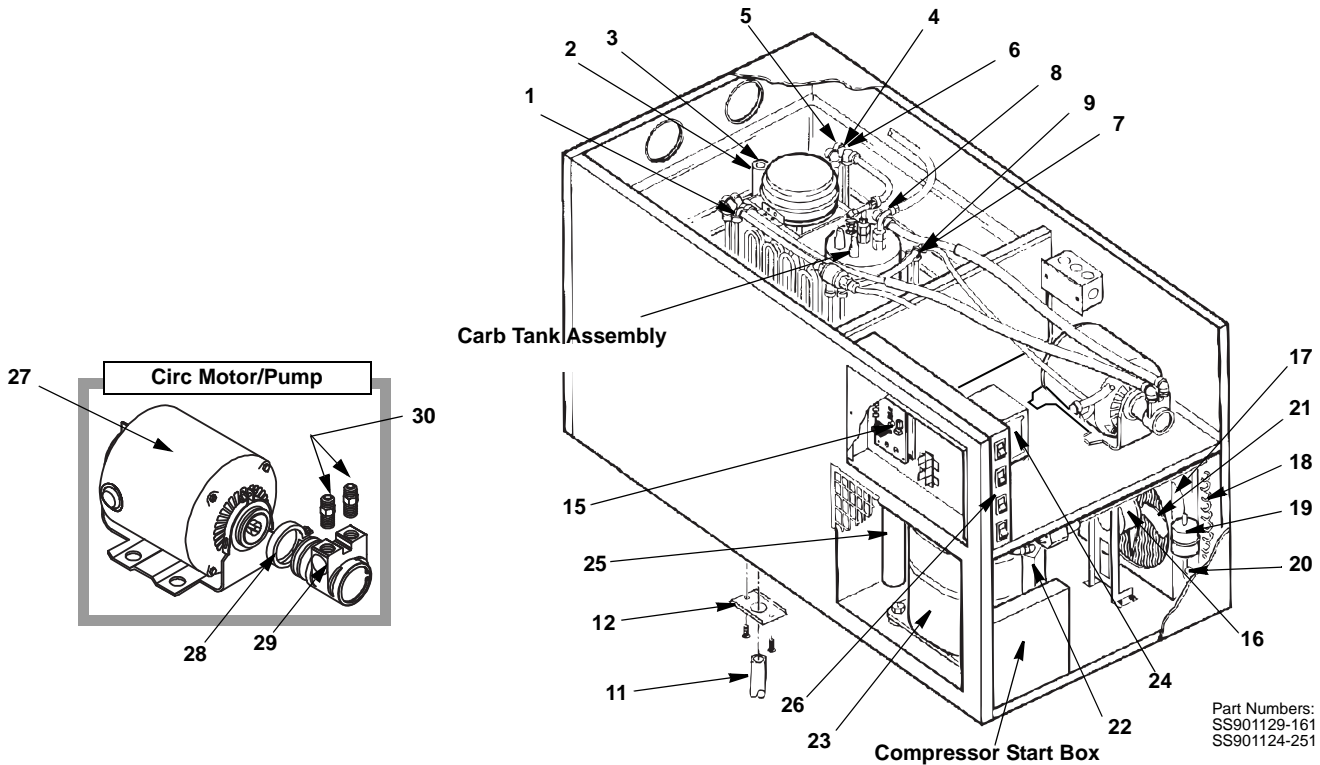

Model SC340 Series Super-Chil Water Refrigeration Unit Parts List for Models

SC340A04

SC340AX04

MODEL SC340 BASE PARTS LIST

DESCRIPTION

	PART NO.
1 Elbow, 3/8" OD X 5/16" OD Tube	00213885
2 Pipe, Stand	00206211
3 O-ring, 0.625" ID x 0.750" OD, Natural	00850127
4 Union, 1/2" OD x 3/8" OD Tube	00209397
5 Union, 1/2" OD x 5/16" OD Tube	00213864
6 Elbow, 1/2" OD x 1/2" OD Tube Stem	00211678
7 Cover, 3/8" OD Tube Collet	00208803
8 Adaptor, 1/2" Barb x 1/2" OD Tube	00210638
9 Elbow, 3/8" OD x 3/8" OD Tube	00209741
10 Adaptor, 3/8" Barb x 1/2" OD Stem , Stainless Steel	00217015
11 Hose, Drain, 3/4" x 1/8" Wall	RM931423
12 Bracket, Drain Hose Retainer	00205981
13 Cover, 1/2" OD Tube Collet	00209398
14 Tee , 1/2" OD x 1/2" OD x 3/8" OD Tube	00211283
15 Liquid Level Control	
a. 1/3 hp, 120 VAC, Domestic	00206182
b. 1/3 hp, 220 VAC, International	00206695
16 Fan Motor	
a. 35 W, 115 VAC , 60 Hz, Domestic	00753723
b. 35 W, 220 VAC , 50 Hz, International	00753724
17 Tube, 0.064" ID x 0.125" OD, Copper Capillary	00757824
18 Condenser, 1/2 hp, 10" x 11"	00755492
19 Drier, 1 7/8" Diameter x 3 3/4" X 1/4" Outlets	00216755
20 Tab Clamp	00859119
21 Blade, Condenser Fan, 10" Diameter	00755217
22 Overload Protector	
a. Domestic	00215972
b. International	00215973
23 Compressor	
a. 1/2 hp, 115 VAC , 1 Phase, 60 Hz, R-404A, Domestic	00215878
b. 1/2 hp, 230 VAC, 1 Phase, 50 Hz, R-404A, International	00215879
24 Control, Ice Bank	00751101
25 Accumulator, Vertical, 1 3/8" OD x 7 Lg 3/8" X 3/8" Port	00756218
26 Switch, Single Pole Single Throw, 16 A, 3/4 hp, Rocker	00804437
Motor/Pumps	
27 Motor, Carbonator 113 hp, 110-120/200-240 VAC, 50/60 Hz	00213596
28 Clamp Assembly, Coupling	00705000
29 Pump, without Relief, 100 GPH (379 LPH), Stainless Steel	00702910
30 Adaptor, 3/8" MPT x 1/2" OD Stem	00852523