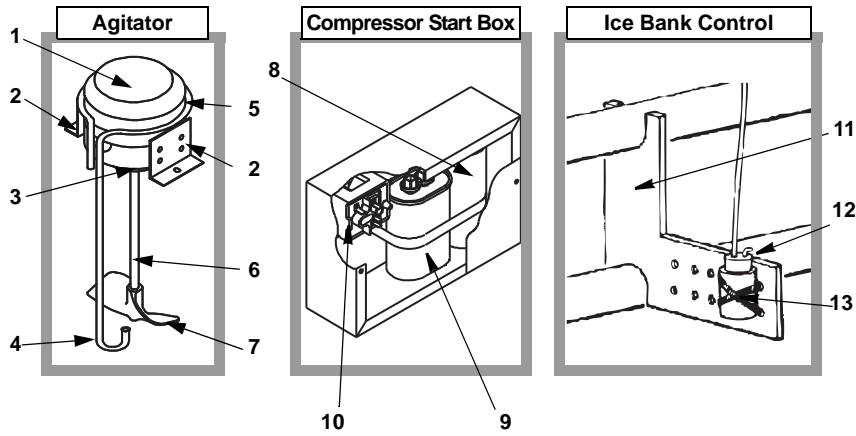

MODEL SC340 AGITATOR, START BOX & ICE BANK CONTROL

Part Numbers:
SS901129-161
SS901124-251

DESCRIPTION

Agitator

	PART NO.
1 Agitator Motor	
a. 25 W, 115 VAC, 60 Hz, Domestic	00753715
b. 25 W, 220 VAC, 50 Hz, International.	00213018
2 Bracket, Mounting, Agitator Motor	00215727
3 Washer, Water Slinger	00377102
4 Heat-Sink, Agitator Motor, Water Cooled	00200911
5 Tab Clamp	00859119
6 Pin, Roll, 3/32" x 9/16", Stainless Steel	00859503
7 Propeller	
a. 3 1/8" Diameter, Plastic, Domestic	00751210
b. 3 1/8" Diameter, Plastic, International.	00751208
8 Capacitor, Start, 370 VAC	00215941

Compressor Start Box

9 Run Capacitor	
a. 250/330 VAC, Domestic	00215942
b. 440 VAC, International	00212976

10 Compressor Start Relay

a. Domestic	00215943
b. International	00214231

11 Bracket, Mounting, Ice Bank Control Bulb	00216067
12 Ice Bank Control	00751101
13 Tie, Cable, Self Locking, 3 3/4"	00855700