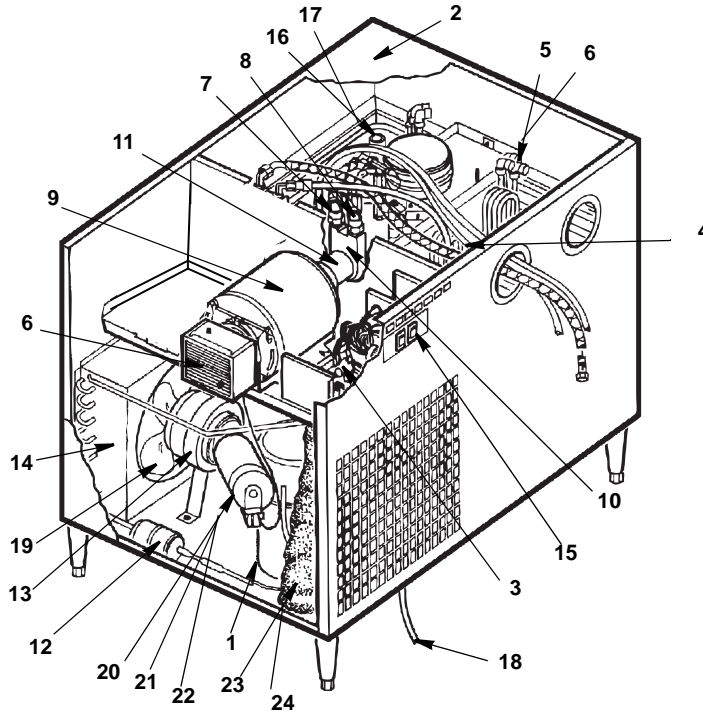

Model SC180 Series Super-Chil Water Refrigeration Unit Parts List for Models

SC180A04

MODEL SC180 BASE PARTS LIST

Part Numbers:
SS902829-161

DESCRIPTION

	PART NO.
1 Compressor	
a. 1/3 hp, 120 VAC, 1 Phase, 60 Hz, R-404A, Domestic	8251793
b. 1/3 hp, 220 VAC, 1 Phase, 50 Hz, R-404A, International	00215881
2 Cover	00217786
3 Liquid Level Control	
a. 1/3 hp, 120 VAC, NCC, Domestic	00206182
b. 1/3 hp, 220 VAC, NCC, International	00206695
4 Adapter, 3/8" OD Tube x 5/16" Tube, S-Seal	00208796
5 Elbow, 3/8" Tube x 5/16" Tube, S-Seal	00208800
6 Cover, 3/8" OD Tube Collet, Plastic	00208803
7 Elbow, 1/2" OD x 1/2" OD Tube, John Guest	00210048
8 Adapter, 3/8" Barb x 1/2" OD Stem	00217015
9 Motor 1/3 hp, 110-120/200-240 VAC, 50/60 Hz	00213596
10 Pump, 50 GPH (189 LPH), without Relief, Stainless Steel	00702906
11 Clamp Assembly, Coupling	00705000
12 Drier, 1 7/8" Diameter x 3 3/4" X 1/4" Outlets	00216755
13 Motor, Fan	
a. 120 VAC, 60 Hz, 9 Watts, Domestic	8251893
b. 230 VAC, 50/60 Hz, 9 Watts, International	00216102
14 Condenser, 1/3 hp	00755489
15 Switch, Single Pole Single Throw, 16 Amp, 3/4 hp, Rocker	00804437
16 O-ring, 3/8" ID x 3/4" OD, Ntrl.	00850127
17 Stand Pipe	3002883
18 Drain Hose	RM931423
19 Blade, Condenser Fan	00725226
20 Compressor Start Relay	
a. Domestic	020003406
b. International	00215967
21 Compressor Start Capacitor,	
a. Domestic	020003408
b. International	00215969
22 Compressor Overload Protector	
a. Domestic	020003407
b. International	00215971
23 Heat Exchanger	00215822
24 Accumulator, Vertical	00208594

MODEL SC180 AGITATOR & ICE BANK CONTROL

Part Numbers:
SS902829-161

DESCRIPTION

Detail B (Agitator Motor)

1	Motor, Agitator	PART NO.
a.	15 Watts, 120 VAC, 60 Hz, 24" Lead, Domestic	00754331
b.	15 Watts , 220 VAC, 50/60 Hz, 24" Lead, International	00754335
2	Tab Clamp	00859119
3	Washer, Water Slinger	00377102
4	Blade, Agitator, 112 Pitch	00206557
5	Heat Sink	00200911