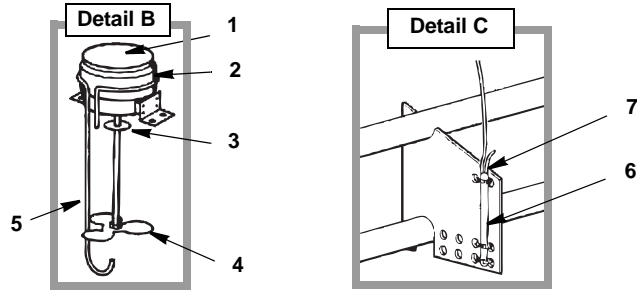

Model SC180 Series Super-Chil Water Refrigeration Unit Parts List for Models

SC180A04

MODEL SC180 BASE PARTS LIST

Part Numbers:
SS902829-161

DESCRIPTION

	PART NO.
1 Compressor	
a. 1/3 hp, 120 VAC, 1 Phase, 60 Hz, R-404A, Domestic	8251793
b. 1/3 hp, 220 VAC, 1 Phase, 50 Hz, R-404A, International	00215881
2 Cover	00217786
3 Liquid Level Control	
a. 1/3 hp, 120 VAC, NCC, Domestic	00206182
b. 1/3 hp, 220 VAC, NCC, International	00206695
4 Adapter, 3/8" OD Tube x 5/16" Tube, S-Seal	00208796
5 Elbow, 3/8" Tube x 5/16" Tube, S-Seal	00208800
6 Cover, 3/8" OD Tube Collet, Plastic	00208803
7 Elbow, 1/2" OD x 1/2" OD Tube, John Guest	00210048
8 Adapter, 3/8" Barb x 1/2" OD Stem	00217015
9 Motor 1/3 hp, 110-120/200-240 VAC, 50/60 Hz	00213596
10 Pump, 50 GPH (189 LPH), without Relief, Stainless Steel	00702906
11 Clamp Assembly, Coupling	00705000
12 Drier, 1 7/8" Diameter x 3 3/4" X 1/4" Outlets	00216755
13 Motor, Fan	
a. 120 VAC, 60 Hz, 9 Watts, Domestic	8251893
b. 230 VAC, 50/60 Hz, 9 Watts, International	00216102
14 Condenser, 1/3 hp	00755489
15 Switch, Single Pole Single Throw, 16 Amp, 3/4 hp, Rocker	00804437
16 O-ring, 3/8" ID x 3/4" OD, Ntrl.	00850127
17 Stand Pipe	3002883
18 Drain Hose	RM931423
19 Blade, Condenser Fan	00725226
20 Compressor Start Relay	
a. Domestic	020003406
b. International	00215967
21 Compressor Start Capacitor,	
a. Domestic	020003408
b. International	00215969
22 Compressor Overload Protector	
a. Domestic	020003407
b. International	00215971
23 Heat Exchanger	00215822
24 Accumulator, Vertical	00208594

MODEL SC180 AGITATOR & ICE BANK CONTROL

Part Numbers:
SS902829-161

DESCRIPTION

Detail B (Agitator Motor)

1	Motor, Agitator	PART NO.
a.	15 Watts, 120 VAC, 60 Hz, 24" Lead, Domestic	00754331
b.	15 Watts , 220 VAC, 50/60 Hz, 24" Lead, International	00754335
2	Tab Clamp	00859119
3	Washer, Water Slinger	00377102
4	Blade, Agitator, 112 Pitch	00206557
5	Heat Sink	00200911