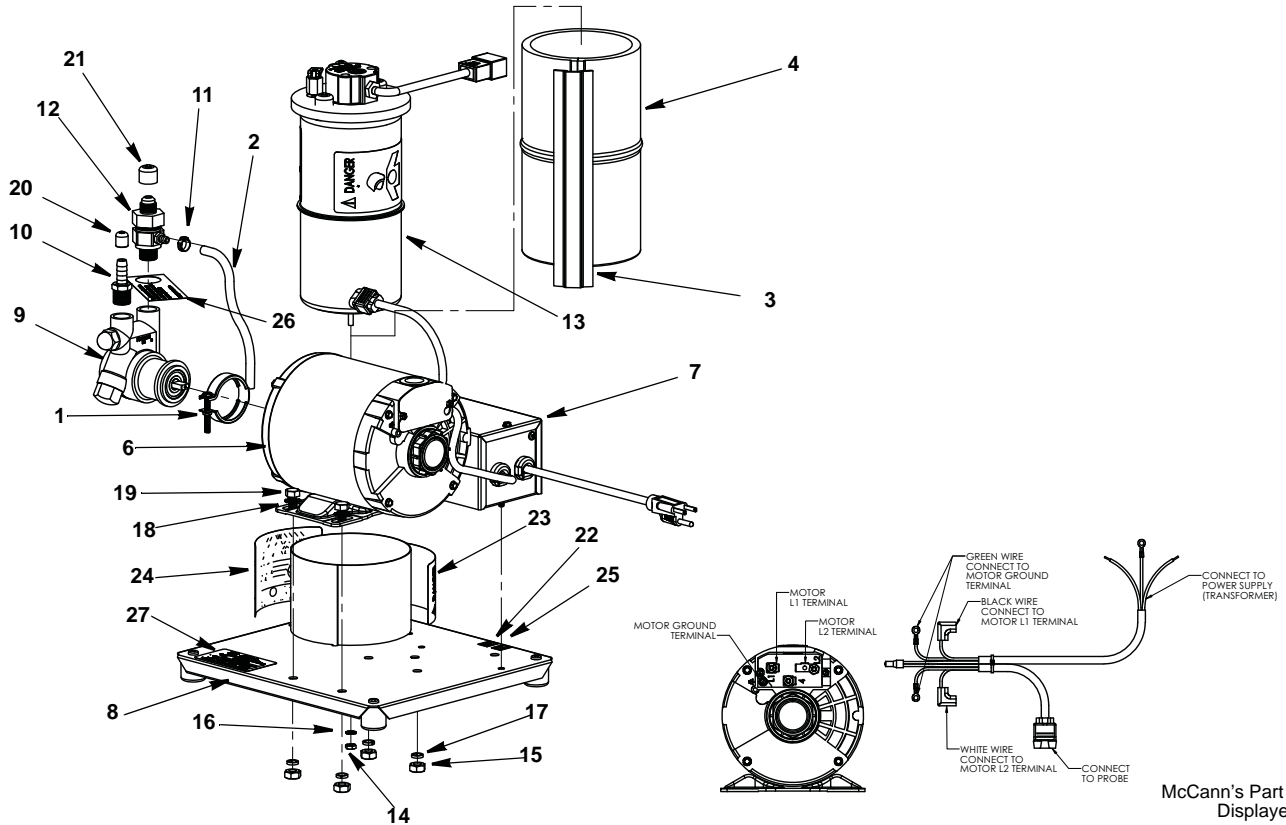

CF-1522 Ambient Beverage Dispenser Parts List

CF-1522

CARBONATOR 43-5003

CF-1522 Tower

2705154
CF1522 4SL F464G XC SCAP

DESCRIPTION

DESCRIPTION	PART NO.
1 Plug-D HEYCO 2503	1200322
2 Keyswitch	5000220
3 Funnel Rubber Drain	5006933
4 Grid Wire	5007664
5 Drainpan Wide Black	5008721
6 Tower Cap	5009104
7 Water Manifold	5013868
8 Splash Panel	5030649
9 Door Lift	5031004
10 Valve Mount Cap 4lv	5031099
11 Tower Weld	5031474
12 Jumper Valve Leads	020002458
13 Water Line Upper Assy	020002467
14 Syrup Beverage Line Assembly	020002482
15 Welded Bezel	020002579

CF-1522 CARBONATOR with POWER SUPPLY

43-5003
McCann's Part Number
Displayed Below

DESCRIPTION

DESCRIPTION	PART NO.
1 Clamp, V-band, Carbonator	00-1222
2 Hose, PVC, 1/4 I.d. X 3/8 O.D., Cut 12"	01-1649
3 Insulation, Carbonator Tank, LVPO, Cut 9"	01-1989
4 Insulation, Carb. Tank, 8-5/8" Long	020000843
5 Carton, Carbonator, Small (Not Shown)	07-0344
6 Motor, AO Smith, 115V, 1/3 HP	10-1649
7 Power, Supply, LVPO	15-3351
8 Assy., Carbonator W/power Supply, Base & Feet	15-3353
9 Pump, Brass, Rotary Vane, 125 Gph	16-0165
10 Fitting, 3/8 Barb X 3/8 MNPT, Brass	19-0589
11 Clamp, 13/32 I.D., Oetiker, Stepless, No. 10.5-505R	19-0676
12 Asse 1022, Backflow Preventer	19-0897
13 Assy., Carbonator Tank, 115V Probe, LVPO	43-1606

Miscellaneous - Brackets, Screw, Etc.

14 Nut, Hex, 10-32, Zinc Plated	00-0424
15 Nut, Hex, 5/16-18, Zinc Plated	00-1077
16 Washer, Lock, #10, Ext. Tooth	10-0251
17 Washer, Lock, 5/16, Split, Zinc Plated	10-0258
18 Washer, Lock, 5/16, External Tooth, Zinc Plated	10-0290
19 Bolt, 5/16 X 5/8 Hex Head	10-0555
20 Plug, cap, VC-375-8, Black	10-1877
21 Cap Plug, VC-600-8, Black, Vinyl	10-2006
22 Decal, Inspection Sticker (11 Thru 25)	18-1075
23 Decal, Carbonator Tank, CO ₂	18-1339
24 Decal, Small Carbonator	18-1345
25 Decal, Test Sticker	18-1368
26 Tag, ABF-1	18-1571
27 Label, Model/serial Number, Carbonator, 43-5003	18-1725
28 Label, For 43-5003, Carton Not Shown	18-1726