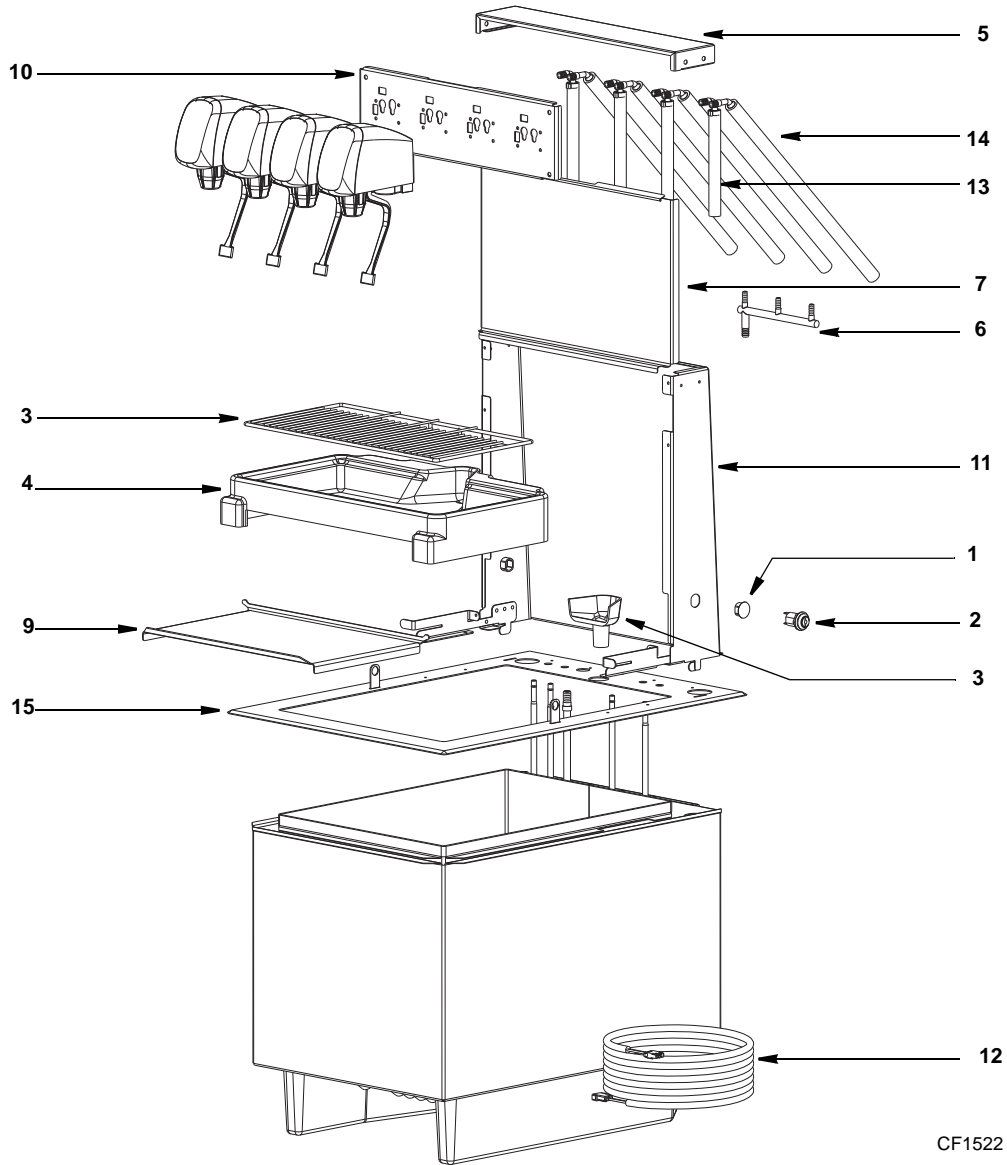

CF-1522 Ambient Beverage Dispenser Parts List

CF-1522

CARBONATOR 43-5003

CF-1522 Tower

2705154
CF1522 4SL F464G XC SCAP

DESCRIPTION

DESCRIPTION	PART NO.
1 Plug-D HEYCO 2503	1200322
2 Keyswitch	5000220
3 Funnel Rubber Drain	5006933
4 Grid Wire	5007664
5 Drainpan Wide Black	5008721
6 Tower Cap	5009104
7 Water Manifold	5013868
8 Splash Panel	5030649
9 Door Lift	5031004
10 Valve Mount Cap 4lv	5031099
11 Tower Weld	5031474
12 Jumper Valve Leads	020002458
13 Water Line Upper Assy	020002467
14 Syrup Beverage Line Assembly	020002482
15 Welded Bezel	020002579

CF-1522 CARBONATOR with POWER SUPPLY

43-5003
McCann's Part Number
Displayed Below

DESCRIPTION

DESCRIPTION	PART NO.
1 Clamp, V-band, Carbonator	00-1222
2 Hose, PVC, 1/4 I.d. X 3/8 O.D., Cut 12"	01-1649
3 Insulation, Carbonator Tank, LVPO, Cut 9"	01-1989
4 Insulation, Carb. Tank, 8-5/8" Long	020000843
5 Carton, Carbonator, Small (Not Shown)	07-0344
6 Motor, AO Smith, 115V, 1/3 HP	10-1649
7 Power, Supply, LVPO	15-3351
8 Assy., Carbonator W/power Supply, Base & Feet	15-3353
9 Pump, Brass, Rotary Vane, 125 Gph	16-0165
10 Fitting, 3/8 Barb X 3/8 MNPT, Brass	19-0589
11 Clamp, 13/32 I.D., Oetiker, Stepless, No. 10.5-505R	19-0676
12 Asse 1022, Backflow Preventer	19-0897
13 Assy., Carbonator Tank, 115V Probe, LVPO	43-1606

Miscellaneous - Brackets, Screw, Etc.

14 Nut, Hex, 10-32, Zinc Plated	00-0424
15 Nut, Hex, 5/16-18, Zinc Plated	00-1077
16 Washer, Lock, #10, Ext. Tooth	10-0251
17 Washer, Lock, 5/16, Split, Zinc Plated	10-0258
18 Washer, Lock, 5/16, External Tooth, Zinc Plated	10-0290
19 Bolt, 5/16 X 5/8 Hex Head	10-0555
20 Plug, cap, VC-375-8, Black	10-1877
21 Cap Plug, VC-600-8, Black, Vinyl	10-2006
22 Decal, Inspection Sticker (11 Thru 25)	18-1075
23 Decal, Carbonator Tank, CO ₂	18-1339
24 Decal, Small Carbonator	18-1345
25 Decal, Test Sticker	18-1368
26 Tag, ABF-1	18-1571
27 Label, Model/serial Number, Carbonator, 43-5003	18-1725
28 Label, For 43-5003, Carton Not Shown	18-1726