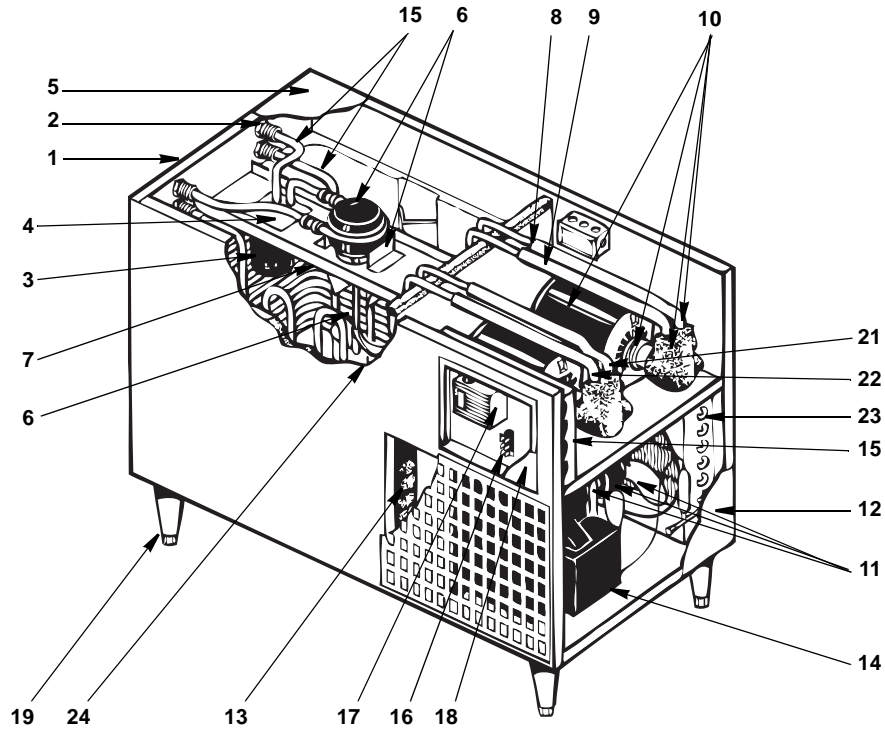

Model 150 Series Beermaster Refrigeration Unit Parts List for Models

150A04

MODEL 150 BASE PARTS LIST

Part Numbers:
SO915021-161

DESCRIPTION

	PART NO.
1 Collet	00209398
2 Bulkhead Union	00210777
3 Strainer	3003553
4 Strainer Plate	6054321
5 Top Cover	6053961
6 Agitator Motor Assembly	00212843
a. Agitator Motor	00753715
b. Propeller	00751210
c. Roll Pin	00859503
d. Heat Sinks	6052331
7 Bracket Agitator	00211128
8 Glycol Pickup Tube	6053241
9 Glycol Discharge Tube	00215646
a. Elbow, 1/2" OD	00210048
b. Glycol Return Tube (Poly)	00211265
10 Pump and Motor Assembly	00214102
a. Circulating Motor	2002543
b. Coupling Clamp	5009036
c. Pump (70 GPH, Brass)	00702917
11 Fan Motor Assembly	00215937
a. Fan Motor	00753723
b. Fan Blade	00755217
c. Fan Motor Bracket	6053281
12 End Access Panel	6053991
13 Drier (with Dye, R-404A only)	8253313
a. Accumulator	8251963
14 Compressor	8251733
a. Start Relay	2003903
b. Start Capacitor	00215941
c. Run Capacitor	00215942
15 Rocker Switch	00804437
16 Terminal Block	00803908
17 Temperature Control	00219483
a. Bracket, Temperature Sensor	00216067
18 Switch Box Cover	00219479
19 Legs (set of 4)	00761810
20 Glycol Return Tube (Poly)	00211265
21 Inlet Adaptor	00213774
22 Outlet Adaptor	00213774
23 Condenser	8251953
a. Condenser Guard	00216213
b. Model 75 Electronic Temperature Control Retro-fit Kit	00219360
24 Capillary Tube	8252063