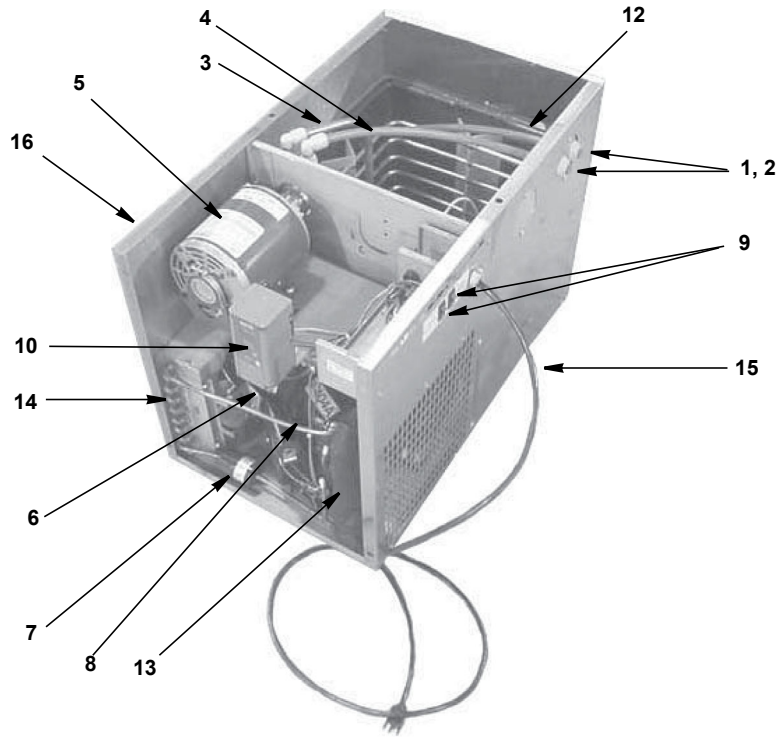

Model 75 Series Beermaster Refrigeration Unit Parts List for Models

75A04

MODEL 75 BASE PARTS LIST

Part Numbers:
SO907531-161

DESCRIPTION

	PART NO.
1 Collet.	00209398
2 Bulkhead Union	00210777
3 Glycol Pickup Tube	00219127
4 Glycol Discharge Tube	00213739
5 Pump and Motor Assembly	
a. Circulating Motor	020000010
b. Coupling Clamp	5009036
c. Pump (70 GPH, Brass)	00702917
6 Fan Motor Assembly	00215923
a. Fan Motor	8251893
b. Fan Blade	2416253
c. Fan Motor Bracket	00215884
7 Drier	00751005
8 Compressor	8251793
a. Start Relay	020003406
b. Start Capacitor	020003408
c. Overload Protector	020003407
9 Rocker Switch	00804437
10 Electronic Temperature Control	00219483
a. Bracket, Temperature Control Bulb	00216048
b. Temperature Control Kit	00219360
11 Legs (set of 4) (not shown)	00209042
12 Glycol Return Tube (Poly)	00213738
13 Accumulator	00208594
14 Condenser	00755489
a. Condenser Guard	SS215154
b. Condenser Air Filter	00215513
15 Electrical Cord Assembly	00208577
16 Panels	
a. Rear S/S	6052721
b. Front S/S	6052731
c. End S/S	6052741
d. Cover, Top Access S/S	6052751
e. SVC. Access End S/S	6052761