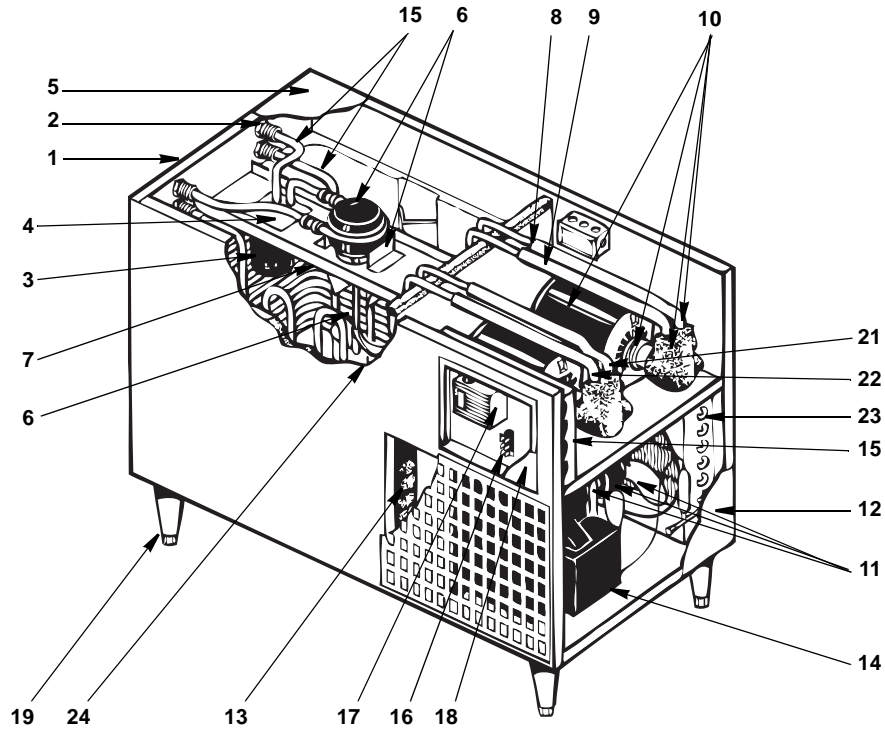

**Model 150 Series Beermaster Refrigeration Unit
Parts List for Models**

150A04

MODEL 150 BASE PARTS LIST

Part Numbers:
SO915021-161

DESCRIPTION

	PART NO.
1 Collet	00209398
2 Bulkhead Union	00210777
3 Strainer	3003553
4 Strainer Plate	6054321
5 Top Cover	6053961
6 Agitator Motor Assembly	00212843
a. Agitator Motor	00753715
b. Propeller	00751210
c. Roll Pin	00859503
d. Heat Sinks	6052331
7 Bracket Agitator	00211128
8 Glycol Pickup Tube	6053241
9 Glycol Discharge Tube	00215646
a. Elbow, 1/2" OD	00210048
b. Glycol Return Tube (Poly)	00211265
10 Pump and Motor Assembly	00214102
a. Circulating Motor	2002543
b. Coupling Clamp	5009036
c. Pump (70 GPH, Brass)	00702917
11 Fan Motor Assembly	00215937
a. Fan Motor	00753723
b. Fan Blade	00755217
c. Fan Motor Bracket	6053281
12 End Access Panel	6053991
13 Drier (with Dye, R-404A only)	8253313
a. Accumulator	8251963
14 Compressor	8251733
a. Start Relay	2003903
b. Start Capacitor	00215941
c. Run Capacitor	00215942
15 Rocker Switch	00804437
16 Terminal Block	00803908
17 Temperature Control	00219483
a. Bracket, Temperature Sensor	00216067
18 Switch Box Cover	00219479
19 Legs (set of 4)	00761810
20 Glycol Return Tube (Poly)	00211265
21 Inlet Adaptor	00213774
22 Outlet Adaptor	00213774
23 Condenser	8251953
a. Condenser Guard	00216213
b. Model 75 Electronic Temperature Control Retro-fit Kit	00219360
24 Capillary Tube	8252063