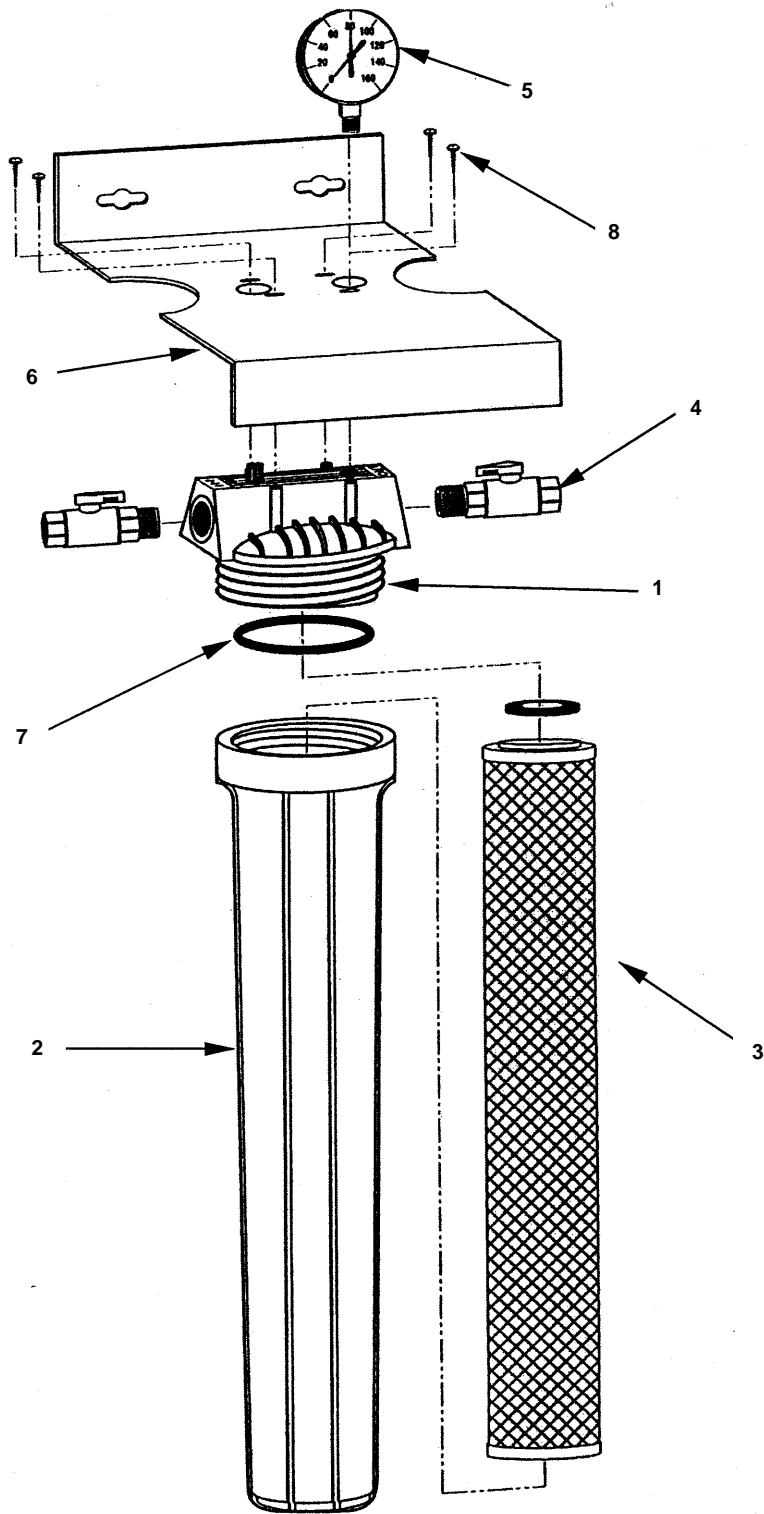

## **Ice Machine Parts List for Series TRI-L Filter Models**

**TRI-L-5NH**

**TRI-L-20NH**

**TRI-L-10NH**

**TRI-L-25NH**

**TRI-L-15NH**

## TRI-L-5NH, CONTINUED

DESCRIPTION	PART NO.
1 Housing Cap w/Vent. . . . .	No Longer Available
2 10" Pre-Filter (order through Sales) . . . . .	K00173
3 10" Filter Housing. . . . .	7600323
<b>TRI-L-5, MISCELLANEOUS – BRACKETS, SCREWS, ETC.</b>	
4 Mounting Plate . . . . .	7600283
5 Mounting Bracket . . . . .	7600383
6 O-Ring . . . . .	7600293
7 3/8" x 3/4" Reducing Bushing. . . . .	7600233
8 Bolt . . . . .	7600243
9 Lock Washer . . . . .	7600263
10 Nut . . . . .	7600253
11 Spanner Wrench (Not shown) . . . . .	7600623

## TRI-L-10NH, CONTINUED

DESCRIPTION	PART NO.
1 Housing Cap w/Vent. ....	7600303
2 20" Filter Housing. ....	7600333
3 Carbon Block Filter w/Gasket (order through Sales) ....	K00174
4 3/8" MNPT x 3/8" FNPT Water Valve. ....	No Longer Available
5 1/8" MNPT Pressure Gauge ....	7600273
<b>TRI-L-10NH MISCELLANEOUS – BRACKETS, SCREWS, ETC.</b>	
6 Mounting Plate. ....	7600343
7 O-Ring. ....	7600293
8 Screw. ....	7600453
9 Spanner Wrench (Not shown) ....	7600623