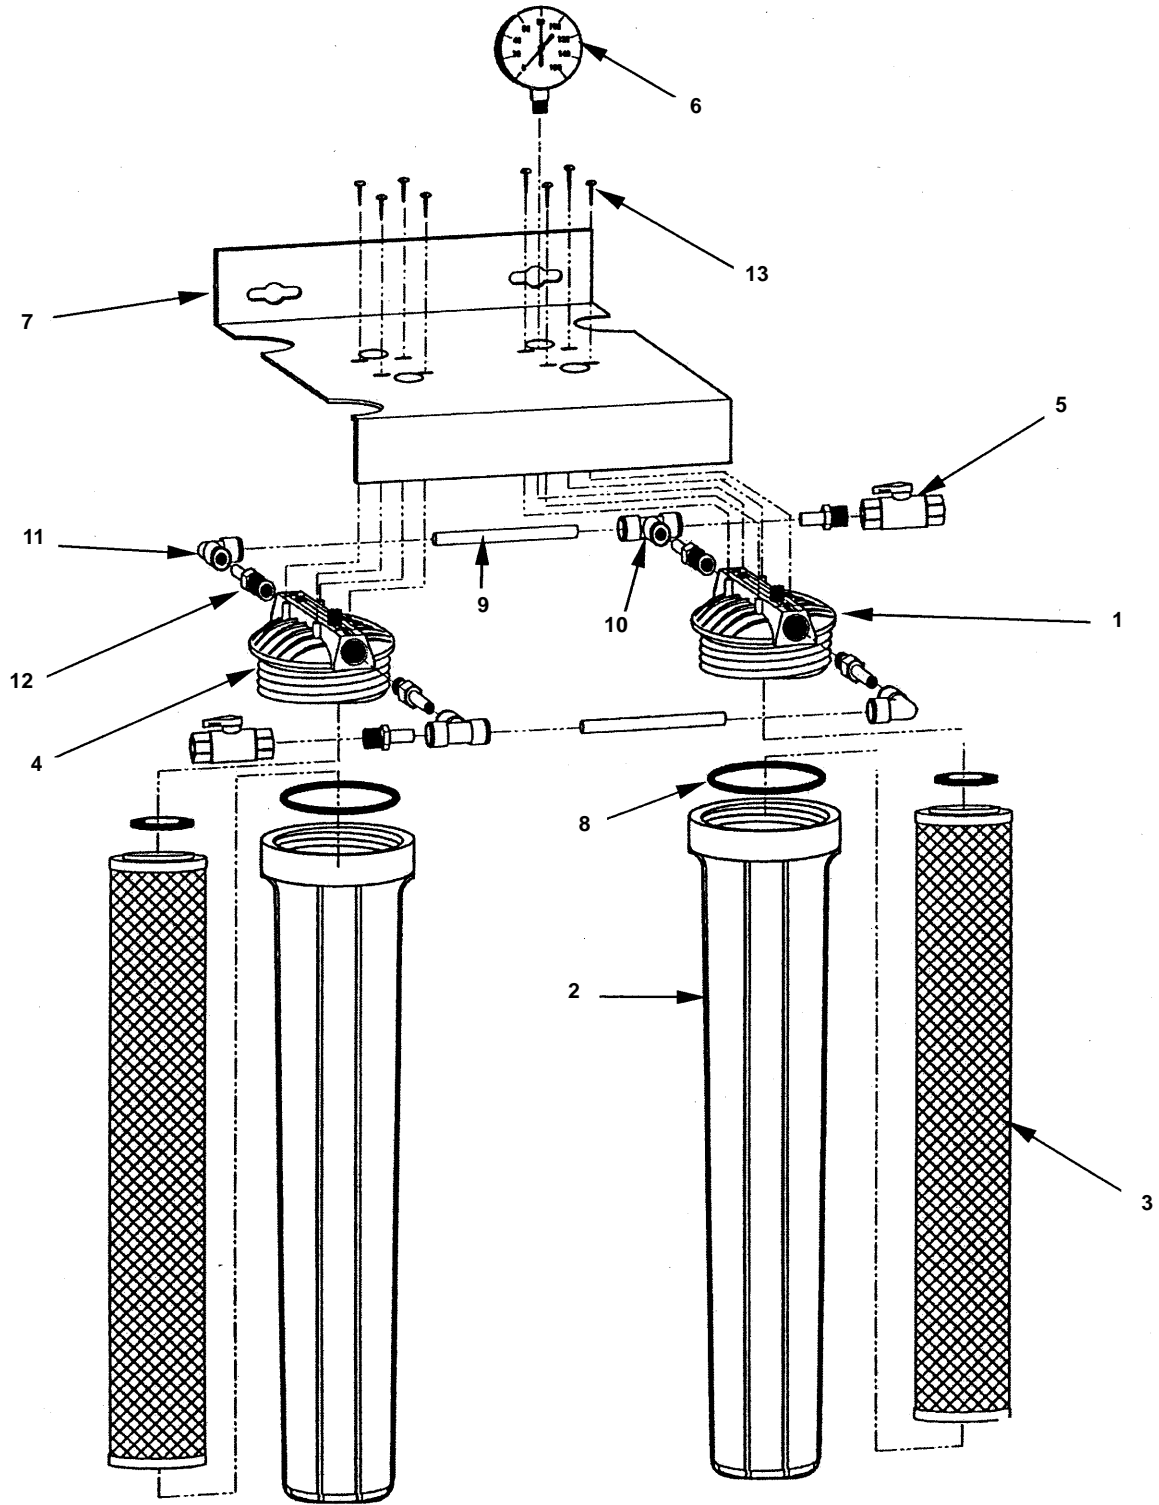

TRI-L-20NH