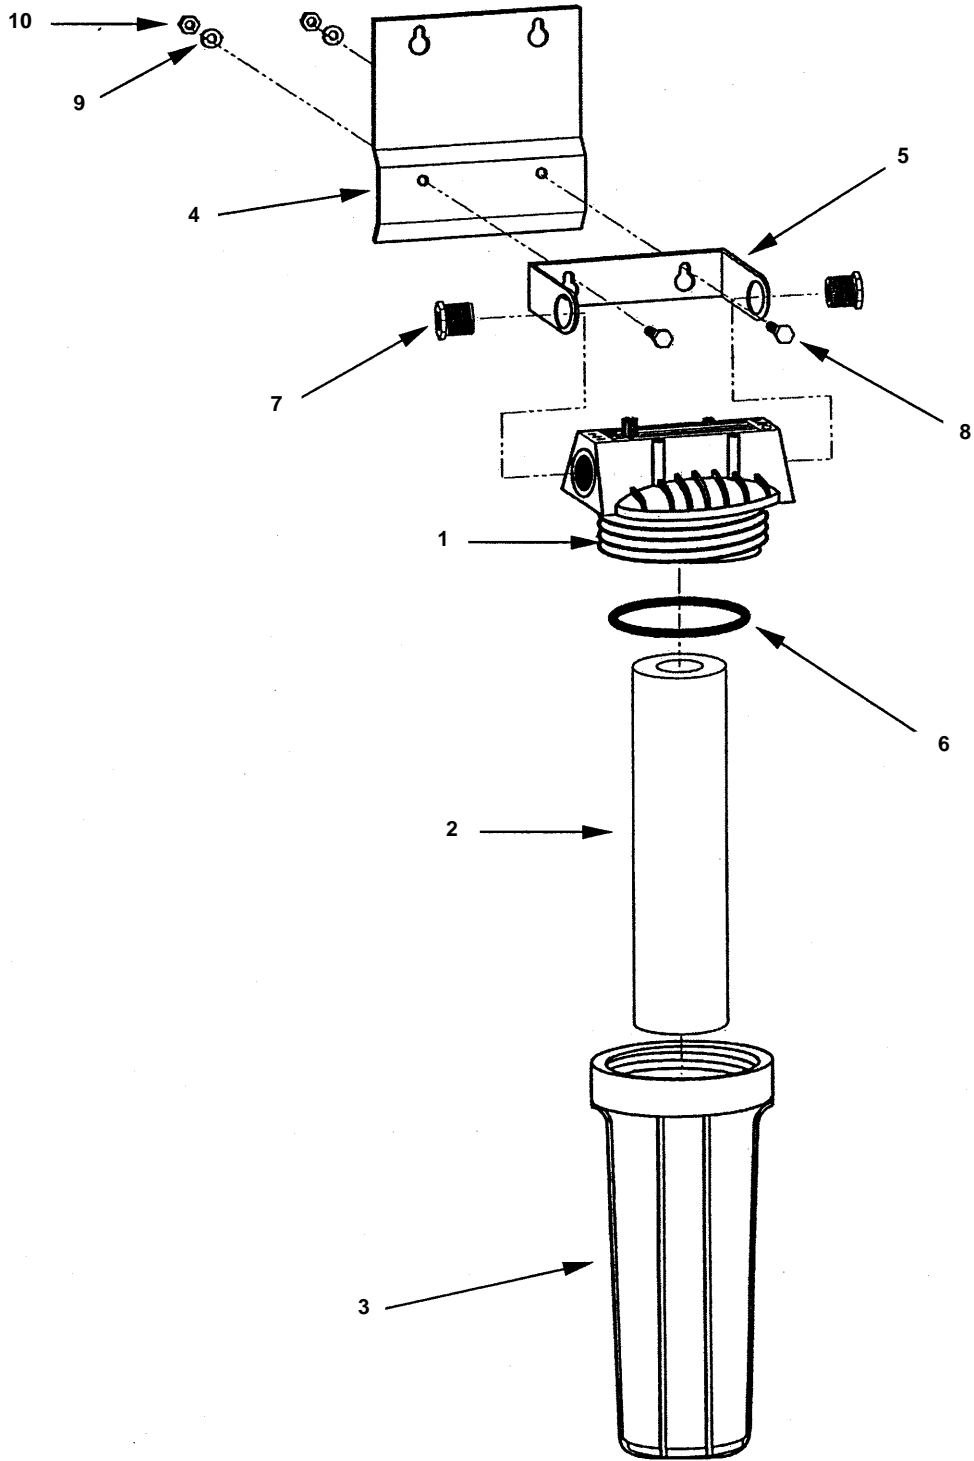

## **Ice Machine Parts List for Series TRI-L Filter Models**

**TRI-L-5NH**

**TRI-L-20NH**

**TRI-L-10NH**

**TRI-L-25NH**

**TRI-L-15NH**

## TRI-L-5NH, CONTINUED

DESCRIPTION	PART NO.
1 Housing Cap w/Vent. . . . .	No Longer Available
2 10" Pre-Filter (order through Sales) . . . . .	K00173
3 10" Filter Housing. . . . .	7600323
<b>TRI-L-5, MISCELLANEOUS – BRACKETS, SCREWS, ETC.</b>	
4 Mounting Plate . . . . .	7600283
5 Mounting Bracket . . . . .	7600383
6 O-Ring . . . . .	7600293
7 3/8" x 3/4" Reducing Bushing. . . . .	7600233
8 Bolt . . . . .	7600243
9 Lock Washer . . . . .	7600263
10 Nut . . . . .	7600253
11 Spanner Wrench (Not shown) . . . . .	7600623

## TRI-L-10NH, CONTINUED

DESCRIPTION	PART NO.
1 Housing Cap w/Vent. ....	7600303
2 20" Filter Housing. ....	7600333
3 Carbon Block Filter w/Gasket (order through Sales) ....	K00174
4 3/8" MNPT x 3/8" FNPT Water Valve. ....	No Longer Available
5 1/8" MNPT Pressure Gauge ....	7600273
<b>TRI-L-10NH MISCELLANEOUS – BRACKETS, SCREWS, ETC.</b>	
6 Mounting Plate. ....	7600343
7 O-Ring. ....	7600293
8 Screw. ....	7600453
9 Spanner Wrench (Not shown) ....	7600623