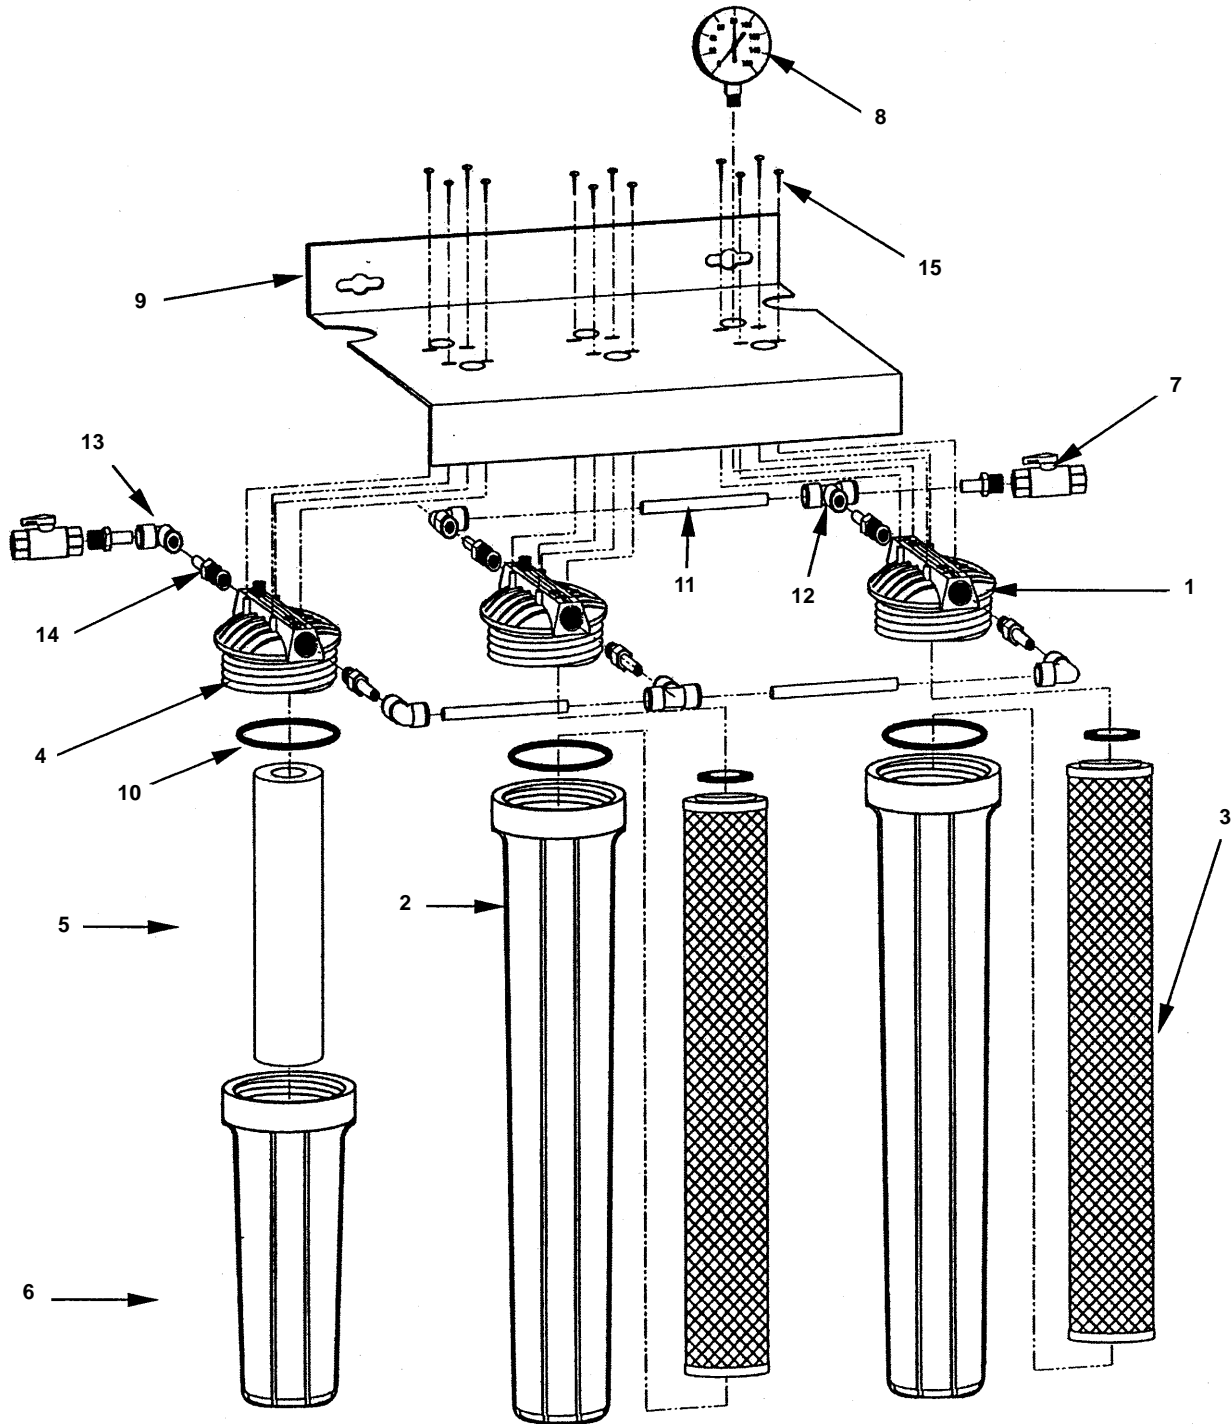

TRI-L-25NH

4019