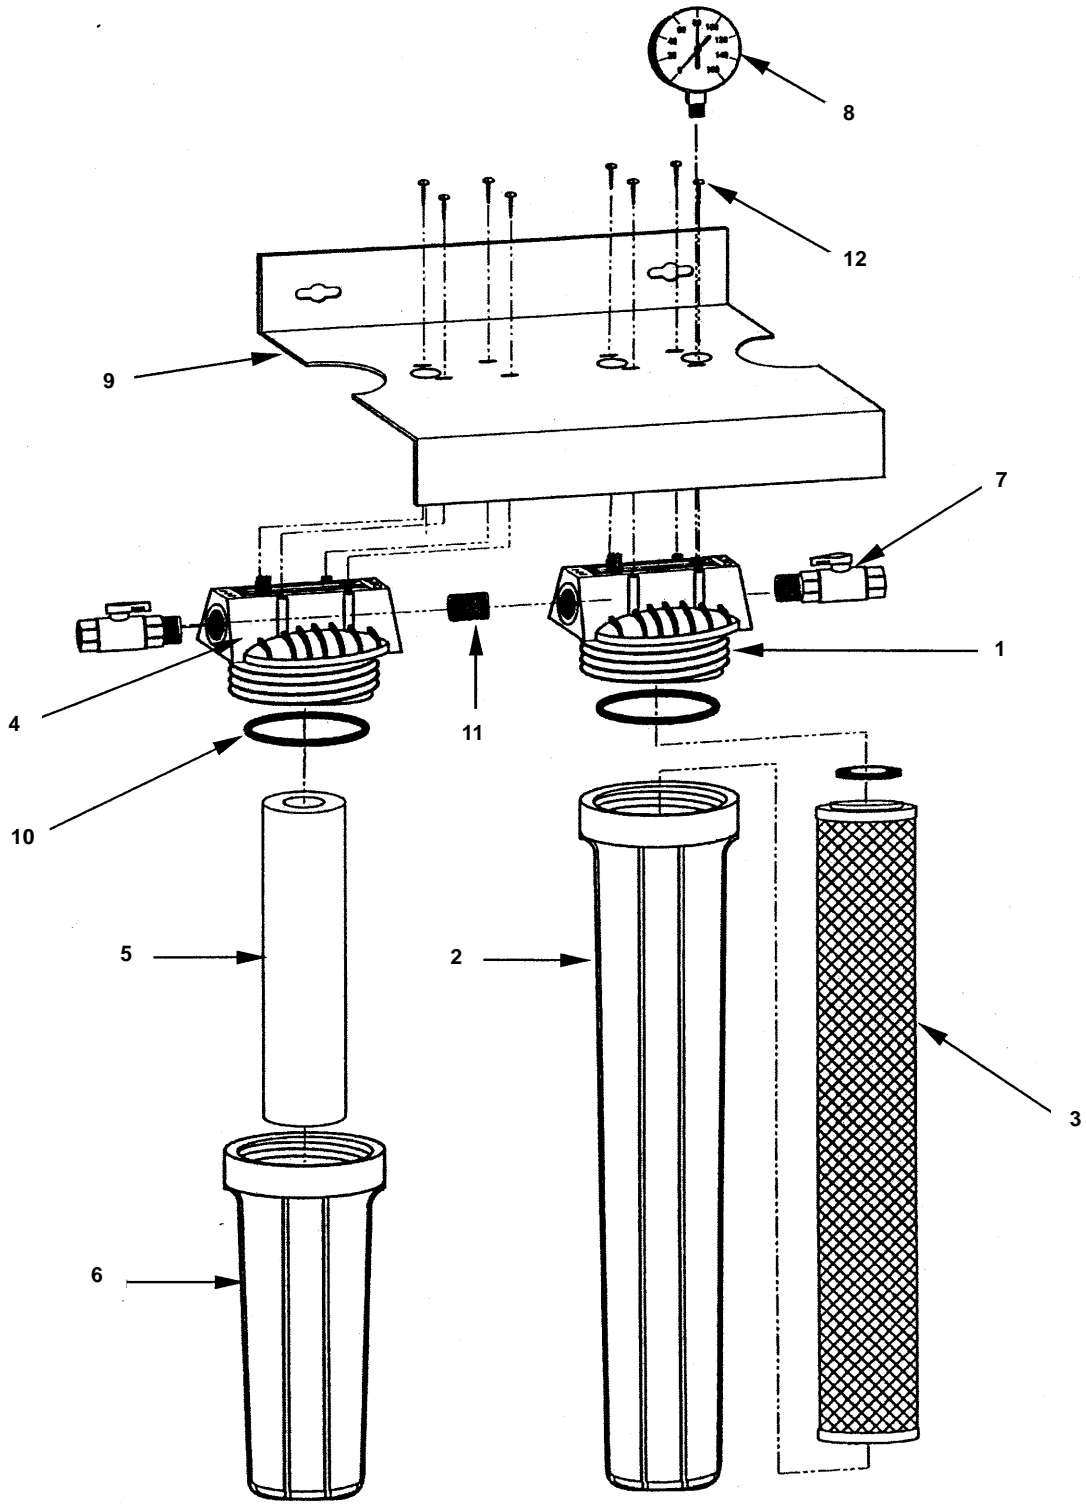

TRI-L-15NH