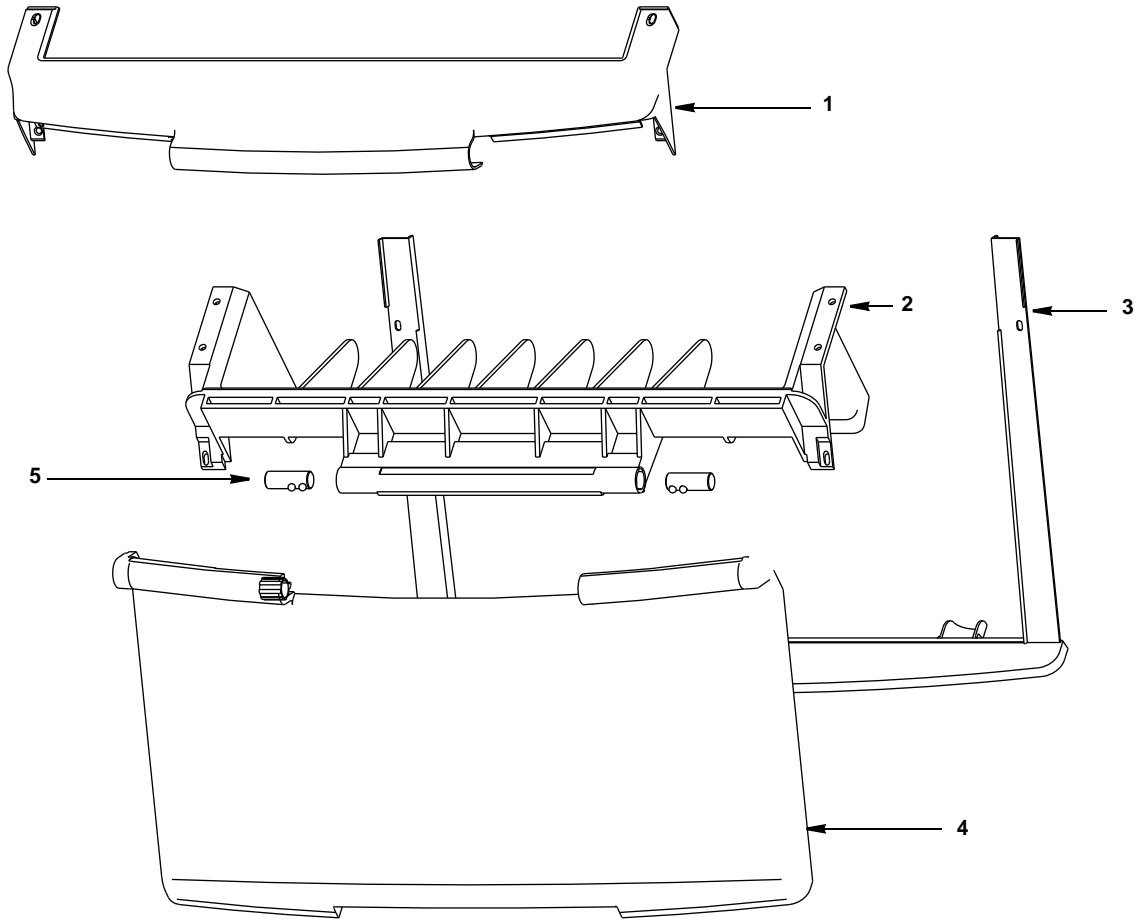

Ice Machine Parts List for S Series Ice Storage Bins Models

S170

S400

S320

S570

S420

S970

S SERIES STORAGE BINS

BINDORA

DRAIN

S SERIES STORAGE BINS, CONTINUED

		PART NO.
S170 BIN		
1	Top Rail Trim	7628353
2	Ice Deflector	† 7628363
3	Door Opening Trim	7602523
4	Door (30 x 8.13)	† 7628383
5	Set of Left and Right Hinges	† 7629023
8	Bin Top Gasket Material (Not shown)	† 9202489
9	Drain Plug	4301171
S320/S420 BINS		
1	Top Rail Trim	7628403
2	Ice Deflector	† 7628413
3	Door Opening Trim	† 7602563
4	Door (22 x 16.19)	† 7628433
5	Set of Left and Right Hinges	† 7629023
6	Drain Seal Replacement Kit	7623223
7	Screw	† 5012319
8	Bin Top Gasket Material (Not shown)	† 9202489
S400 BIN		
1	Top Rail Trim	7628353
2	Ice Deflector	† 7628443
3	Door Opening Trim	† 7602593
4	Door (30 x 16.21)	† 7628453
5	Set of Left and Right Hinges	† 7628993
6	Drain Seal Replacement Kit	7623223
7	Screw	† 5012319
8	Bin Top Gasket Material (Not shown)	† 9202489
S570 BIN		
1	Top Rail Trim	7628353
2	Ice Deflector	† 7628443
3	Door Opening Trim	† 7602593
4	Door (30 x 16.21)	† 7628453
5	Set of Left and Right Hinges	† 7628993
6	Drain Seal Replacement Kit	7623223
7	Screw	† 5012319
8	Bin Top Gasket Material (Not shown)	† 9202489
S970 BIN		
1	Top Rail Trim	7628473
2	Ice Deflector	† 7628483
3	Door Opening Trim	† 7603383
4	Door (48 x 16.21)	† 7628503
5	Set of Left and Right Hinges	† 7628993
6	Drain Seal Replacement Kit	7623223
7	Screw	† 5012319
8	Bin Top Gasket Material (Not shown)	† 9202489

† Refer to Cross Reference Guide

INTENTIONALLY LEFT BLANK