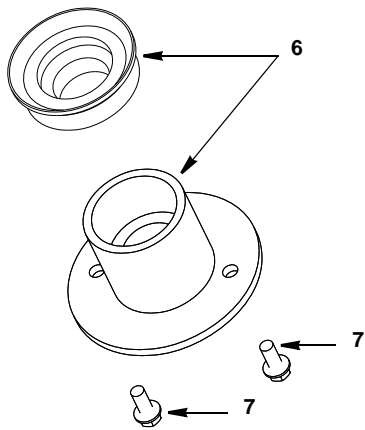

Ice Machine Parts List for S Series Ice Storage Bins Models

S170

S400

S320

S570

S420

S970

S SERIES STORAGE BINS

BINDORA

DRAIN

S SERIES STORAGE BINS, CONTINUED

		PART NO.
S170 BIN		
1	Top Rail Trim	7628353
2	Ice Deflector	† 7628363
3	Door Opening Trim	7602523
4	Door (30 x 8.13)	† 7628383
5	Set of Left and Right Hinges	† 7629023
8	Bin Top Gasket Material (Not shown)	† 9202489
9	Drain Plug	4301171
S320/S420 BINS		
1	Top Rail Trim	7628403
2	Ice Deflector	† 7628413
3	Door Opening Trim	† 7602563
4	Door (22 x 16.19)	† 7628433
5	Set of Left and Right Hinges	† 7629023
6	Drain Seal Replacement Kit	7623223
7	Screw	† 5012319
8	Bin Top Gasket Material (Not shown)	† 9202489
S400 BIN		
1	Top Rail Trim	7628353
2	Ice Deflector	† 7628443
3	Door Opening Trim	† 7602593
4	Door (30 x 16.21)	† 7628453
5	Set of Left and Right Hinges	† 7628993
6	Drain Seal Replacement Kit	7623223
7	Screw	† 5012319
8	Bin Top Gasket Material (Not shown)	† 9202489
S570 BIN		
1	Top Rail Trim	7628353
2	Ice Deflector	† 7628443
3	Door Opening Trim	† 7602593
4	Door (30 x 16.21)	† 7628453
5	Set of Left and Right Hinges	† 7628993
6	Drain Seal Replacement Kit	7623223
7	Screw	† 5012319
8	Bin Top Gasket Material (Not shown)	† 9202489
S970 BIN		
1	Top Rail Trim	7628473
2	Ice Deflector	† 7628483
3	Door Opening Trim	† 7603383
4	Door (48 x 16.21)	† 7628503
5	Set of Left and Right Hinges	† 7628993
6	Drain Seal Replacement Kit	7623223
7	Screw	† 5012319
8	Bin Top Gasket Material (Not shown)	† 9202489

† Refer to Cross Reference Guide

INTENTIONALLY LEFT BLANK