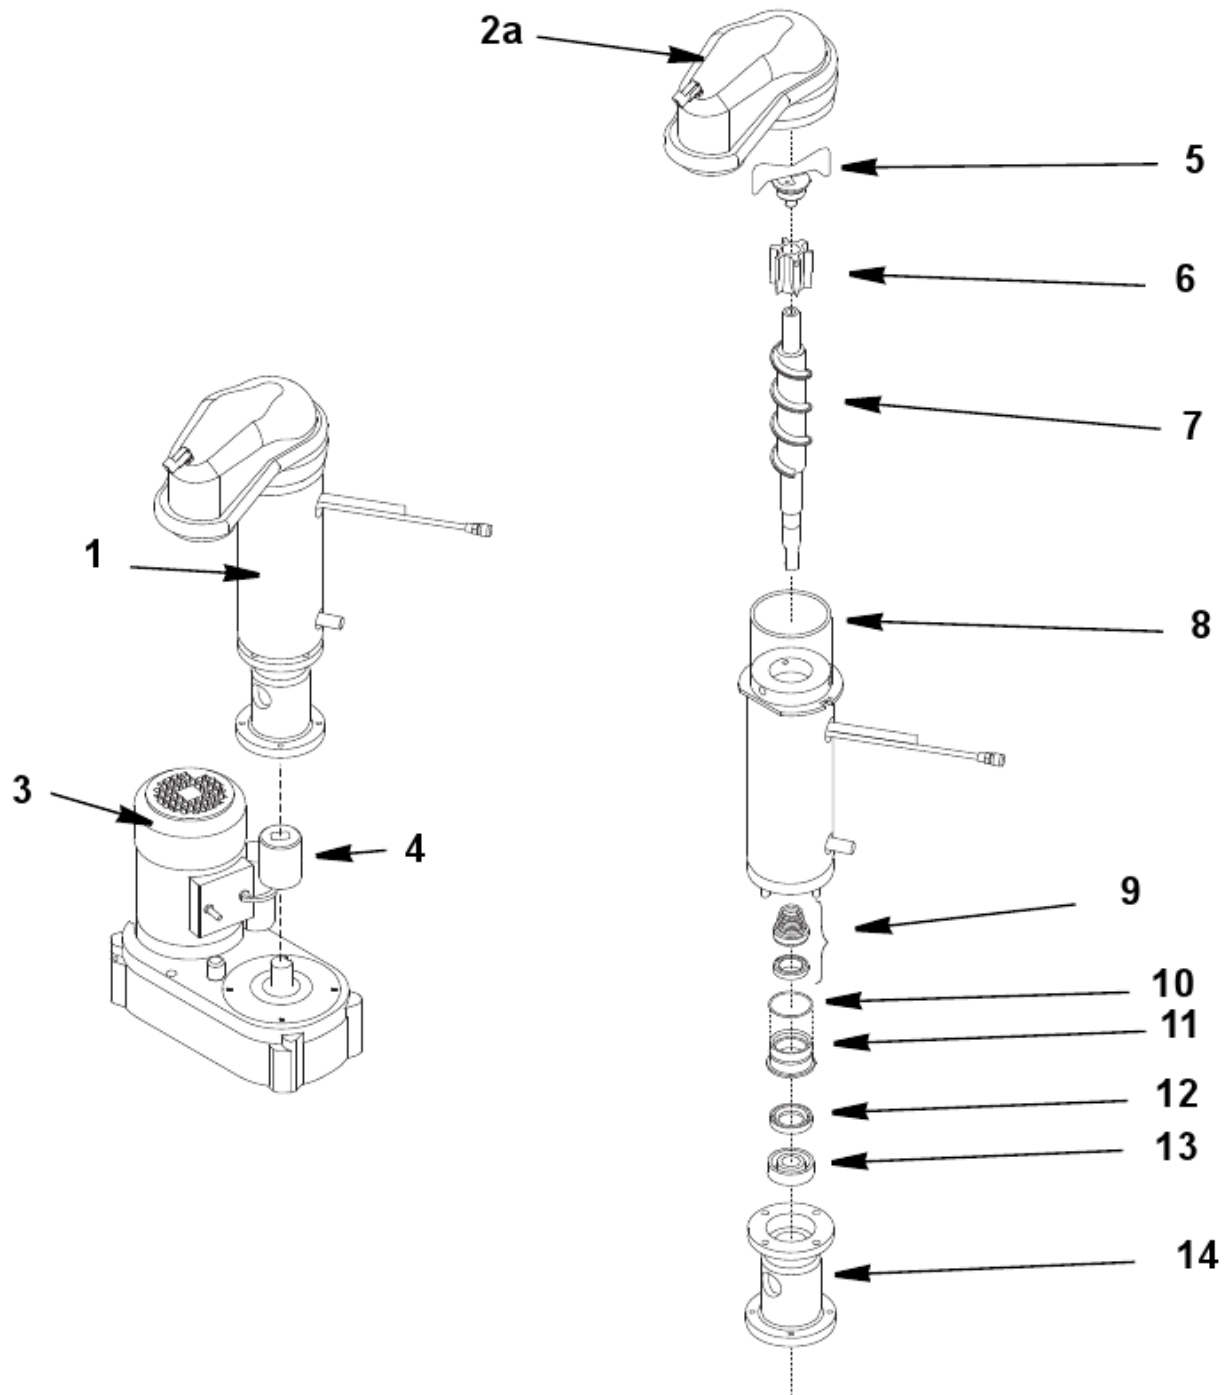

RNS0300 EVAPORATOR ASSEMBLY

RNS0300

RNS0300 EVAPORATOR ASSEMBLY

#	PART #	DESCRIPTION	QTY	Note
1	000012319	Evaporator Assembly		
2	000011622	Ice Chute with Bulb Holder		
2a	000012452	Ice Exhaust with Microswitch		
3		Gear Motor Assembly		
3a	000011126	Gearmotor Assembly - 115V/60 Hz/1 Ph		
3b	000011800	Gearmotor Assembly - 208-230V/50-60 Hz/1 Ph		
4	000008967	Joint		
5	000010271	Ice Breaker		
6	000009156	Extruder with Bearings Assembly		
7	000009157	Auger		
8	000008900	O-ring Gasket		
9	000006426	Water Seal		
10	000005583	O-ring Gasket		
11	000005782	Water Seal Retainer		
12	000008938	Seal Ring		
13	000008898	Bearing		
14	000005693	Evaporator Foundation		
14a	000012459	Bolt - Evaporator Foundation - M6 x 25mm		

RNS0300

RNS0300 EVAPORATOR COMPARTMENT

#	PART #	DESCRIPTION	QTY	Note
22		Access Valve		
22a	000006408	Fitting - Access Valve		
22b	000006409	Core - Access Valve		
22c	000006410	Cap - Access Valve		
23		Screws		
23a	000009040	Screw - M5 x 10TC		[11]
23b	000009041	Screw - 3.9 x 13TC		[11]

PART NOTES:

- [1] - Includes Reservoir, Hoses, Clamps, Drain Tap & Two Microswitches
- [2] - Discontinued
- [3] - 115V
- [4] - 208-230V
- [5] - 220V/60 Hz/1 Ph
- [6] - 230V/50 Hz/1 Ph
- [7] - Before Serial Number 533269
- [8] - After Serial Number 533269
- [9] - 230V Air-cooled
- [10] - 230V-415V Water-cooled
- [11] - No Longer Available