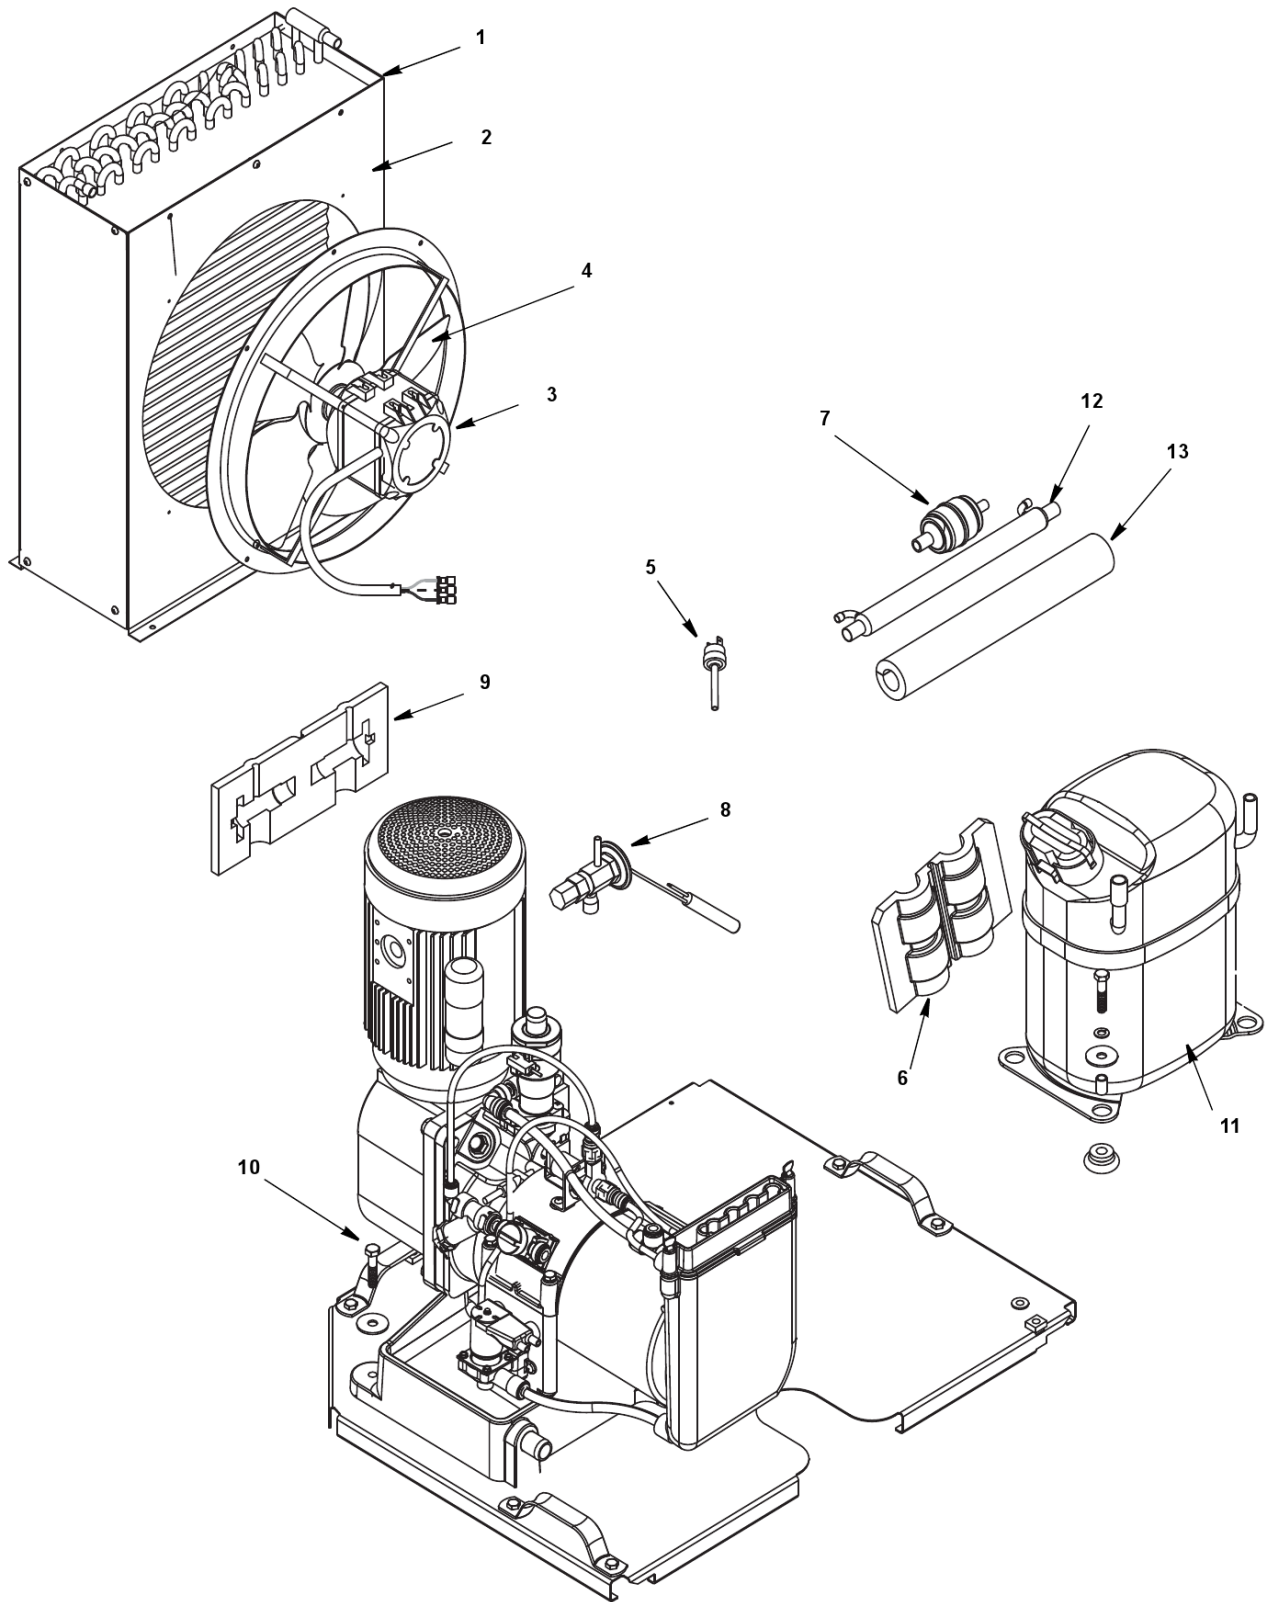

RN1000

RN1000 REFRIGERATION COMPARTMENT - AIR-COOLED

RN1000

RN1000 REFRIGERATION COMPARTMENT - AIR-COOLED

#	PART #	DESCRIPTION	QTY	Note
1	000007253	Condenser		[1]
2	000007255	Condenser Shroud		
3	000007266	Fan Motor 230V/60 Hz/1 Ph		
4	000007286	Fan Blade		
5	000007268	High Pressure Cut-out		
6	000007269	Expansion Valve Bulb Insulation		
7	000007271	Drier		
8	000007273	Expansion Valve		
9	000007274	Expansion Valve Insulation		
10	000007275	Hardware, Evaporator Mounting Base		[2]
11	000007276	Compressor		
12	000007287	Heat Exchanger		[3]
13	000007289	Heat Exchanger Insulation		

PART NOTES:

- [1] - includes 000007255
- [2] - set of four
- [3] - includes insulation