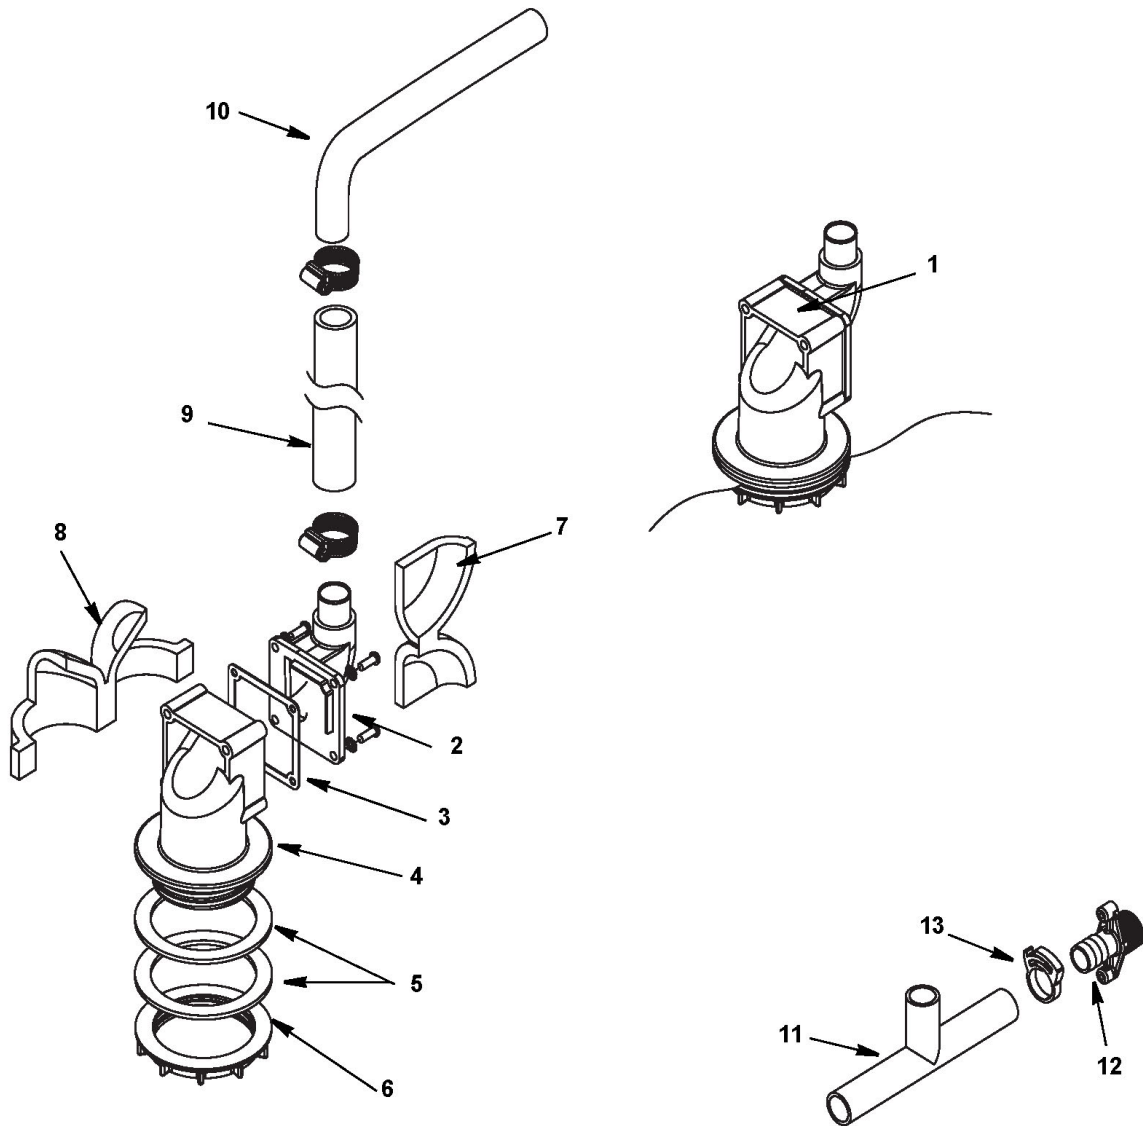

RN1000

RN1000 COMMON COMPONENTS

RN1000

RN1000 COMMON COMPONENTS

#	PART #	DESCRIPTION	QTY	Note
1	000007307	Shuttle Actuator		
2	000007309	Actuator Elbow		[1]
3	000007311	Gasket		
4	000007312	Actuator Body		
5	000007313	Gasket, Coupling		
6	000007319	Locking Ring		[2]
7	000007323	Insulation, Elbow		
8	000007324	Insulation, Actuator		
9	000007325	Ice Transport Tube - Top Mount 30"		
10	000007196	Ice Transport Tube		
11	000007363	Drain Tubing		
12	000007364	Drain Fitting		
13	000007375	Clamp - Drain Line		
14	000007365	Ice Making Water Inlet Fitting, Plastic		
15	000007355	Extension-fill Tube - 9"		[3]
16	000007356	Extension-fill Tube - 4"		[3]
17	K00417	Sani-Sponge Kit		[4]

PART NOTES:

- [1] - includes gasket and fasteners
- [2] - includes 000007313
- [3] - Not shown - extends into bin/dispenser
- [4] - Not shown - Sponges and push rod