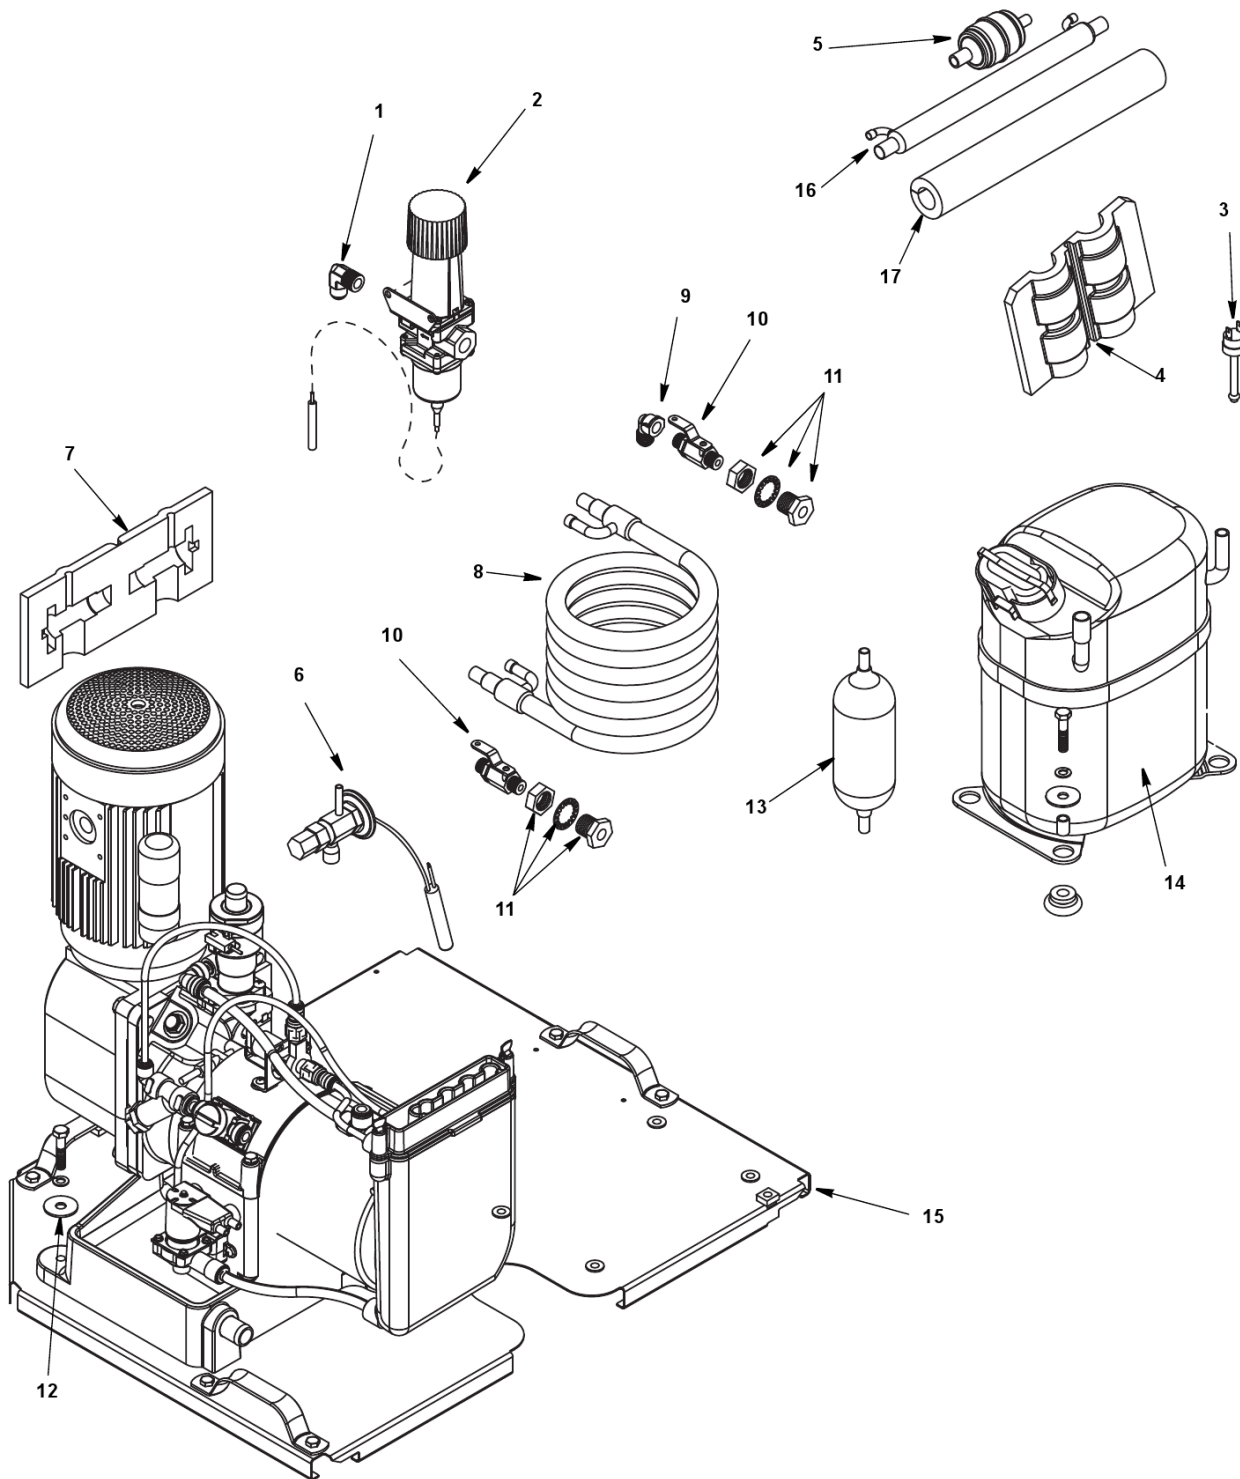

RN1000

RN1000 REFRIGERATION COMPARTMENT - WATER-COOLED

RN1000

RN1000 REFRIGERATION COMPARTMENT - WATER-COOLED

#	PART #	DESCRIPTION	QTY	Note
1	000007381	Water Elbow		
2	000007382	Water Regulating Valve		
3	000007268	High Pressure Cut-out		
4	000007269	Expansion Valve Bulb Insulation		
5	000007270	Drier		
6	000007272	Expansion Valve		
7	000007274	Expansion Valve Insulation		
8	000007384	Water-cooled Condenser		
9	000007386	Water Elbow - 90°		
10	000007387	Water Shut-off Valve		
11	000007383	Water Union		
12	000007275	Hardware, Evaporator Mounting Base		
13	000007390	Receiver		
14	000007276	Compressor		
15	000007284	Ice Machine Base		
16	000007287	Heat Exchanger		[1]
17	000007289	Heat Exchanger Insulation		

PART NOTES:

[1] - includes insulation