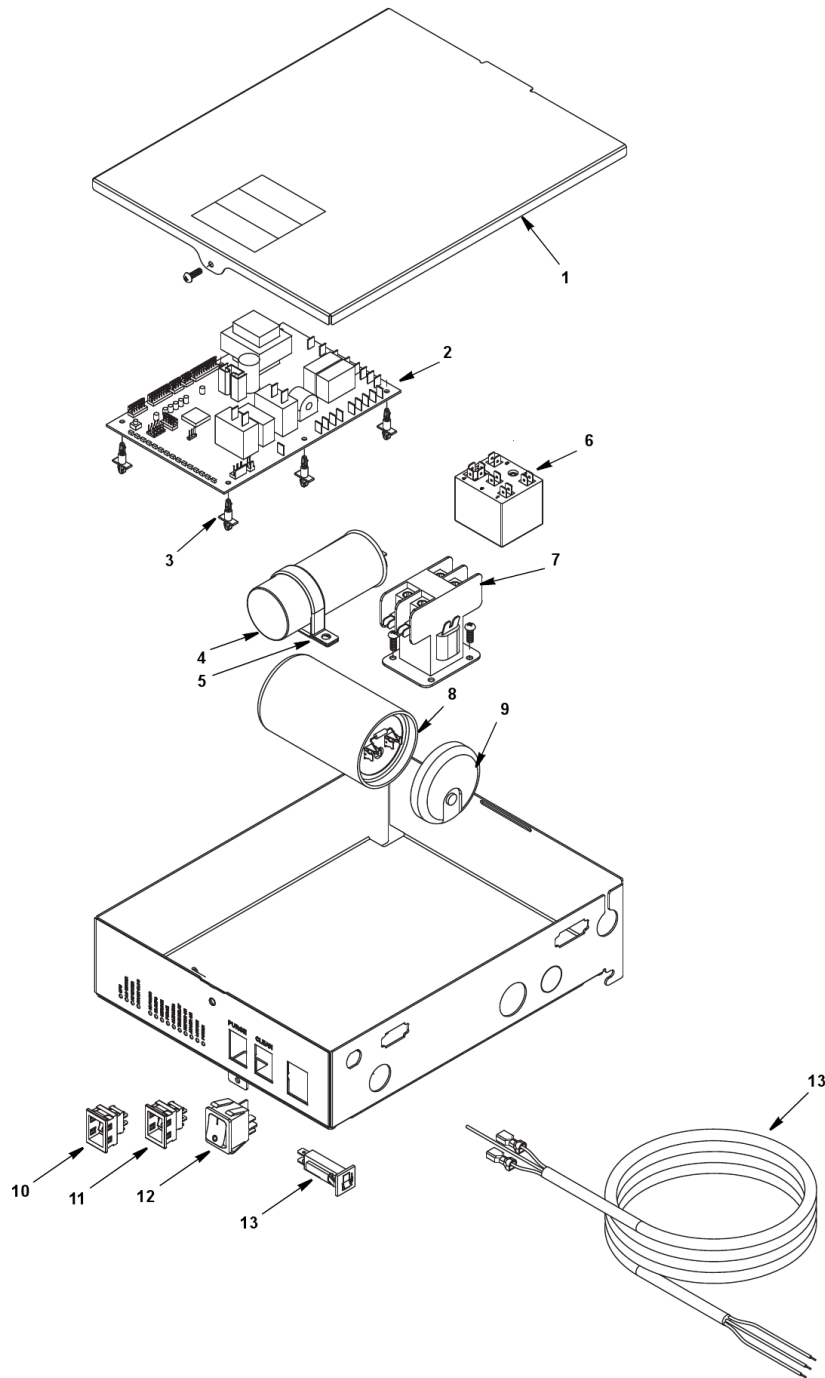

RN1000

RN1000 CONTROL BOX

RN1000

RN1000 CONTROL BOX

#	PART #	DESCRIPTION	QTY	Note
1	000007291	Cover, electrical box, air/water-cooled		
1	000007401	Cover, electrical box, remote		
2	000007292	Control Board - 240V		[1]
3	000007293	Stand offs		[2]
4	000007294	Capacitor, compressor run		
5	000007295	Clamp, Run Capacitor		
6	000007296	Start Relay		[3]
7	000007297	Contactor		
8	000007298	Compressor Start Capacitor		
9	000007299	Cap - Capacitor		
10	000007301	Switch, Evaporator Purge		
11	000007302	Switch, Evaporator Clean		
12	000007303	Switch, Ice Machine Power		
13	000007304	Circuit Breaker - 4 amp		
13	000007305	Power Cord - 240V		

PART NOTES:

- [1] - includes 000007293
- [2] - set of 6
- [3] - includes wire harness