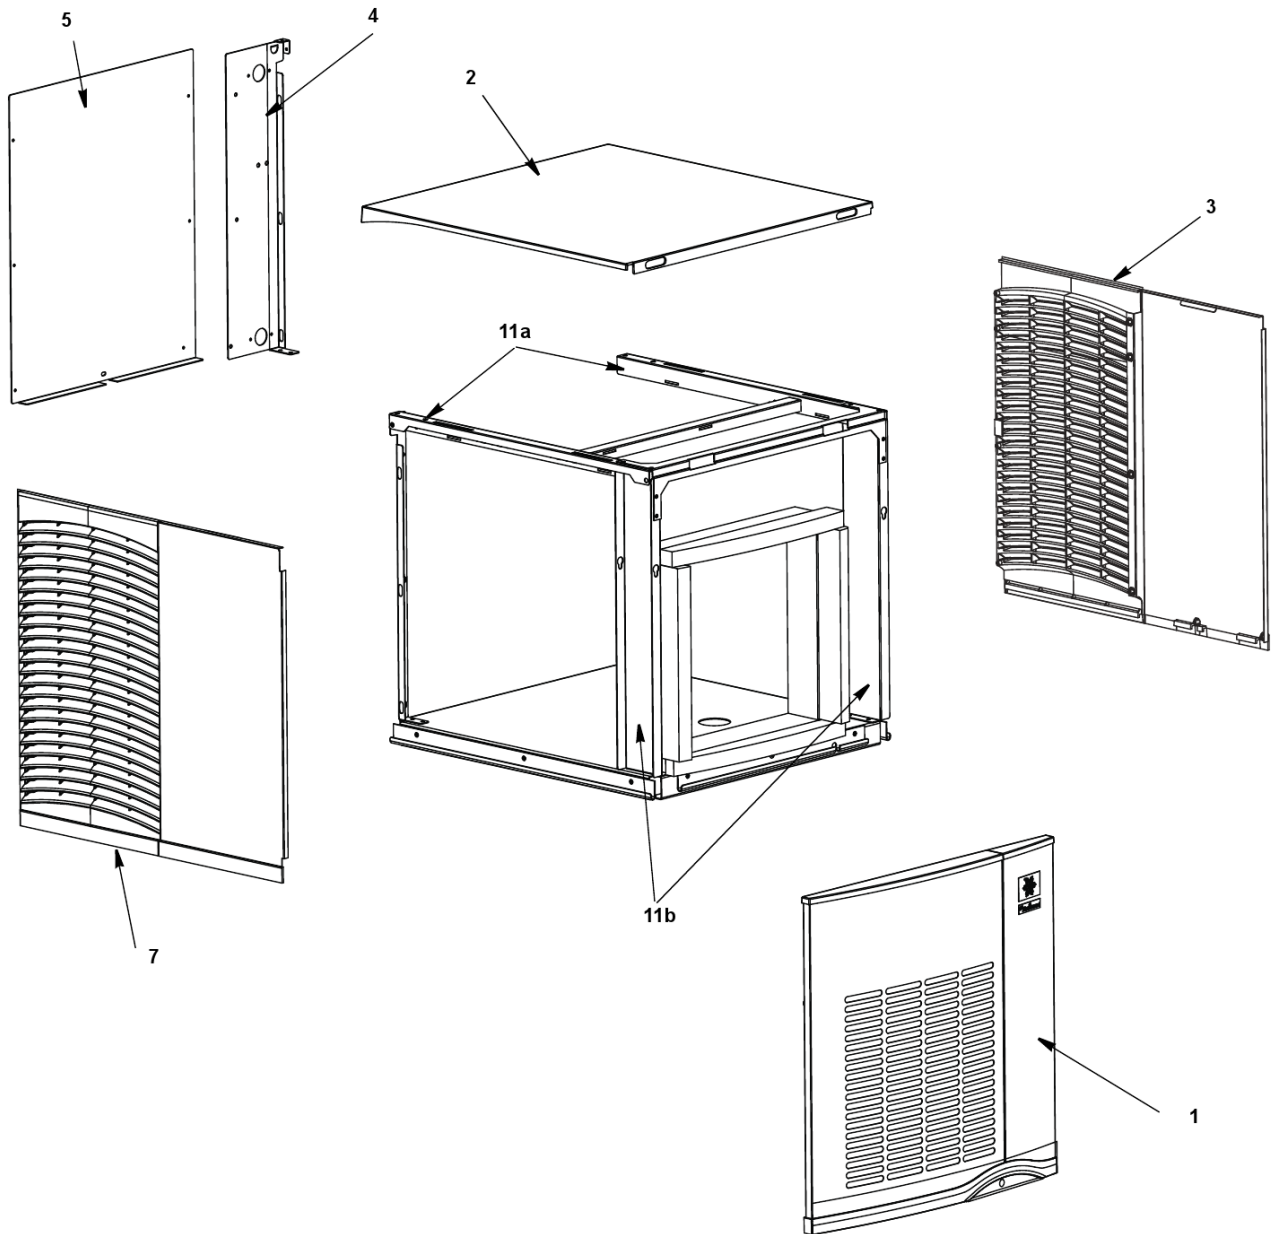

RN1000

RN1000 PANELS

RN1000

RN1000 PANELS

#	PART #	DESCRIPTION	QTY	Note
1	000006750	Front Panel		
2	000006751	Top Cover		
3	6060541	Right Side Panel		
4	6072361	Back Corner Channel Right		
5	000008371	Back Panel		
6	000007377	Bulkhead Connector Kit		
7	6060551	Left Side Panel		
8	000007985	Air Filter		
9	000007449	Air Filter Retaining Rod, PVC		
10		Return Packaging		
10a	000009086	Cartoning		
10b	000009087	Skid		
11		Supports		
11a	000009933	Upper Support		
11b	000009934	Front Support