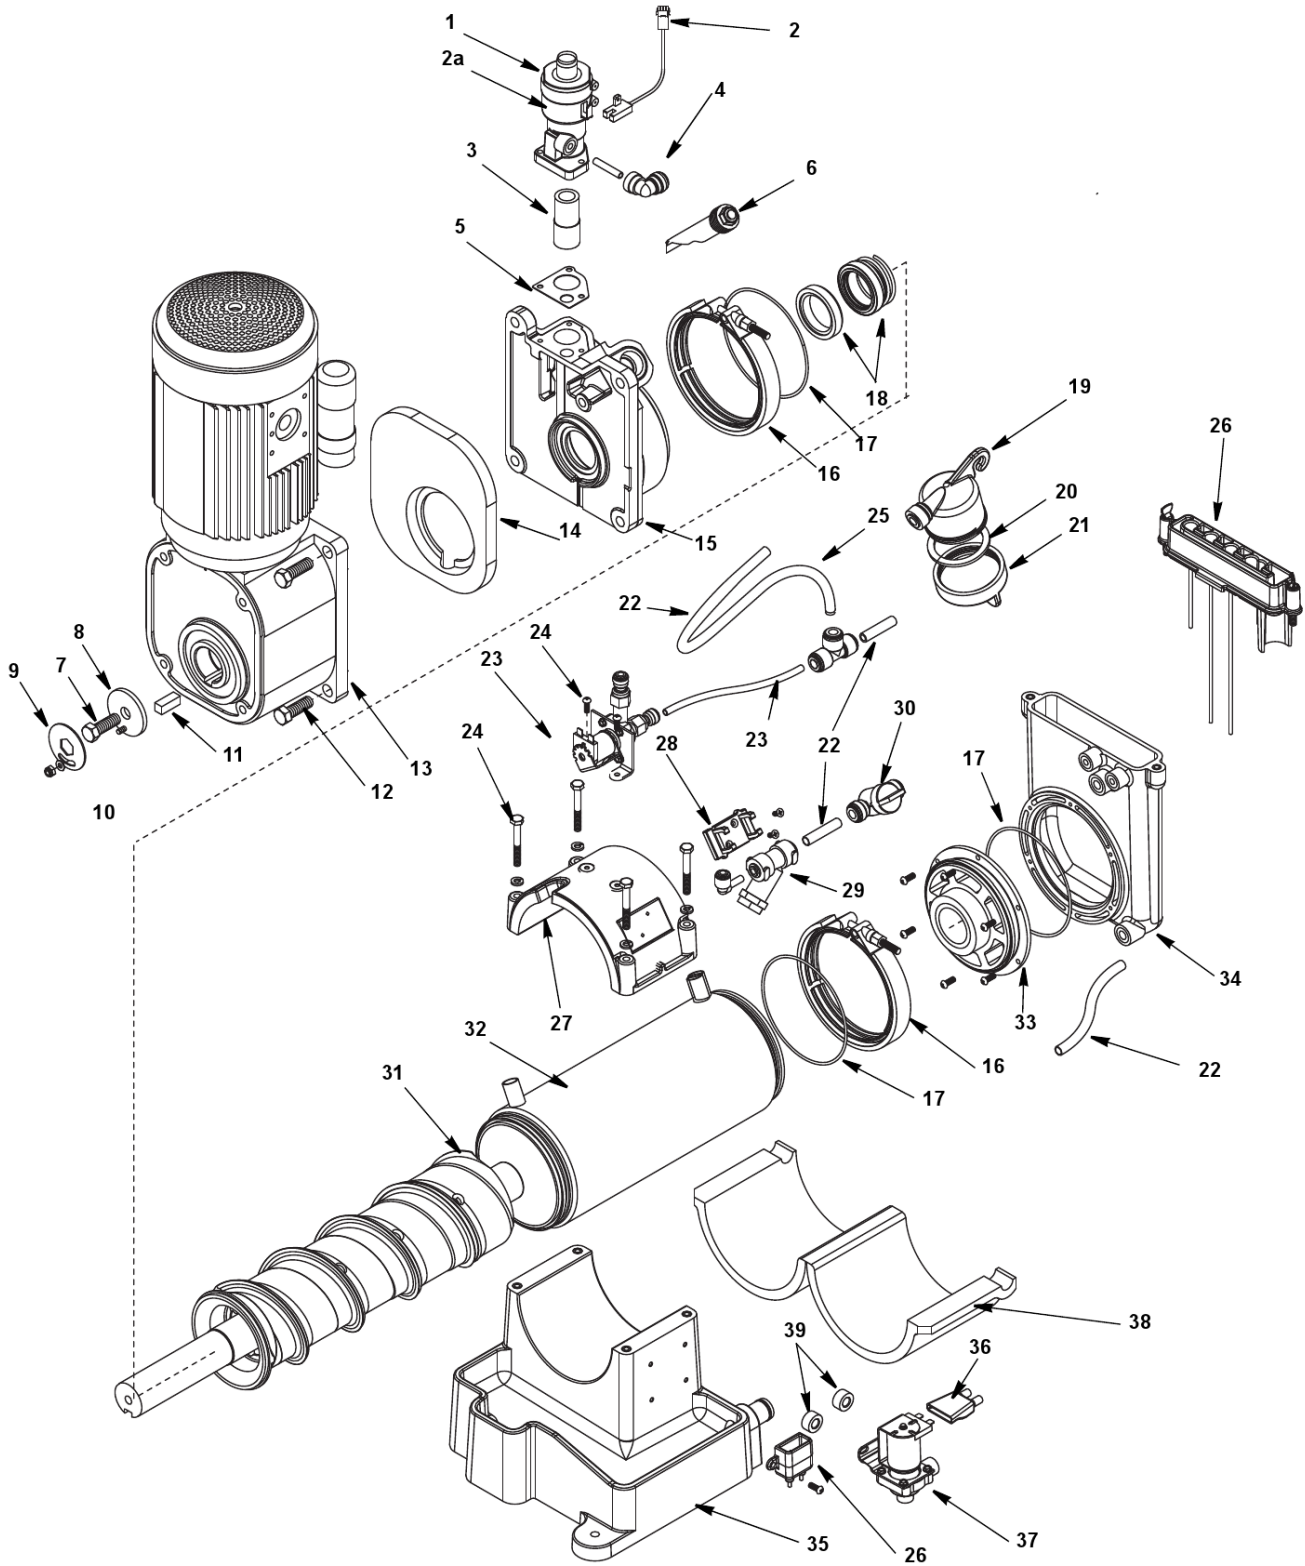

PART NOTES:

- [1] - includes 000007293
- [2] - set of 6
- [3] - includes wire harness

RN1000

RN1000 EVAPORATOR COMPARTMENT

RN1000

RN1000 EVAPORATOR COMPARTMENT

#	PART #	DESCRIPTION	QTY	Note
1	000007197	Shuttle Assembly		[1]
2	000007198	Optical Switch		
3	000007199	Compression Nozzle		
4	000007200	Water Elbow		
5	000007201	Shuttle Gasket		
6	000007202	Stream Divider		
7	000007204	Auger Bolt		
8	000007205	Auger Washer		
9	000007206	Auger Retainer		
10	000007207	Auger Bolt Kit		[2]
11	000007208	Auger Key		
12	000007209	Mounting Bolt		
13	000007210	Gearmotor - 240V		[3]
14	000007211	Gearmotor Gasket		
15	000007212	Main Housing		[4]
16	000007213	Coupling, V-band		
17	000007214	O-ring		
18	000007215	Seal - Auger Shaft		
19	000007216	Sanitizer Cup		
20	000007217	Gasket, Sanitizer		
21	000007218	Cap, Sanitizer		[5]
22	000007219	Water Tubing - 0.375" OD		
23	000007220	Water Tubing - 0.25" OD		
24	000007221	Hardware - Mounting Evaporator Cap		
24	000007224	Solenoid, Water Feed		[6]
25	000007225	Water Tee		
26	000007226	Sensor Assembly, Water Level and Drain Clog		
27	000007227	Evaporator Cap		[7]
28	000007228	Clip, Water Shut-off Valve		
29	000007229	Water Strainer		
30	000007230	Water Shut-off Valve		
31	000007231	Auger		[4]
32	000007232	Evaporator		[8]
33	000007243	Journal Housing and Bearing		[9]
34	000007244	Water Reservoir		
35	000007245	Evaporator Base		
36	000007246	Boot - Solenoid		
37	000007247	Purge Solenoid		[6]
38	000007248	Insulation - Evaporator		
39	000007249	Solenoid Spacers		
40	000007250	Insulation, Evaporator Cap		
41	000007251	Condensate Pan		