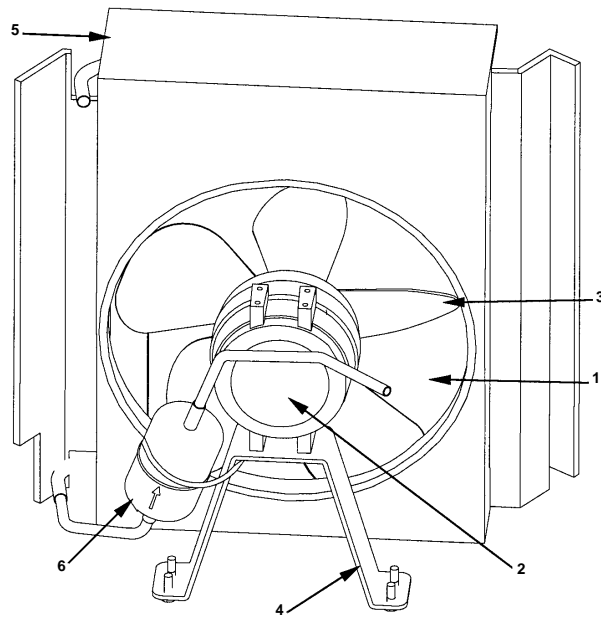

QM020

QM20 - REFRIGERATION COMPARTMENT - AIR-COOLED COMPONENTS

QM020

QM20 - REFRIGERATION COMPARTMENT - AIR-COOLED COMPONENTS

#	PART #	DESCRIPTION	QTY	Note
1	8851313	Air Condenser		
2		Fan Motor		
2a	2000209	Fan Motor - 230V/50 Hz		
3	3005669	Fan Blade		
4	000001598	Fan Motor Bracket		
5	6023251	Fan Shroud		
6	8253433	Drier