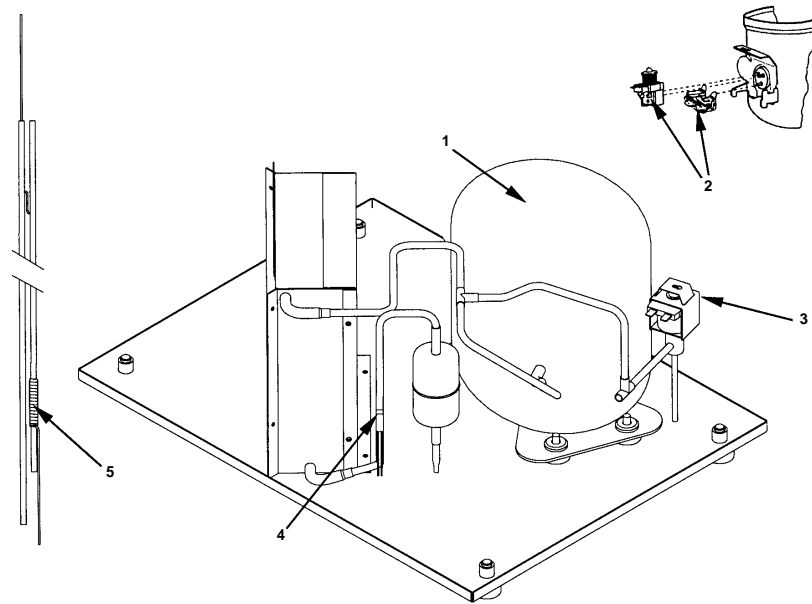

QM020

QM20 - REFRIGERATION COMPARTMENT - COMMON COMPONENTS

QM020

QM20 - REFRIGERATION COMPARTMENT - COMMON COMPONENTS

#	PART #	DESCRIPTION	QTY	Note
1		Compressor		
1a	7627943	Compressor Embraco 230V/50 Hz		
2		Compressor Relay/Overload Assembly		
2a	040000186	Compressor Relay/Overload Assembly 230V/50 Hz		
3		Hot Gas Valve		
3a	7629643	Harvest Valve Assembly - 230V/50-60 Hz		
4	2351313	Thermistor		
5	7627933	Suction Line/Cap Tube Assembly