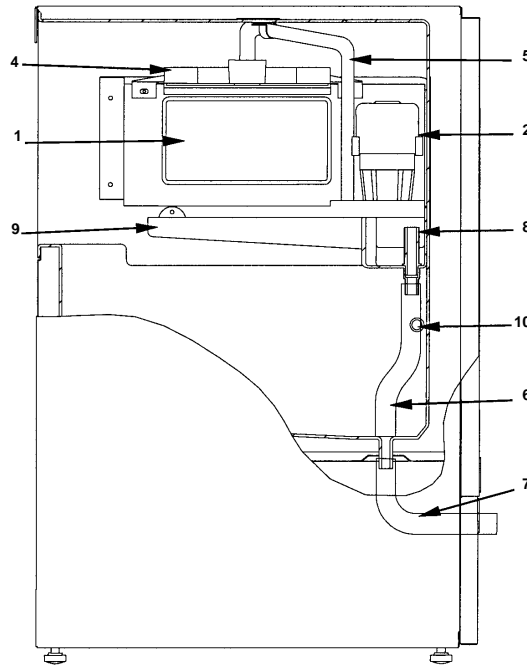

QM020

QM20 - EVAPORATOR COMPARTMENT - COMMON COMPONENTS

QM020

QM20 - EVAPORATOR COMPARTMENT - COMMON COMPONENTS

#	PART #	DESCRIPTION	QTY	Note
1		Evaporator Assembly		
1a	7627923	Evaporator Assembly - Dice Cube		
2		Water Pump		
2a	2001413	Water Pump - 230V/50 Hz - Before Serial Number 310145529		
2b	040000944	Water Pump - 230V/50 Hz - After Serial Number 310145529		
3	040000849	Water Pump lead		[1]
4	7629403	Water Distribution Tube - QM20/QM30		
5	040001225	Tube Molded White Vinyl		
6	4420383	Clear Tubing - 0.625" ID		
7	4420853	Tubing Vinyl White .625 ID		
8	040001210	Water Drain Stand Pipe		
9	040001209	Drain Tray		
10	000000112	Bin Thermostat Control Tube		
11		Water Inlet Components		[2]
11a	8390143	Water Inlet Elbow - Female		
11b	8390133	Water Inlet Elbow - Male		
11c	4420291	Vinyl Tube - 0.25" OD		

PART NOTES:

- [1] - not shown
- [2] - Not Shown